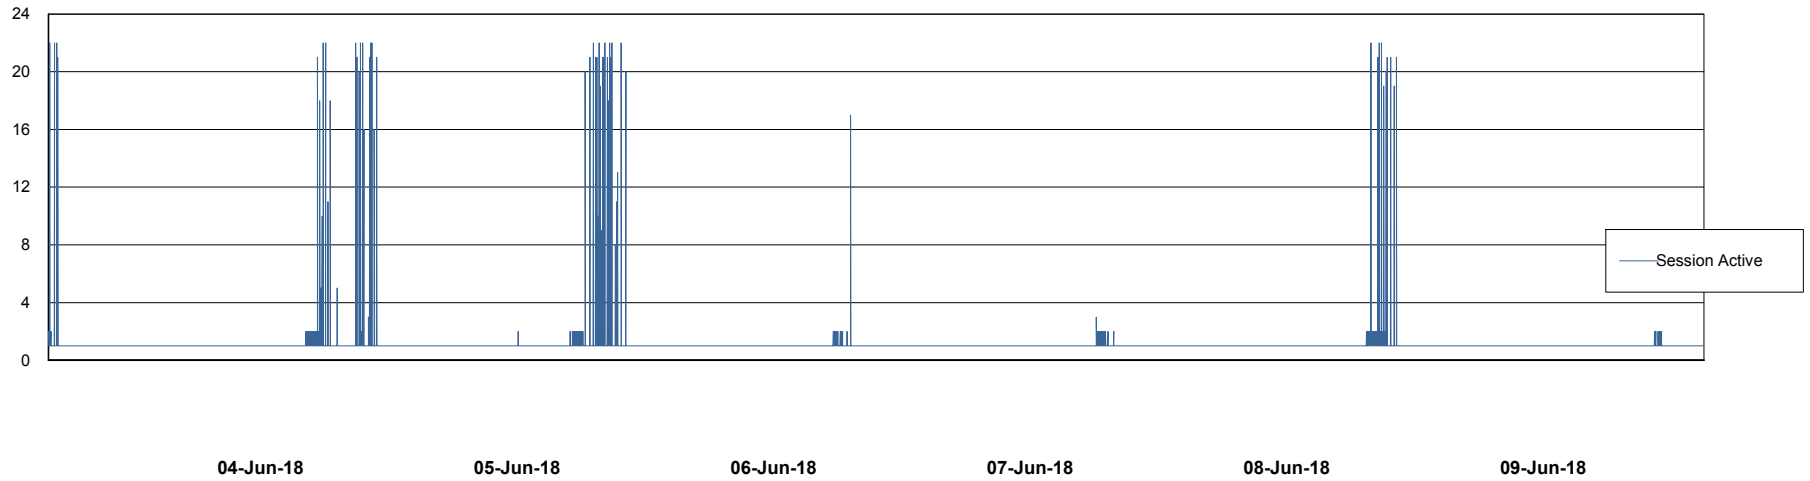

Weekly SLA Customer Report

Customer AUJ_Production
Database ID 41

Database Performance AUJ_DB4_Primary

Weekly SLA Customer Report

Customer AUJ_Production
Database ID 41

Database Performance AUJ_DB5_Standby

Weekly SLA Customer Report

Customer AUJ_Production
Database ID 41

Database Performance AUJ_DB6_Standby2

Weekly SLA Customer Report

Customer AUJ_Production
Database ID 41

Database Performance AUJDB_BI

Weekly SLA Customer Report