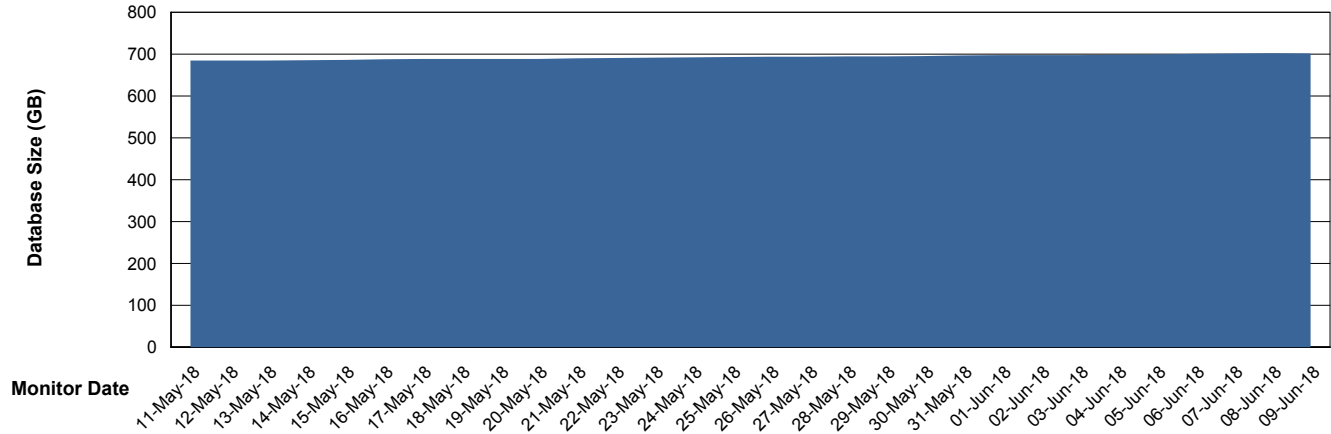

Weekly SLA Customer Report

Customer AUJ_Production
Database ID 41

Database Performance AUJ_DB6_Standby2

Weekly SLA Customer Report

Customer AUJ_Production
Database ID 41

Database Performance AUJDB_BI

Weekly SLA Customer Report

Customer AUJ_Production
Database ID 41

Database Performance AUJDB_BI_TS1

Weekly SLA Customer Report

Customer AUJ_Production
Database ID 41

DATABASE SIZE AUJ_DB4_Primary

Database growth over last month

DATABASE SIZE AUJDB_BI

Database growth over last month

Weekly SLA Customer Report

Customer AUJ_Production
Database ID 41

DATABASE SIZE AUJDB_BI_TS1

Database growth over last month

Weekly SLA Customer Report

Customer AUJ_Production
 Database ID 41