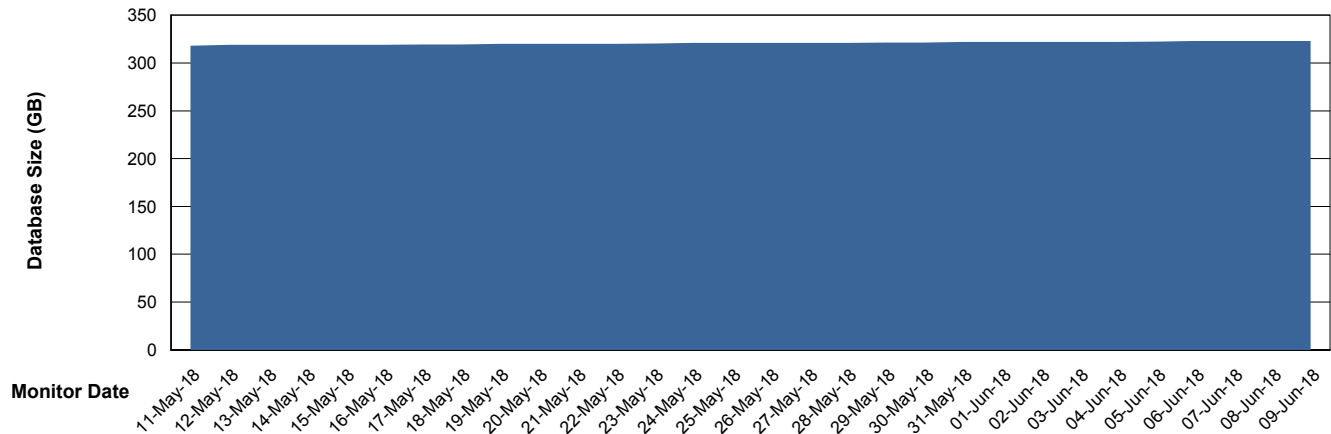

Weekly SLA Customer Report

Customer AUJ_Production
Database ID 41

Database Performance AUJ_DB6_Standby2

Weekly SLA Customer Report

Customer AUJ_Production
Database ID 41

Database Performance AUJDB_BI

Weekly SLA Customer Report

Customer AUJ_Production
Database ID 41

Database Performance AUJDB_BI_TS1

Weekly SLA Customer Report

Customer AUJ_Production
Database ID 41

DATABASE SIZE AUJ_DB4_Primary

Database growth over last month

DATABASE SIZE AUJDB_BI

Database growth over last month

Weekly SLA Customer Report

Customer AUJ_Production
Database ID 41

DATABASE SIZE AUJDB_BI_TS1

Database growth over last month

Weekly SLA Customer Report

Customer AUJ_Production
 Database ID 41