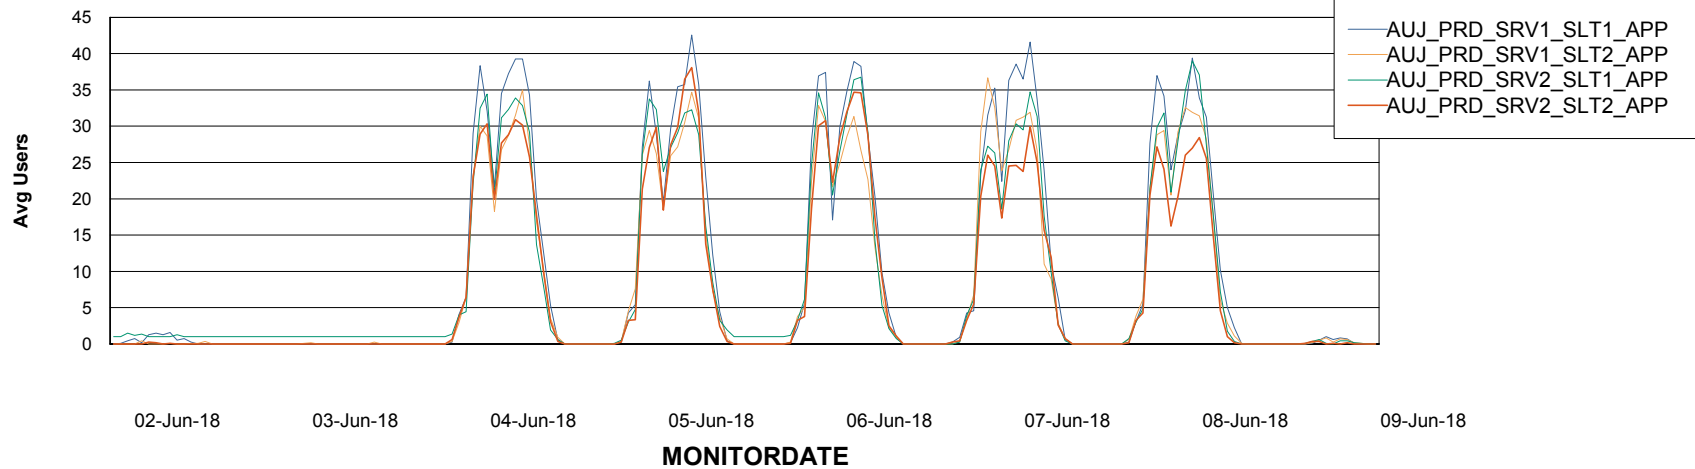

Avg users per day per ABS server