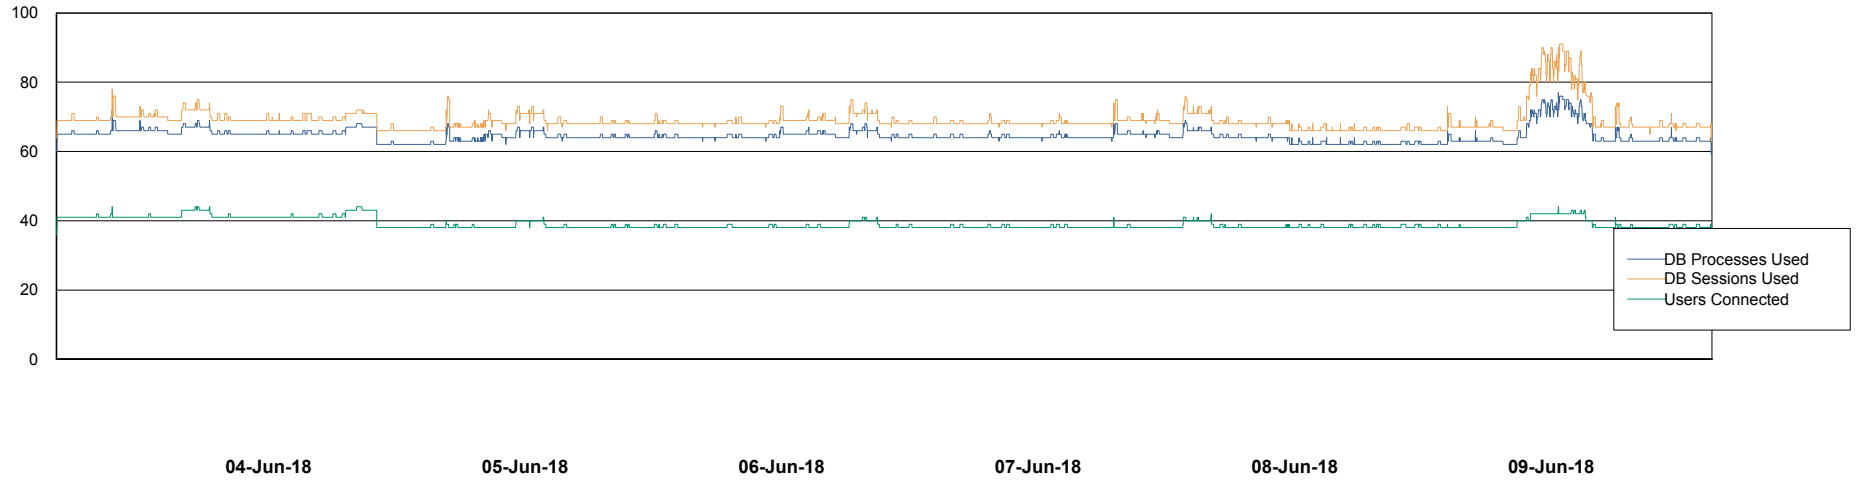

Database Performance AUJDB_BI_TS1