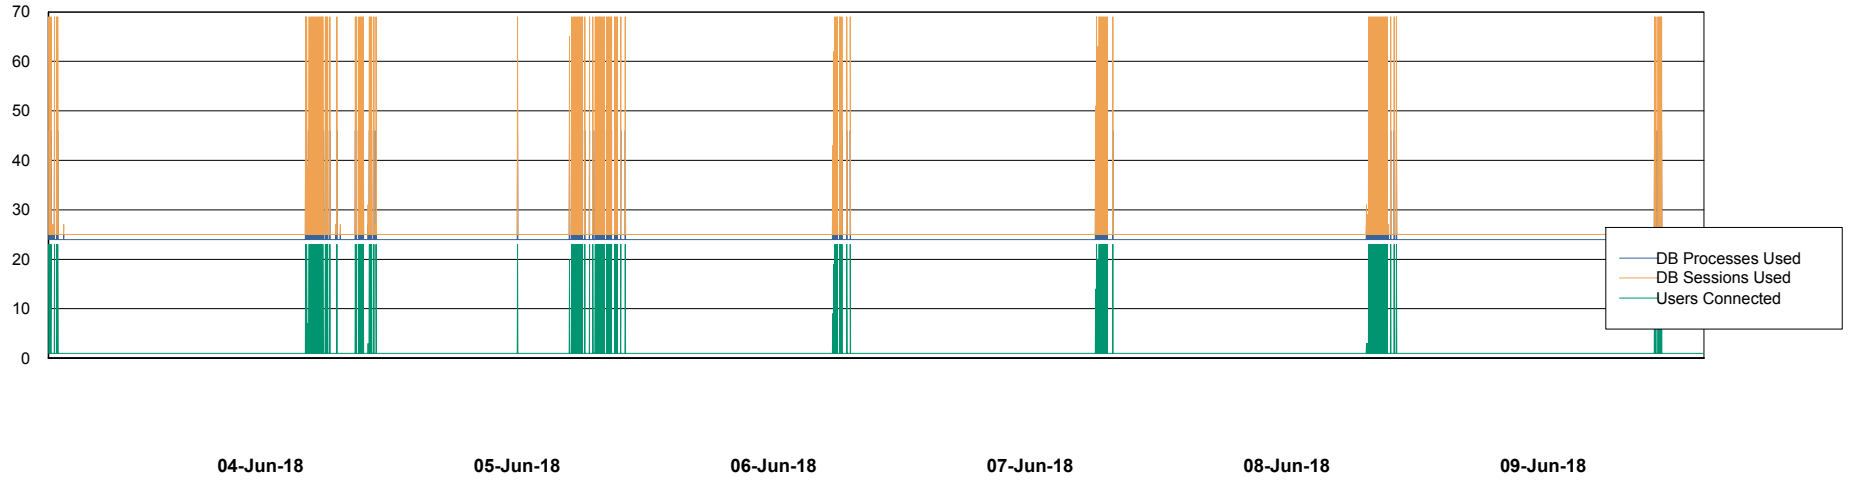

Weekly SLA Customer Report

Customer AUJ_Production
Database ID 41

Database Performance AUJ_DB4_Primary

Weekly SLA Customer Report

Customer AUJ_Production
Database ID 41

Database Performance AUJ_DB5_Standby

Weekly SLA Customer Report

Customer AUJ_Production
Database ID 41

Database Performance AUJ_DB6_Standby2

Weekly SLA Customer Report

Customer AUJ_Production
Database ID 41

Database Performance AUJDB_BI

Weekly SLA Customer Report