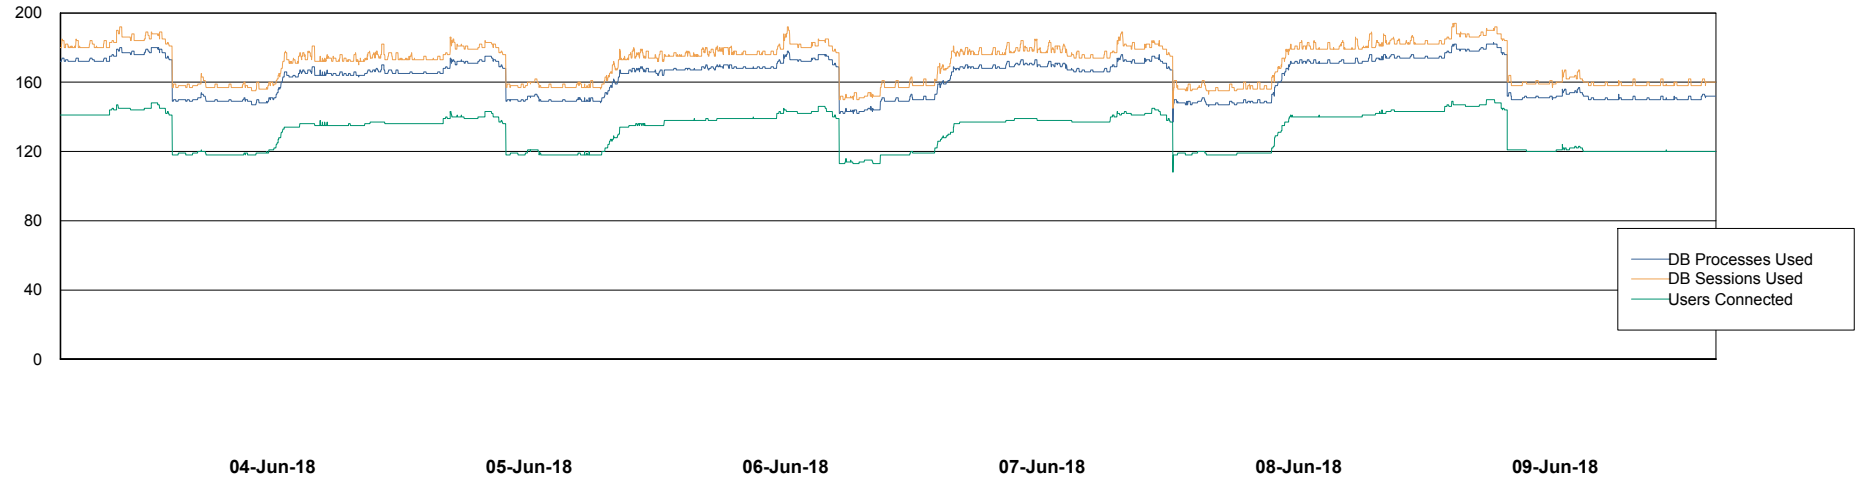

Weekly SLA Customer Report

Customer AUJ_Production
Database ID 41

Harddisk Usage AUJ_PRD_ORACLE_BI1

	Free disk space on / (%)	Total disk space on / (Gb)	Used disk space on / (Gb)
09-Jun-18	10	526	447
08-Jun-18	11	526	444
07-Jun-18	11	526	444
06-Jun-18	11	526	444
05-Jun-18	11	526	443
04-Jun-18	11	526	442
03-Jun-18	11	526	446

Weekly SLA Customer Report

Customer AUJ_Production
Database ID 41

Database Performance AUJ_DB4_Primary

Weekly SLA Customer Report

Customer AUJ_Production
Database ID 41

Database Performance AUJ_DB5_Standby