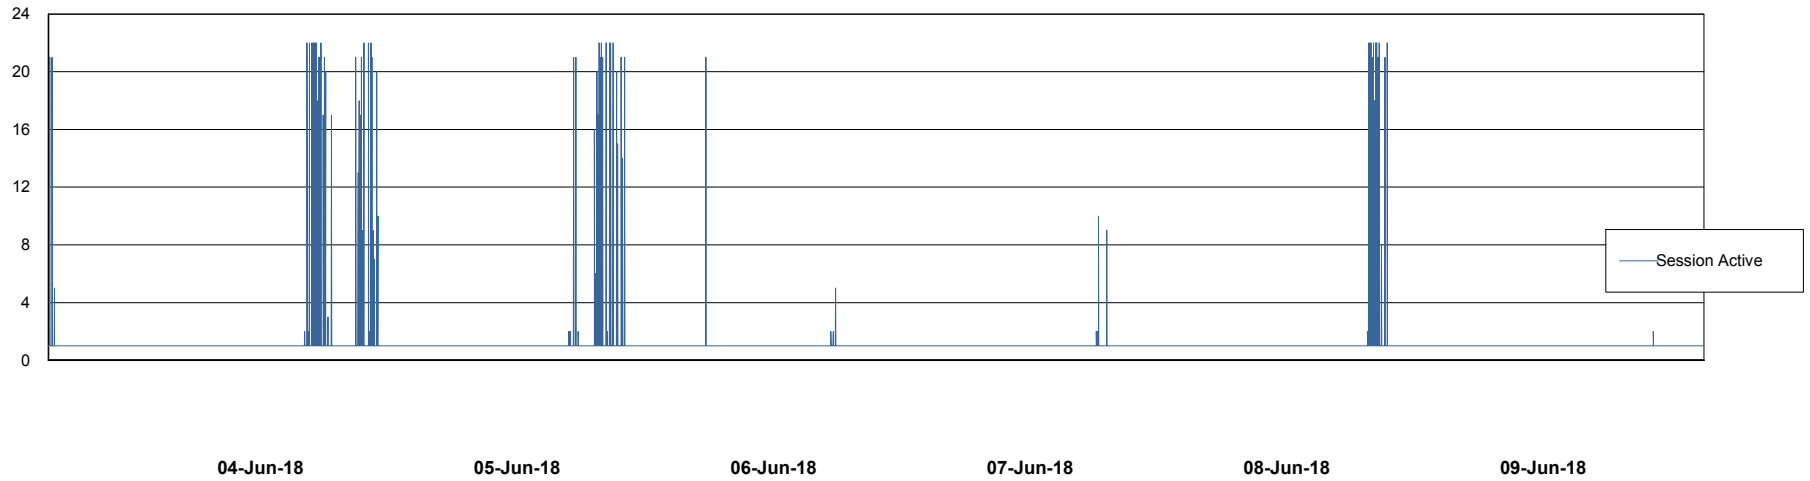

Weekly SLA Customer Report

Customer AUJ_Production
Database ID 41

Database Performance AUJ_DB4_Primary

Weekly SLA Customer Report

Customer AUJ_Production
Database ID 41

Database Performance AUJ_DB5_Standby

Weekly SLA Customer Report

Customer AUJ_Production
Database ID 41

Database Performance AUJ_DB6_Standby2

Weekly SLA Customer Report

Customer AUJ_Production
Database ID 41

Database Performance AUJDB_BI

Weekly SLA Customer Report