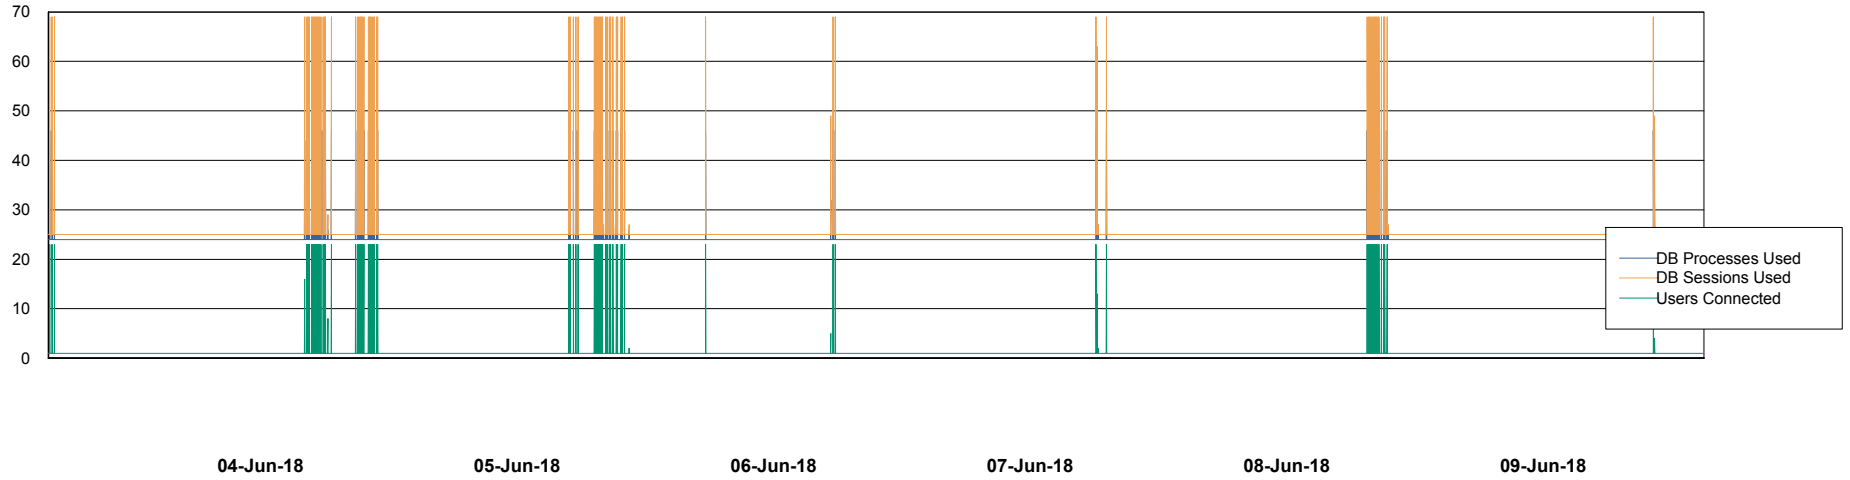

Weekly SLA Customer Report

Customer AUJ_Production
Database ID 41

Database Performance AUJ_DB4_Primary

Weekly SLA Customer Report

Customer AUJ_Production
Database ID 41

Database Performance AUJ_DB5_Standby

Weekly SLA Customer Report

Customer AUJ_Production
Database ID 41

Database Performance AUJ_DB6_Standby2

Weekly SLA Customer Report

Customer AUJ_Production
Database ID 41

Database Performance AUJDB_BI

Weekly SLA Customer Report