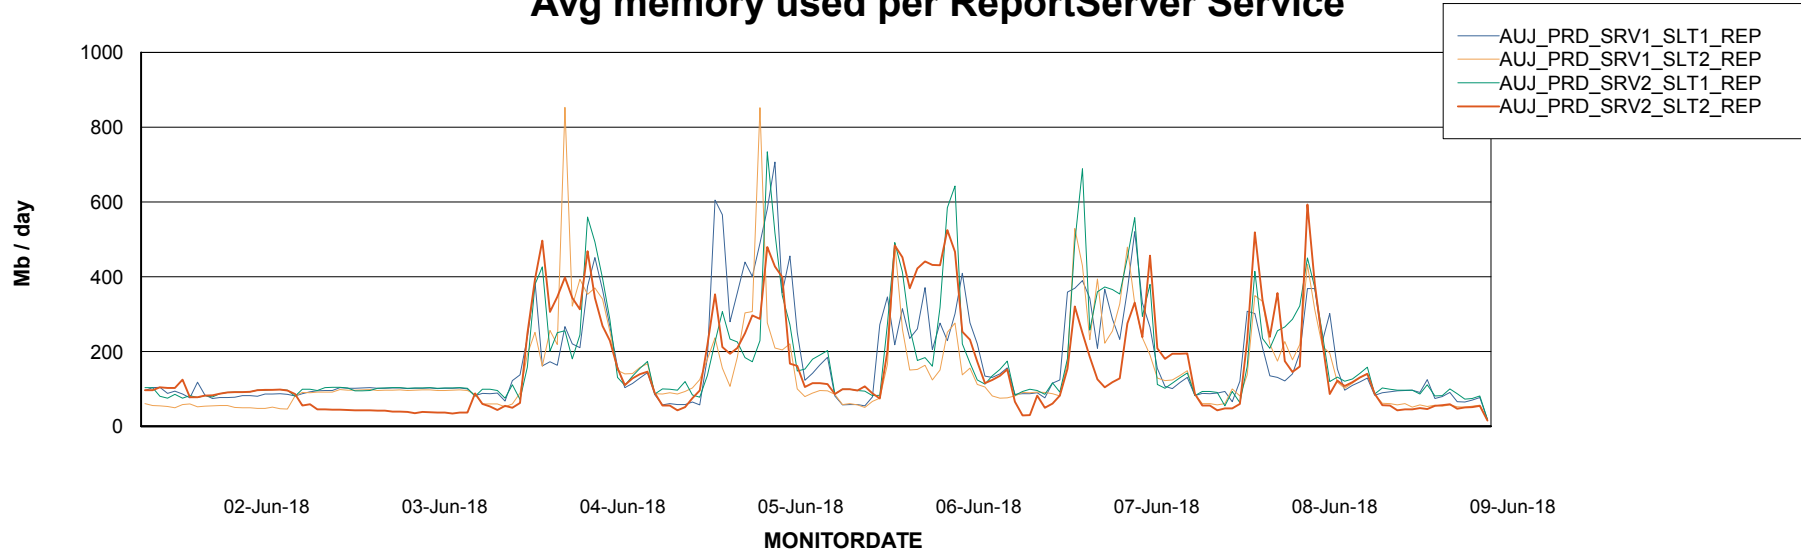

Avg memory used per ABS Server Service

Avg users per day per ABS server

Weekly SLA Customer Report

Customer AUJ_Production
Database ID 41

ABSolute Application ReportServer Services

Avg memory used per ReportServer Service