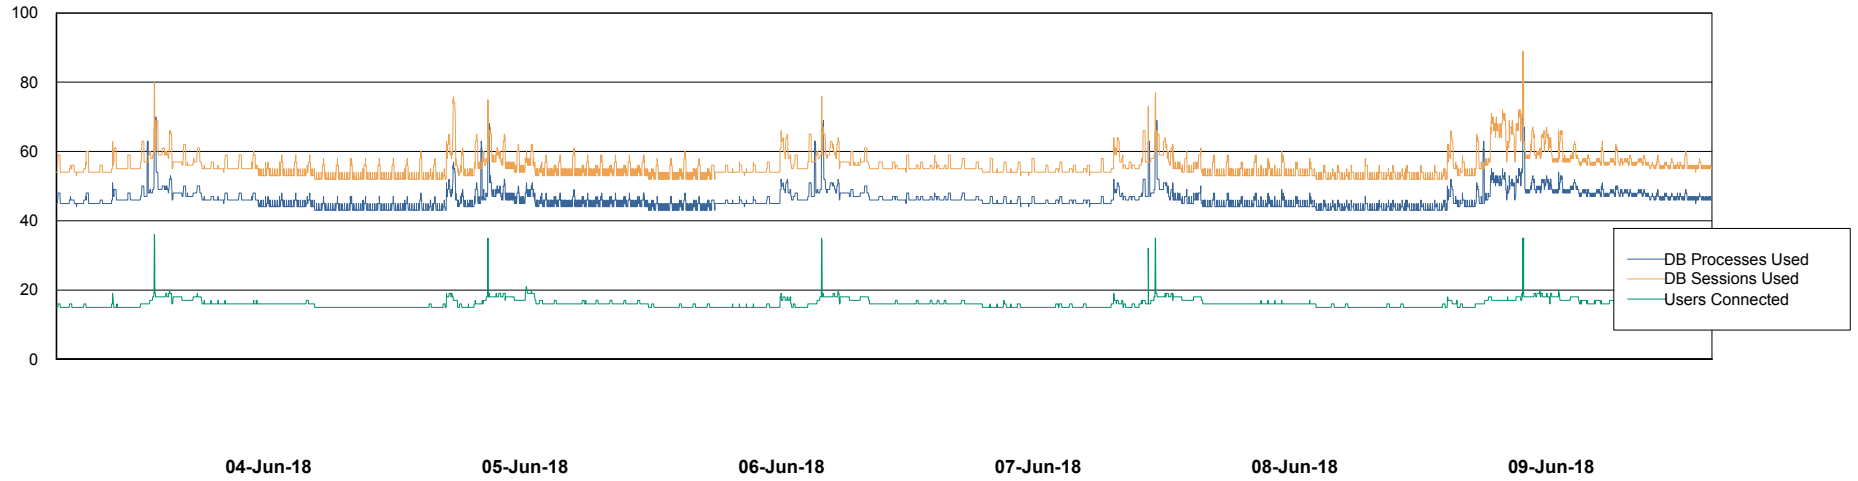

Weekly SLA Customer Report

Customer AUJ_Production
Database ID 41

Database Performance AUJ_DB6_Standby2

Weekly SLA Customer Report

Customer AUJ_Production
Database ID 41

Database Performance AUJDB_BI

Weekly SLA Customer Report