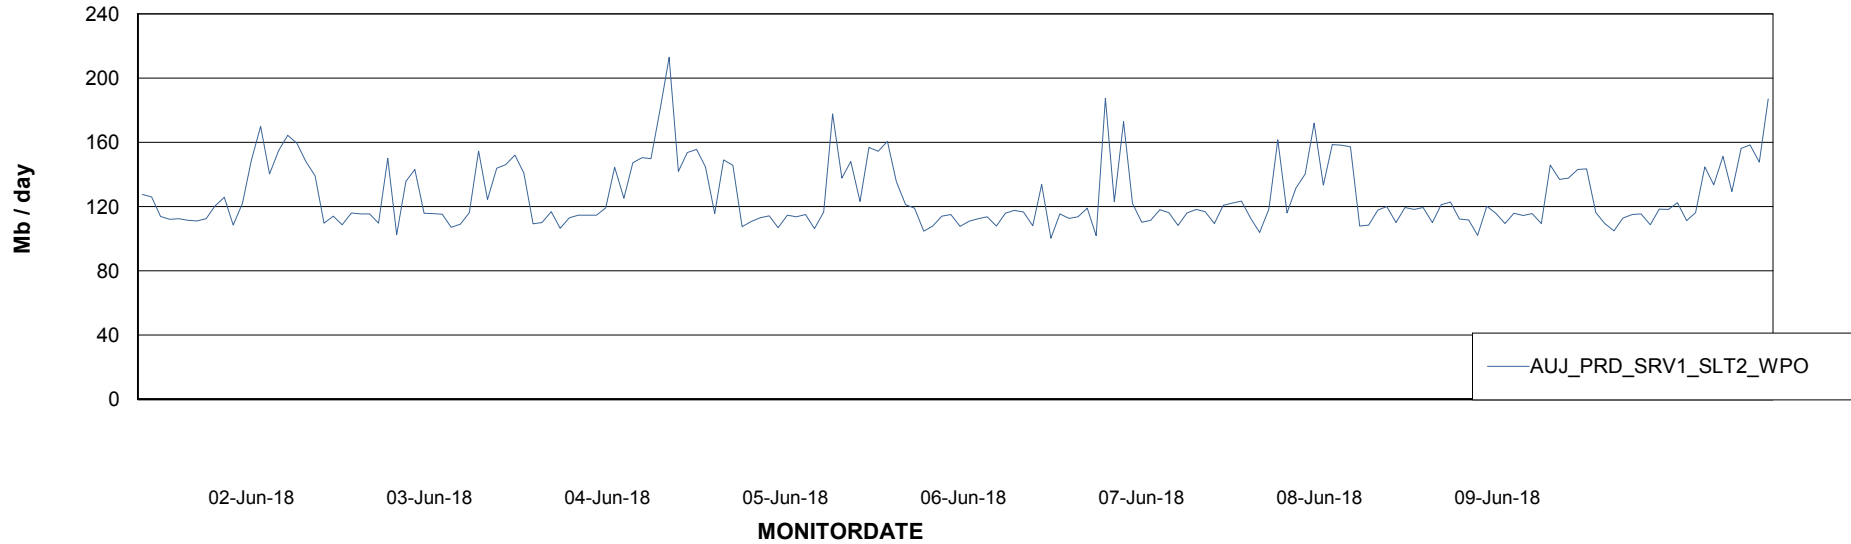

ABSolute Web Component Services

Avg memory used per ABS Web component