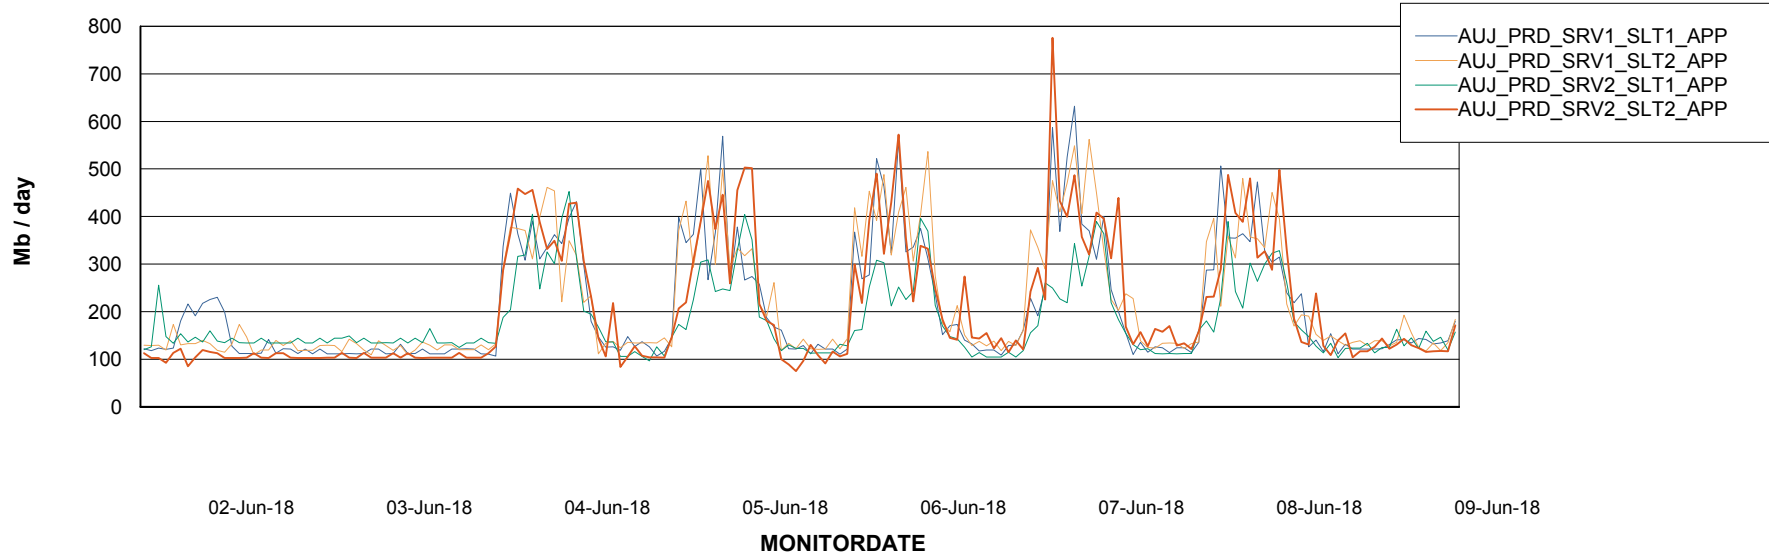

ABSSolute Application Server Services

Avg memory used per ABS Server Service