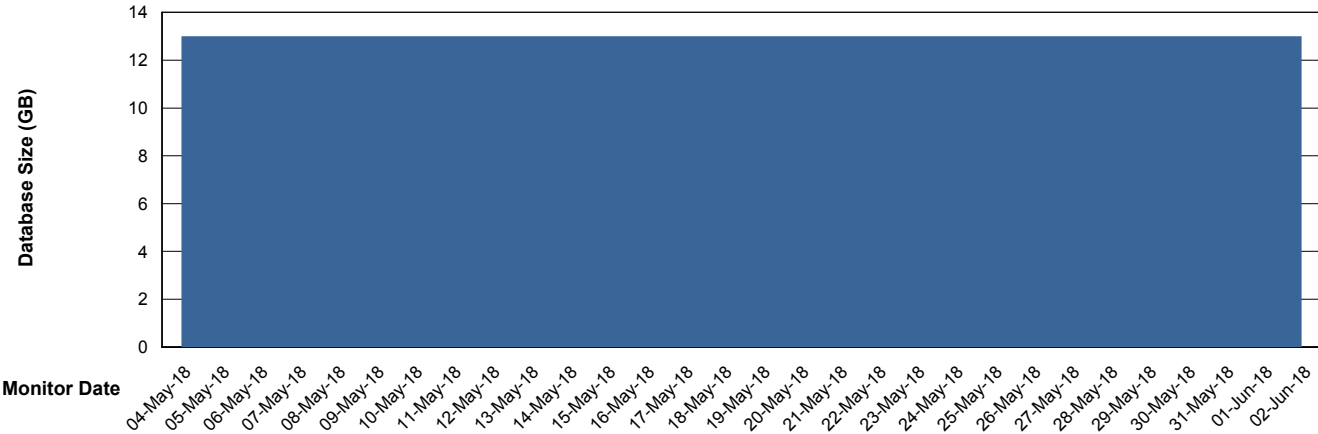

## Database Performance WBLDB\_Standby

# Weekly SLA Customer Report

Customer WBL\_Production  
 Database ID 40

DATABASE SIZE WBLDB\_Production

Database growth over last month

Database Tablespace WBLDB\_Production

Date	Tablespace Name	Filesize (Gb)	Usedsize (Gb)	Percentage free
02-Jun-18	ABSDATA	6	5	17
	INDX	8	6	25
01-Jun-18	ABSDATA	6	5	17
	INDX	8	6	25
31-May-18	ABSDATA	6	5	17
	INDX	8	6	25
30-May-18	ABSDATA	6	5	17
	INDX	8	6	25
29-May-18	ABSDATA	6	5	17
	INDX	8	6	25
28-May-18	ABSDATA	6	5	17
	INDX	8	6	25
27-May-18	ABSDATA	6	5	17
	INDX	8	6	25