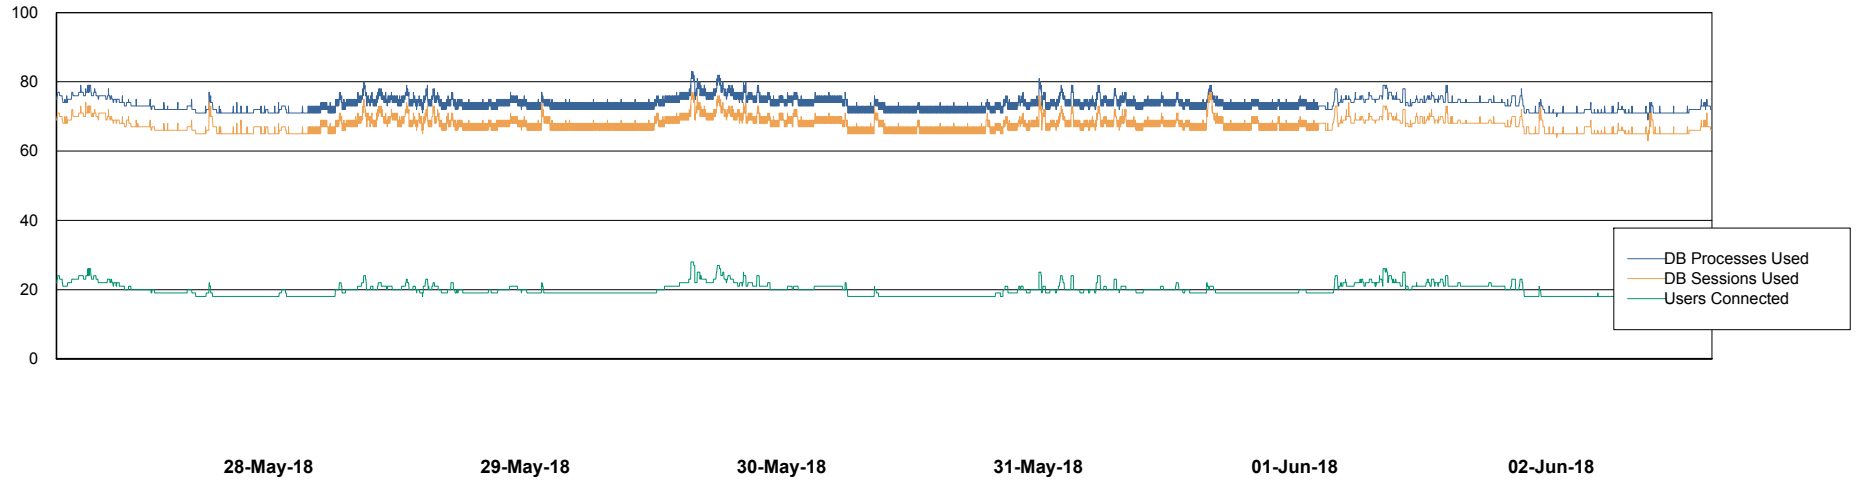

Database Performance WBLDB_Production