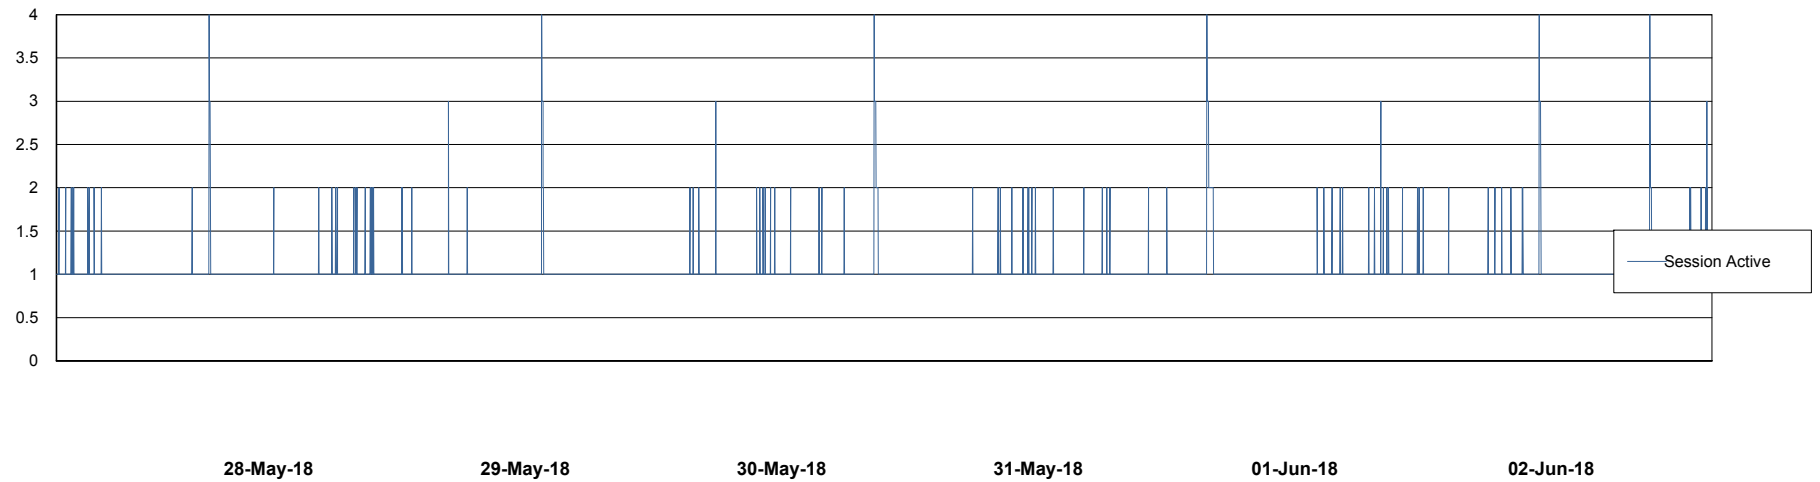

Database Performance WBLDB_Production