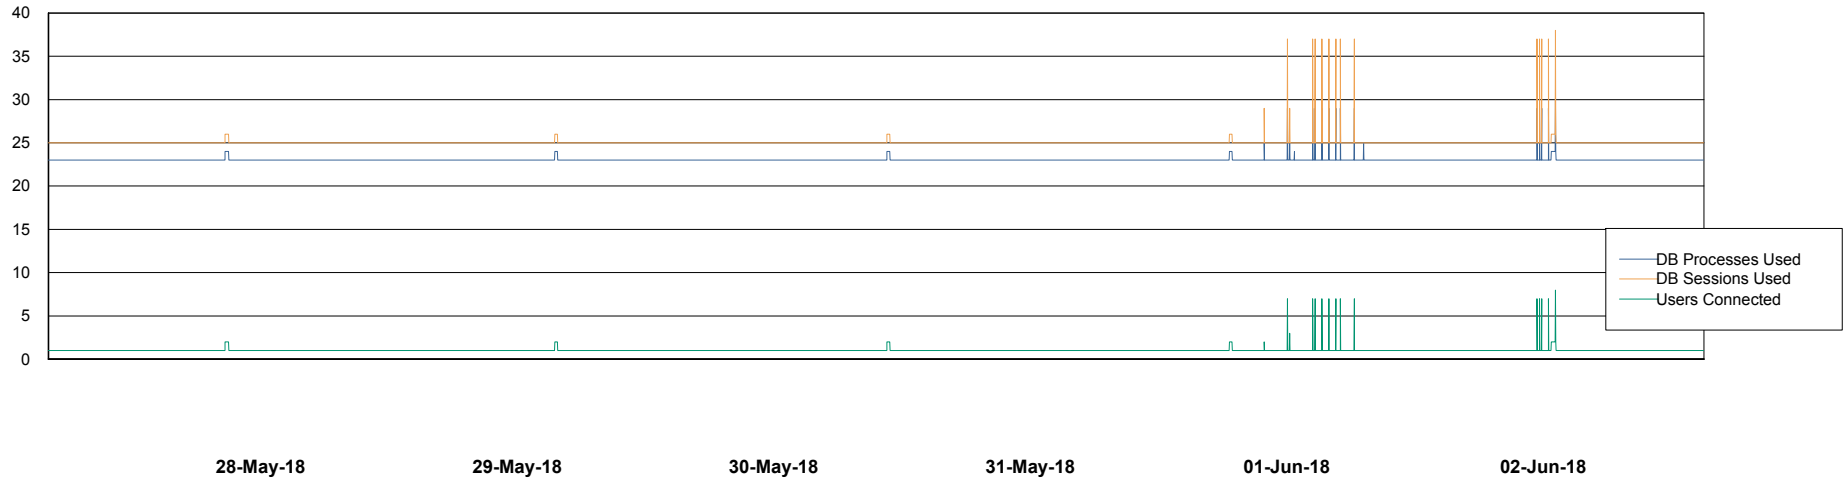

Weekly SLA Customer Report

Customer VEN_Production
Database ID 35

Database Performance VENDB_Production

Weekly SLA Customer Report

Customer VEN_Production
Database ID 35

Database Performance VENDB_Standby

Weekly SLA Customer Report