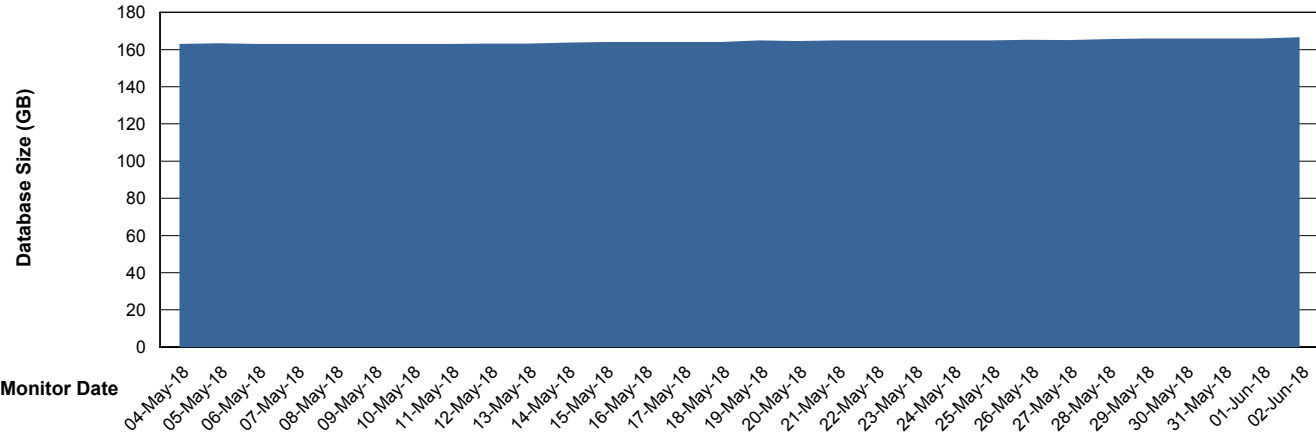

Weekly SLA Customer Report

Customer VEN_Production
Database ID 35

Database Performance VENDB_Production

Weekly SLA Customer Report

Customer VEN_Production
Database ID 35

Database Performance VENDB_Standby

Weekly SLA Customer Report

Customer VEN_Production
 Database ID 35

DATABASE SIZE VENDB_Production

Database growth over last month

Database Tablespace VENDB_Production

Date	Tablespace Name	Filesize (Gb)	Usedsize (Gb)	Percentage free
02-Jun-18	ABSDATA	68	60	12
	INDX	123	105	15
01-Jun-18	ABSDATA	68	59	13
	INDX	123	105	15
31-May-18	ABSDATA	68	59	13
	INDX	123	105	15
30-May-18	ABSDATA	68	59	13
	INDX	123	105	15
29-May-18	ABSDATA	68	59	13
	INDX	123	105	15
28-May-18	ABSDATA	68	59	13
	INDX	123	105	15
27-May-18	ABSDATA	68	59	13
	INDX	123	105	15