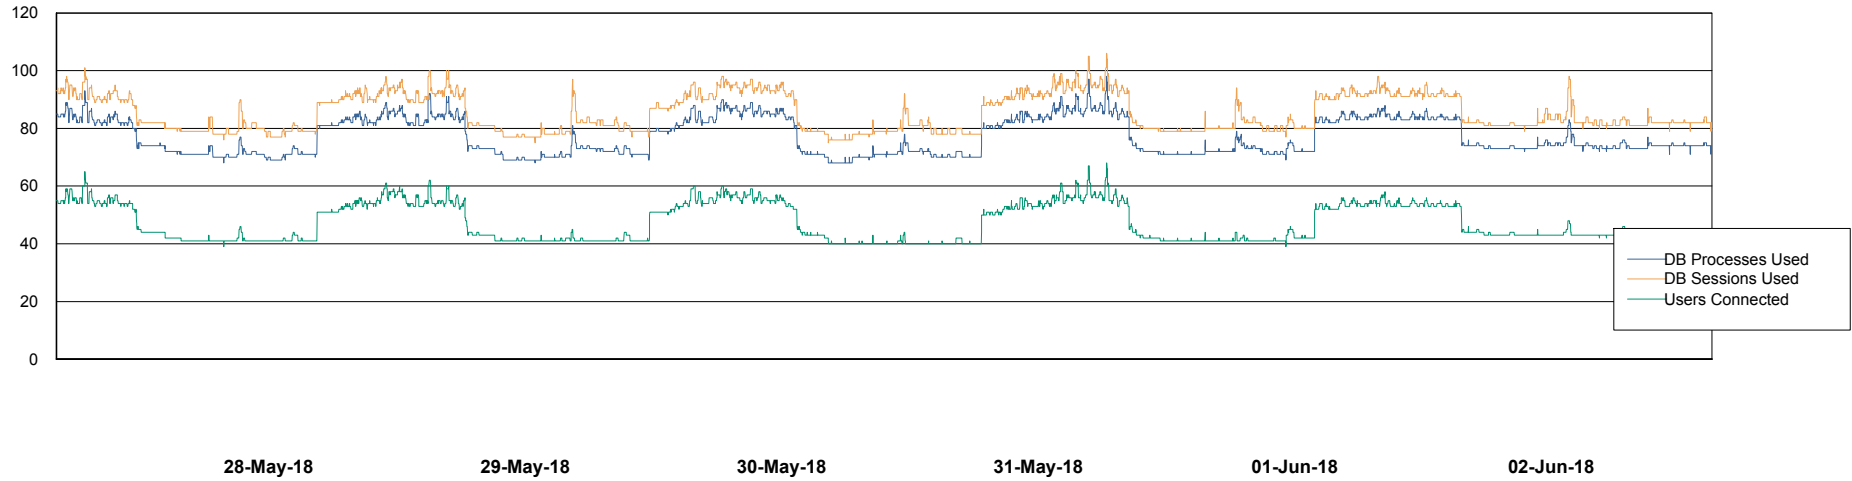

Weekly SLA Customer Report

Customer VEN_Production
Database ID 35

Harddisk Usage VOS_ABSAPP2

	Free disk space on / (%)	Total disk space on / (Gb)	Used disk space on / (Gb)	Free disk space on /home (%)	Total disk space on /home (Gb)	Used disk space on /home (Gb)	Free disk space on /opt (%)	Total disk space on /opt (Gb)	Used disk space on /opt (Gb)	Free disk space on /tmp (%)
02-Jun-18	92	100	8	92	100	8	92	100	8	92
01-Jun-18	92	100	8	92	100	8	92	100	8	92
31-May-18	92	100	8	92	100	8	92	100	8	92
30-May-18	92	100	8	92	100	8	92	100	8	92
29-May-18	92	100	8	92	100	8	92	100	8	92
28-May-18	92	100	8	92	100	8	92	100	8	92
27-May-18	92	100	8	92	100	8	92	100	8	92

Weekly SLA Customer Report

Customer VEN_Production
Database ID 35

Database Performance VENDB_Production

Weekly SLA Customer Report

Customer VEN_Production
Database ID 35

Database Performance VENDB_Standby

Weekly SLA Customer Report