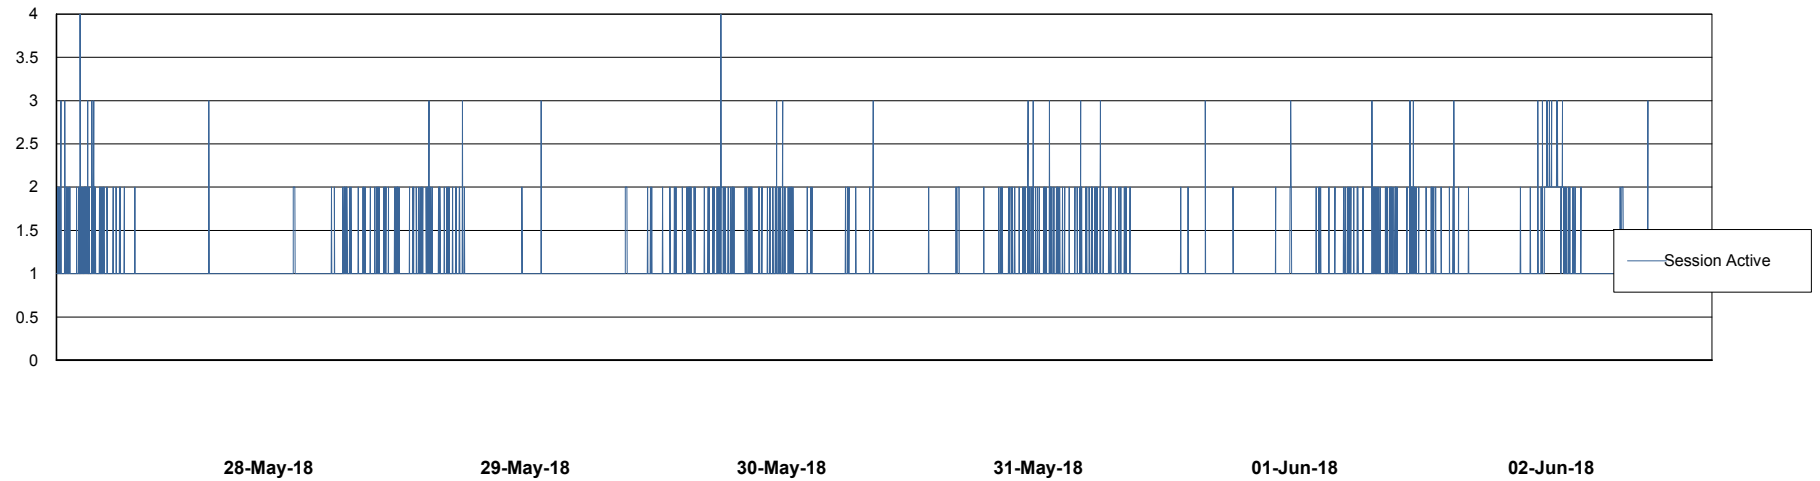

Weekly SLA Customer Report

Customer VEN_Production
Database ID 35

Harddisk Usage VOS_ABSAPP2

	Free disk space on / (%)	Total disk space on / (Gb)	Used disk space on / (Gb)	Free disk space on /home (%)	Total disk space on /home (Gb)	Used disk space on /home (Gb)	Free disk space on /opt (%)	Total disk space on /opt (Gb)	Used disk space on /opt (Gb)	Free disk space on /tmp (%)
02-Jun-18	92	100	8	92	100	8	92	100	8	92
01-Jun-18	92	100	8	92	100	8	92	100	8	92
31-May-18	92	100	8	92	100	8	92	100	8	92
30-May-18	92	100	8	92	100	8	92	100	8	92
29-May-18	92	100	8	92	100	8	92	100	8	92
28-May-18	92	100	8	92	100	8	92	100	8	92
27-May-18	92	100	8	92	100	8	92	100	8	92

Weekly SLA Customer Report

Customer VEN_Production
Database ID 35

Database Performance VENDB_Production

Weekly SLA Customer Report

Customer VEN_Production
Database ID 35

Database Performance VENDB_Standby

Weekly SLA Customer Report