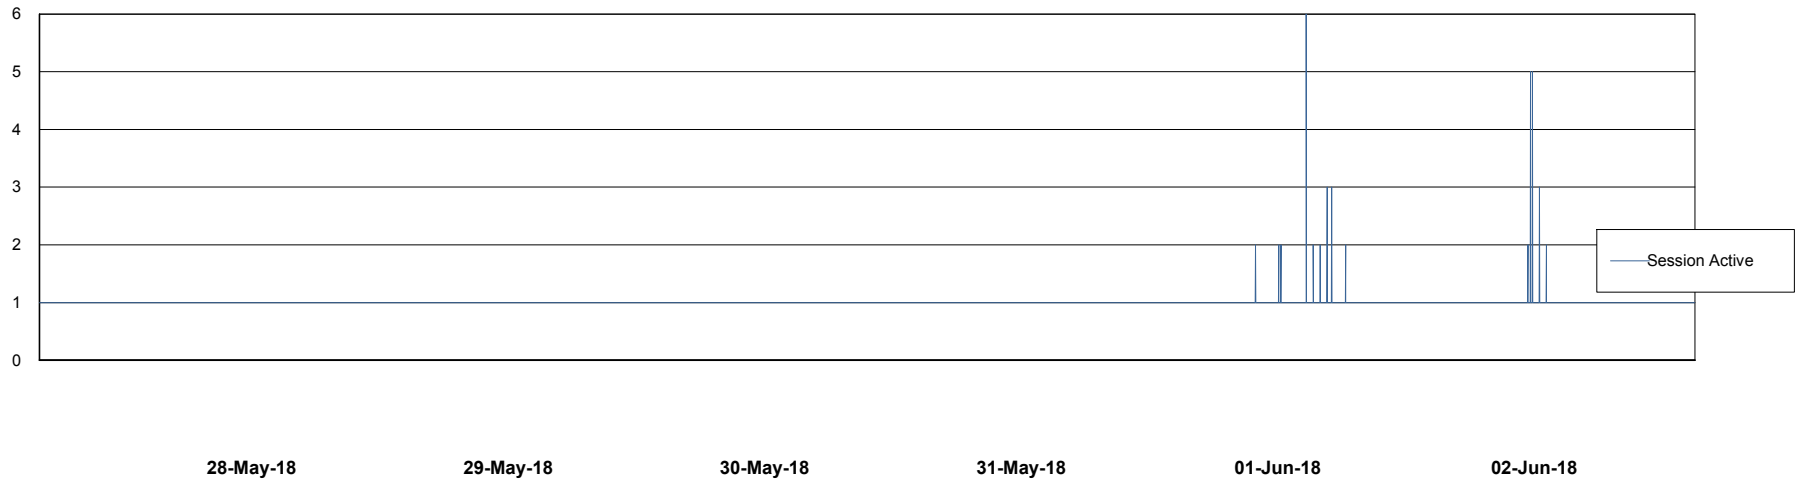

Weekly SLA Customer Report

Customer VEN_Production
Database ID 35

Database Performance VENDB_Production

Weekly SLA Customer Report

Customer VEN_Production
Database ID 35

Database Performance VENDB_Standby

Weekly SLA Customer Report

Customer VEN_Production
 Database ID 35

DATABASE SIZE VENDB_Production

Database growth over last month

Database Tablespace VENDB_Production

Date	Tablespace Name	Filesize (Gb)	Usedsize (Gb)	Percentage free
02-Jun-18	ABSDATA	68	60	12
	INDX	123	105	15
01-Jun-18	ABSDATA	68	59	13
	INDX	123	105	15
31-May-18	ABSDATA	68	59	13
	INDX	123	105	15
30-May-18	ABSDATA	68	59	13
	INDX	123	105	15
29-May-18	ABSDATA	68	59	13
	INDX	123	105	15
28-May-18	ABSDATA	68	59	13
	INDX	123	105	15
27-May-18	ABSDATA	68	59	13
	INDX	123	105	15