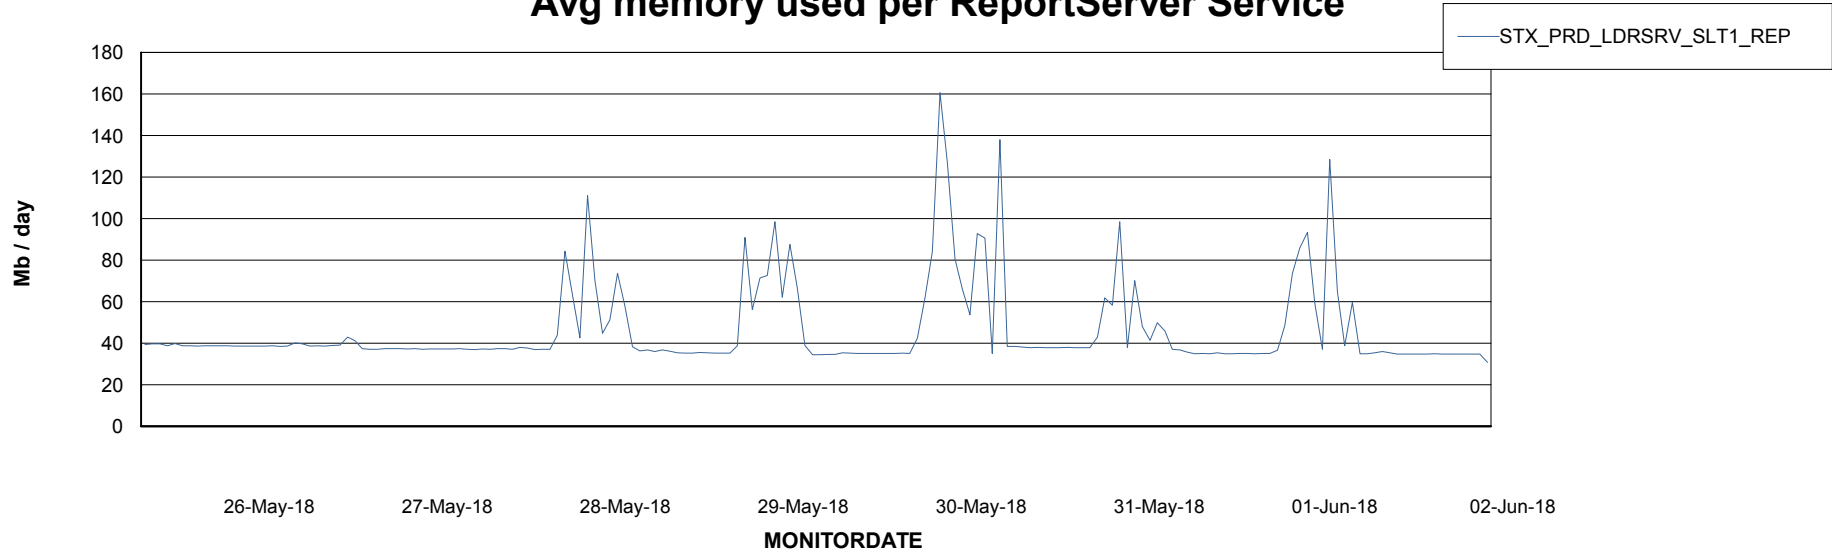

ABSSolute Application ReportServer Services

Avg memory used per ReportServer Service