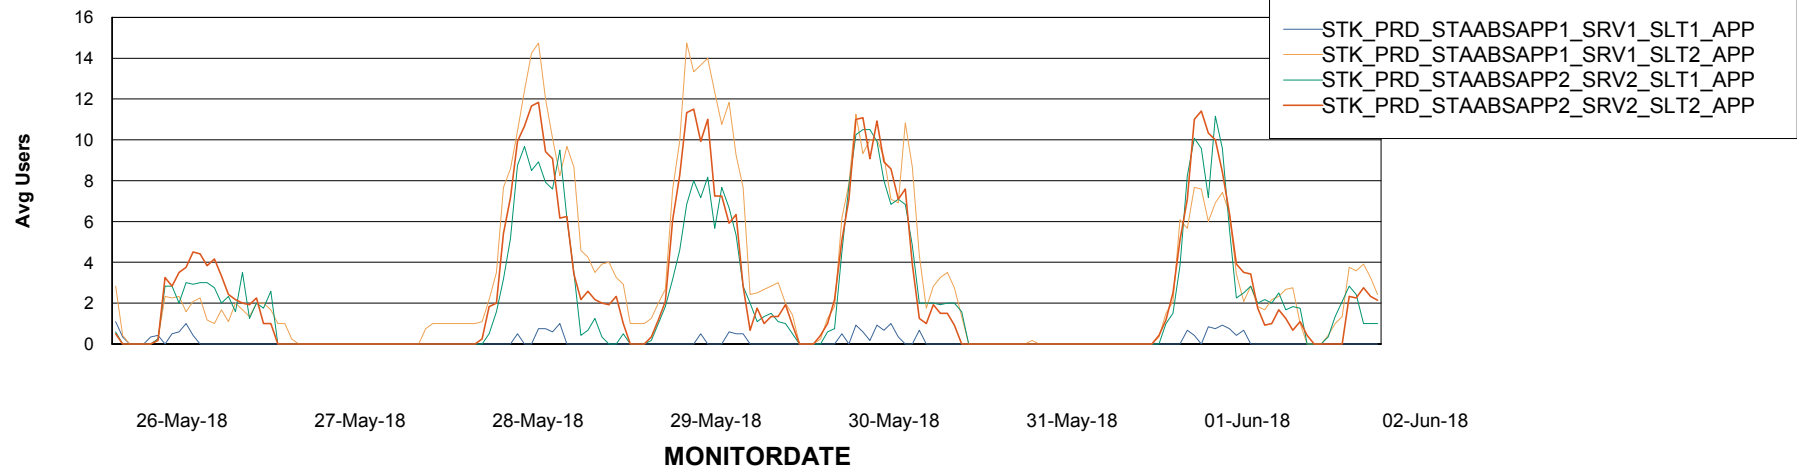

Weekly SLA Customer Report

Customer STK_Production
Database ID 82

ABSSolute Application Server Services

Avg memory used per ABS Server Service

Avg users per day per ABS server

Weekly SLA Customer Report

Customer STK_Production
Database ID 82