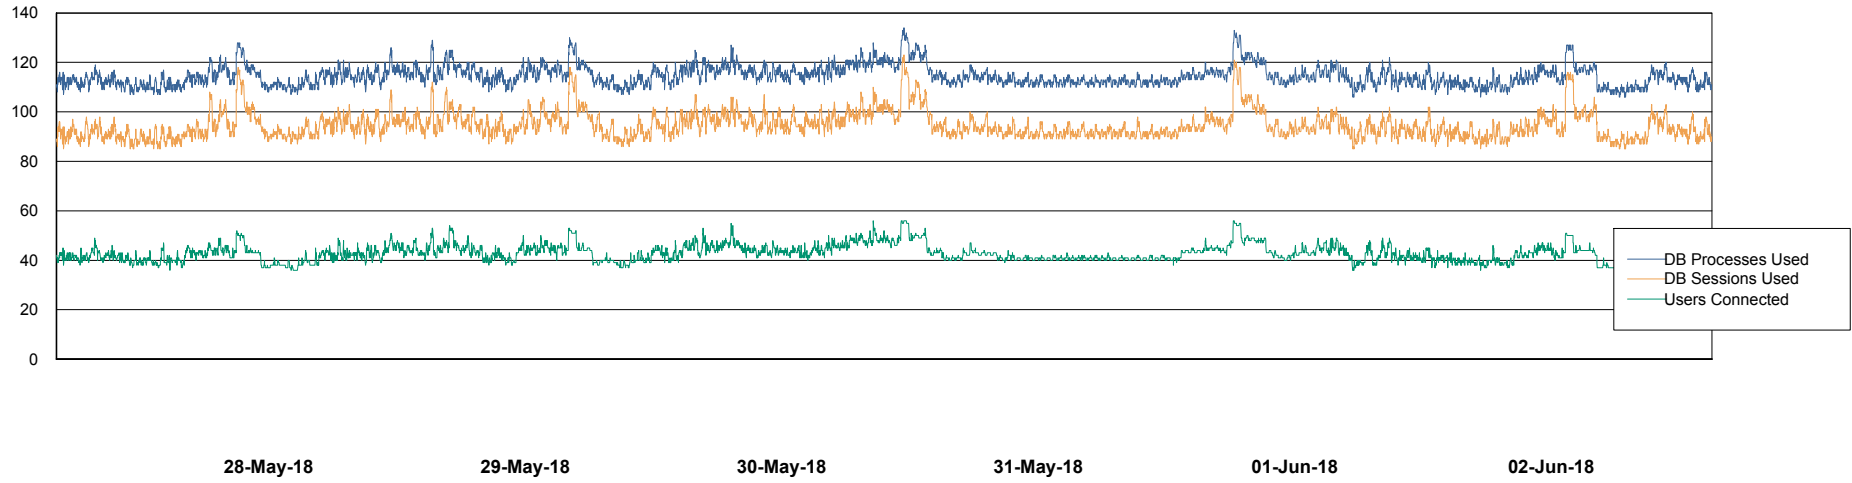

Weekly SLA Customer Report

Customer STK_Production
Database ID 82

Harddisk Usage STK_STAABSDB2 Standby DB Server

	Free disk space on c: (%)	Total disk space on c: (Gb)	Free disk space on d: (%)	Total disk space on d: (Gb)	Free disk space on e: (%)	Total disk space on e: (Gb)
02-Jun-18	67	99	43	350	31	1,000
01-Jun-18	67	99	43	350	31	1,000
31-May-18	68	99	51	350	31	1,000
30-May-18	68	99	61	350	31	1,000
29-May-18	68	99	61	350	31	1,000
28-May-18	68	99	59	350	31	1,000
27-May-18	68	99	57	350	31	1,000

Weekly SLA Customer Report

Customer STK_Production
Database ID 82

Database Performance STKDB_ABS1 Production Database

Weekly SLA Customer Report

Customer STK_Production
Database ID 82

Database Performance STKDB_ABS1SB Standby Database