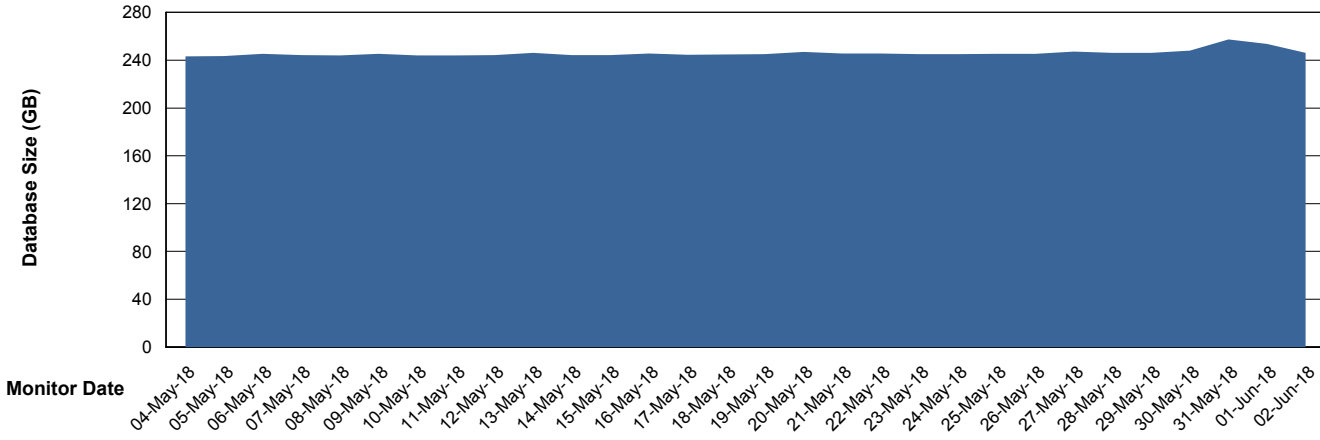

Weekly SLA Customer Report

Customer STK_Production
Database ID 82

Database Performance STKDB_ABS1 Production Database

Weekly SLA Customer Report

Customer STK_Production
Database ID 82

Database Performance STKDB_ABS1SB Standby Database

Weekly SLA Customer Report

Customer STK_Production
 Database ID 82

DATABASE SIZE STKDB_ABS1 Production Database

Database growth over last month

Database Tablespace STKDB_ABS1 Production Database

Date	Tablespace Name	Filesize (Gb)	Usedsize (Gb)	Percentage free
02-Jun-18	ABSDATA	179	126	30
	INDX	140	116	17
01-Jun-18	ABSDATA	179	126	30
	INDX	140	116	17
31-May-18	ABSDATA	179	126	30
	INDX	140	116	17
30-May-18	ABSDATA	179	126	30
	INDX	140	116	17
29-May-18	ABSDATA	179	126	30
	INDX	140	116	17
28-May-18	ABSDATA	179	126	30
	INDX	140	116	17
27-May-18	ABSDATA	179	126	30
	INDX	140	116	17