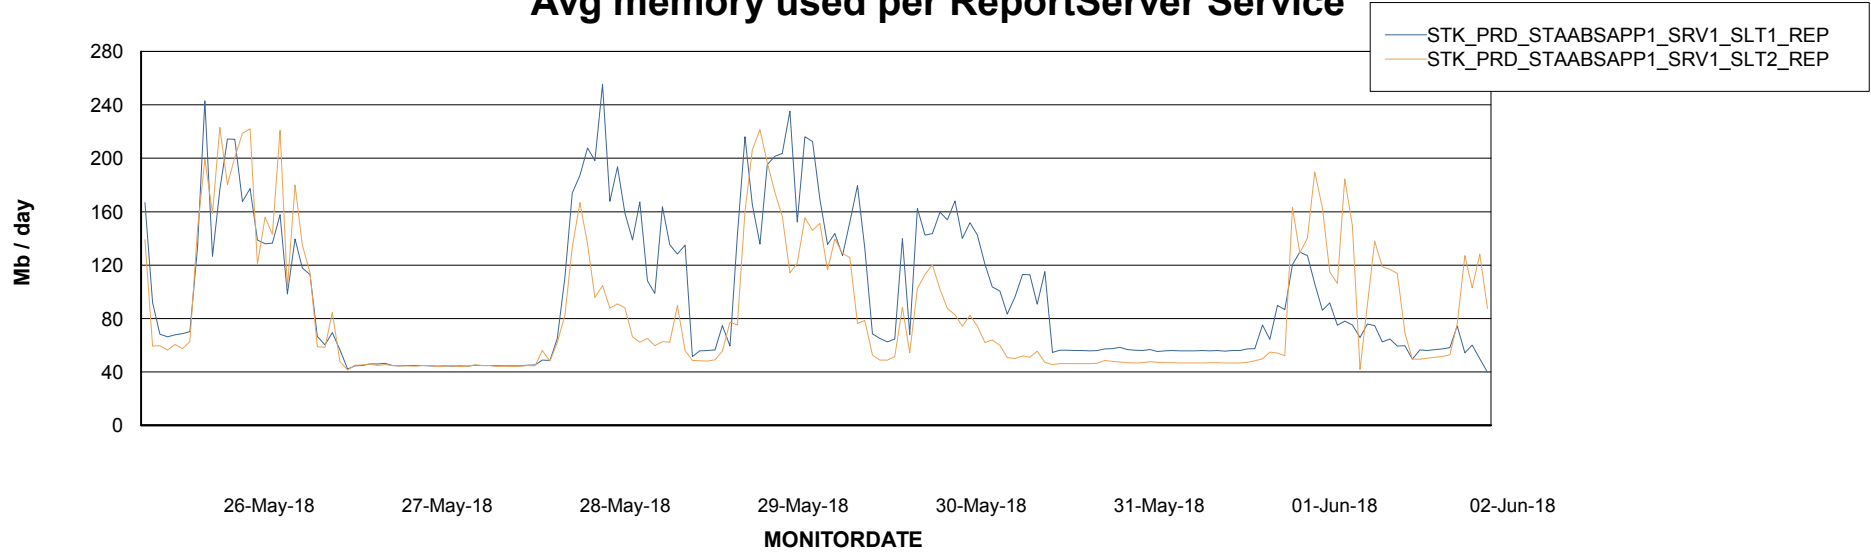

ABSSolute Application ReportServer Services

Avg memory used per ReportServer Service