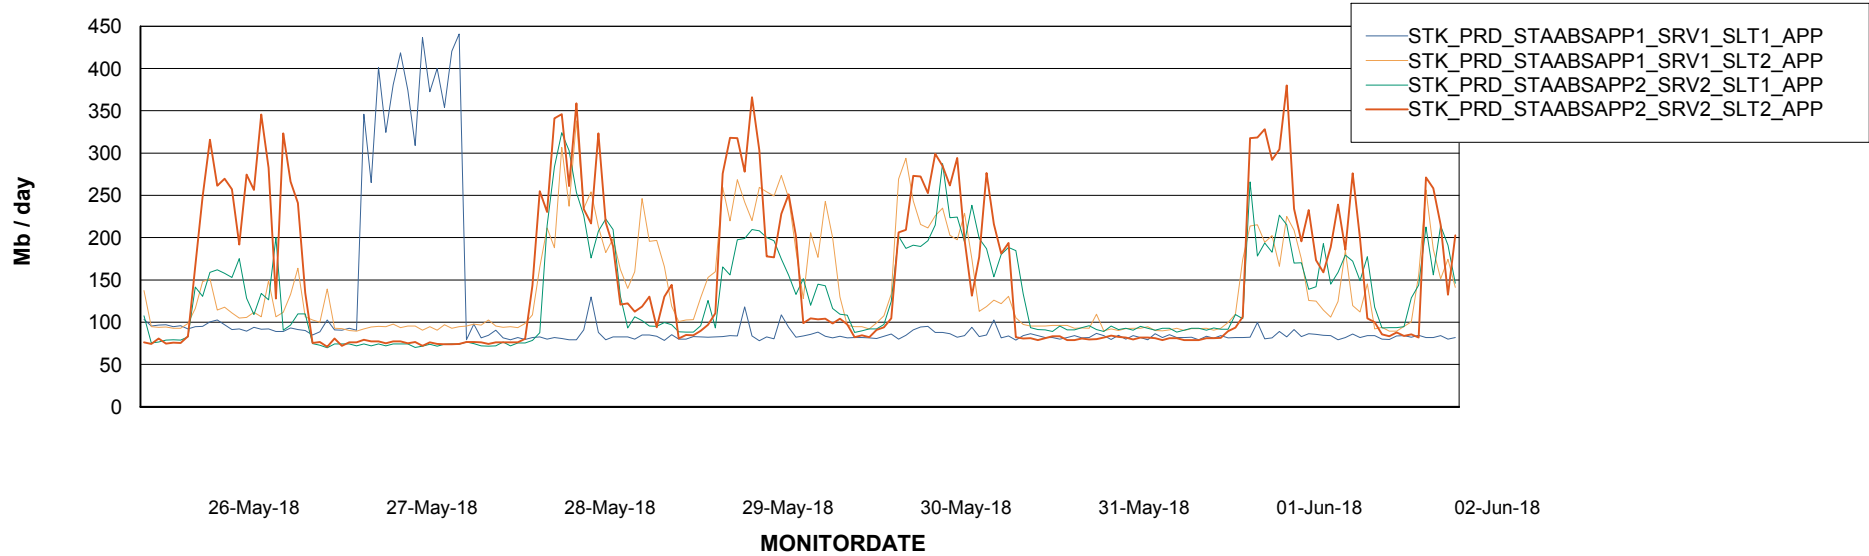

Weekly SLA Customer Report

Customer STK_Production
Database ID 82

Database Performance STKDB_ABS1 Production Database

Weekly SLA Customer Report

Customer STK_Production
Database ID 82

Database Performance STKDB_ABS1SB Standby Database

Weekly SLA Customer Report

Customer STK_Production
 Database ID 82

DATABASE SIZE STKDB_ABS1 Production Database

Database growth over last month

Database Tablespace STKDB_ABS1 Production Database

Date	Tablespace Name	Filesize (Gb)	Usedsize (Gb)	Percentage free
02-Jun-18	ABSDATA	179	126	30
	INDX	140	116	17
01-Jun-18	ABSDATA	179	126	30
	INDX	140	116	17
31-May-18	ABSDATA	179	126	30
	INDX	140	116	17
30-May-18	ABSDATA	179	126	30
	INDX	140	116	17
29-May-18	ABSDATA	179	126	30
	INDX	140	116	17
28-May-18	ABSDATA	179	126	30
	INDX	140	116	17
27-May-18	ABSDATA	179	126	30
	INDX	140	116	17

Weekly SLA Customer Report

Customer STK_Production
Database ID 82

ABSSolute Application Server Services

Avg memory used per ABS Server Service

Avg users per day per ABS server

Weekly SLA Customer Report

Customer STK_Production
Database ID 82