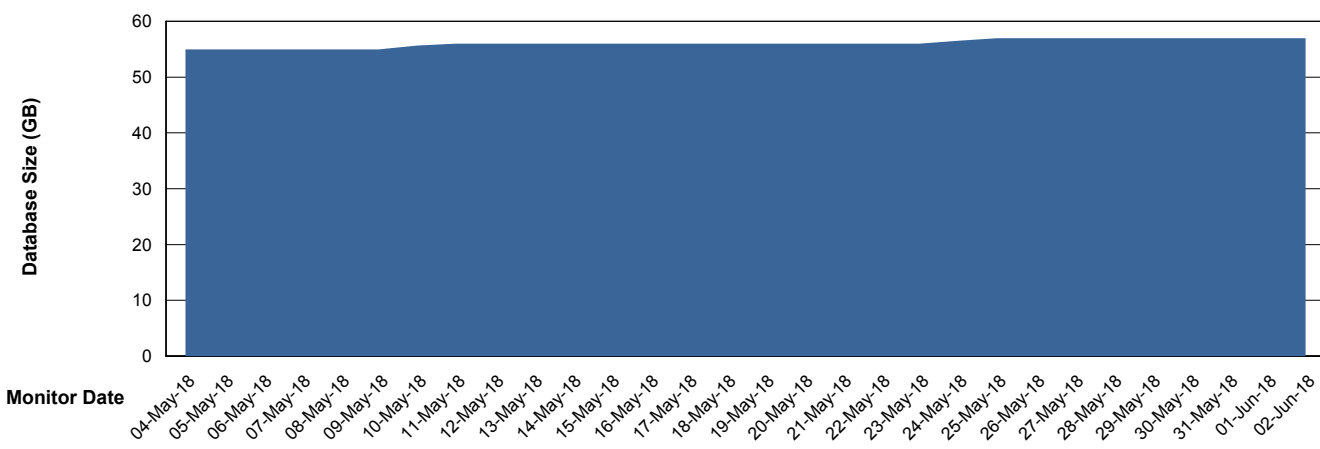

Weekly SLA Customer Report

Customer SNG_Production
Database ID 70

Database Performance SNGDB_Production

Weekly SLA Customer Report

Customer SNG_Production
 Database ID 70

DATABASE SIZE SNGDB_Production

Database growth over last month

Database Tablespace SNGDB_Production

Date	Tablespace Name	Filesize (Gb)	Usedsize (Gb)	Percentage free
02-Jun-18	ABSDATA	17	14	18
	INDX	50	42	16
01-Jun-18	ABSDATA	17	14	18
	INDX	50	42	16
31-May-18	ABSDATA	17	14	18
	INDX	50	42	16
30-May-18	ABSDATA	17	14	18
	INDX	50	42	16
29-May-18	ABSDATA	17	14	18
	INDX	50	42	16
28-May-18	ABSDATA	17	14	18
	INDX	50	42	16
27-May-18	ABSDATA	17	14	18
	INDX	50	41	18