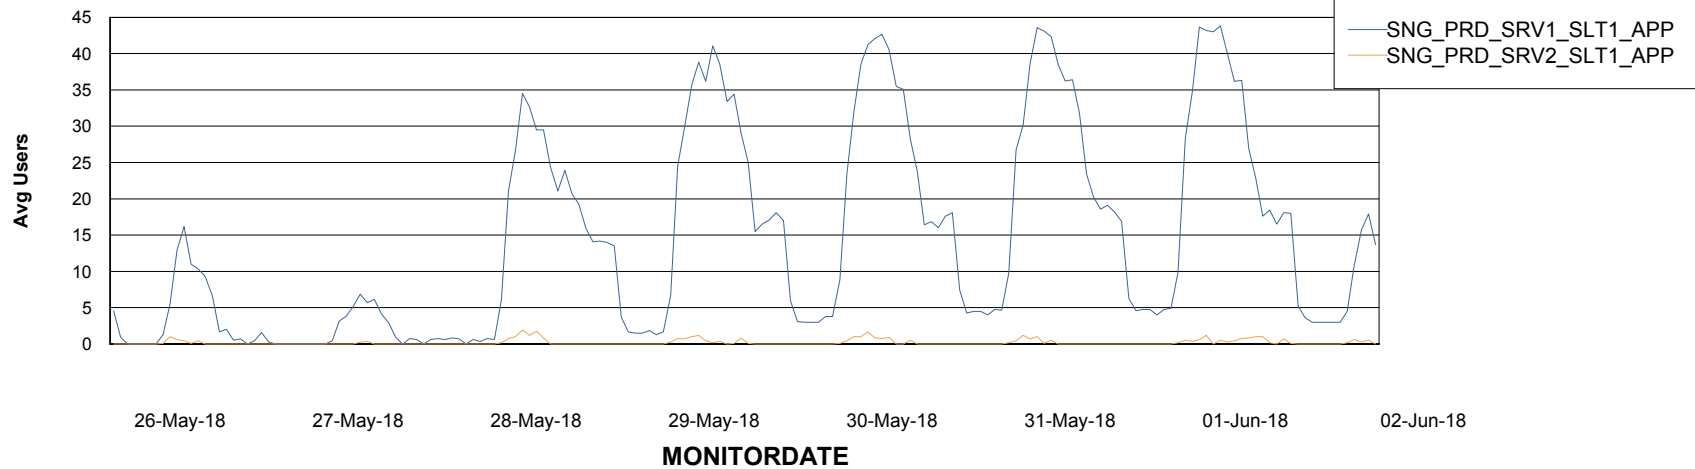

Database Tablespace SNGDB_Production

Date	Tablespace Name	Filesize (Gb)	Usedsize (Gb)	Percentage free
02-Jun-18	ABSDATA	17	14	18
	INDX	50	42	16
01-Jun-18	ABSDATA	17	14	18
	INDX	50	42	16
31-May-18	ABSDATA	17	14	18
	INDX	50	42	16
30-May-18	ABSDATA	17	14	18
	INDX	50	42	16
29-May-18	ABSDATA	17	14	18
	INDX	50	42	16
28-May-18	ABSDATA	17	14	18
	INDX	50	42	16
27-May-18	ABSDATA	17	14	18
	INDX	50	41	18

Weekly SLA Customer Report

Customer SNG_Production
Database ID 70

ABSSolute Application Server Services

Avg memory used per ABS Server Service

Avg users per day per ABS server

Weekly SLA Customer Report

Customer SNG_Production
Database ID 70