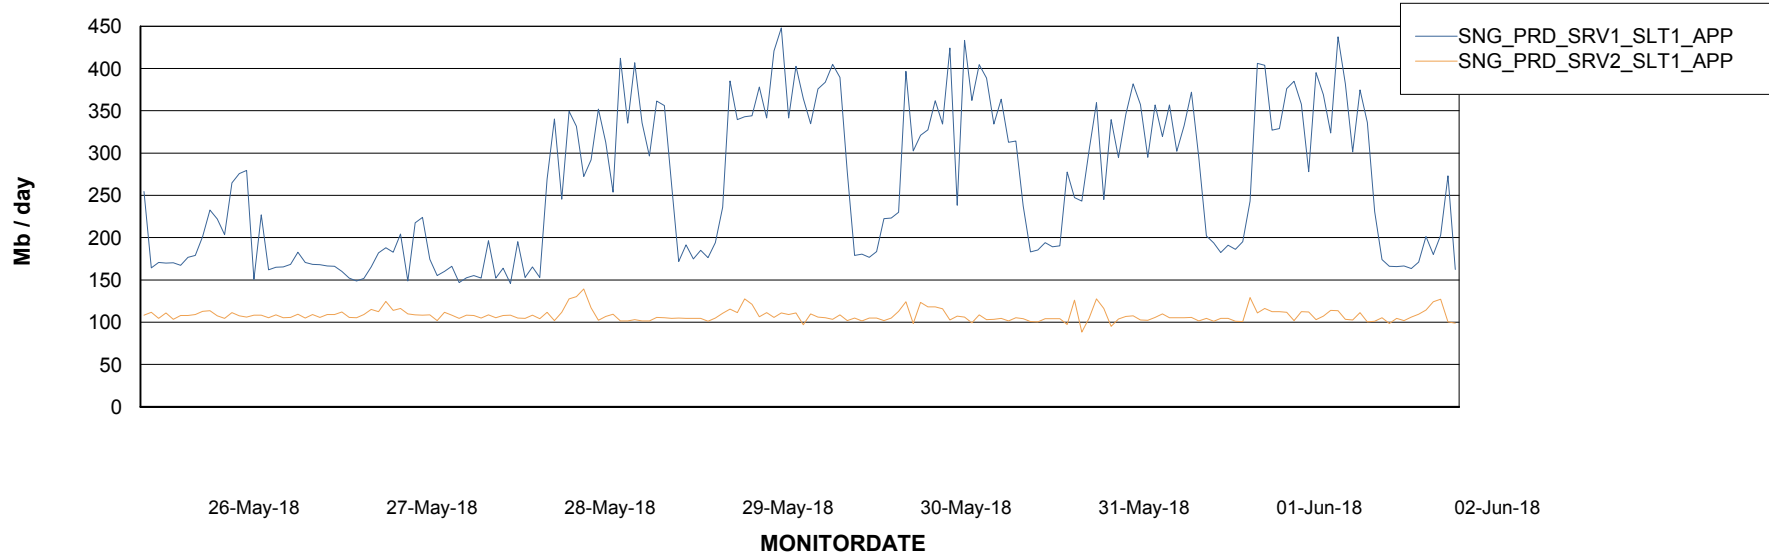

ABSSolute Application Server Services

Avg memory used per ABS Server Service