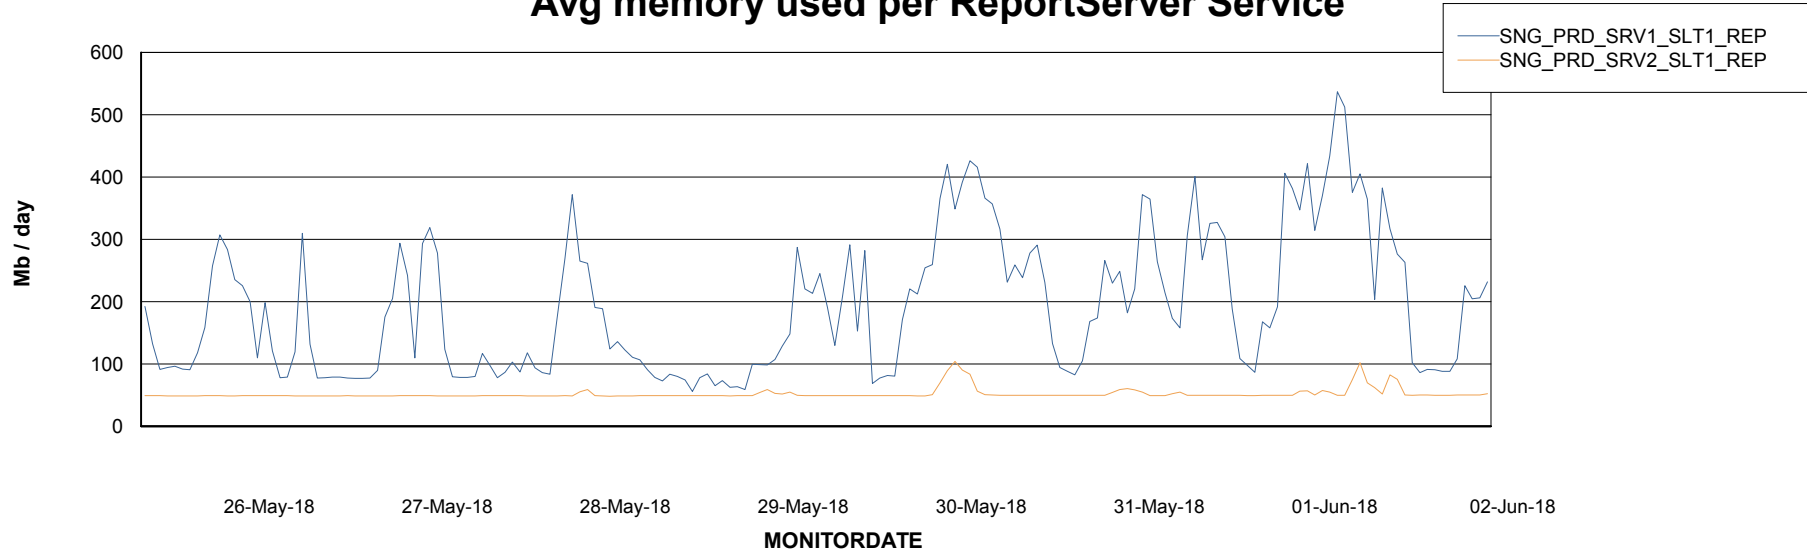

ABSSolute Application ReportServer Services

Avg memory used per ReportServer Service