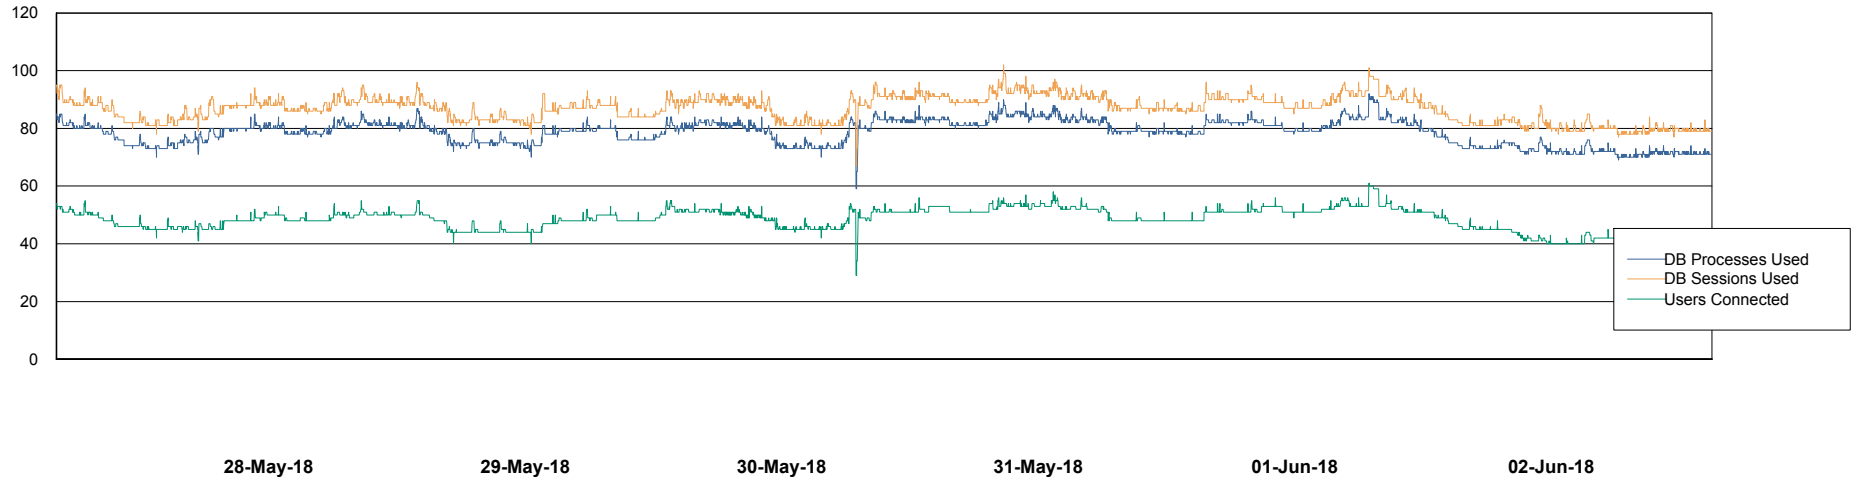

Database Performance RSSDB_Production