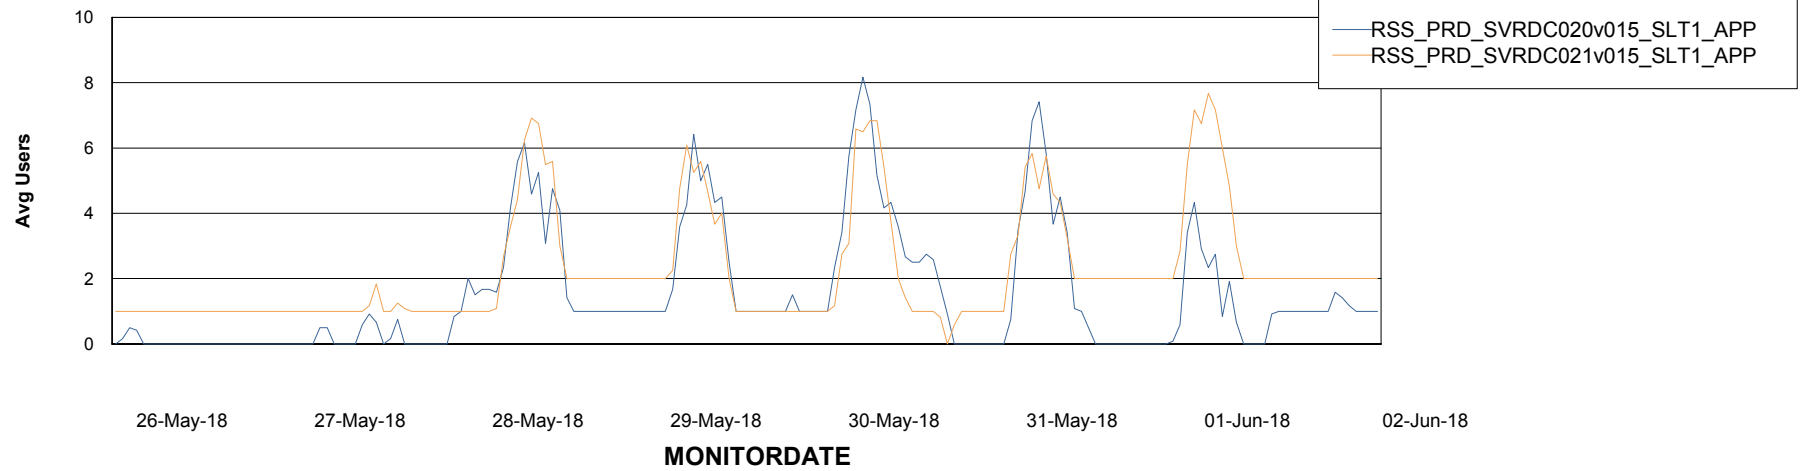

Avg users per day per ABS server