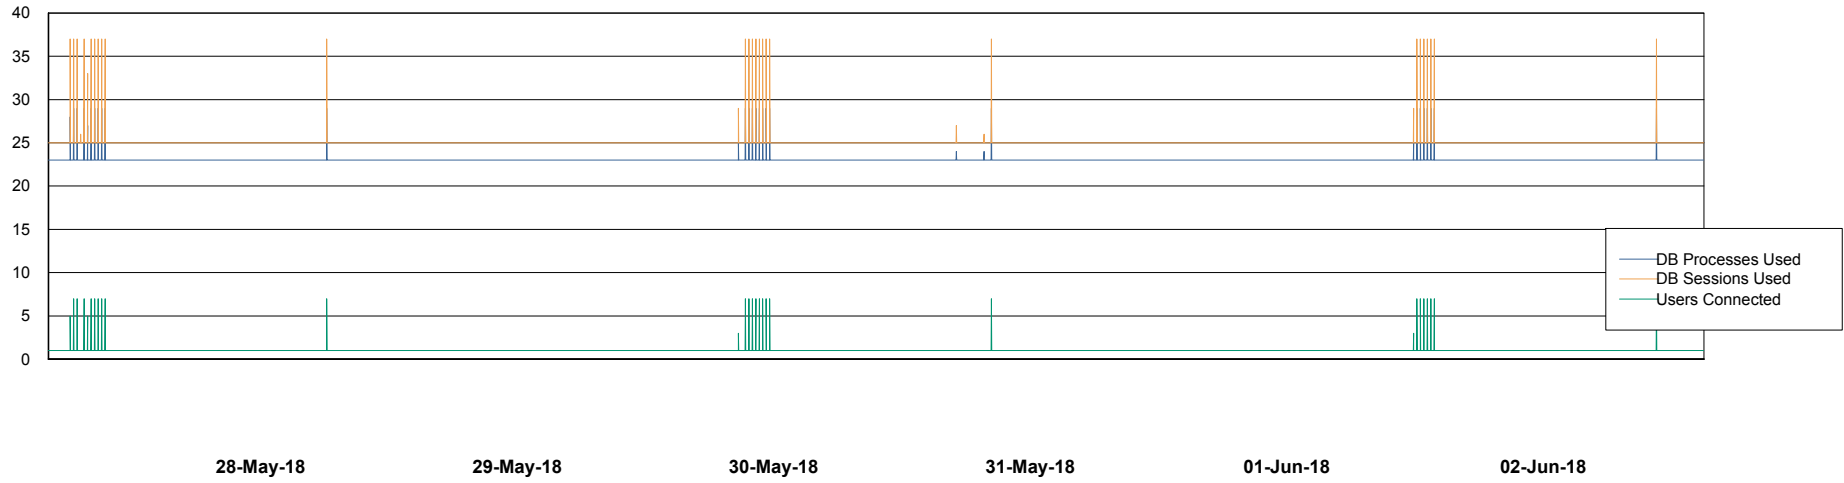

Weekly SLA Customer Report

Customer RSS Production
Database ID 52

Database Performance RSSDB_Production

Weekly SLA Customer Report

Customer RSS Production
Database ID 52

Database Performance RSSDB_Standby

Weekly SLA Customer Report