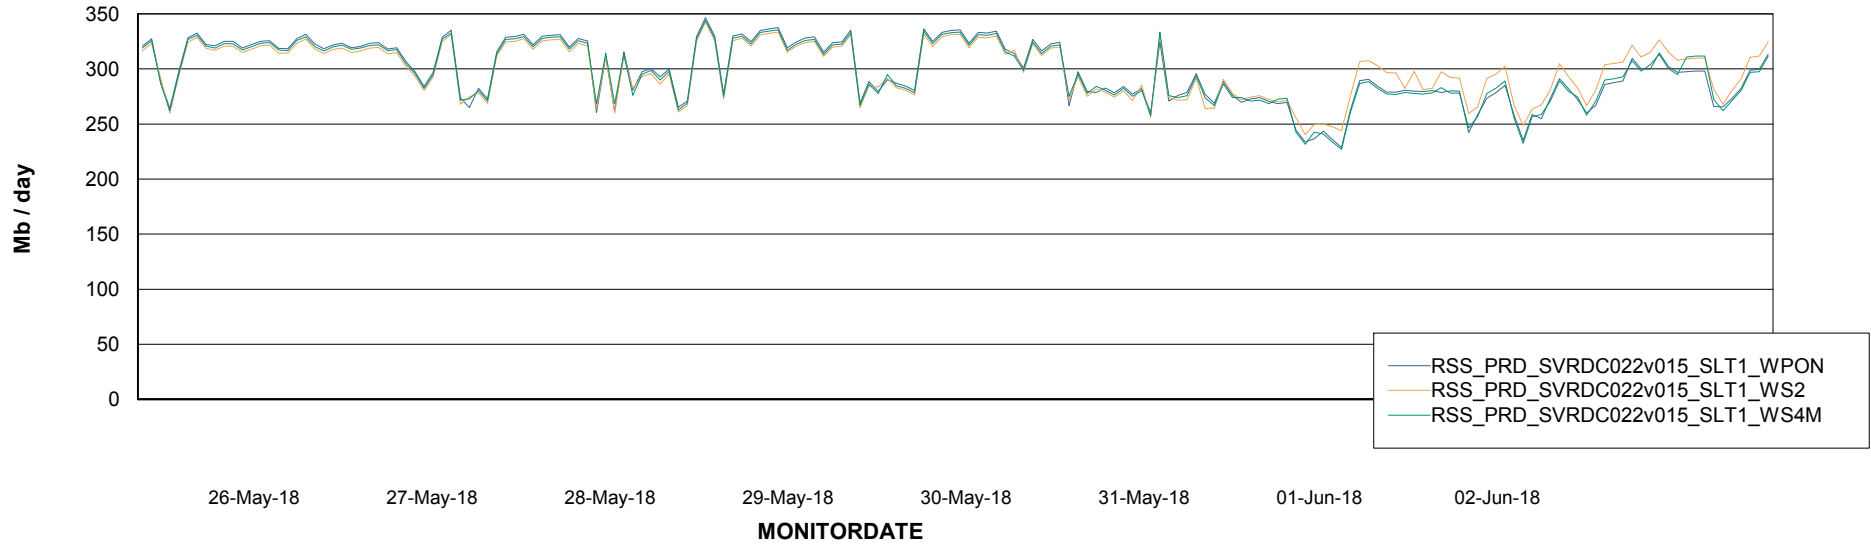

ABSSolute Web Component Services

Avg memory used per ABS Web component