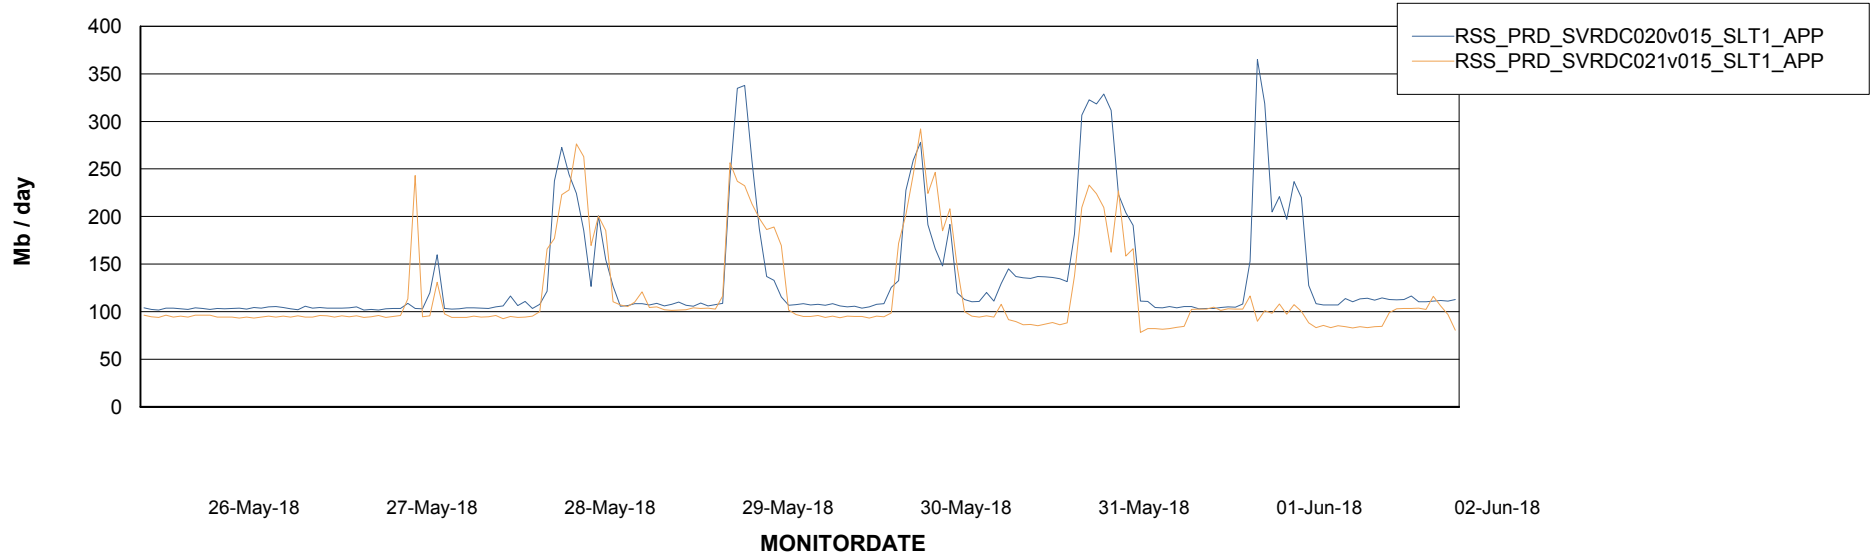

ABSSolute Application Server Services

Avg memory used per ABS Server Service