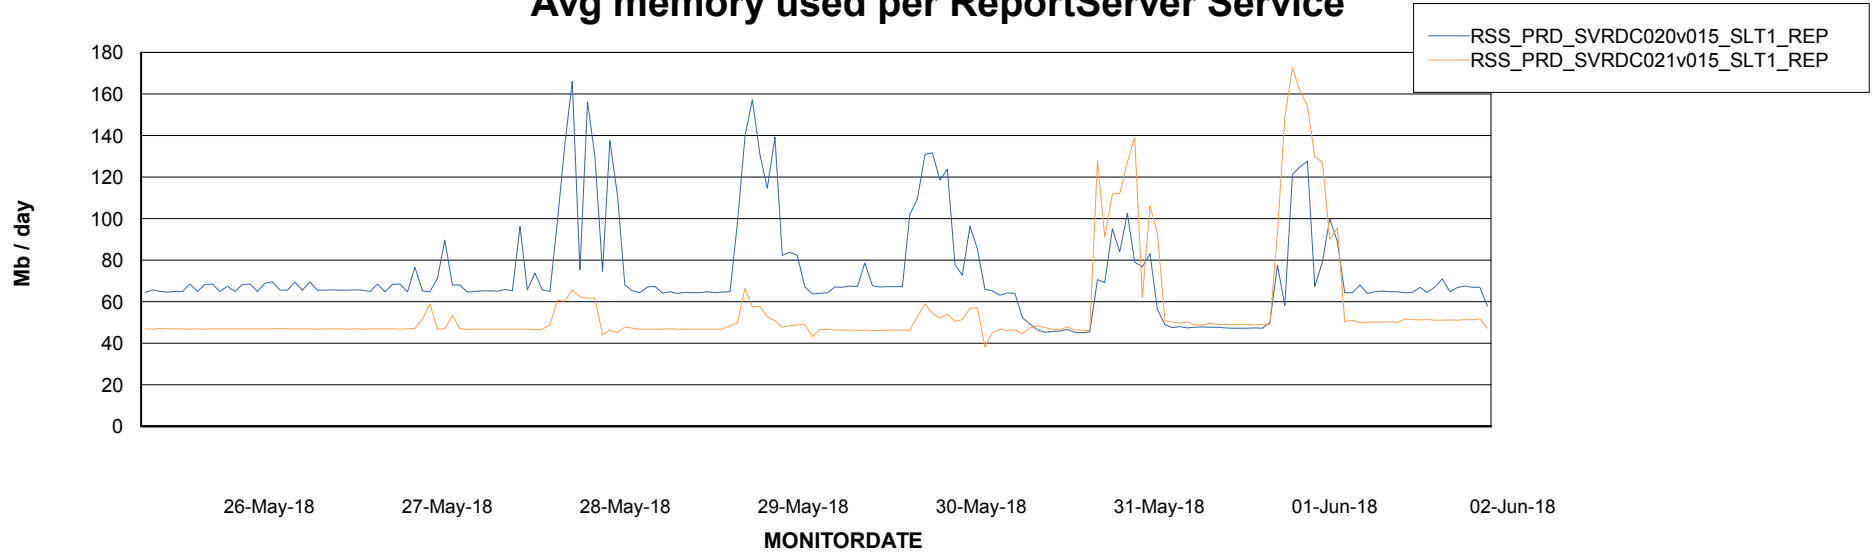

Avg memory used per ABS Server Service

Avg users per day per ABS server

Weekly SLA Customer Report

Customer RSS Production
Database ID 52

ABSSolute Application ReportServer Services

Avg memory used per ReportServer Service