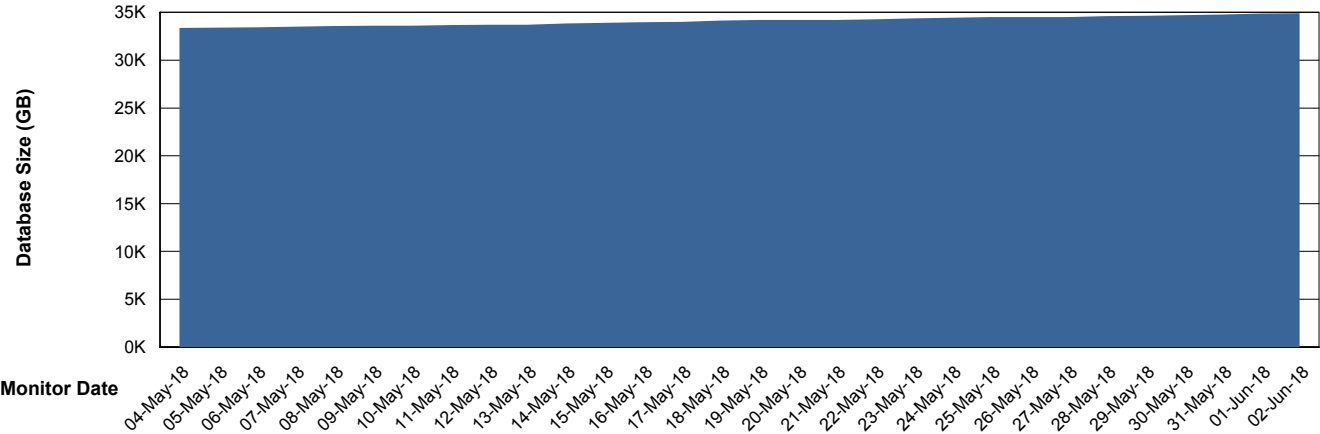

Weekly SLA Customer Report

Customer RSS Production
Database ID 52

Database Performance RSSDB_Production

Weekly SLA Customer Report

Customer RSS Production
Database ID 52

Database Performance RSSDB_Standby

Weekly SLA Customer Report

Customer RSS Production
 Database ID 52

DATABASE SIZE RSSDB_Production

Database growth over last month

Database Tablespace RSSDB_Production

Date	Tablespace Name	Filesize (Gb)	Usedsize (Gb)	Percentage free
02-Jun-18	ABSDATA	17,500	15,000	14
	INDX	21,500	18,579	14
01-Jun-18	ABSDATA	17,500	15,000	14
	INDX	21,500	18,579	14
31-May-18	ABSDATA	17,500	14,983	14
	INDX	21,500	18,544	14
30-May-18	ABSDATA	17,500	14,899	15
	INDX	21,500	18,496	14
29-May-18	ABSDATA	17,500	14,889	15
	INDX	21,500	18,447	14
28-May-18	ABSDATA	17,500	14,879	15
	INDX	21,500	18,427	14
27-May-18	ABSDATA	17,500	14,852	15
	INDX	21,500	18,360	15