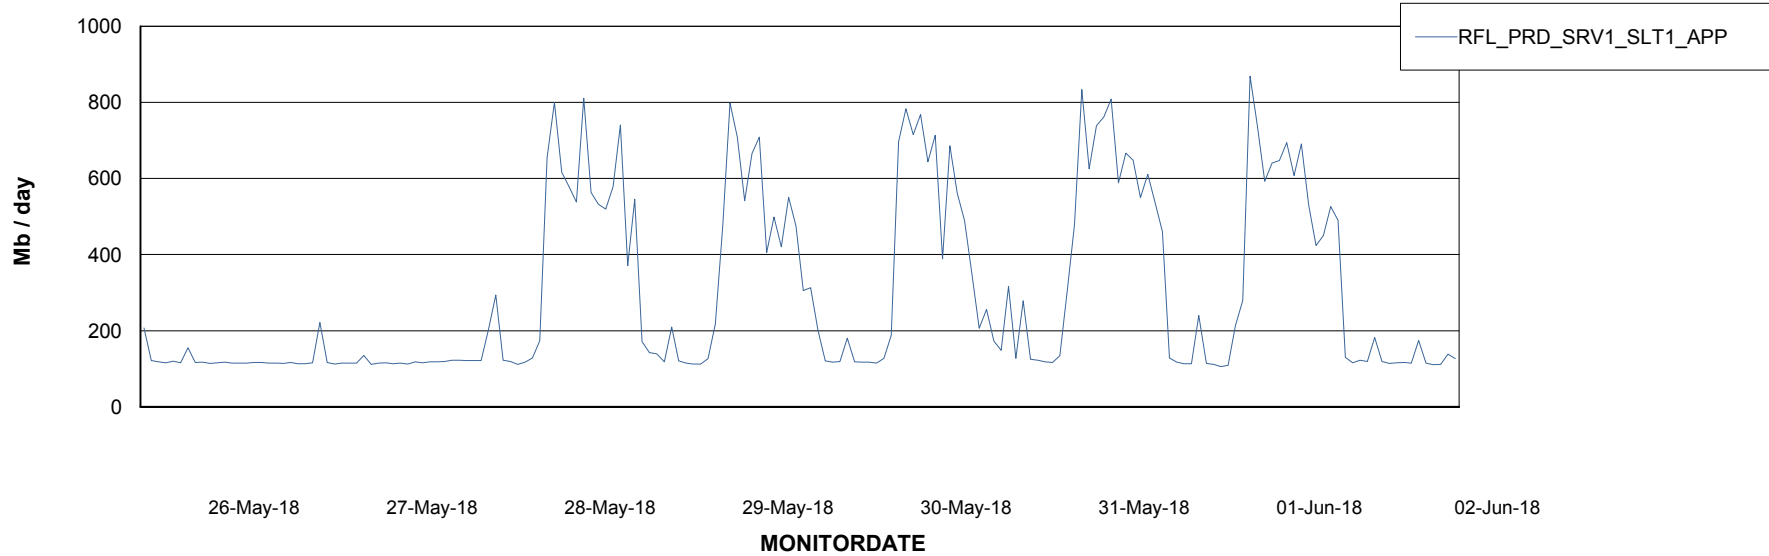

ABSolute Application Server Services

Avg memory used per ABS Server Service