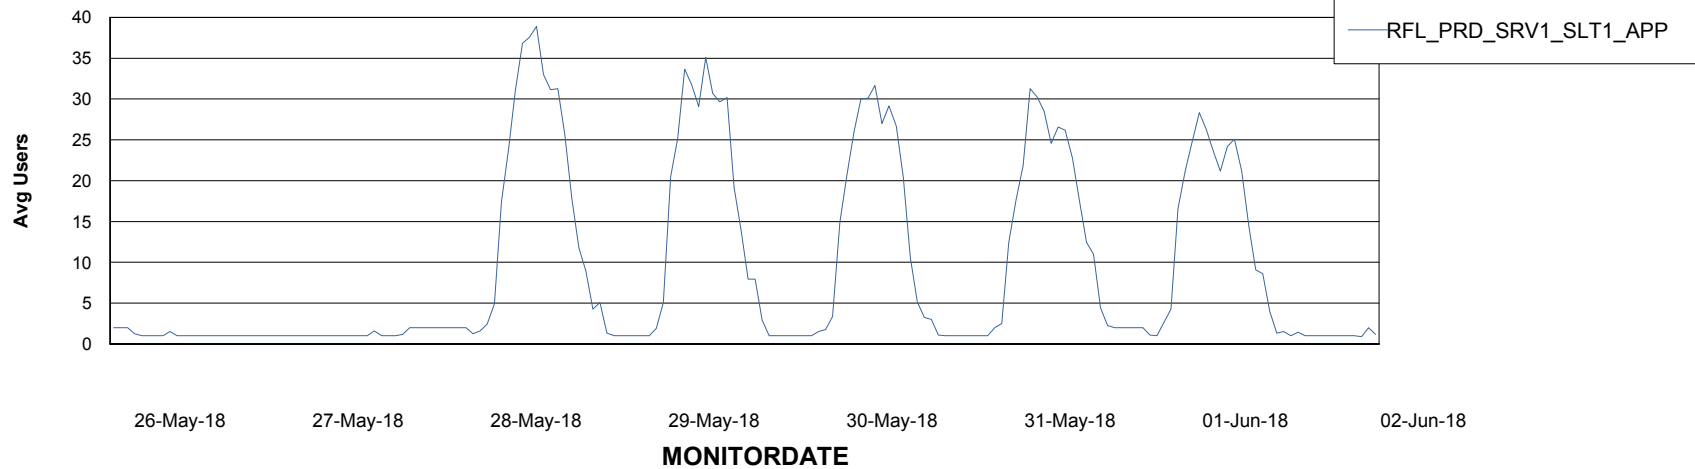

Avg users per day per ABS server