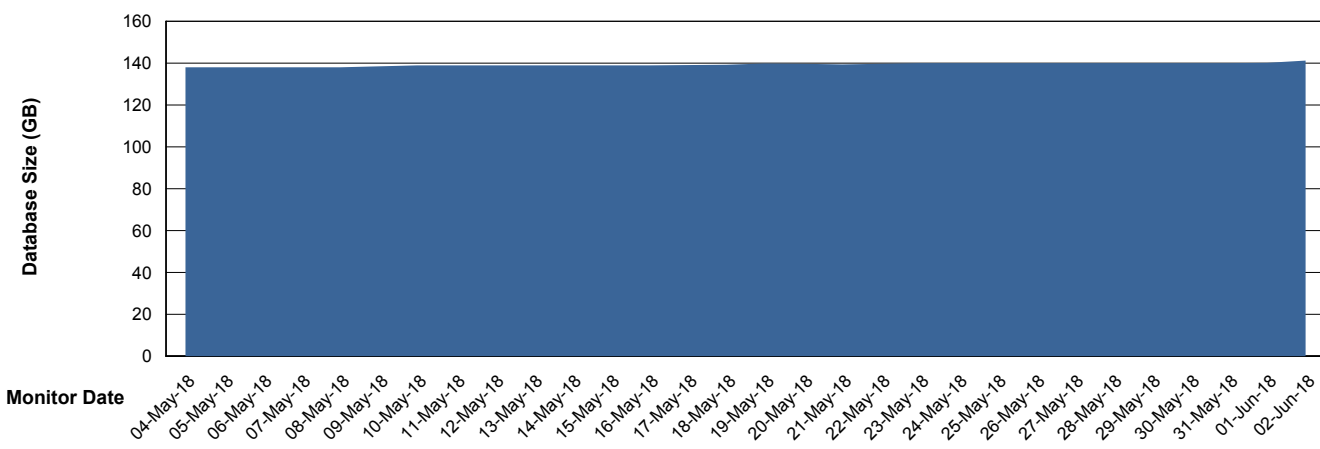

Weekly SLA Customer Report

Customer RFL_Production
Database ID 36

Database Performance RFLDB_Production

Weekly SLA Customer Report

Customer RFL_Production
Database ID 36

Database Performance RFLDB_Standby

Weekly SLA Customer Report

Customer RFL_Production
 Database ID 36

DATABASE SIZE RFLDB_Production

Database growth over last month

Database Tablespace RFLDB_Production

Date	Tablespace Name	Filesize (Gb)	Usedsize (Gb)	Percentage free
02-Jun-18	ABSDATA	52	42	19
	INDX	113	97	14
01-Jun-18	ABSDATA	52	41	21
	INDX	113	97	14
31-May-18	ABSDATA	52	41	21
	INDX	113	97	14
30-May-18	ABSDATA	52	41	21
	INDX	113	97	14
29-May-18	ABSDATA	52	41	21
	INDX	113	97	14
28-May-18	ABSDATA	52	41	21
	INDX	113	97	14
27-May-18	ABSDATA	52	41	21
	INDX	113	97	14