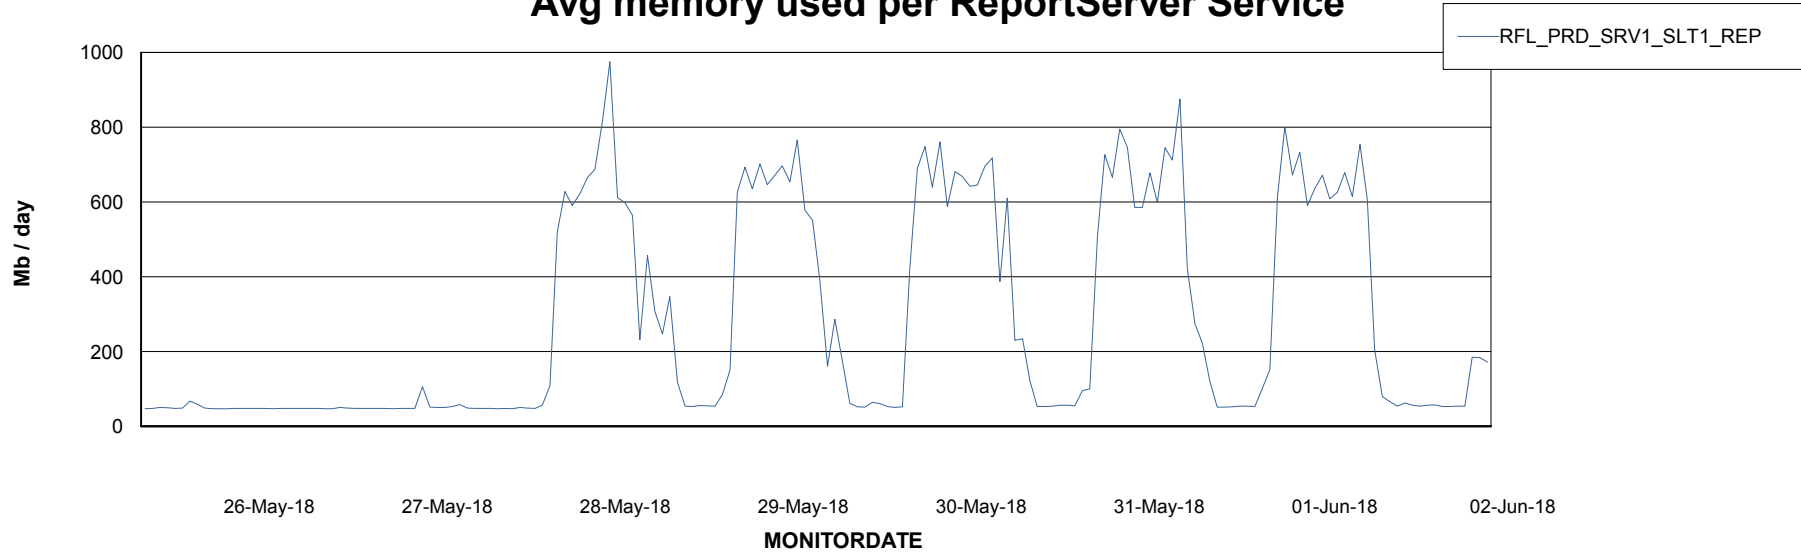

Avg memory used per ABS Server Service

Avg users per day per ABS server

Weekly SLA Customer Report

Customer RFL_Production
Database ID 36

ABSSolute Application ReportServer Services

Avg memory used per ReportServer Service