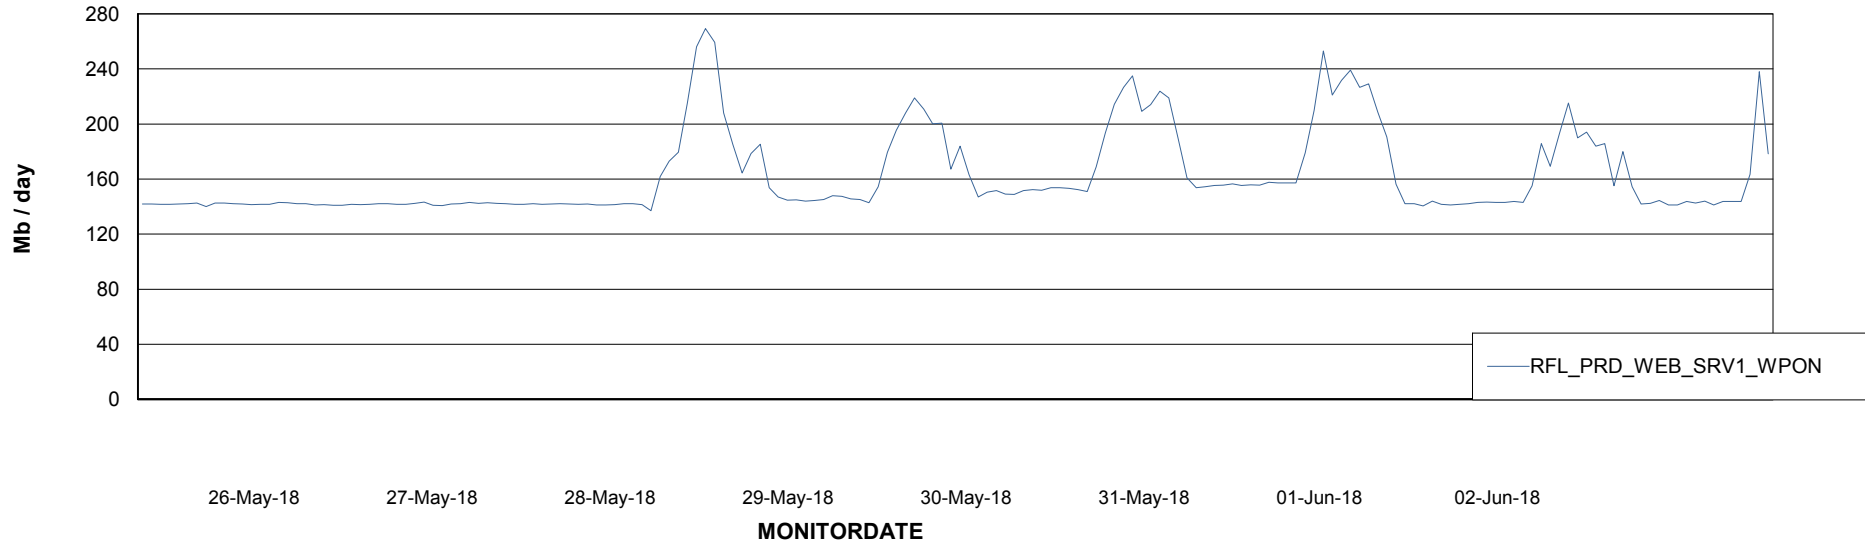

ABSSolute Web Component Services

Avg memory used per ABS Web component