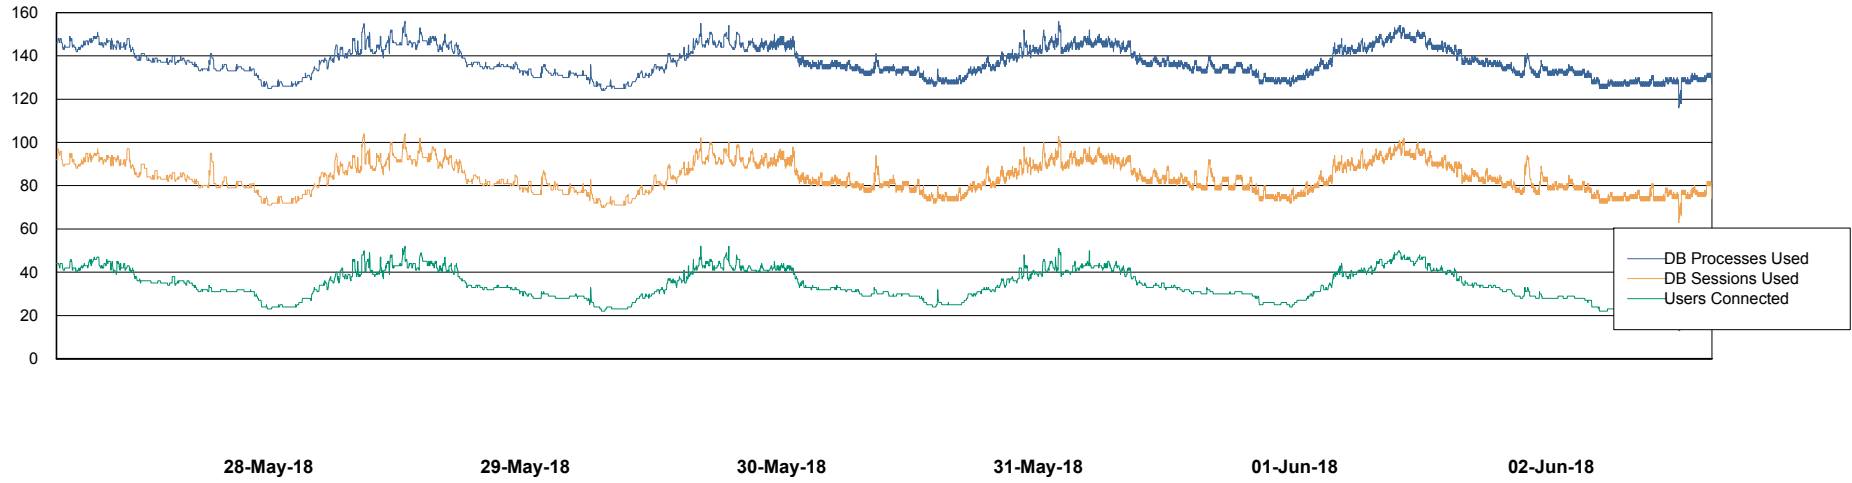

Harddisk Usage RFL_STB

	Free disk space on c: (%)	Total disk space on c: (Gb)	Free disk space on d: (%)	Total disk space on d: (Gb)	Free disk space on e: (%)	Total disk space on e: (Gb)	Free disk space on f: (%)	Total disk space on f: (Gb)
02-Jun-18	58	195	83	559	68	559	90	363
01-Jun-18	58	195	83	559	68	559	83	363
31-May-18	58	195	83	559	68	559	72	363
30-May-18	58	195	83	559	68	559	73	363
29-May-18	58	195	83	559	68	559	73	363
28-May-18	58	195	83	559	68	559	74	363
27-May-18	58	195	83	559	68	559	74	363

Weekly SLA Customer Report

Customer RFL_Production
Database ID 36

Database Performance RFLDB_Production

Weekly SLA Customer Report

Customer RFL_Production
Database ID 36

Database Performance RFLDB_Standby

Weekly SLA Customer Report