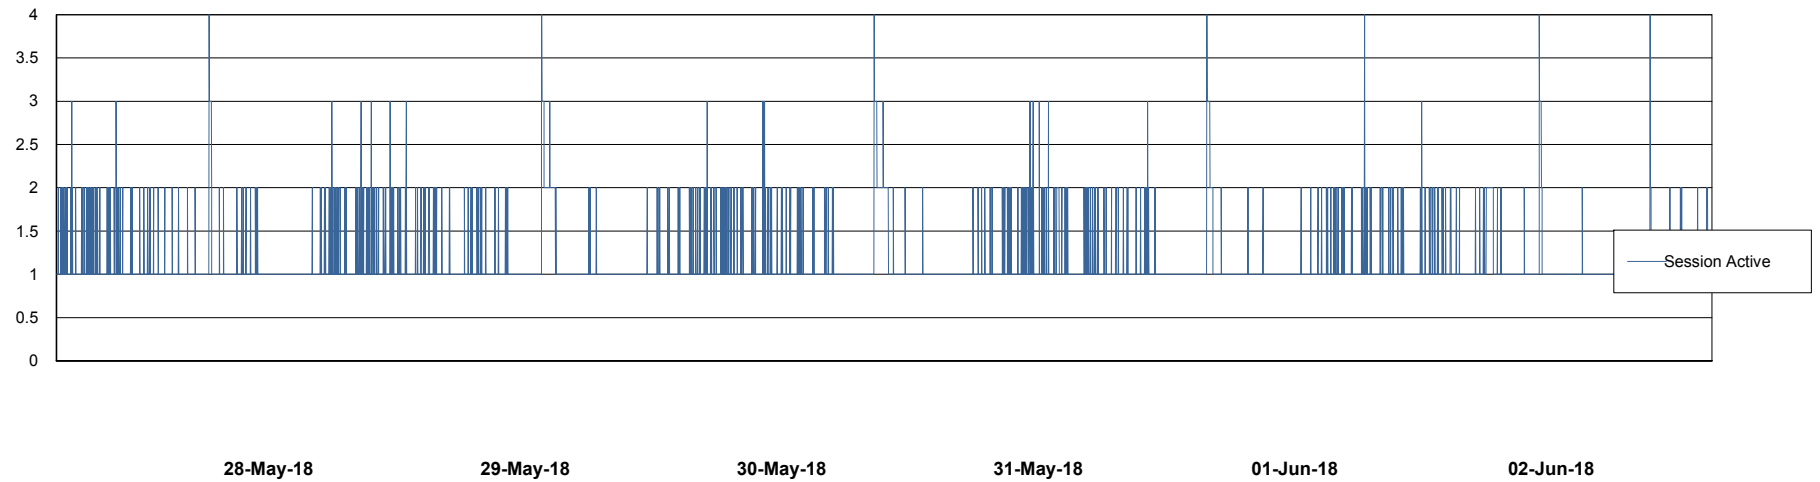

Harddisk Usage RFL_STB

	Free disk space on c: (%)	Total disk space on c: (Gb)	Free disk space on d: (%)	Total disk space on d: (Gb)	Free disk space on e: (%)	Total disk space on e: (Gb)	Free disk space on f: (%)	Total disk space on f: (Gb)
02-Jun-18	58	195	83	559	68	559	90	363
01-Jun-18	58	195	83	559	68	559	83	363
31-May-18	58	195	83	559	68	559	72	363
30-May-18	58	195	83	559	68	559	73	363
29-May-18	58	195	83	559	68	559	73	363
28-May-18	58	195	83	559	68	559	74	363
27-May-18	58	195	83	559	68	559	74	363

Weekly SLA Customer Report

Customer RFL_Production
Database ID 36

Database Performance RFLDB_Production

Weekly SLA Customer Report

Customer RFL_Production
Database ID 36

Database Performance RFLDB_Standby

Weekly SLA Customer Report