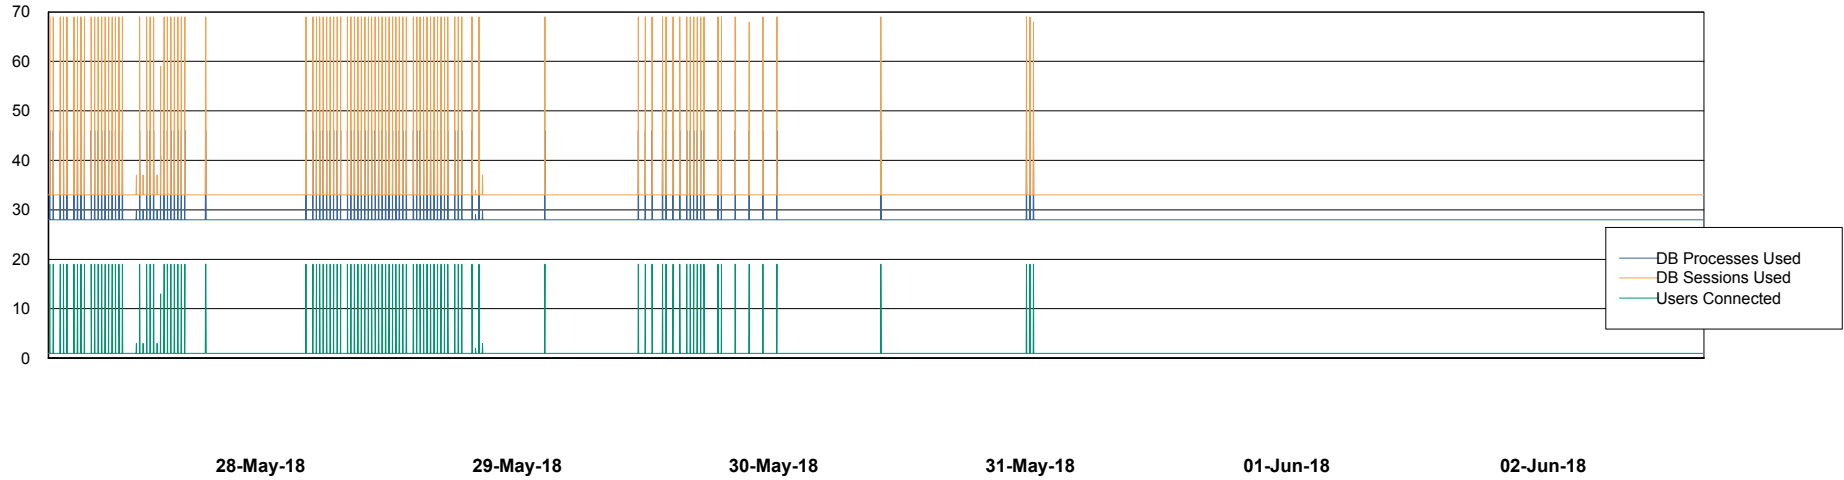

Weekly SLA Customer Report

Customer RFL_Production
Database ID 36

Database Performance RFLDB_Production

Weekly SLA Customer Report

Customer RFL_Production
Database ID 36

Database Performance RFLDB_Standby

Weekly SLA Customer Report