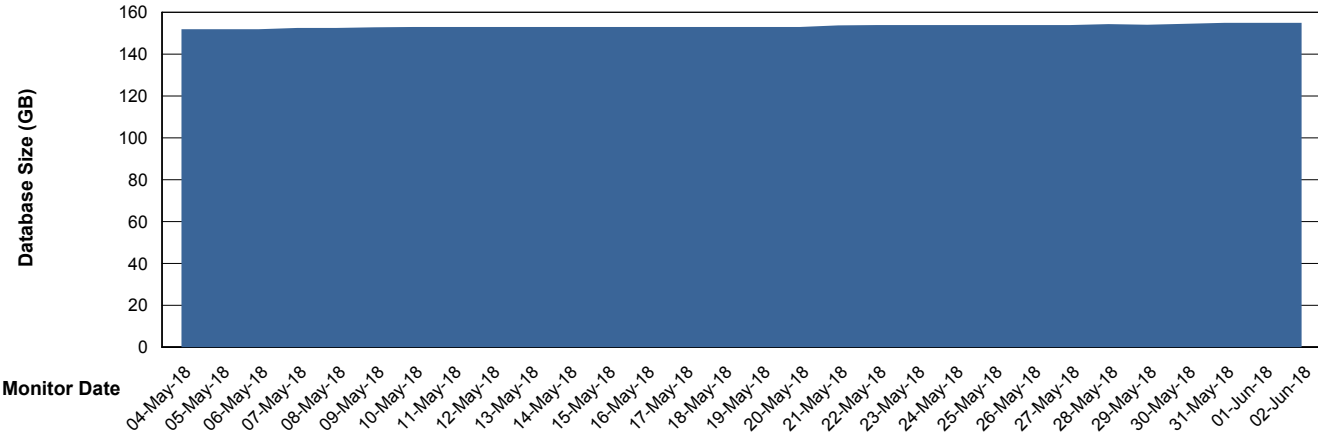

DATABASE SIZE PHSDB_Production

Database growth over last month