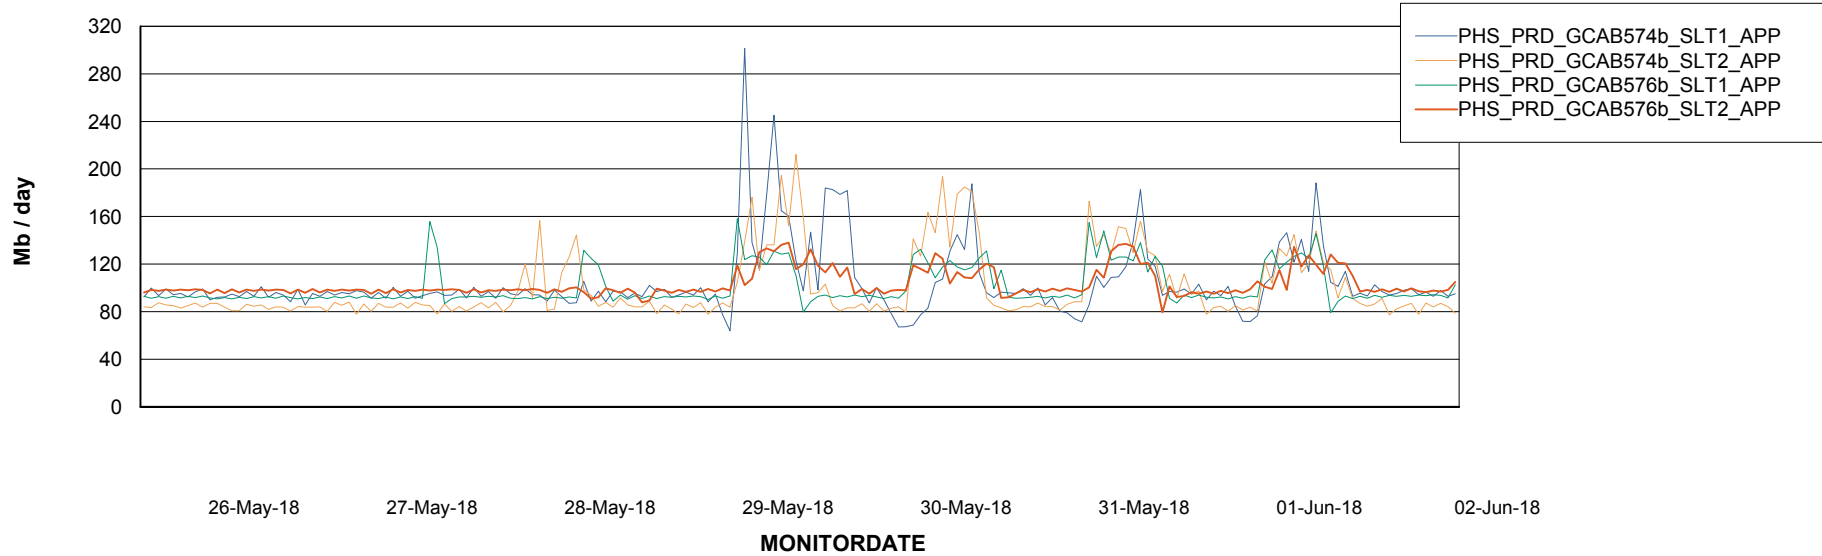

ABSSolute Application Server Services

Avg memory used per ABS Server Service