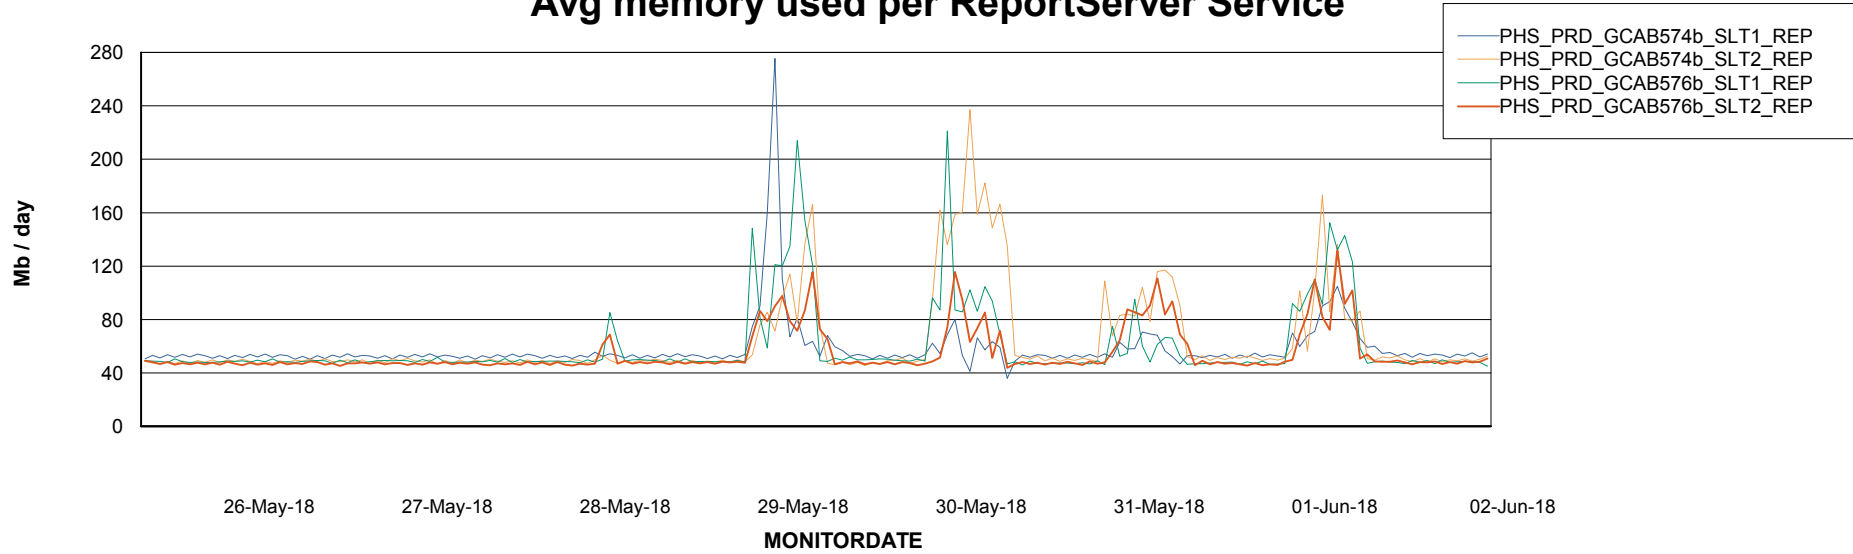

Avg memory used per ABS Server Service

Avg users per day per ABS server

Weekly SLA Customer Report

Customer PHS_Production
Database ID 47

ABSSolute Application ReportServer Services

Avg memory used per ReportServer Service