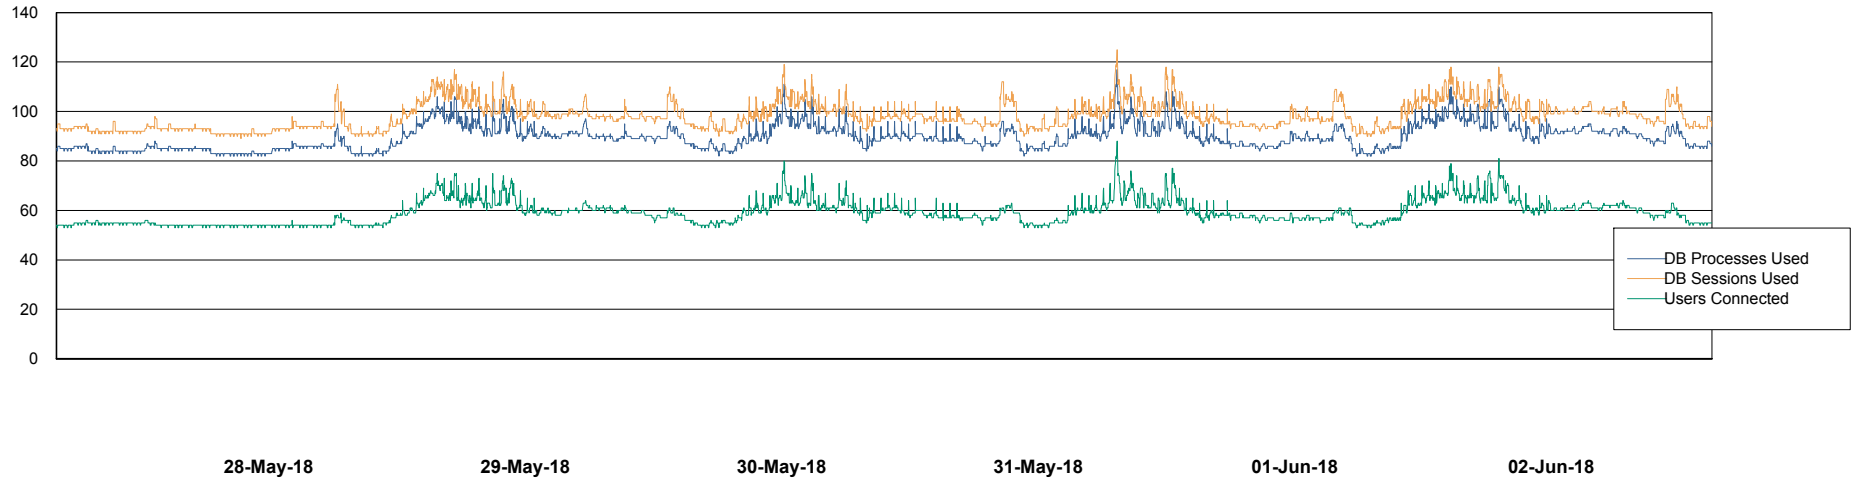

Database Performance PCODB_Production