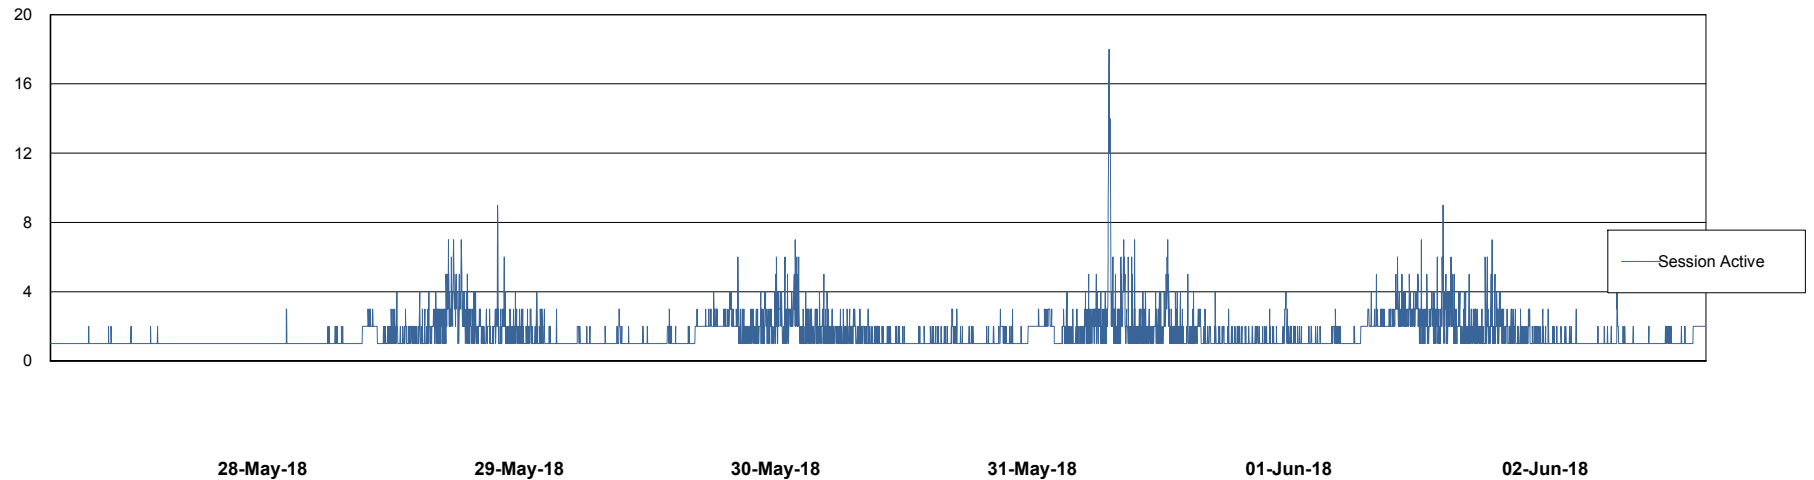

Database Performance PCODB_Production