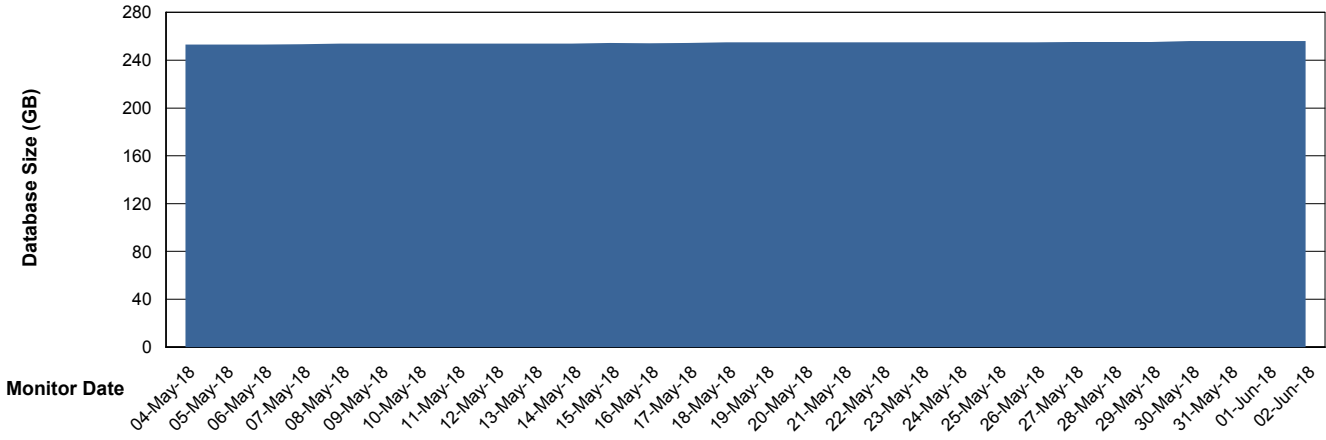

DATABASE SIZE PCODB_Production

Database growth over last month