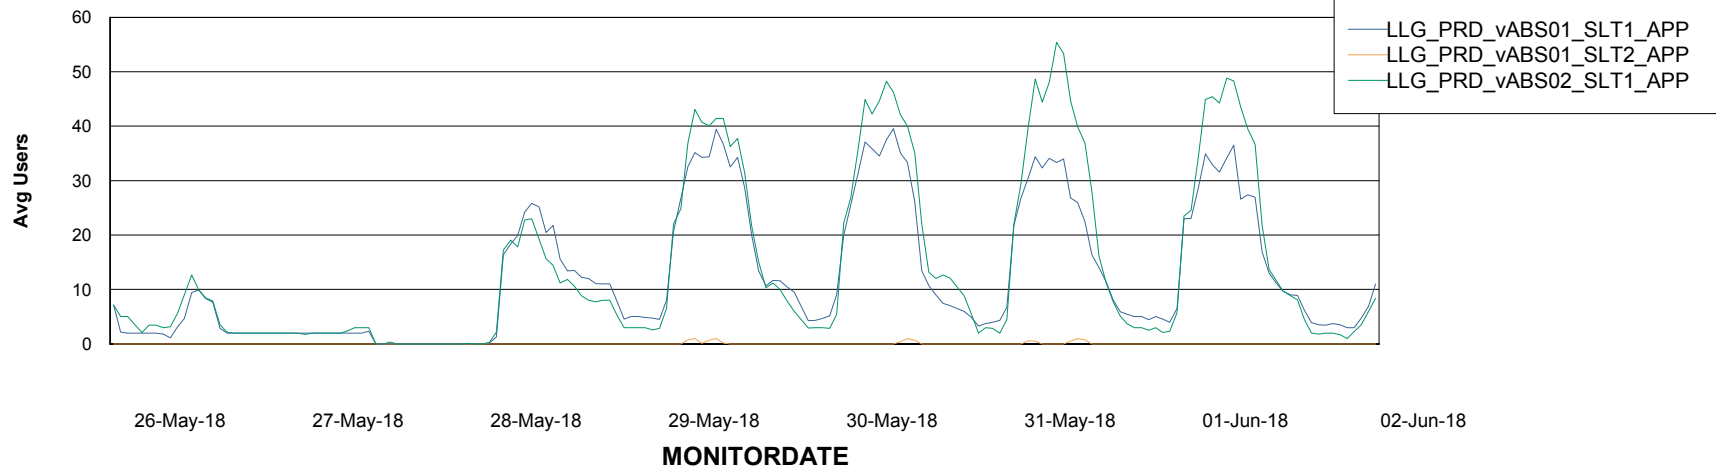

Weekly SLA Customer Report

Customer LLG_Production
Database ID 53

ABSolute Application Server Services

Avg memory used per ABS Server Service

Avg users per day per ABS server

Weekly SLA Customer Report

Customer LLG_Production
Database ID 53