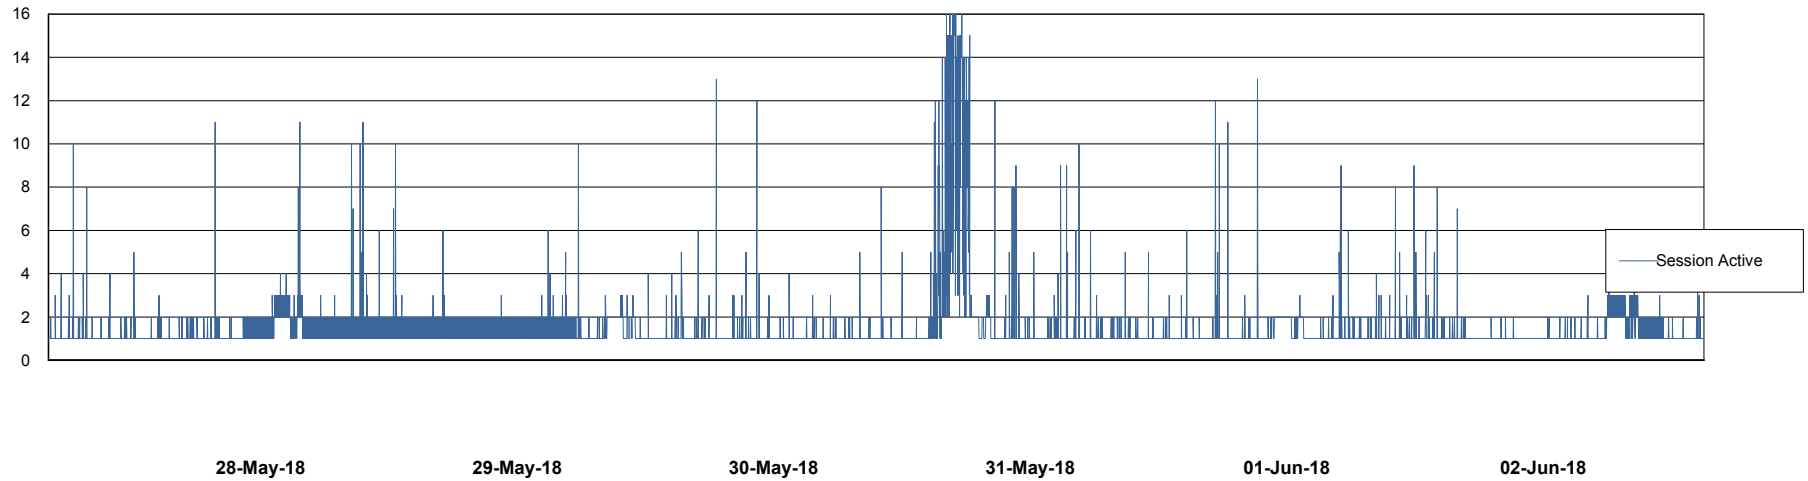

Weekly SLA Customer Report

Customer LLG_Production
Database ID 53

Database Performance LLGDB_Production

Weekly SLA Customer Report

Customer LLG_Production
Database ID 53

Database Performance LLGDB_Standby

Weekly SLA Customer Report