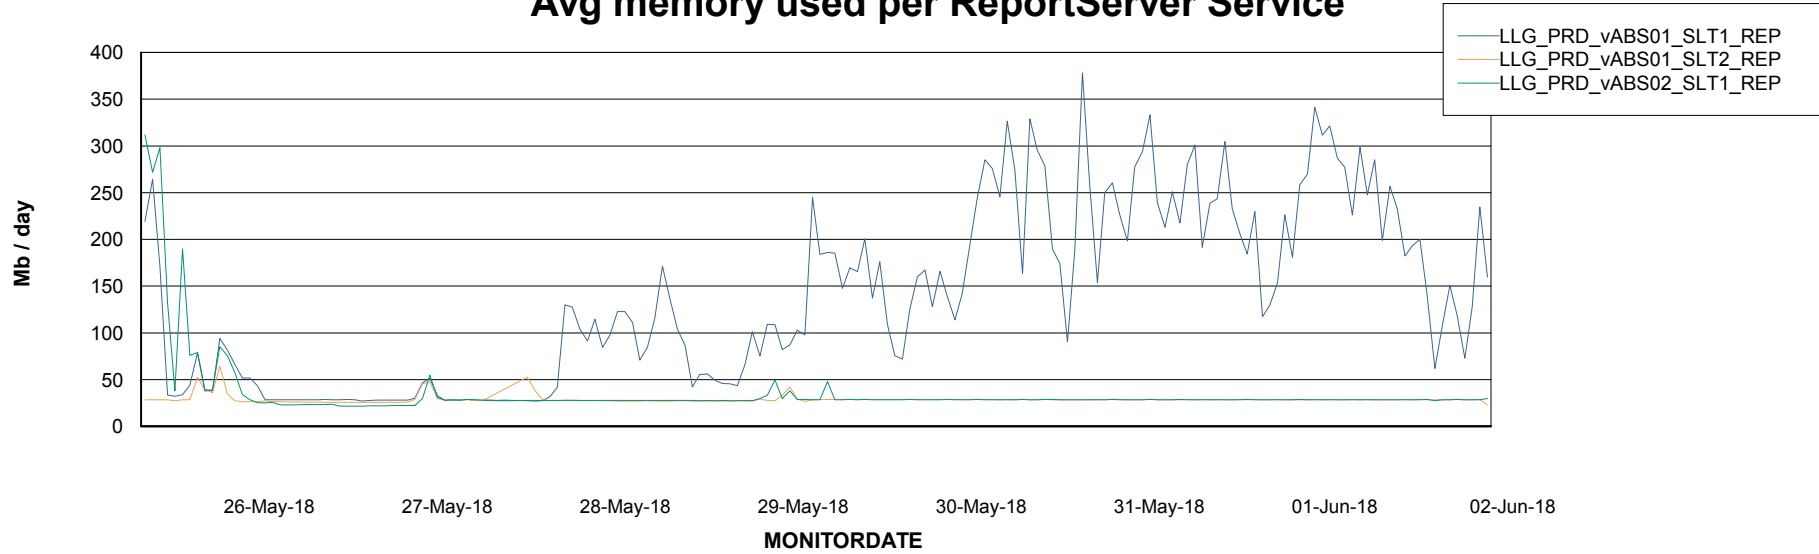

ABSSolute Application ReportServer Services

Avg memory used per ReportServer Service