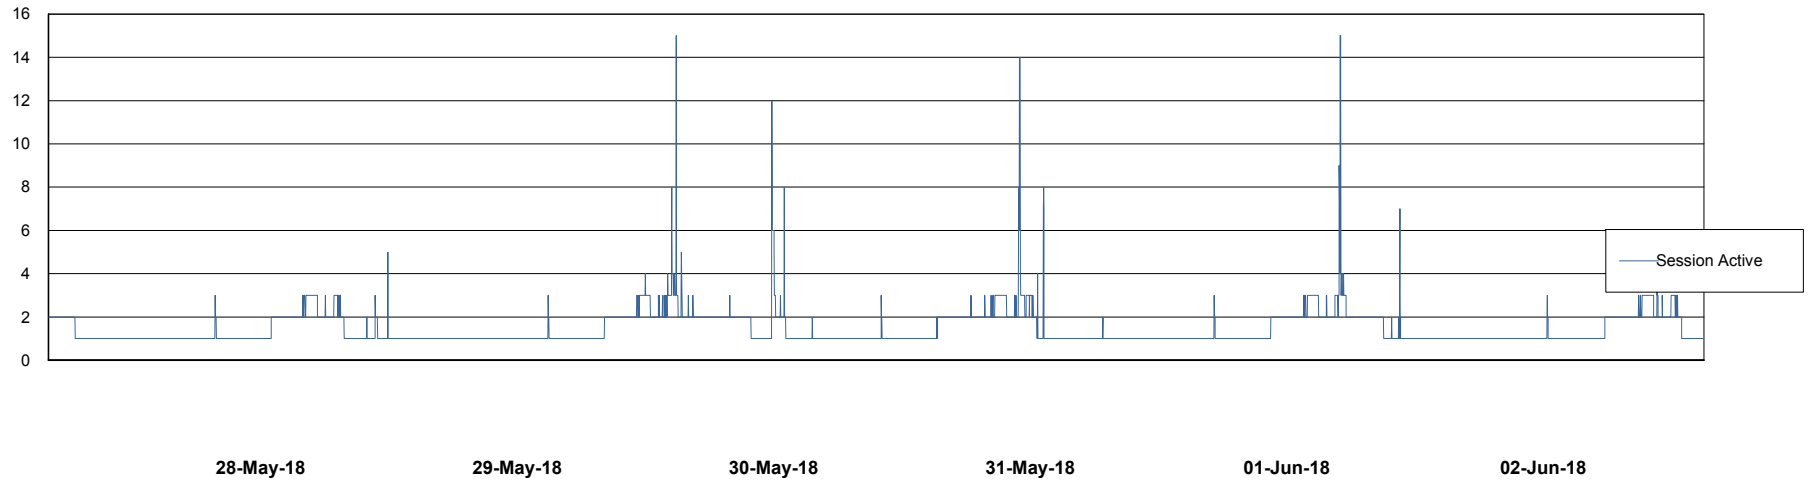

Database Performance LLGDBBI_Production