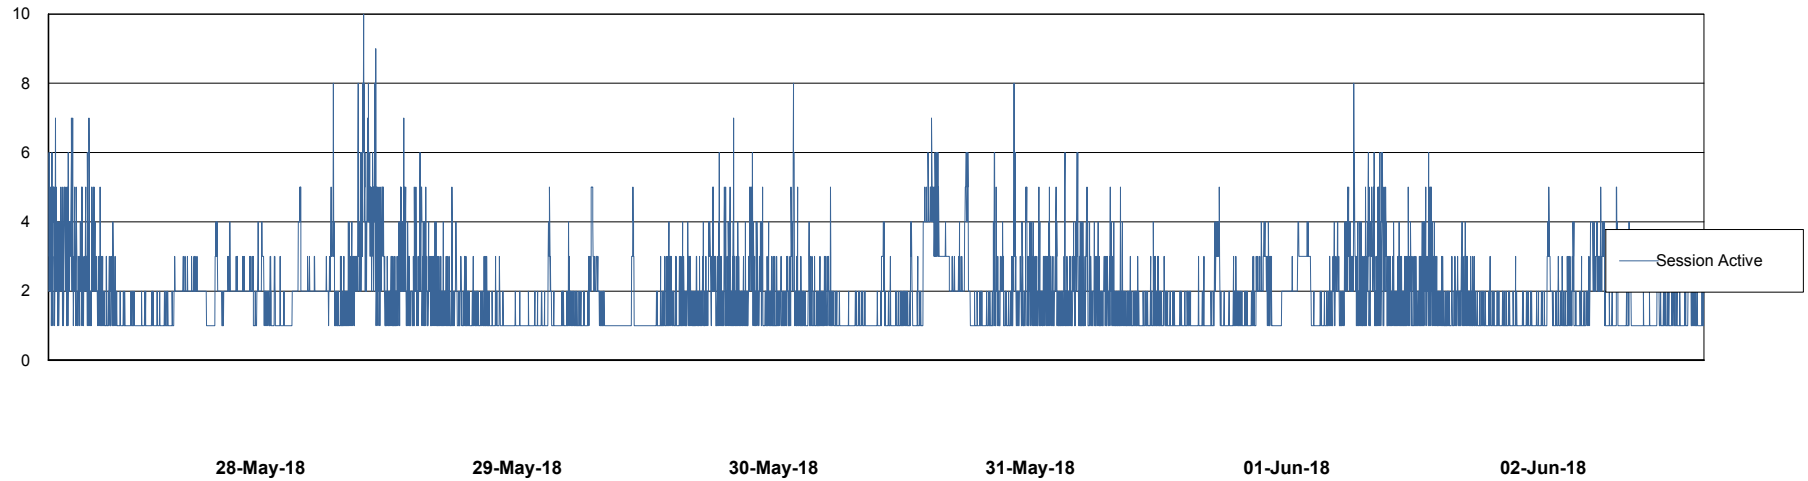

Database Performance LLGDB_Production