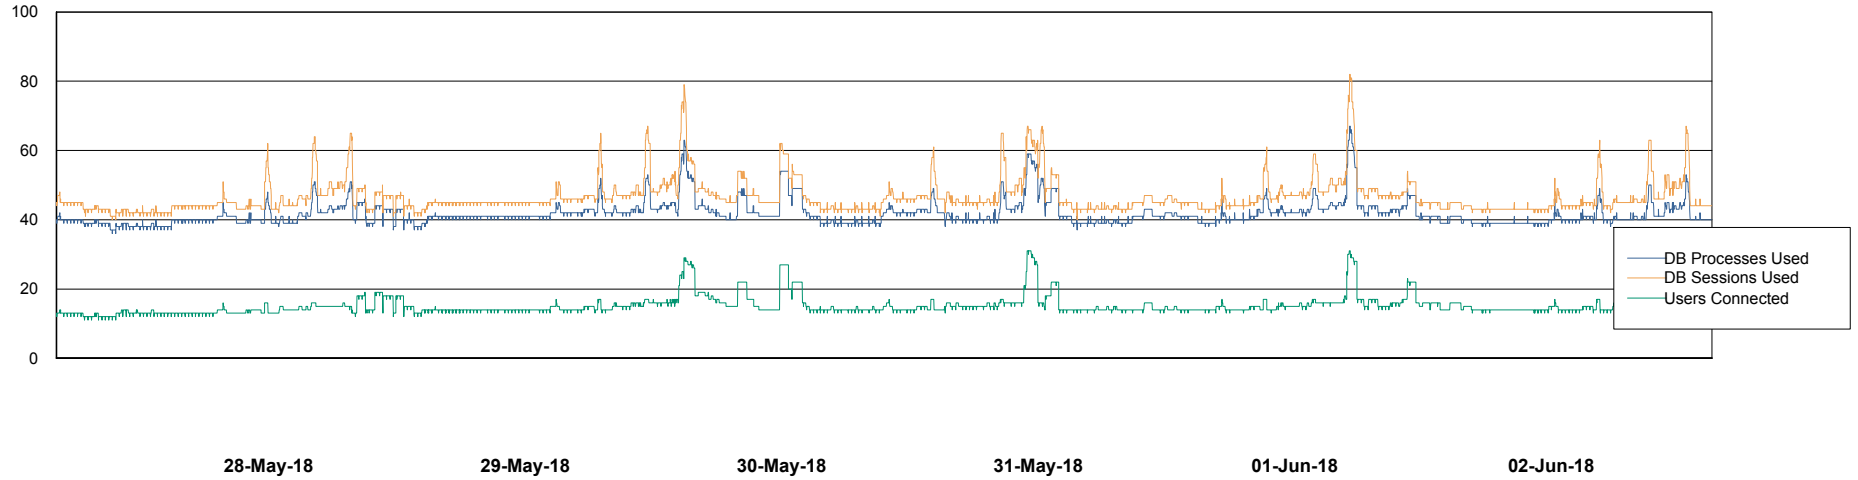

Database Performance LLGDBBI_Production