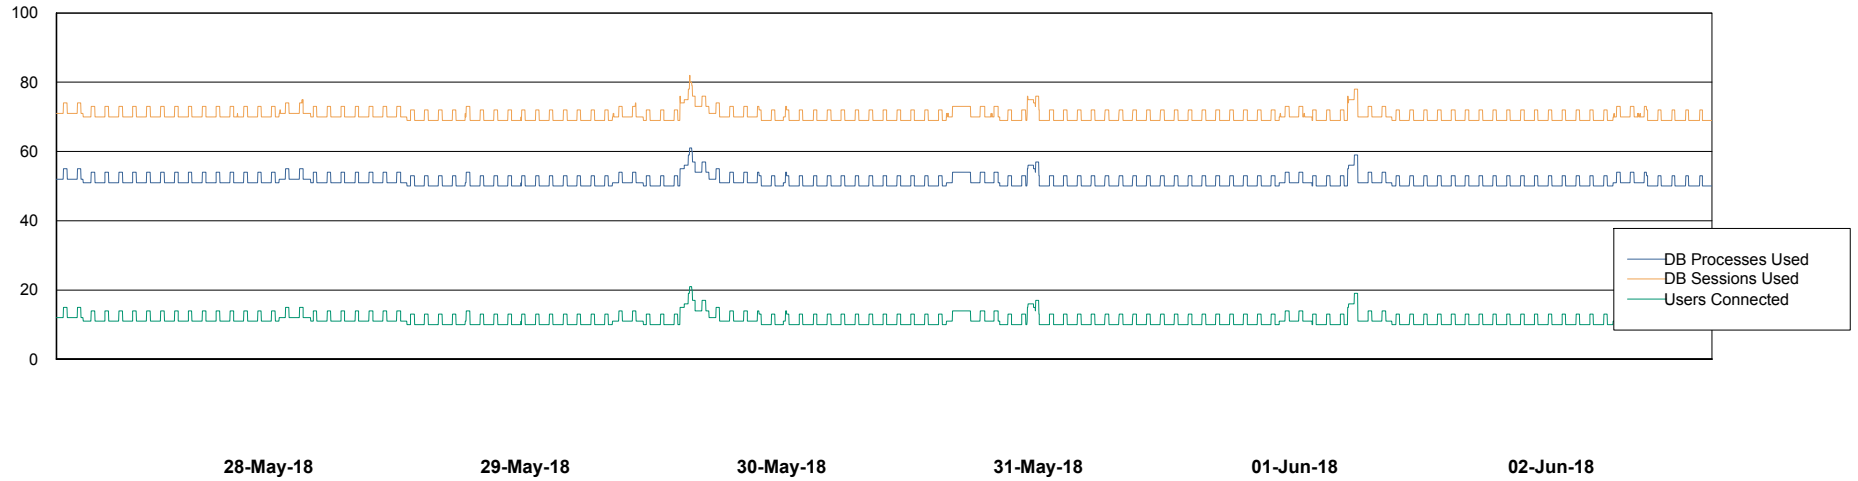

Weekly SLA Customer Report

Customer LLG_Production
Database ID 53

Database Performance LLGDB_Production

Weekly SLA Customer Report

Customer LLG_Production
Database ID 53

Database Performance LLGDB_Standby

Weekly SLA Customer Report