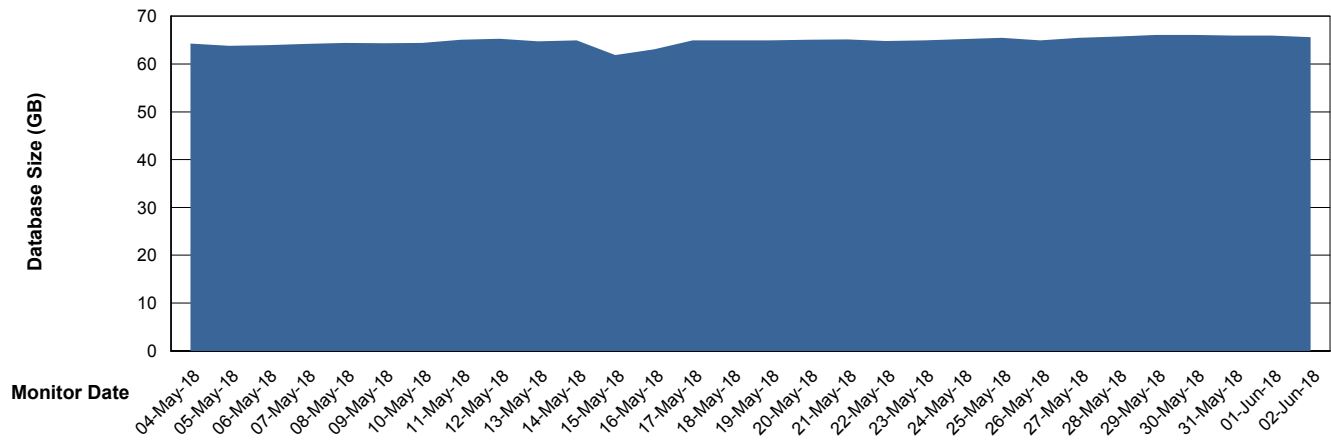

Customer LLG_Production
Database ID 53

Database Performance LLGDBBI_Production

Weekly SLA Customer Report

Customer LLG_Production
Database ID 53

DATABASE SIZE LLGDB_Production

Database growth over last month

DATABASE SIZE LLGDBBI_Production

Database growth over last month

Weekly SLA Customer Report

Customer LLG_Production
Database ID 53

Database Tablespace		LLGDB_Production		
Date	Tablespace Name	Filesize (Gb)	Usedsize (Gb)	Percentage free
02-Jun-18	ABSDATA	98	72	27
	INDX	122	97	20
01-Jun-18	ABSDATA	98	72	27
	INDX	122	97	20
31-May-18	ABSDATA	98	72	27
	INDX	122	97	20
30-May-18	ABSDATA	98	72	27
	INDX	122	97	20
29-May-18	ABSDATA	98	72	27
	INDX	122	97	20
28-May-18	ABSDATA	98	72	27
	INDX	122	97	20
27-May-18	ABSDATA	98	75	23
	INDX	122	103	16