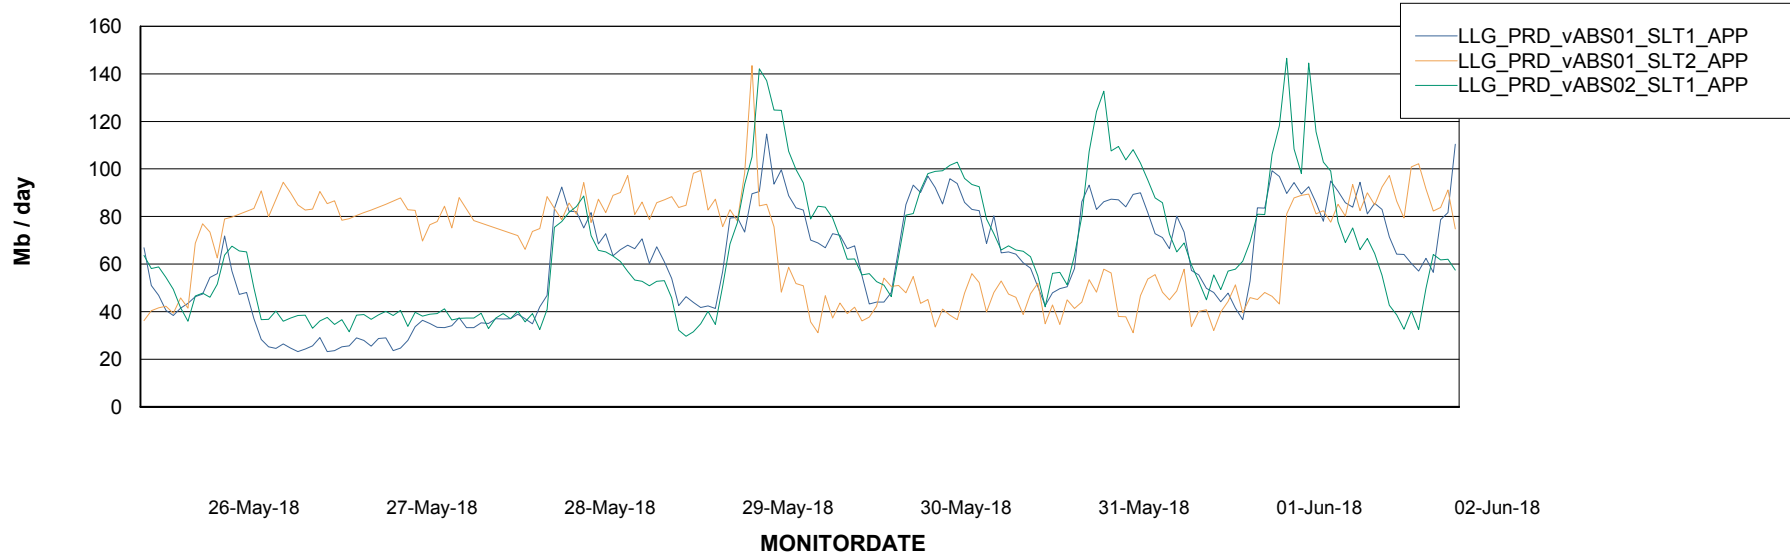

ABSolute Application Server Services

Avg memory used per ABS Server Service