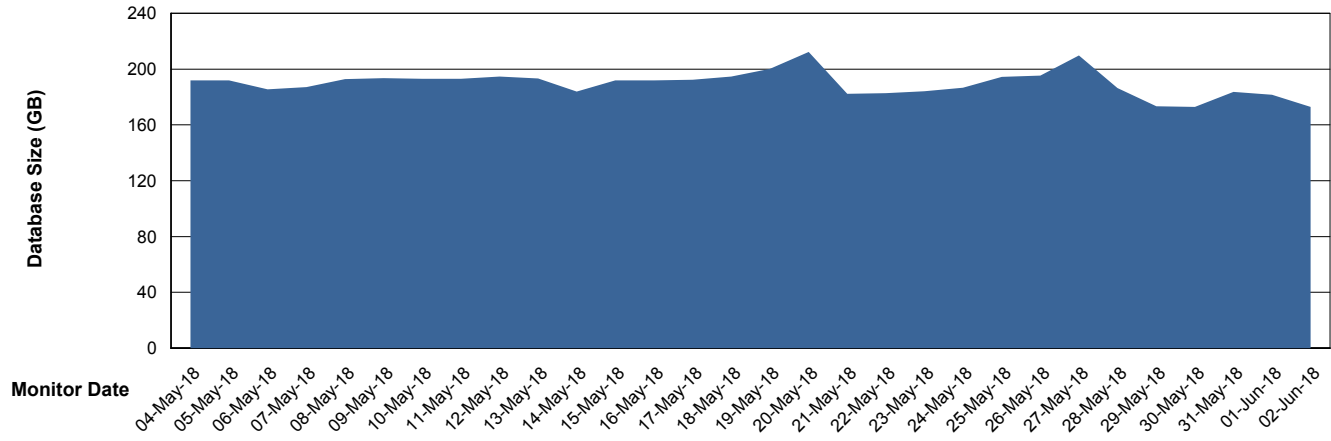

Customer LLG_Production
Database ID 53

Database Performance LLGDBBI_Production

Weekly SLA Customer Report

Customer LLG_Production
Database ID 53

DATABASE SIZE LLGDB_Production

Database growth over last month

DATABASE SIZE LLGDBBI_Production

Database growth over last month

Weekly SLA Customer Report

Customer LLG_Production
Database ID 53

Database Tablespace		LLGDB_Production		
Date	Tablespace Name	Filesize (Gb)	Usedsize (Gb)	Percentage free
02-Jun-18	ABSDATA	98	72	27
	INDX	122	97	20
01-Jun-18	ABSDATA	98	72	27
	INDX	122	97	20
31-May-18	ABSDATA	98	72	27
	INDX	122	97	20
30-May-18	ABSDATA	98	72	27
	INDX	122	97	20
29-May-18	ABSDATA	98	72	27
	INDX	122	97	20
28-May-18	ABSDATA	98	72	27
	INDX	122	97	20
27-May-18	ABSDATA	98	75	23
	INDX	122	103	16