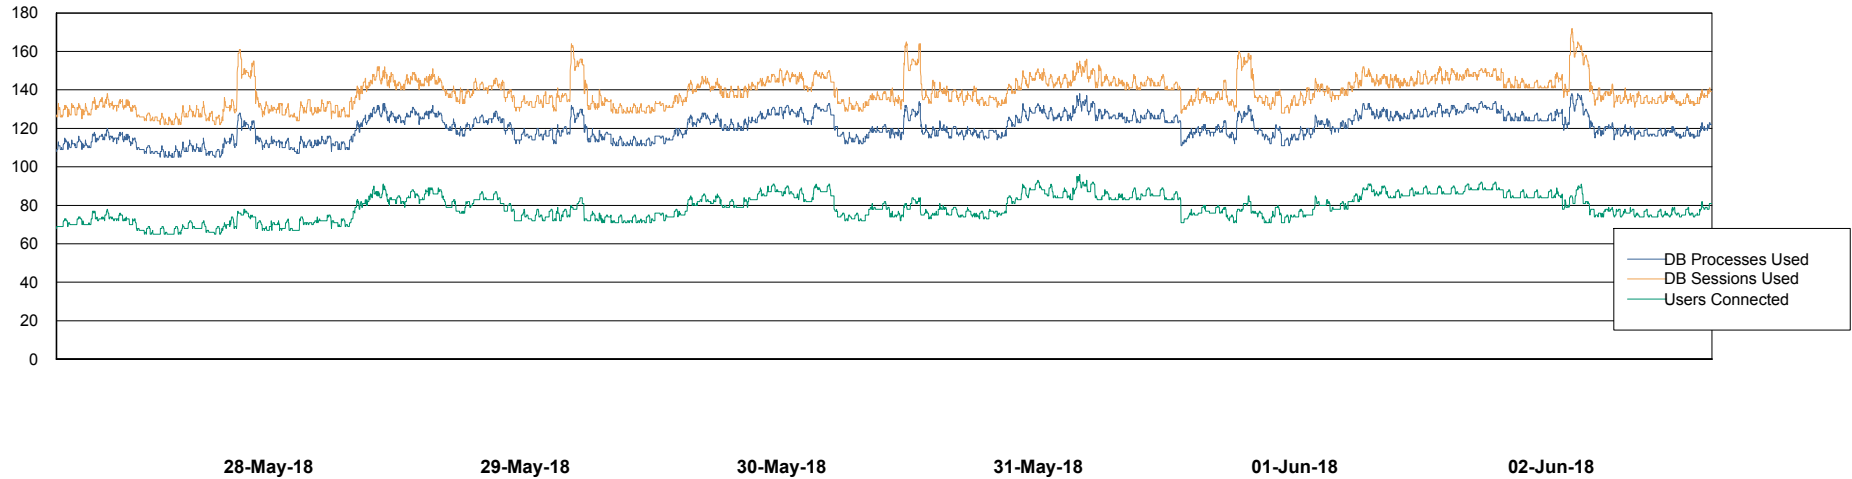

Database Performance LLGDB_Production