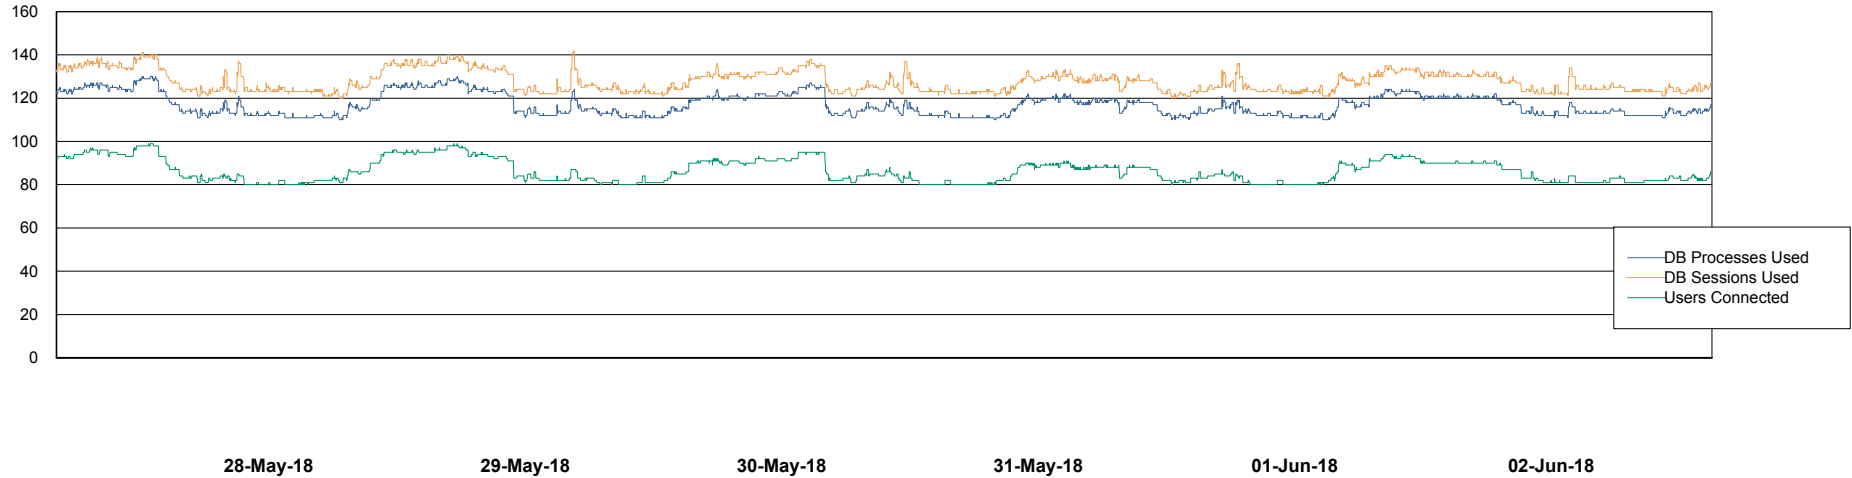

Harddisk Usage FIS_PRD_ORACLE2

	Free disk space on c: (%)	Total disk space on c: (Gb)	Free disk space on l: (%)	Total disk space on l: (Gb)	Free disk space on o: (%)	Total disk space on o: (Gb)
02-Jun-18	70	279	18	279	12	373
01-Jun-18	70	279	18	279	12	373
31-May-18	70	279	18	279	12	373
30-May-18	70	279	18	279	12	373
29-May-18	70	279	18	279	12	373
28-May-18	70	279	18	279	12	373
27-May-18	70	279	18	279	12	373

Weekly SLA Customer Report

Customer FIS_Production
Database ID 46

Database Performance FISDB_Production

Weekly SLA Customer Report

Customer FIS_Production
Database ID 46

Database Performance FISDB_Standby

Weekly SLA Customer Report