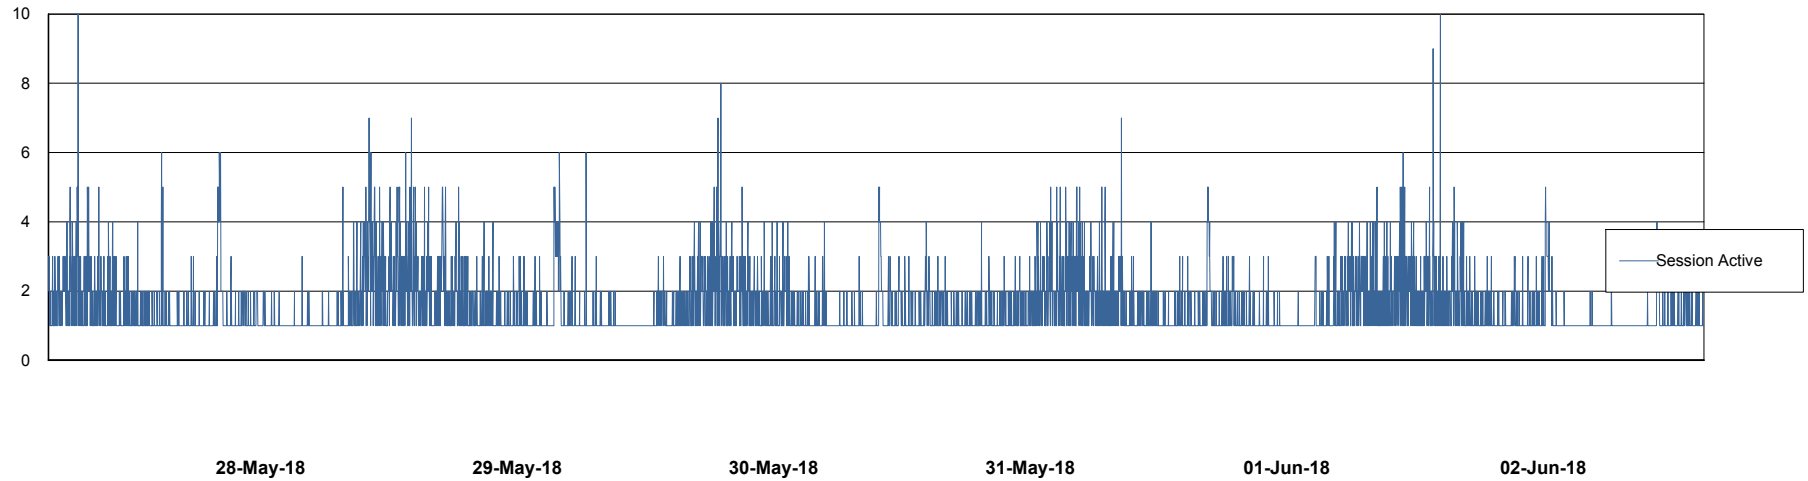

Weekly SLA Customer Report

Customer ECL Production
Database ID 77

Harddisk Usage ECL_PRD_ECL-ABS-WEB

	Free disk space on c: (%)	Total disk space on c: (Gb)
02-Jun-18	83	127
01-Jun-18	83	127
31-May-18	83	127
30-May-18	83	127
29-May-18	83	127
28-May-18	83	127
27-May-18	83	127

Weekly SLA Customer Report

Customer ECL Production
Database ID 77

Database Performance ECLDB_Production

Weekly SLA Customer Report

Customer ECL Production
 Database ID 77

DATABASE SIZE ECLDB_Production

Database growth over last month