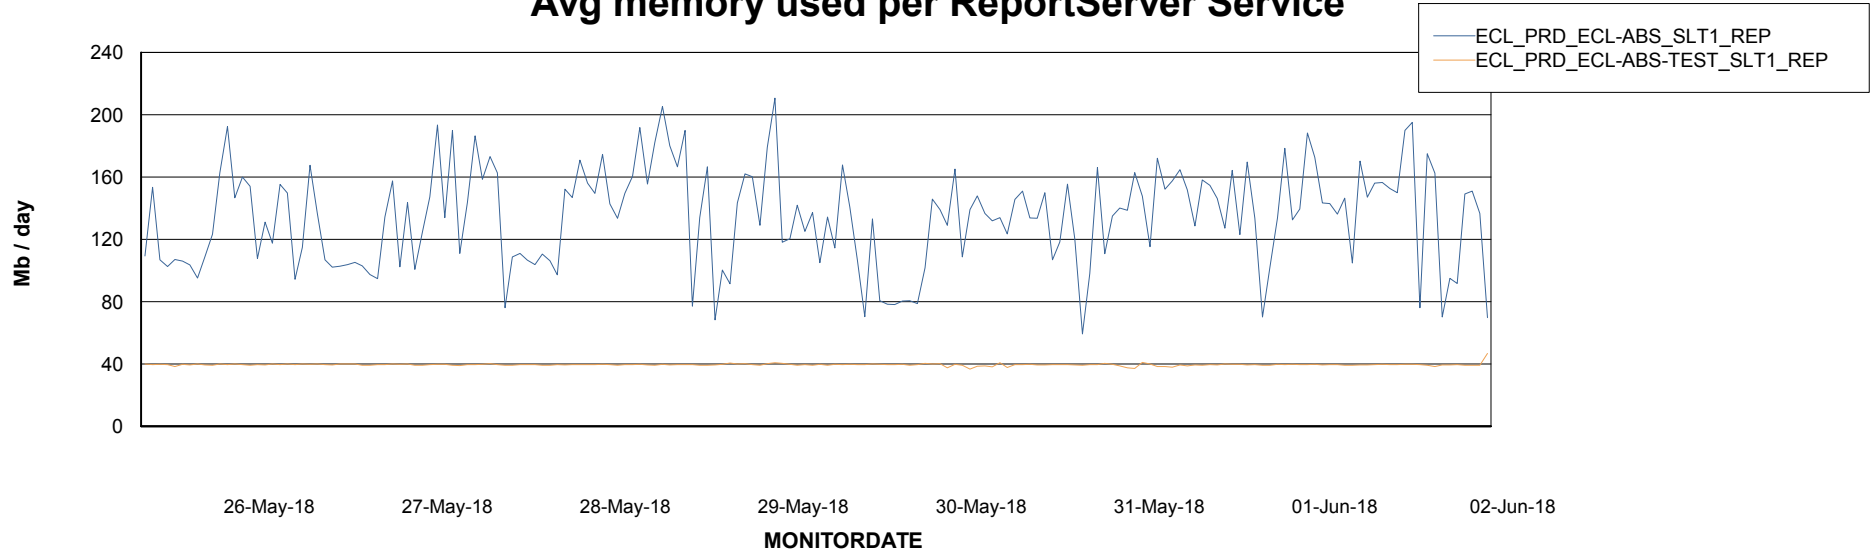

ABSSolute Application ReportServer Services

Avg memory used per ReportServer Service