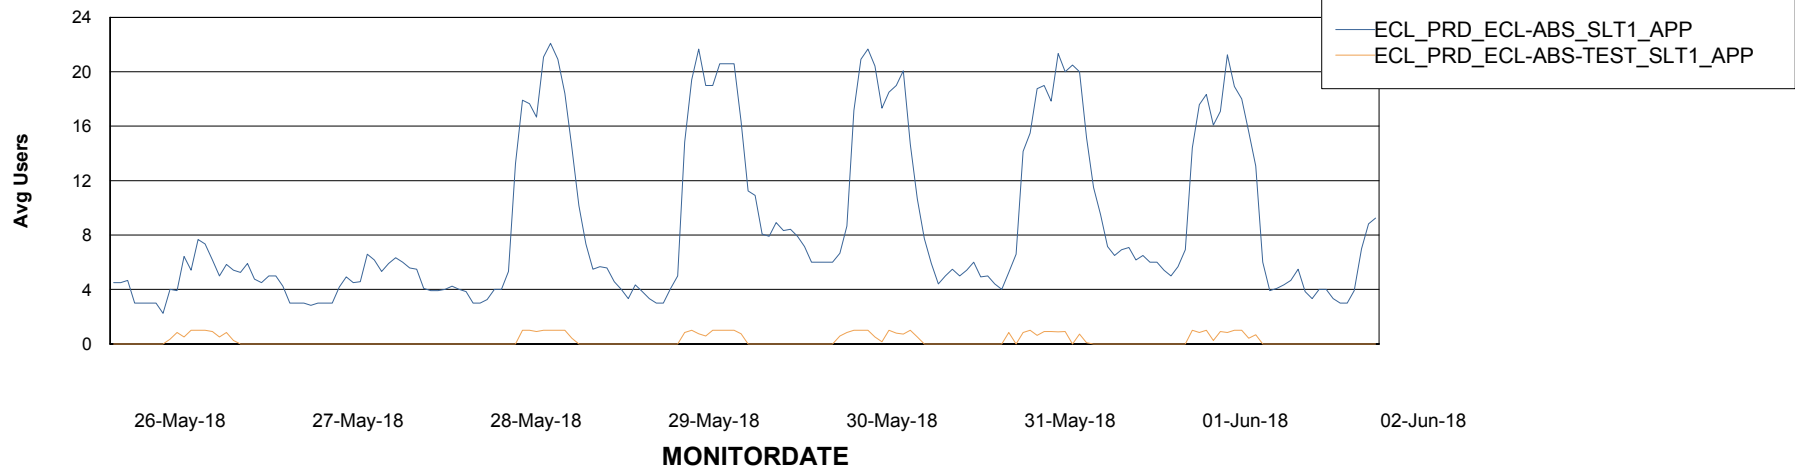

Database Tablespace ECLDB_Production

Date	Tablespace Name	Filesize (Gb)	Usedsize (Gb)	Percentage free
02-Jun-18	ABSDATA	22	19	14
	INDX	8	0	100
01-Jun-18	ABSDATA	22	19	14
	INDX	8	0	100
31-May-18	ABSDATA	22	19	14
	INDX	8	0	100
30-May-18	ABSDATA	22	19	14
	INDX	8	0	100
29-May-18	ABSDATA	22	19	14
	INDX	8	0	100
28-May-18	ABSDATA	22	19	14
	INDX	8	0	100
27-May-18	ABSDATA	22	19	14
	INDX	8	0	100

Weekly SLA Customer Report

Customer ECL Production
Database ID 77

ABSSolute Application Server Services

Avg memory used per ABS Server Service

Avg users per day per ABS server

Weekly SLA Customer Report

Customer ECL Production
Database ID 77