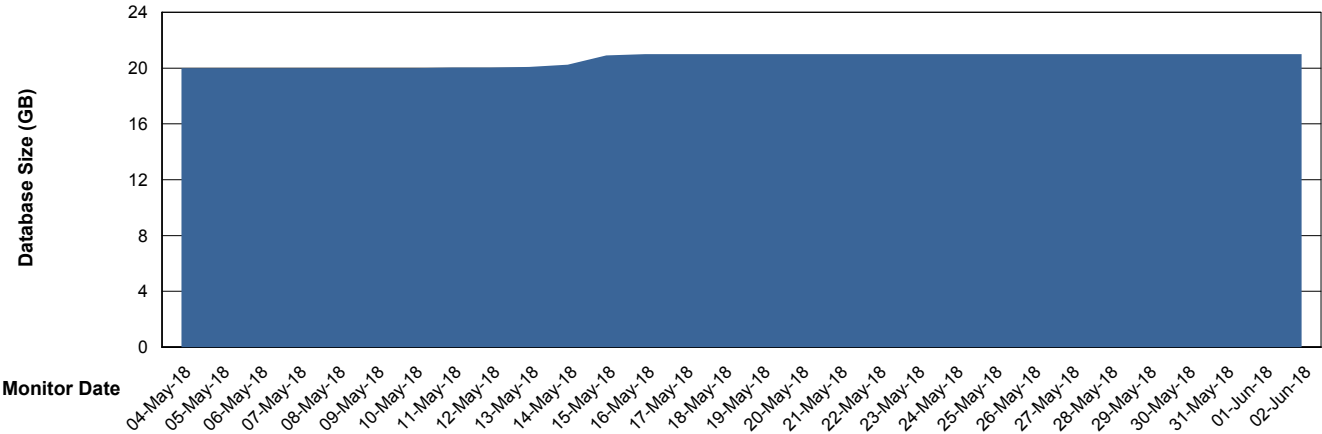

Weekly SLA Customer Report

Customer ECL Production
Database ID 77

Database Performance ECLDB_Production

Weekly SLA Customer Report

Customer ECL Production
 Database ID 77

DATABASE SIZE ECLDB_Production

Database growth over last month

Database Tablespace ECLDB_Production

Date	Tablespace Name	Filesize (Gb)	Usedsize (Gb)	Percentage free
02-Jun-18	ABSDATA	22	19	14
	INDX	8	0	100
01-Jun-18	ABSDATA	22	19	14
	INDX	8	0	100
31-May-18	ABSDATA	22	19	14
	INDX	8	0	100
30-May-18	ABSDATA	22	19	14
	INDX	8	0	100
29-May-18	ABSDATA	22	19	14
	INDX	8	0	100
28-May-18	ABSDATA	22	19	14
	INDX	8	0	100
27-May-18	ABSDATA	22	19	14
	INDX	8	0	100