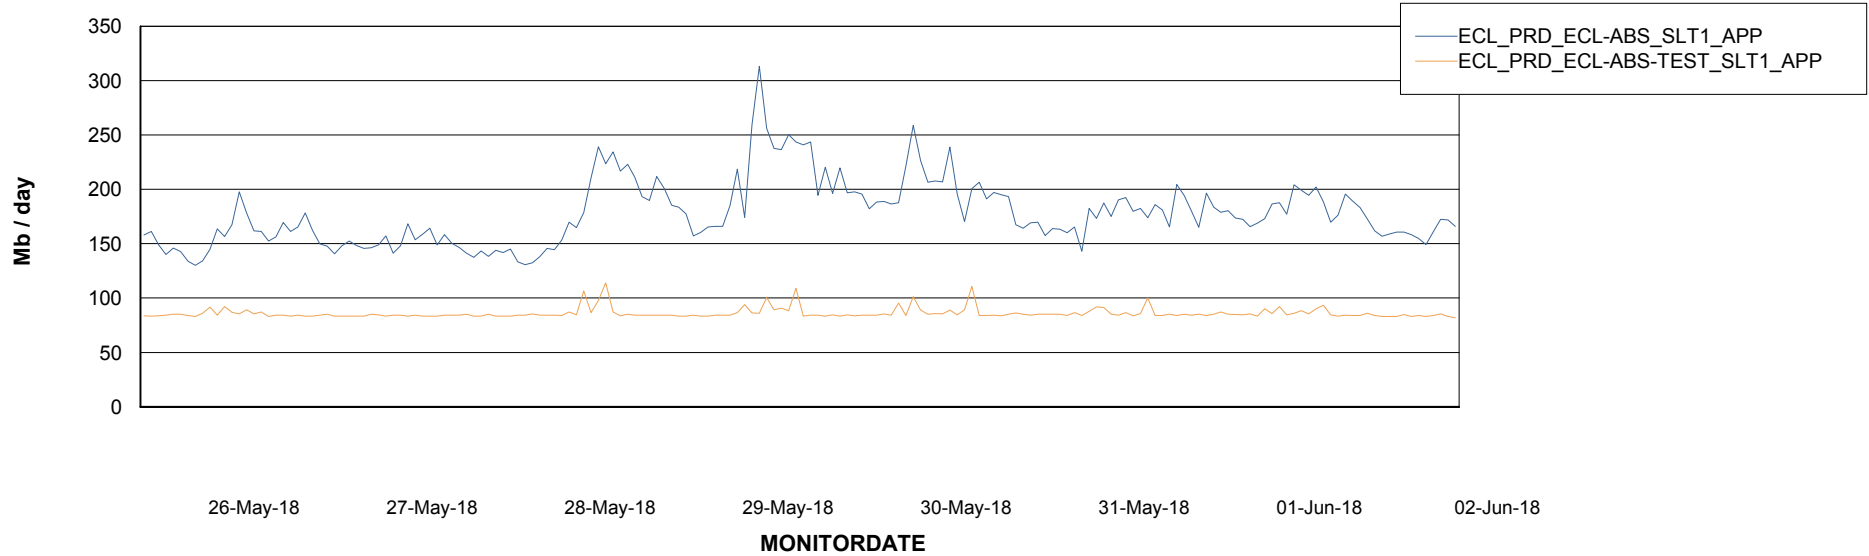

Weekly SLA Customer Report

Customer ECL Production
Database ID 77

Database Performance ECLDB_Production

Weekly SLA Customer Report

Customer ECL Production
 Database ID 77

DATABASE SIZE ECLDB_Production

Database growth over last month

Database Tablespace ECLDB_Production

Date	Tablespace Name	Filesize (Gb)	Usedsize (Gb)	Percentage free
02-Jun-18	ABSDATA	22	19	14
	INDX	8	0	100
01-Jun-18	ABSDATA	22	19	14
	INDX	8	0	100
31-May-18	ABSDATA	22	19	14
	INDX	8	0	100
30-May-18	ABSDATA	22	19	14
	INDX	8	0	100
29-May-18	ABSDATA	22	19	14
	INDX	8	0	100
28-May-18	ABSDATA	22	19	14
	INDX	8	0	100
27-May-18	ABSDATA	22	19	14
	INDX	8	0	100

Weekly SLA Customer Report

Customer ECL Production
Database ID 77

ABSSolute Application Server Services

Avg memory used per ABS Server Service

Avg users per day per ABS server

Weekly SLA Customer Report

Customer ECL Production
Database ID 77