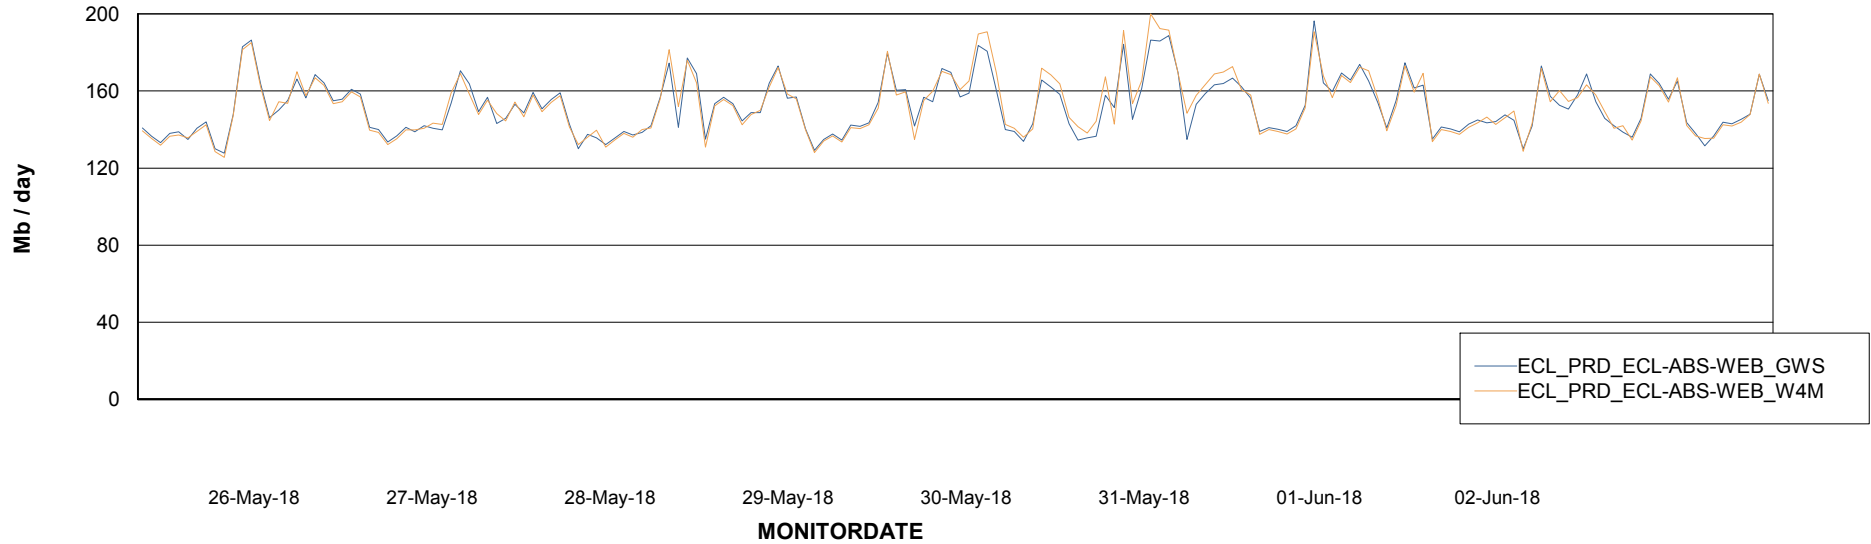

ABSSolute Application ReportServer Services

Avg memory used per ReportServer Service

Weekly SLA Customer Report

Customer ECL Production
Database ID 77

ABSSolute Web Component Services

Avg memory used per ABS Web component