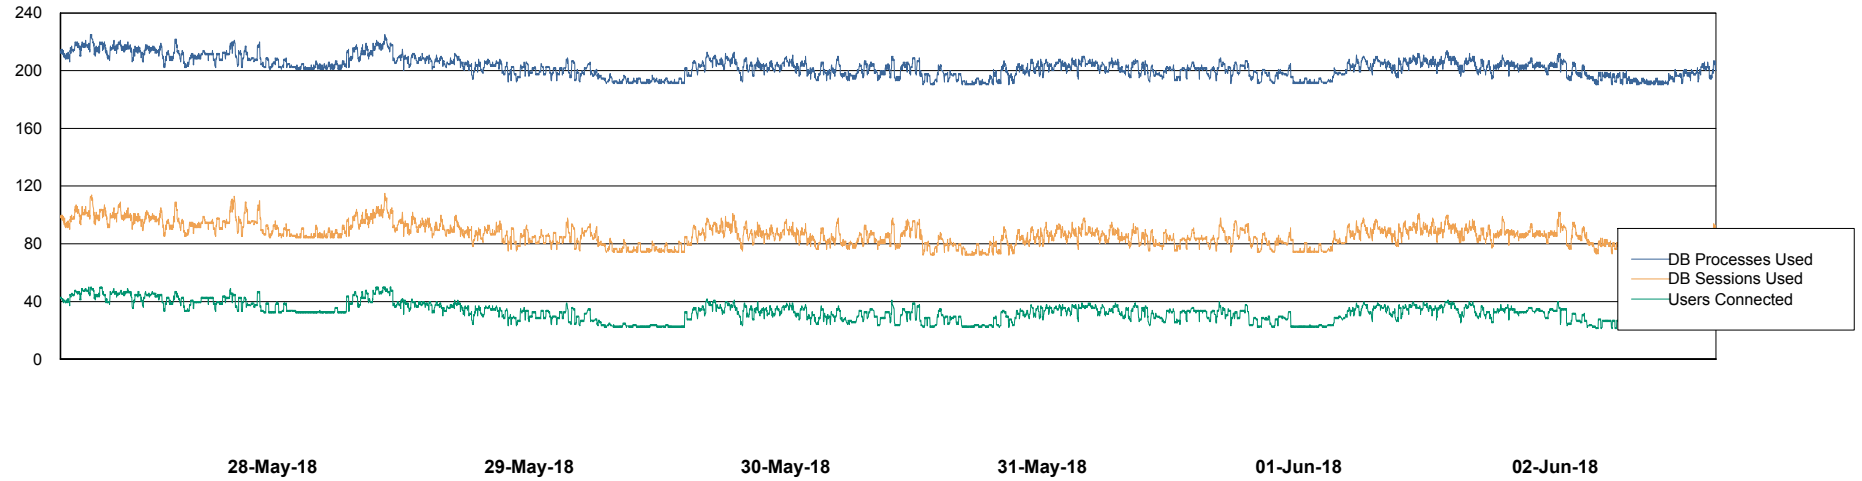

Weekly SLA Customer Report

Customer ECL Production
Database ID 77

Harddisk Usage ECL_PRD_ECL-ABS-WEB

	Free disk space on c: (%)	Total disk space on c: (Gb)
02-Jun-18	83	127
01-Jun-18	83	127
31-May-18	83	127
30-May-18	83	127
29-May-18	83	127
28-May-18	83	127
27-May-18	83	127

Weekly SLA Customer Report

Customer ECL Production
Database ID 77

Database Performance ECLDB_Production

Weekly SLA Customer Report

Customer ECL Production
 Database ID 77

DATABASE SIZE ECLDB_Production

Database growth over last month