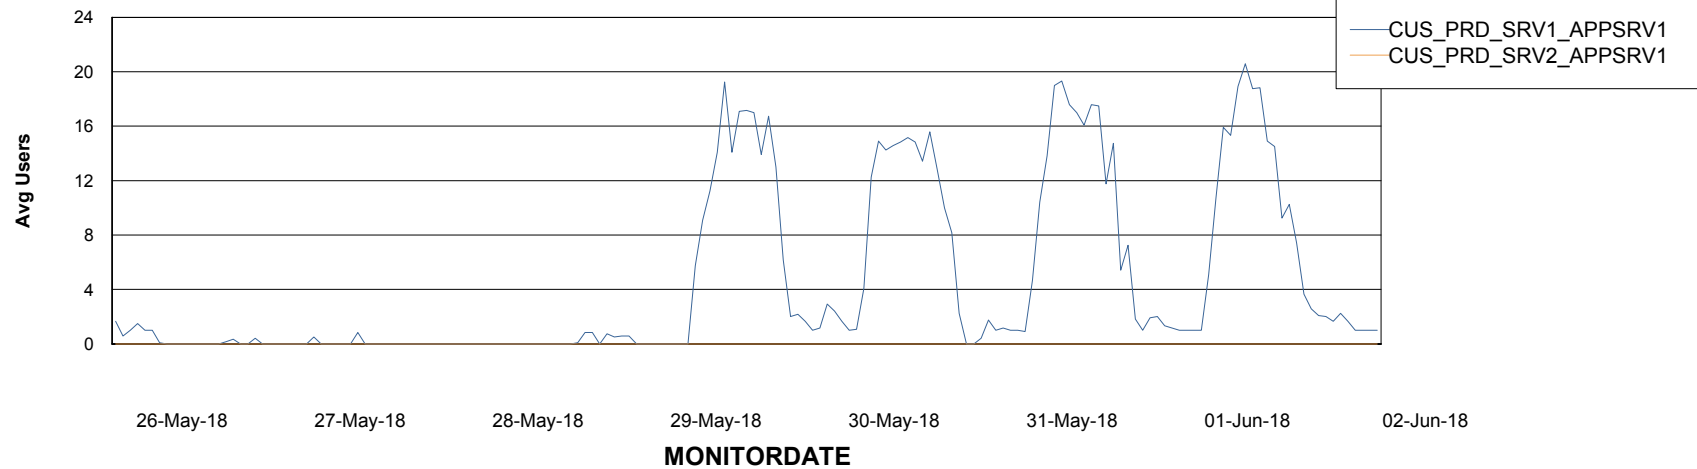

Avg users per day per ABS server