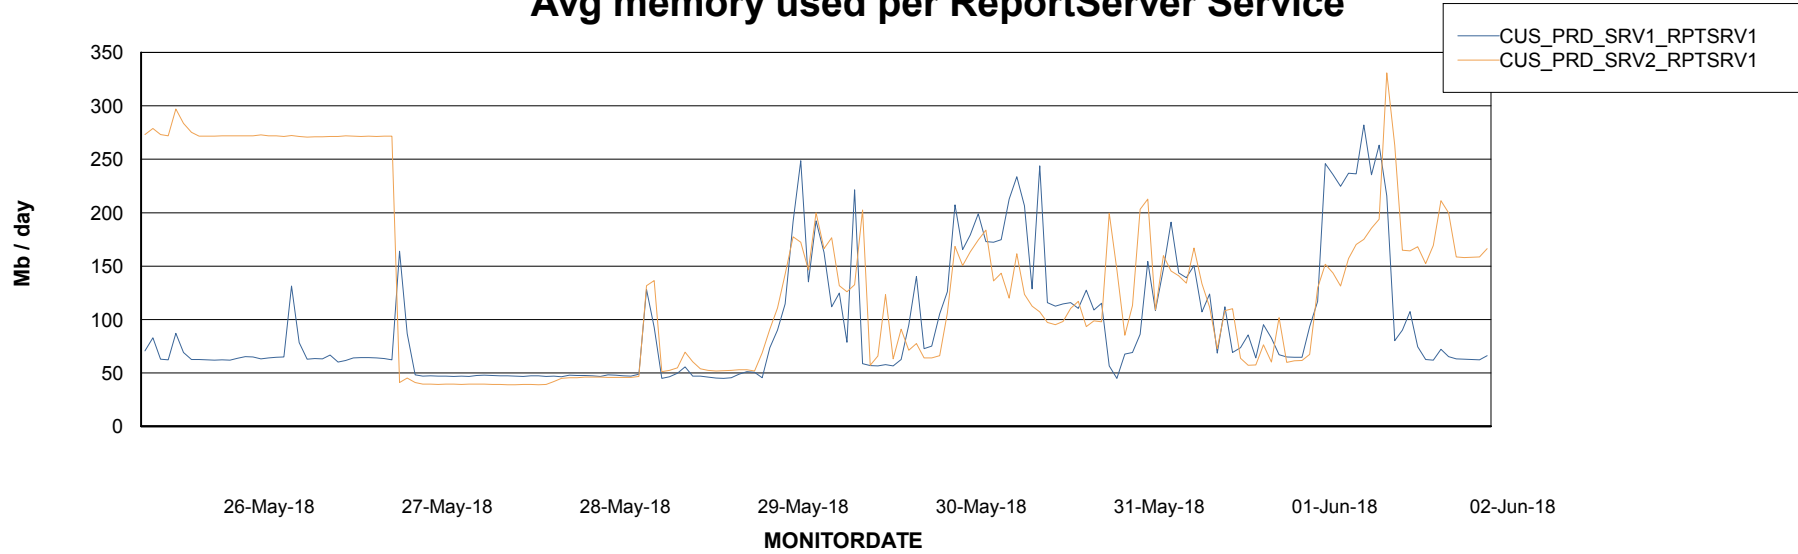

ABSolute Web Component Services

Avg memory used per ReportServer Service