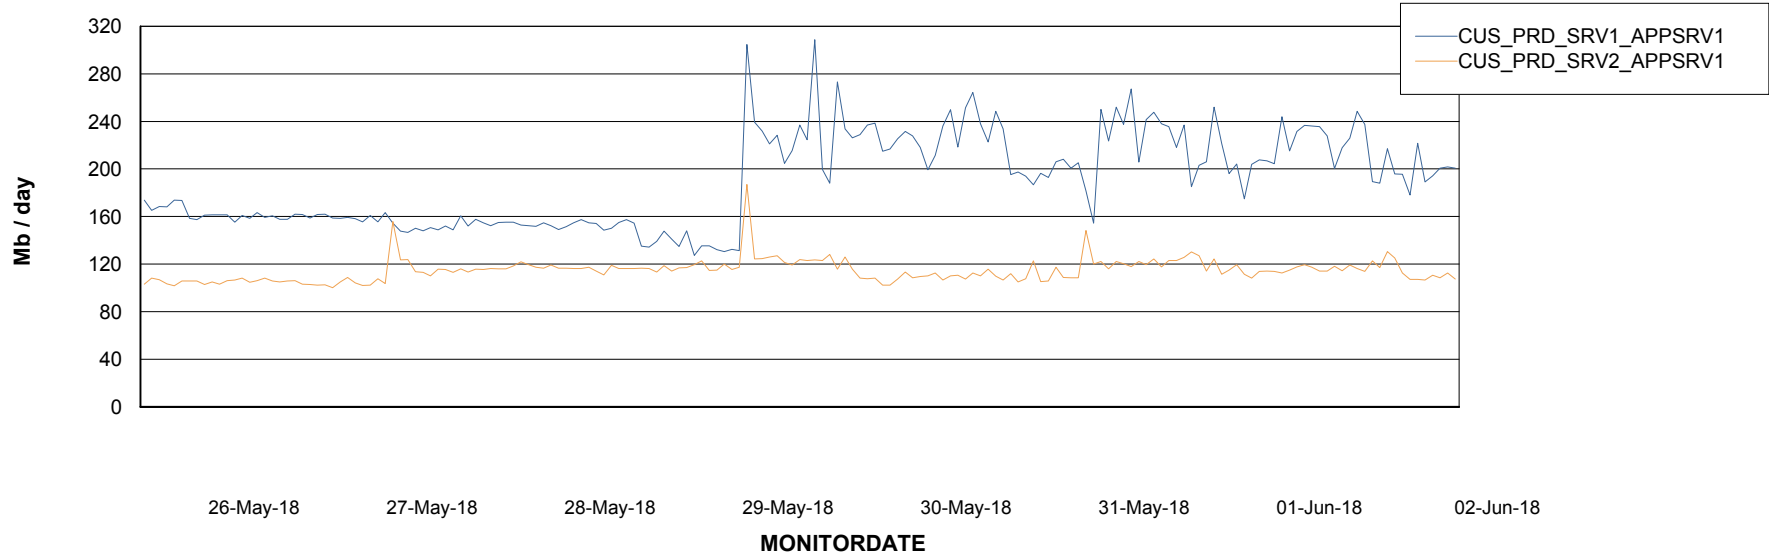

ABSSolute Application Server Services

Avg memory used per ABS Server Service