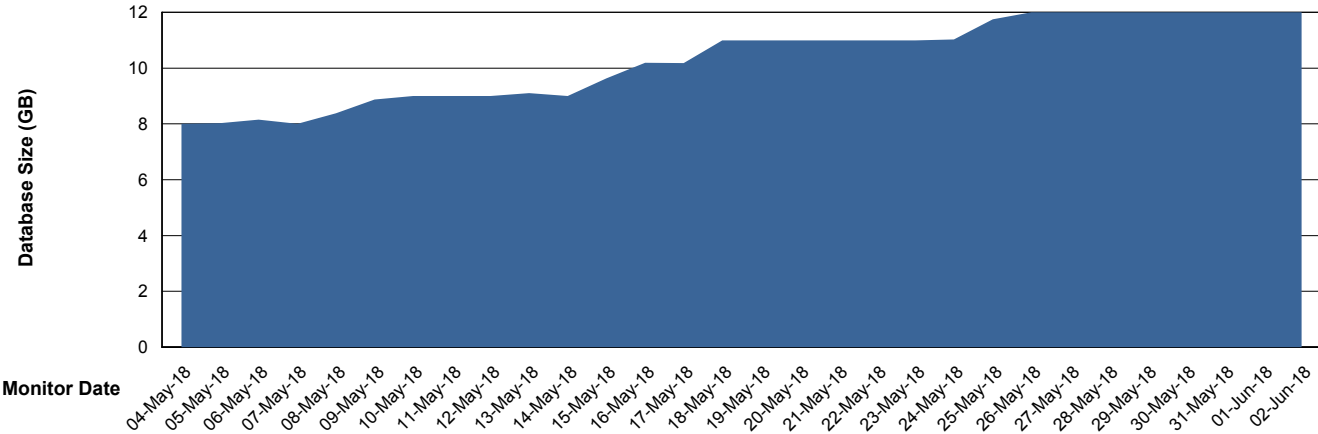

# Weekly SLA Customer Report

Customer CUS Production  
 Database ID 84

DATABASE SIZE CUS\_ProdDB\_Primary

Database growth over last month

Database Tablespace CUS\_ProdDB\_Primary

Date	Tablespace Name	Filesize (Gb)	Usedsize (Gb)	Percentage free
02-Jun-18	ABSDATA	8	5	38
	INDX	8	0	100
01-Jun-18	ABSDATA	8	5	38
	INDX	8	0	100
31-May-18	ABSDATA	8	5	38
	INDX	8	0	100
30-May-18	ABSDATA	8	5	38
	INDX	8	0	100
29-May-18	ABSDATA	8	5	38
	INDX	8	0	100
28-May-18	ABSDATA	8	5	38
	INDX	8	0	100
27-May-18	ABSDATA	8	5	38
	INDX	8	0	100