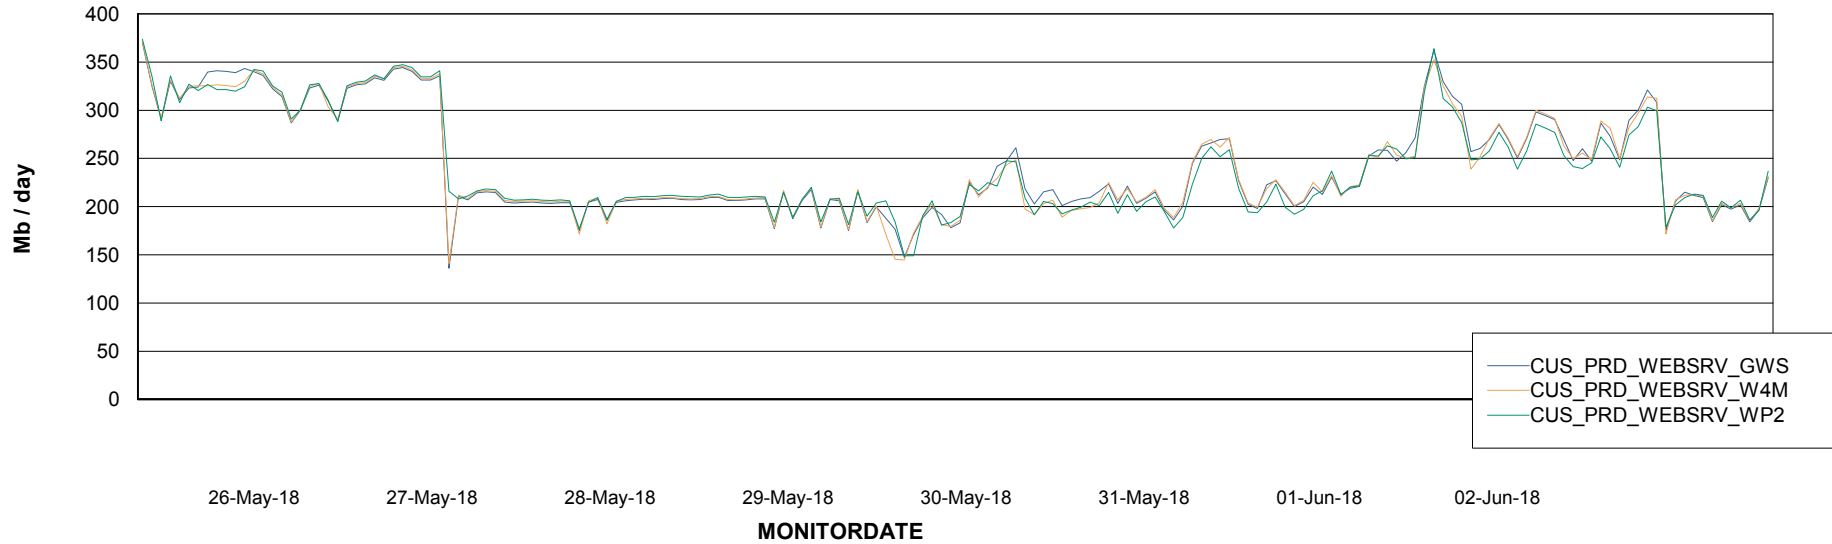

ABSSolute Web Component Services

Avg memory used per ABS Web component