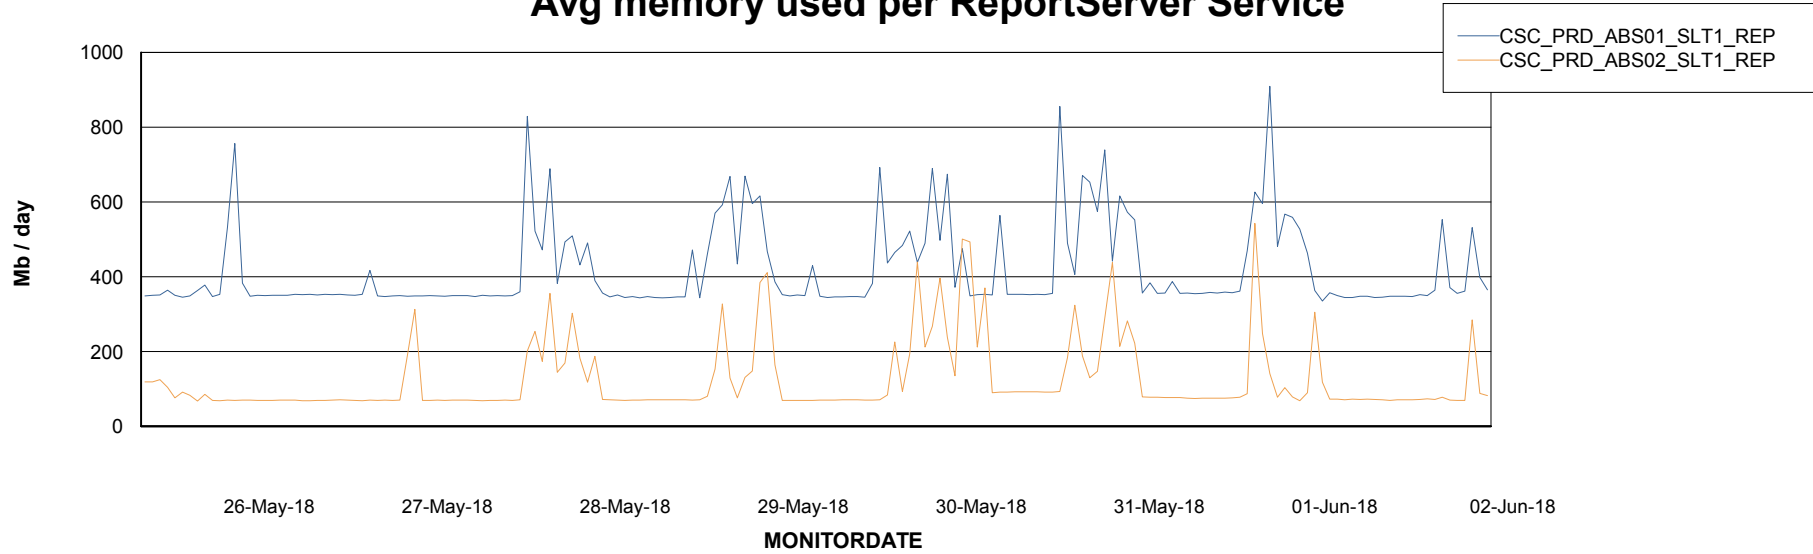

Avg memory used per ABS Server Service

Avg users per day per ABS server

Weekly SLA Customer Report

Customer CSC_Production
Database ID 50

ABSSolute Application ReportServer Services

Avg memory used per ReportServer Service