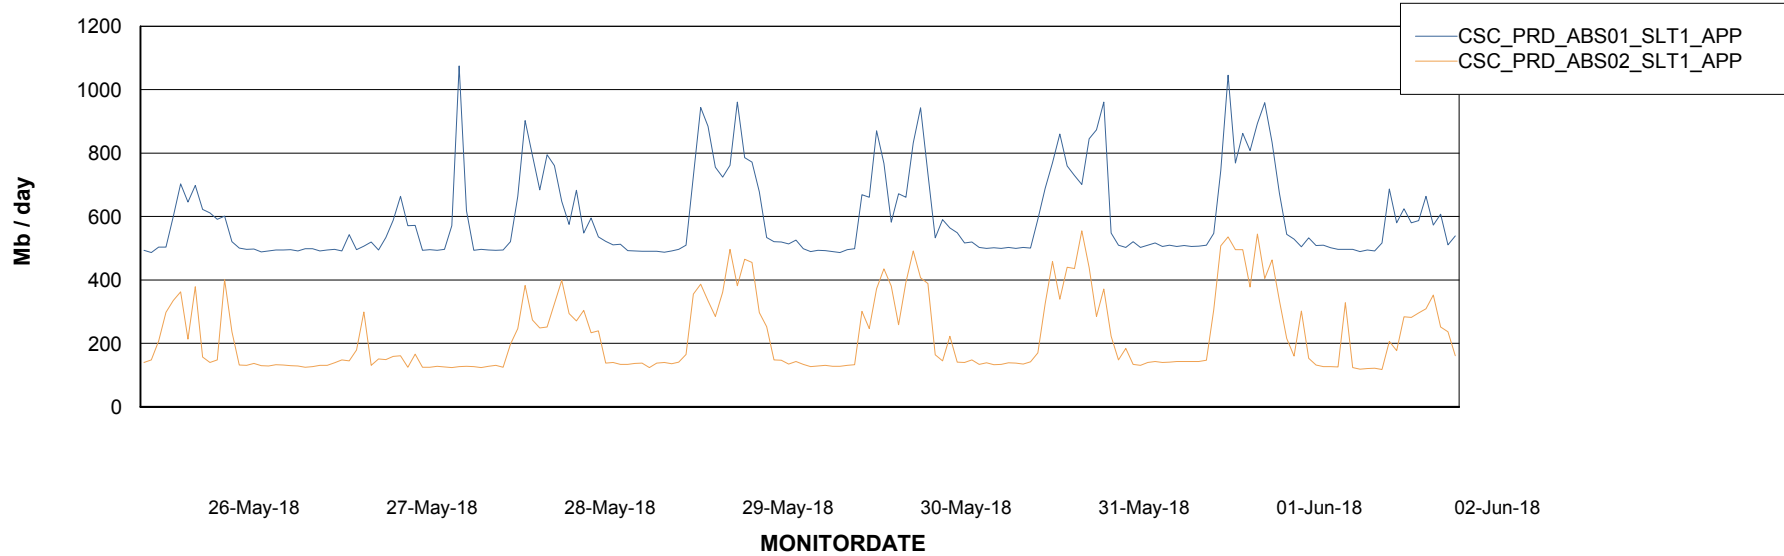

ABSSolute Application Server Services

Avg memory used per ABS Server Service