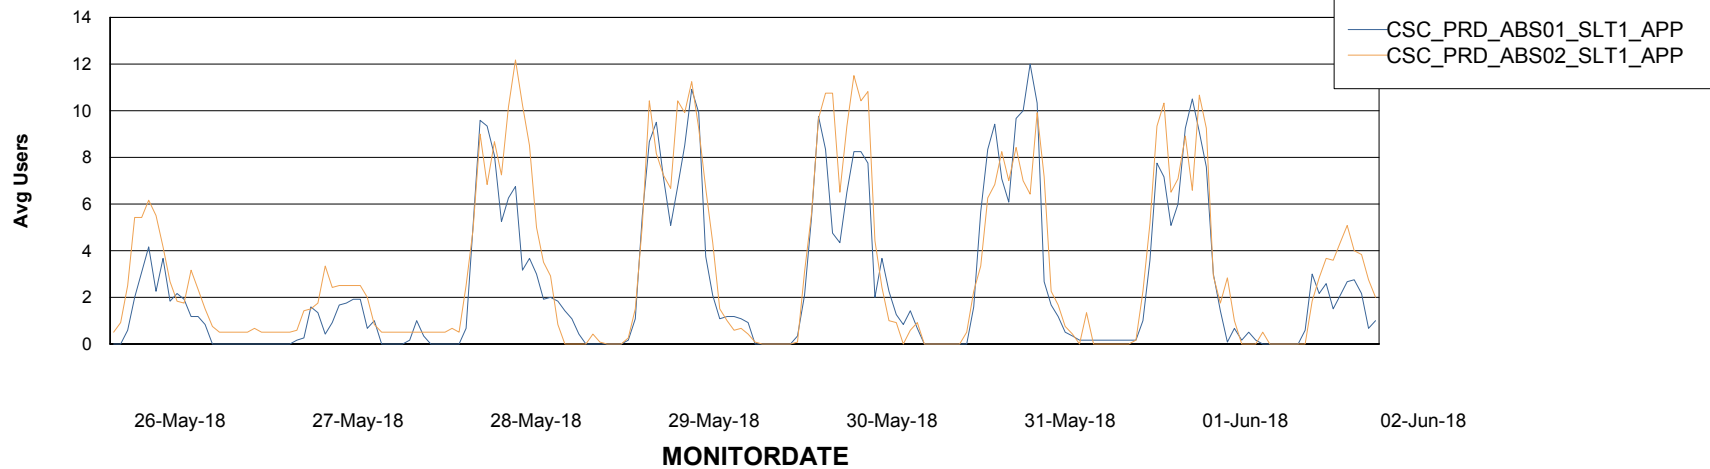

Avg users per day per ABS server