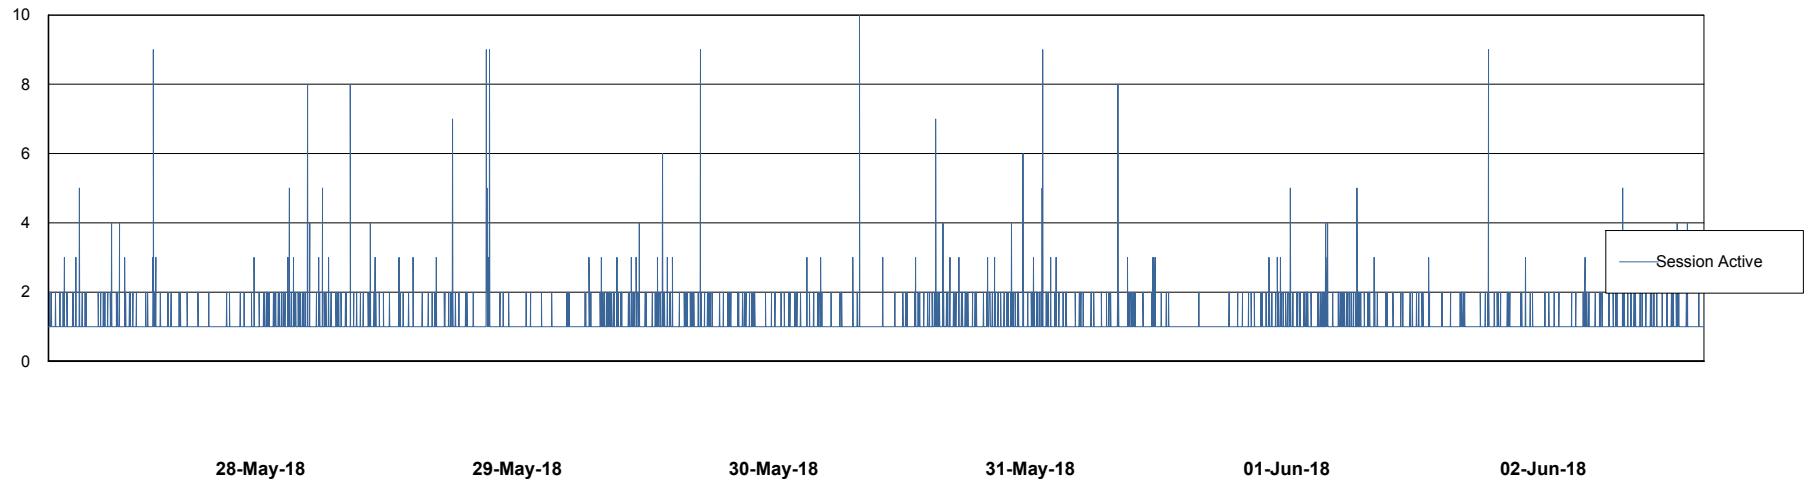

Weekly SLA Customer Report

Customer CSC_Production
Database ID 50

Database Performance CSCDB_Primary

Weekly SLA Customer Report

Customer CSC_Production
Database ID 50

Database Performance CSCDB_Standby

Weekly SLA Customer Report