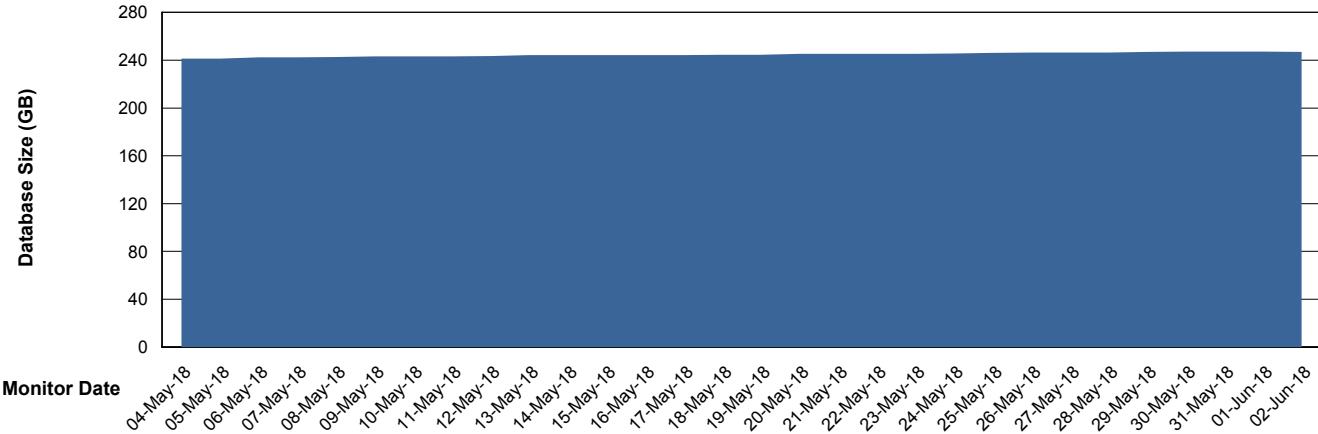

Weekly SLA Customer Report

Customer CSC_Production
Database ID 50

Database Performance CSCDB_Primary

Weekly SLA Customer Report

Customer CSC_Production
Database ID 50

Database Performance CSCDB_Standby

Weekly SLA Customer Report

Customer CSC_Production
 Database ID 50

DATABASE SIZE CSCDB_Primary

Database growth over last month

Database Tablespace CSCDB_Primary

Date	Tablespace Name	Filesize (Gb)	Usedsize (Gb)	Percentage free
02-Jun-18	ABSDATA	127	90	29
	INDX	176	154	13
01-Jun-18	ABSDATA	127	91	28
	INDX	176	154	13
31-May-18	ABSDATA	127	91	28
	INDX	176	154	13
30-May-18	ABSDATA	127	91	28
	INDX	176	154	13
29-May-18	ABSDATA	127	90	29
	INDX	176	154	13
28-May-18	ABSDATA	127	91	28
	INDX	176	154	13
27-May-18	ABSDATA	127	90	29
	INDX	176	154	13