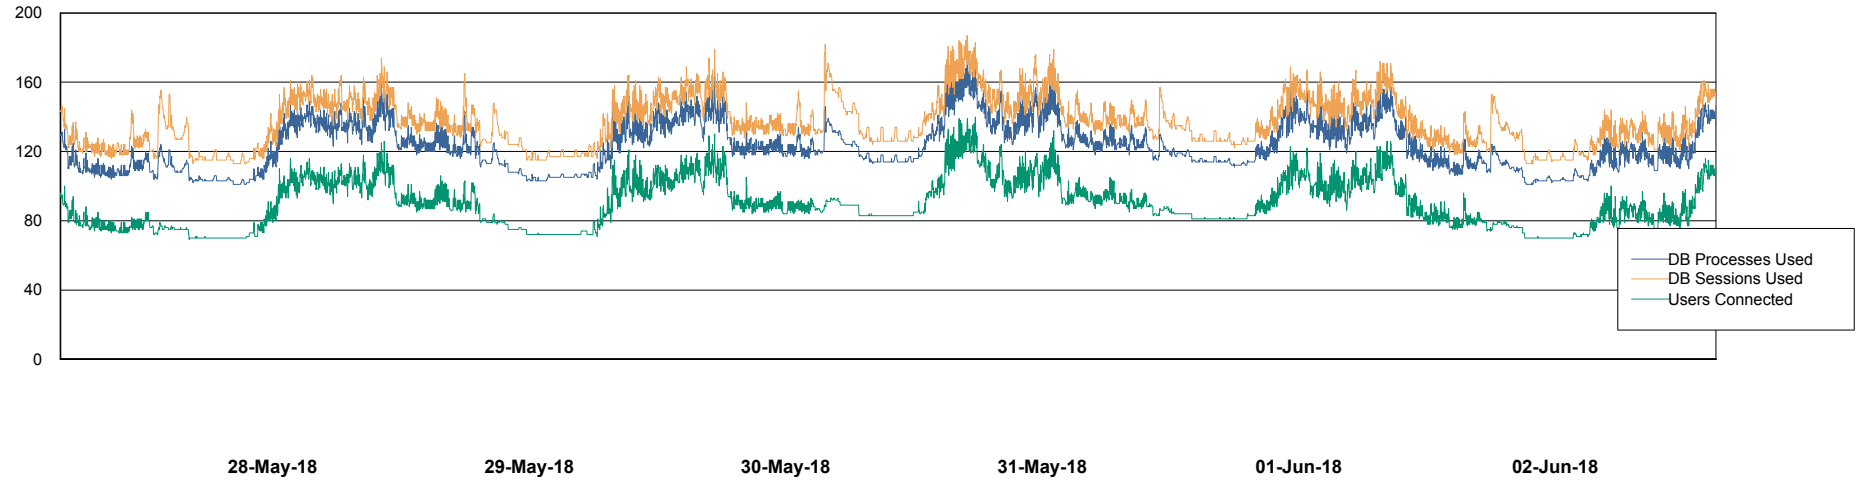

Database Performance CSCDB_Primary