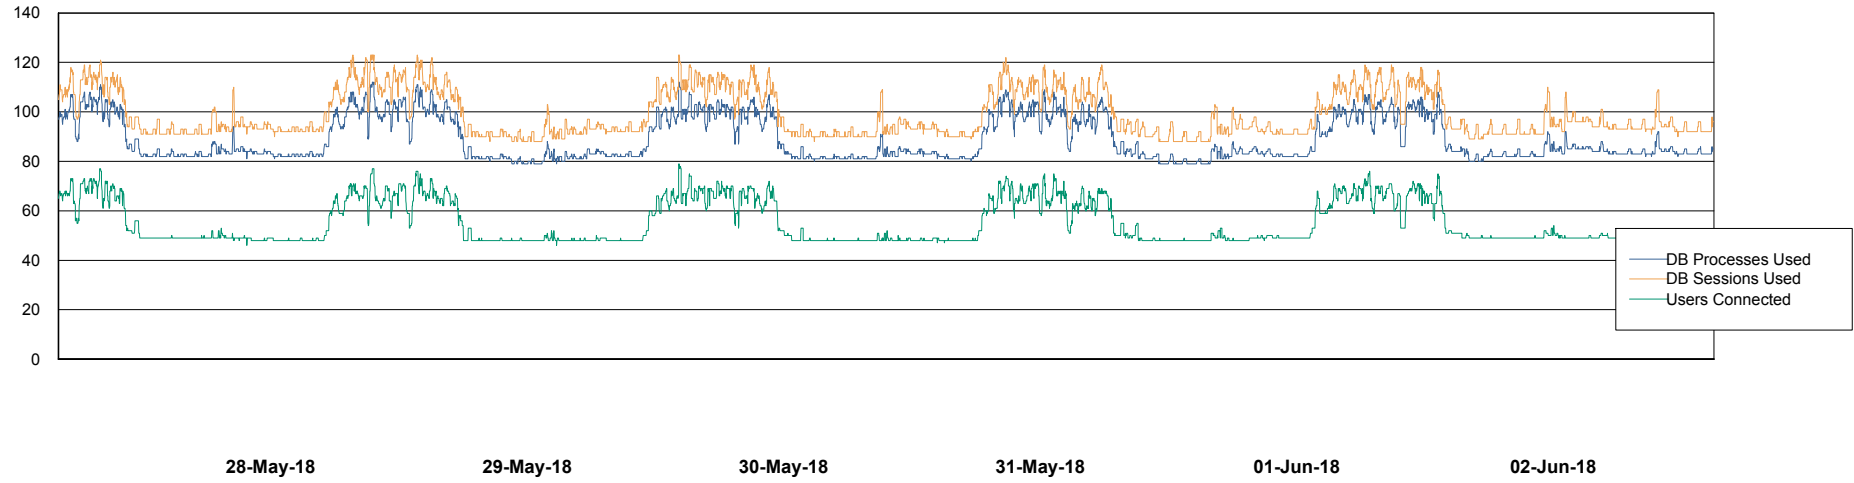

Weekly SLA Customer Report

Customer CLO Production
Database ID 38

Database Performance CLODB_Production

Weekly SLA Customer Report

Customer CLO Production
Database ID 38

Database Performance CLODB_Standby

Weekly SLA Customer Report