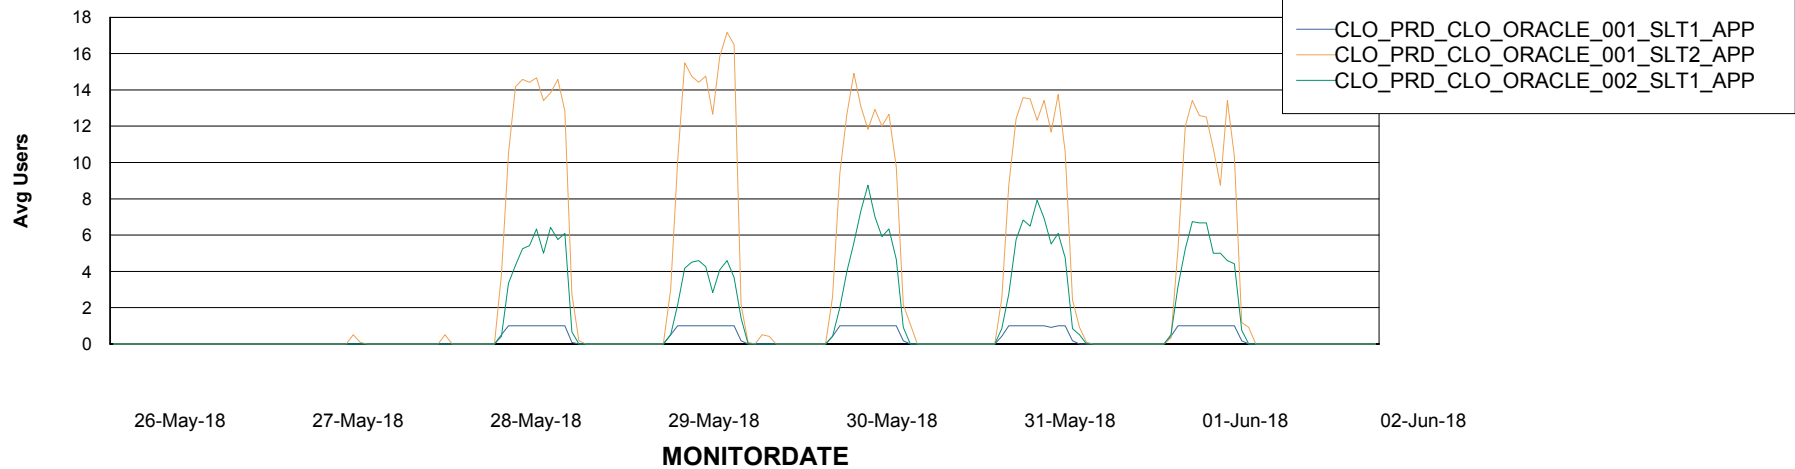

Avg users per day per ABS server