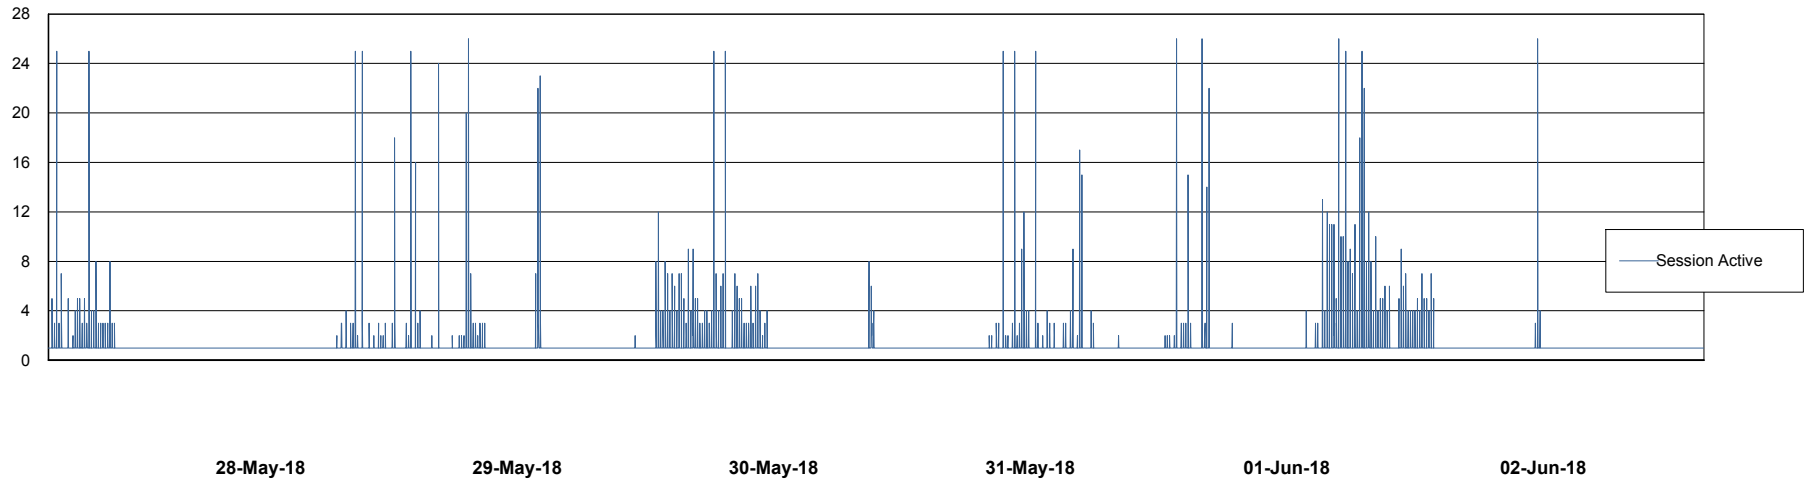

Weekly SLA Customer Report

Customer CLO Production
Database ID 38

Database Performance CLODB_Production

Weekly SLA Customer Report

Customer CLO Production
Database ID 38

Database Performance CLODB_Standby

Weekly SLA Customer Report