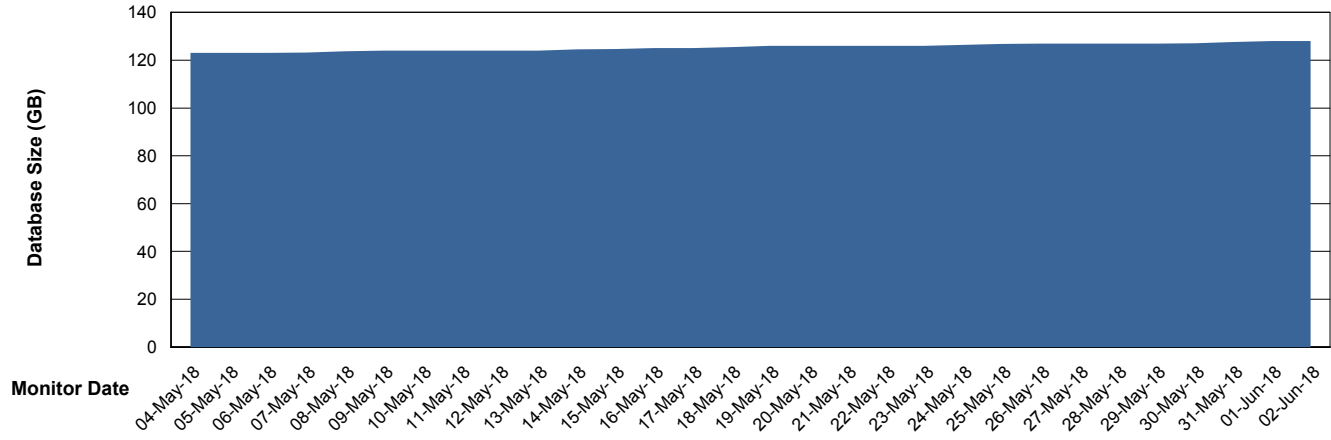

Weekly SLA Customer Report

Customer CLO Production
Database ID 38

Database Performance CLODB_Production

Weekly SLA Customer Report

Customer CLO Production
Database ID 38

Database Performance CLODB_Standby

Weekly SLA Customer Report

Customer CLO Production
Database ID 38

Database Performance CLODB_Test

Weekly SLA Customer Report

Customer CLO Production
Database ID 38

DATABASE SIZE CLODB_Production

Database growth over last month

DATABASE SIZE CLODB_Test

Database growth over last month

Weekly SLA Customer Report

Customer CLO Production
 Database ID 38

Database Tablespace CLODB_Production

Date	Tablespace Name	Filesize (Gb)	Usedsize (Gb)	Percentage free
02-Jun-18	ABSDATA	69	62	10
	INDX	73	66	10
01-Jun-18	ABSDATA	69	62	10
	INDX	73	66	10
31-May-18	ABSDATA	69	62	10
	INDX	73	66	10
30-May-18	ABSDATA	69	62	10
	INDX	67	66	1
29-May-18	ABSDATA	69	62	10
	INDX	67	65	3
28-May-18	ABSDATA	69	62	10
	INDX	67	65	3
27-May-18	ABSDATA	69	62	10
	INDX	67	65	3