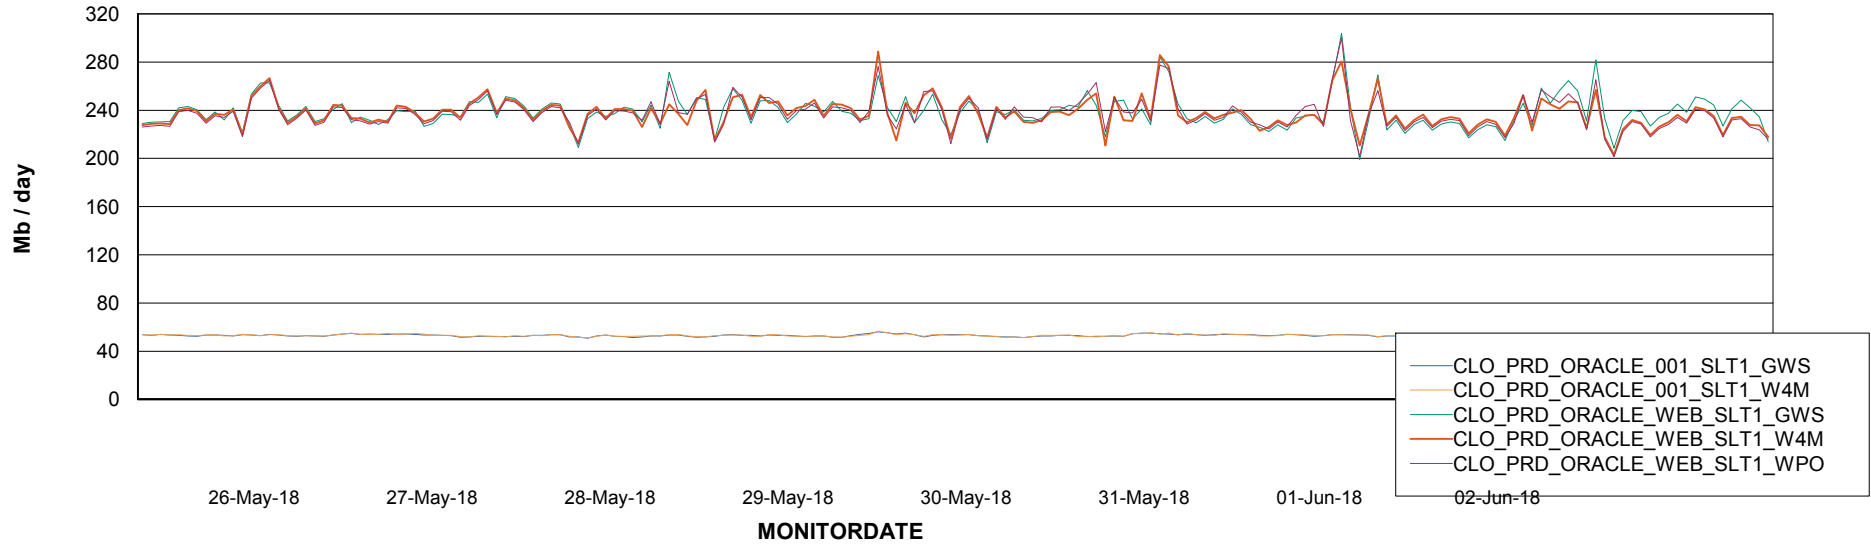

ABSSolute Web Component Services

Avg memory used per ABS Web component