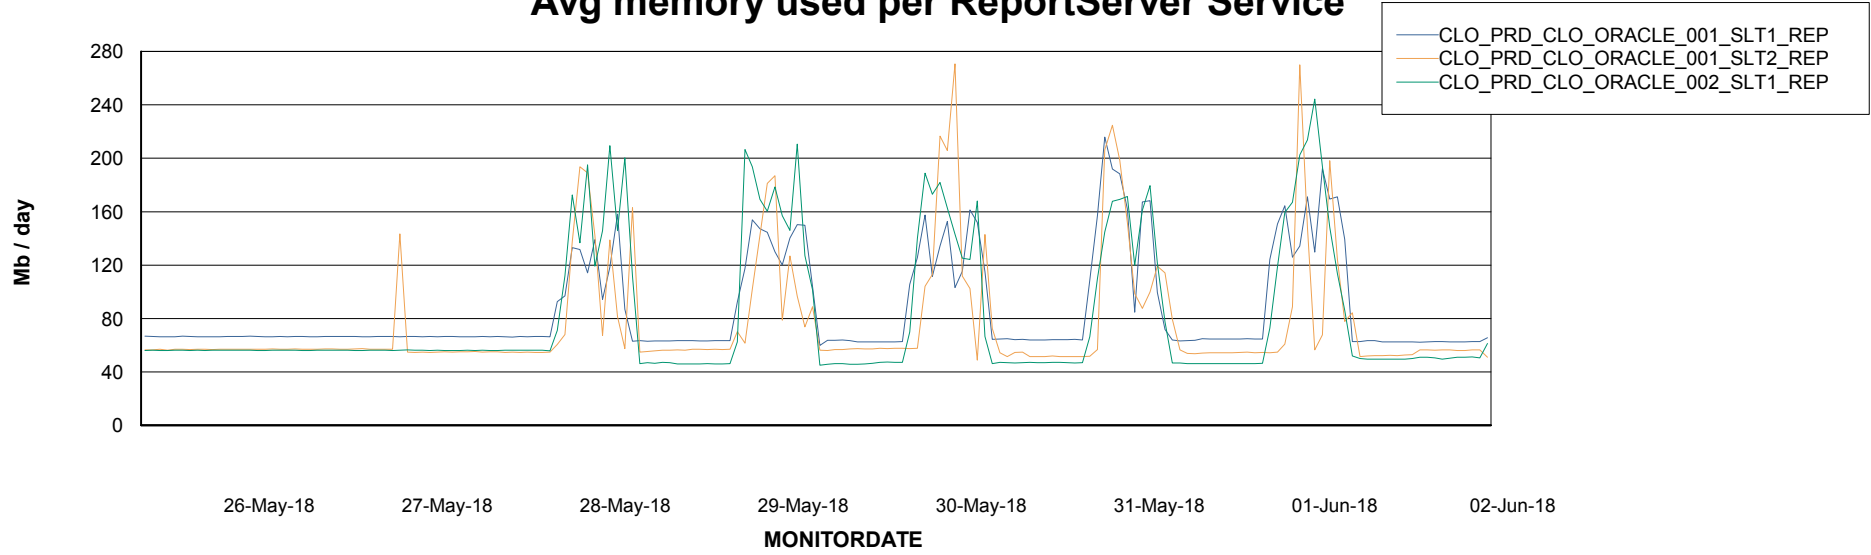

Avg users per day per ABS server

Weekly SLA Customer Report

Customer CLO Production
Database ID 38

ABSSolute Application ReportServer Services

Avg memory used per ReportServer Service

Weekly SLA Customer Report