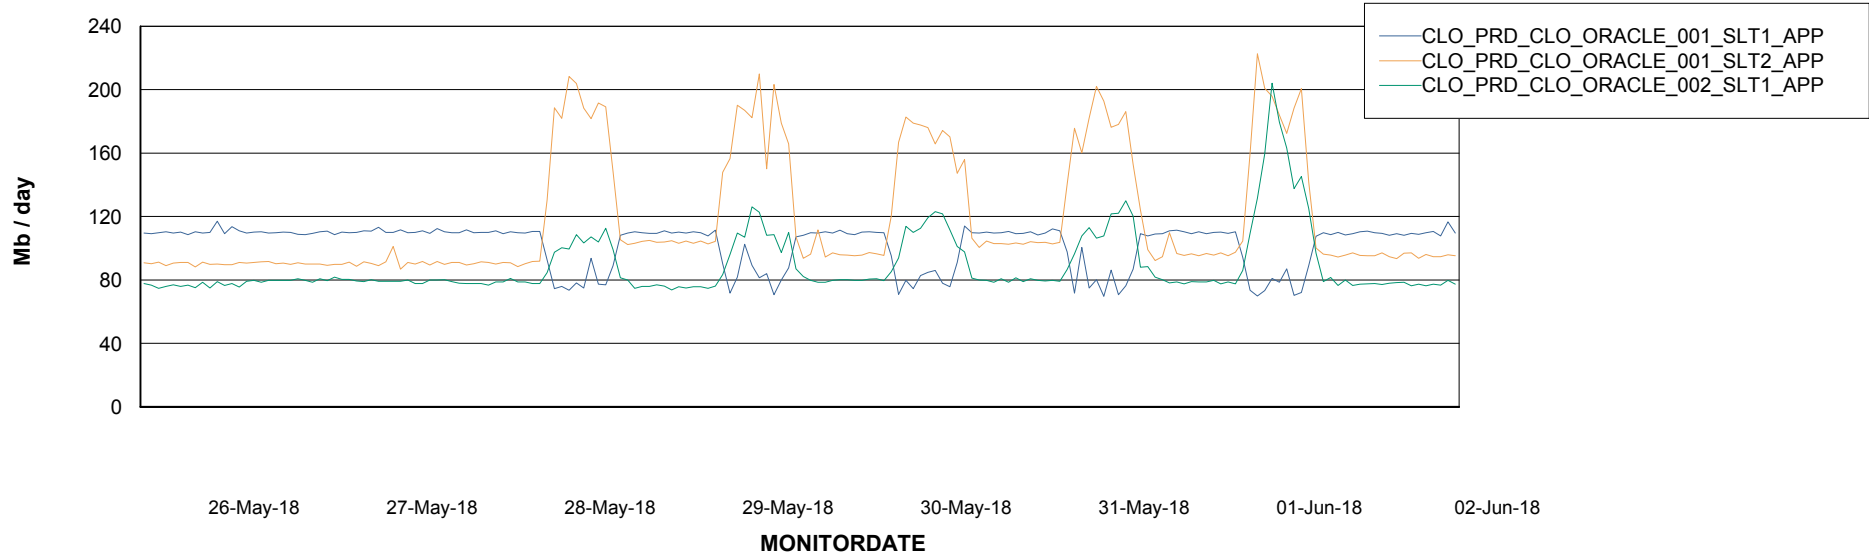

Standby Database Health CLO Production

Recovery lag for last 7 days

Weekly SLA Customer Report

Customer CLO Production
Database ID 38

ABSSolute Application Server Services

Avg memory used per ABS Server Service