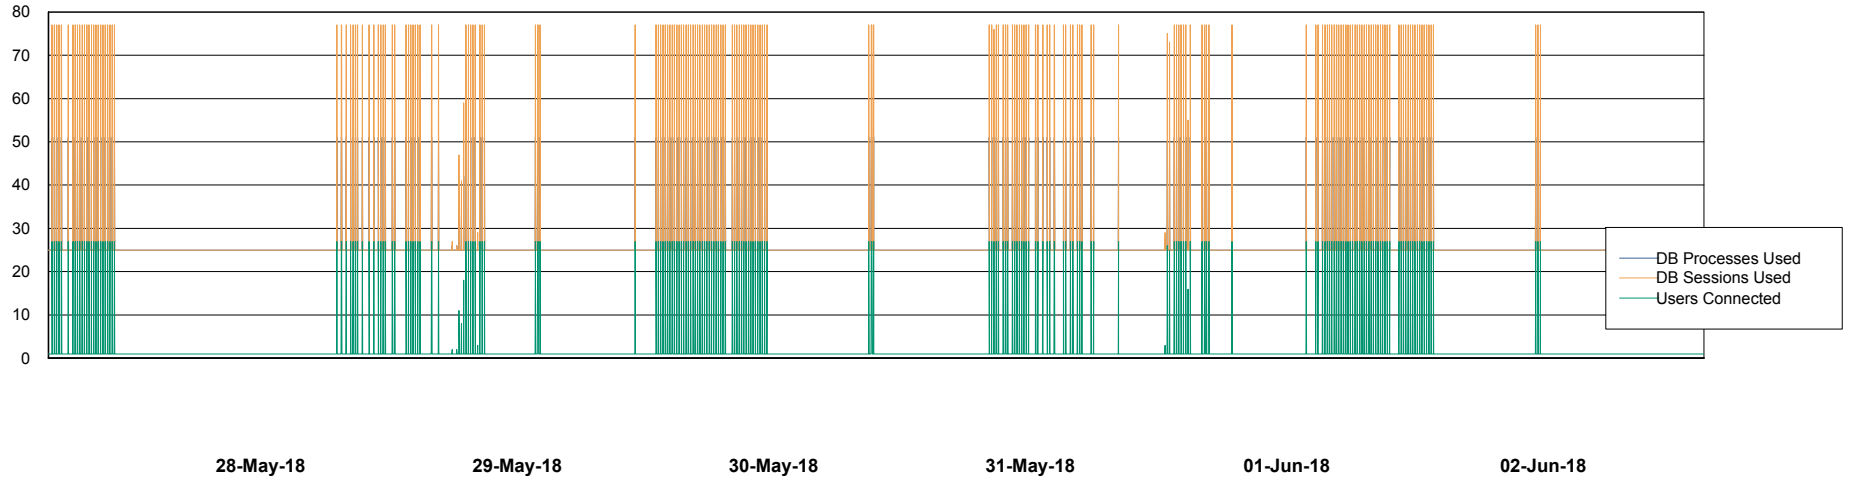

Weekly SLA Customer Report

Customer CLO Production
Database ID 38

Database Performance CLODB_Production

Weekly SLA Customer Report

Customer CLO Production
Database ID 38

Database Performance CLODB_Standby

Weekly SLA Customer Report