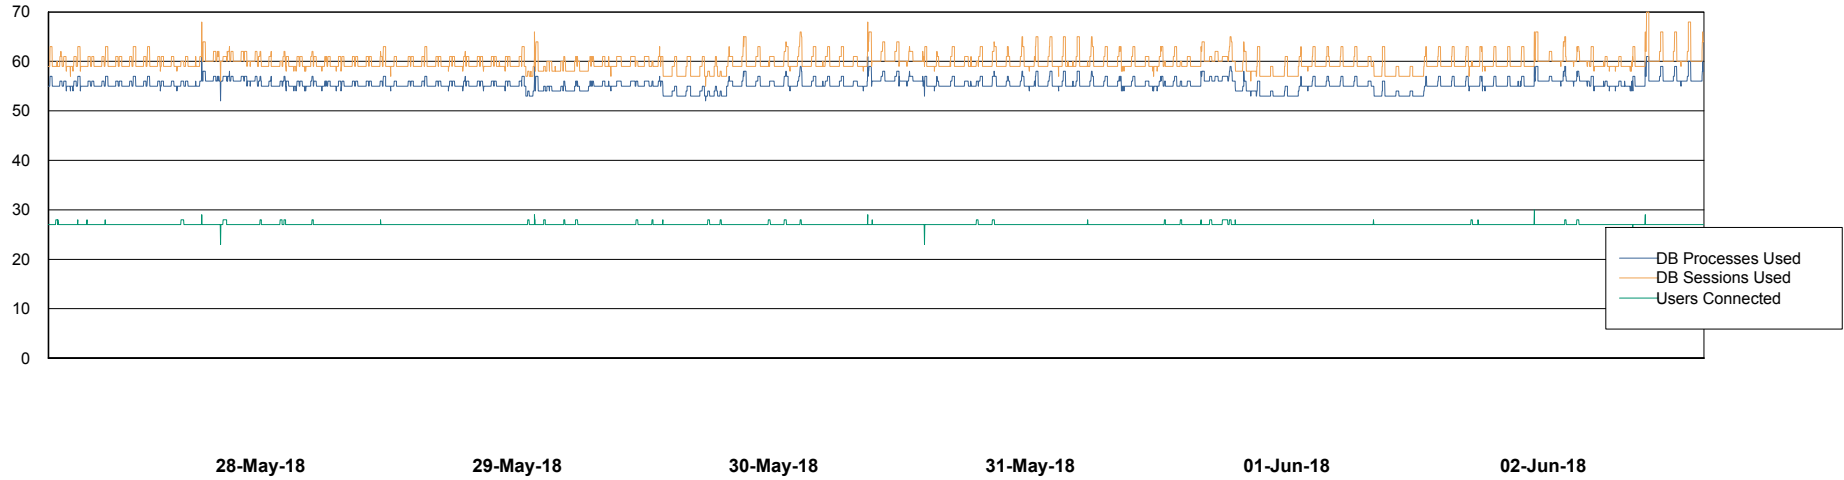

Database Performance CLODB_Test