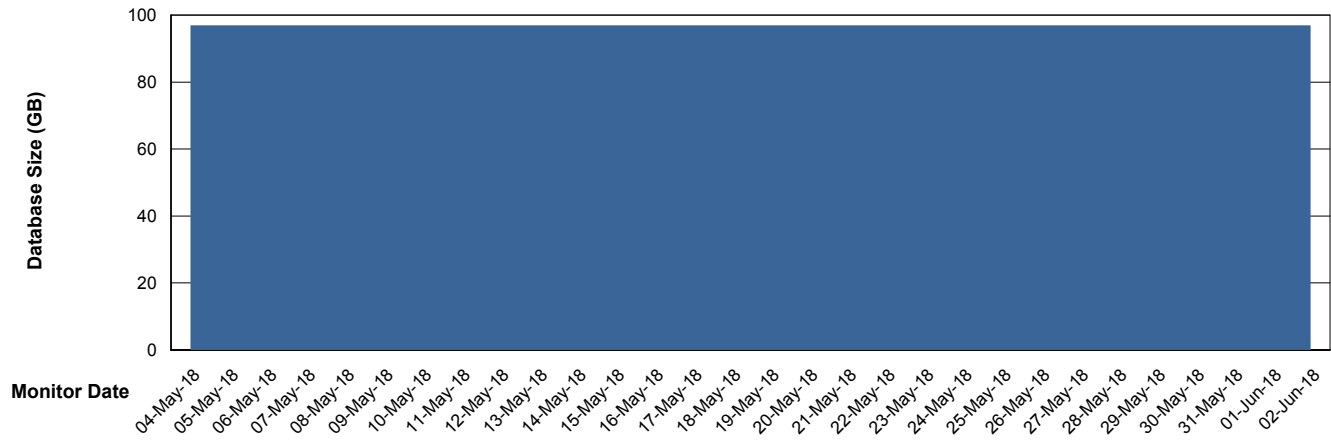

Customer CLO Production
Database ID 38

Database Performance CLODB_Test

Weekly SLA Customer Report

Customer CLO Production
Database ID 38

DATABASE SIZE CLODB_Production

Database growth over last month

DATABASE SIZE CLODB_Test

Database growth over last month

Weekly SLA Customer Report

Customer CLO Production
 Database ID 38

Database Tablespace CLODB_Production

Date	Tablespace Name	Filesize (Gb)	Usedsize (Gb)	Percentage free
02-Jun-18	ABSDATA	69	62	10
	INDX	73	66	10
01-Jun-18	ABSDATA	69	62	10
	INDX	73	66	10
31-May-18	ABSDATA	69	62	10
	INDX	73	66	10
30-May-18	ABSDATA	69	62	10
	INDX	67	66	1
29-May-18	ABSDATA	69	62	10
	INDX	67	65	3
28-May-18	ABSDATA	69	62	10
	INDX	67	65	3
27-May-18	ABSDATA	69	62	10
	INDX	67	65	3