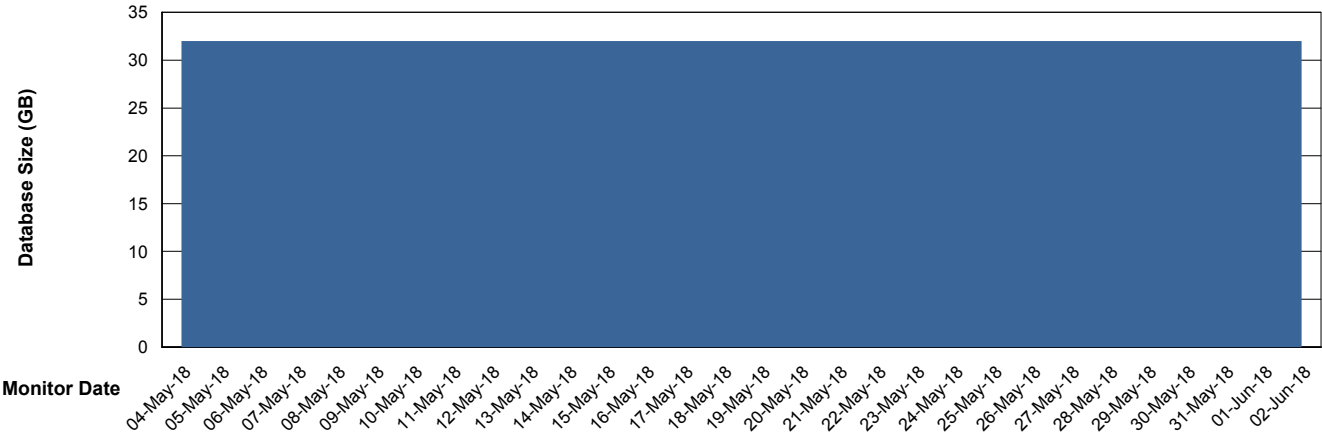

Weekly SLA Customer Report

Customer CIW Production
Database ID 45

Database Performance CIWDB_Production

Weekly SLA Customer Report

Customer CIW Production
Database ID 45

Database Performance CIWDB_Standby

Weekly SLA Customer Report

Customer CIW Production
 Database ID 45

DATABASE SIZE CIWDB_Production

Database growth over last month

Database Tablespace CIWDB_Production

Date	Tablespace Name	Filesize (Gb)	Usedsize (Gb)	Percentage free
02-Jun-18	ABSDATA	32	28	13
	INDX	5	3	40
01-Jun-18	ABSDATA	32	28	13
	INDX	5	3	40
31-May-18	ABSDATA	32	28	13
	INDX	5	3	40
30-May-18	ABSDATA	32	28	13
	INDX	5	3	40
29-May-18	ABSDATA	32	28	13
	INDX	5	3	40
28-May-18	ABSDATA	32	28	13
	INDX	5	3	40
27-May-18	ABSDATA	32	28	13
	INDX	5	3	40