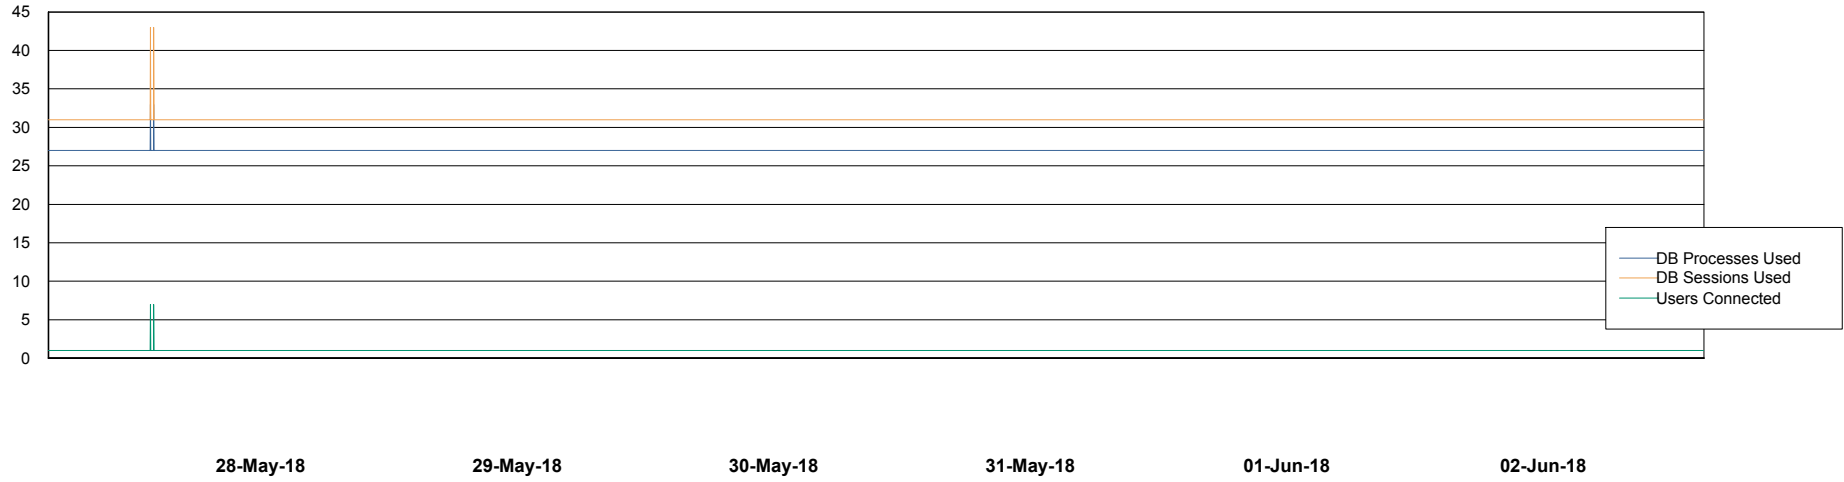

Weekly SLA Customer Report

Customer CIW Production
Database ID 45

Database Performance CIWDB_Production

Weekly SLA Customer Report

Customer CIW Production
Database ID 45

Database Performance CIWDB_Standby

Weekly SLA Customer Report

Customer CIW Production
 Database ID 45

DATABASE SIZE CIWDB_Production

Database growth over last month

Database Tablespace CIWDB_Production

Date	Tablespace Name	Filesize (Gb)	Usedsize (Gb)	Percentage free
02-Jun-18	ABSDATA	32	28	13
	INDX	5	3	40
01-Jun-18	ABSDATA	32	28	13
	INDX	5	3	40
31-May-18	ABSDATA	32	28	13
	INDX	5	3	40
30-May-18	ABSDATA	32	28	13
	INDX	5	3	40
29-May-18	ABSDATA	32	28	13
	INDX	5	3	40
28-May-18	ABSDATA	32	28	13
	INDX	5	3	40
27-May-18	ABSDATA	32	28	13
	INDX	5	3	40