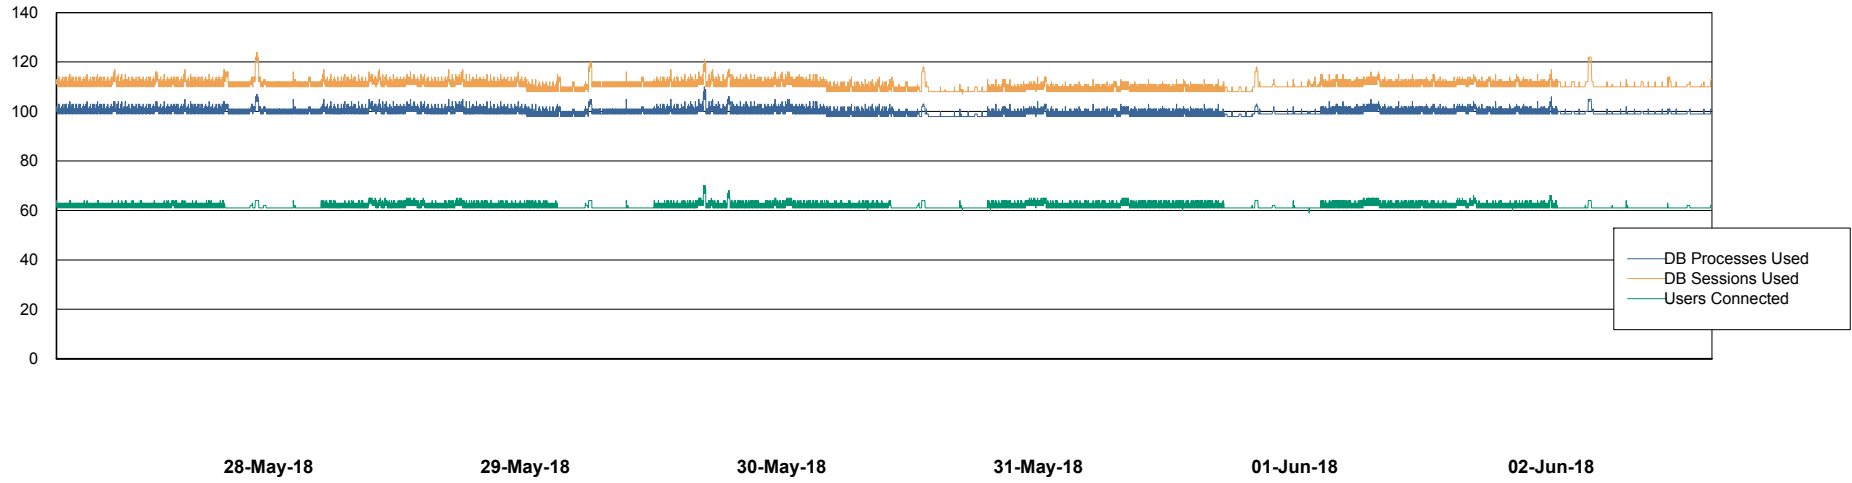

Harddisk Usage CIW_PRD_ORACLE2

	Free disk space on c: (%)	Total disk space on c: (Gb)	Free disk space on d: (%)	Total disk space on d: (Gb)	Free disk space on e: (%)	Total disk space on e: (Gb)
02-Jun-18	96	701	53	700	100	830
01-Jun-18	96	701	53	700	100	830
31-May-18	96	701	53	700	100	830
30-May-18	96	701	53	700	100	830
29-May-18	96	701	53	700	100	830
28-May-18	96	701	54	700	100	830
27-May-18	96	701	54	700	100	830

Weekly SLA Customer Report

Customer CIW Production
Database ID 45

Database Performance CIWDB_Production

Weekly SLA Customer Report

Customer CIW Production
Database ID 45

Database Performance CIWDB_Standby

Weekly SLA Customer Report