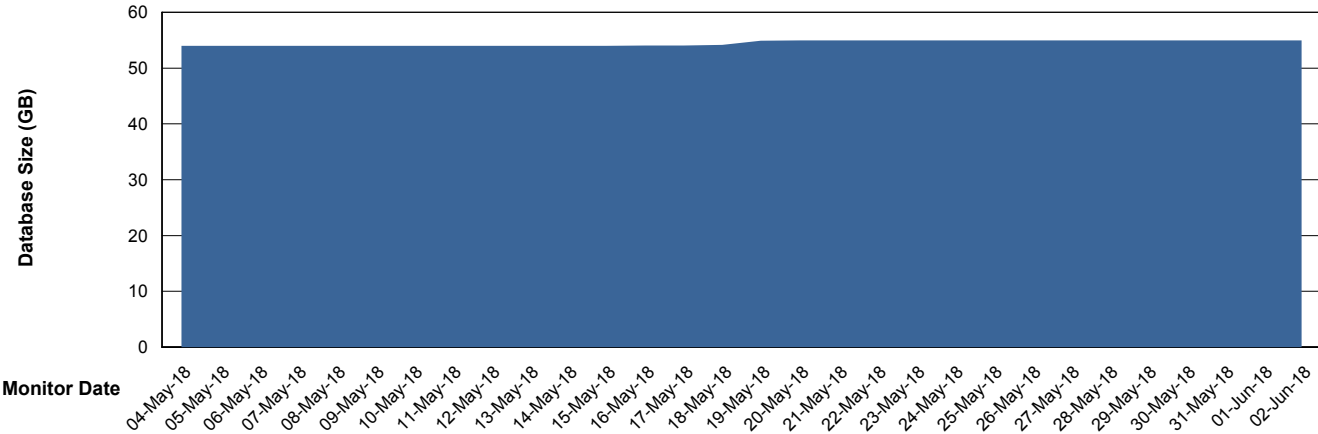

Database growth over last month

Database Tablespace BOHABS01_DB_Primary

Date	Tablespace Name	Filesize (Gb)	Usedsize (Gb)	Percentage free
02-Jun-18	ABSDATA	48	23	52
	INDX	44	30	32
01-Jun-18	ABSDATA	48	23	52
	INDX	44	30	32
31-May-18	ABSDATA	48	23	52
	INDX	44	30	32
30-May-18	ABSDATA	48	23	52
	INDX	44	30	32
29-May-18	ABSDATA	48	23	52
	INDX	44	30	32
28-May-18	ABSDATA	48	23	52
	INDX	44	30	32
27-May-18	ABSDATA	48	23	52
	INDX	44	30	32