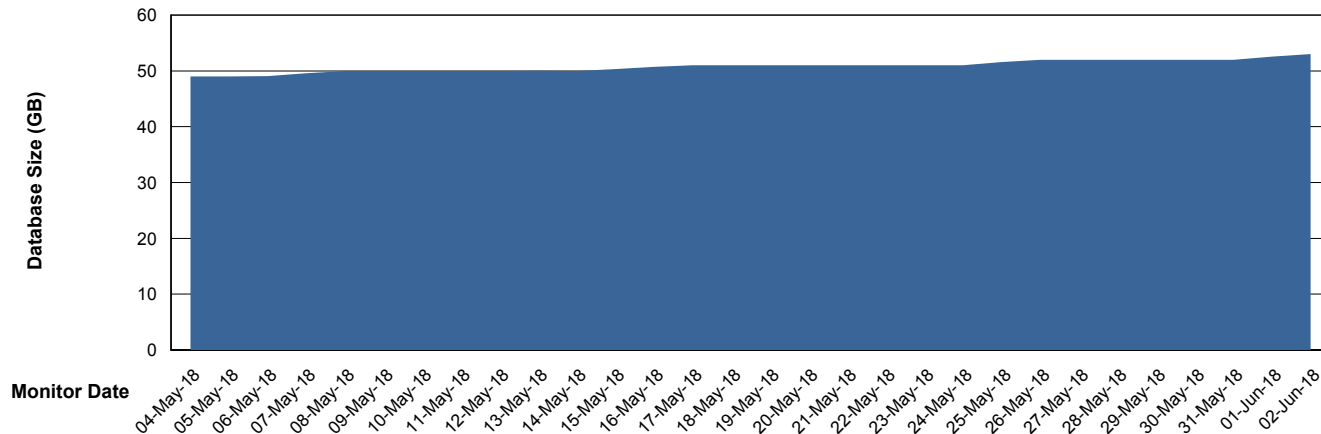

Customer BGG_Production
Database ID 58

Database Performance BGGDB_Standby

Weekly SLA Customer Report

Customer BGG_Production
Database ID 58

DATABASE SIZE BGGDB_BI

Database growth over last month

DATABASE SIZE BGGDB_Production

Database growth over last month

Weekly SLA Customer Report

Customer BGG_Production
Database ID 58

Database Tablespace BGGDB_BI

Date	Tablespace Name	Filesize (Gb)	Usedsize (Gb)	Percentage free
02-Jun-18	ABSDATA	12	9	25
	INDX	11	10	9
01-Jun-18	ABSDATA	12	9	25
	INDX	11	9	18
31-May-18	ABSDATA	12	9	25
	INDX	11	9	18
30-May-18	ABSDATA	12	9	25
	INDX	11	9	18
29-May-18	ABSDATA	12	9	25
	INDX	11	9	18
28-May-18	ABSDATA	12	9	25
	INDX	11	9	18
27-May-18	ABSDATA	12	9	25
	INDX	11	9	18