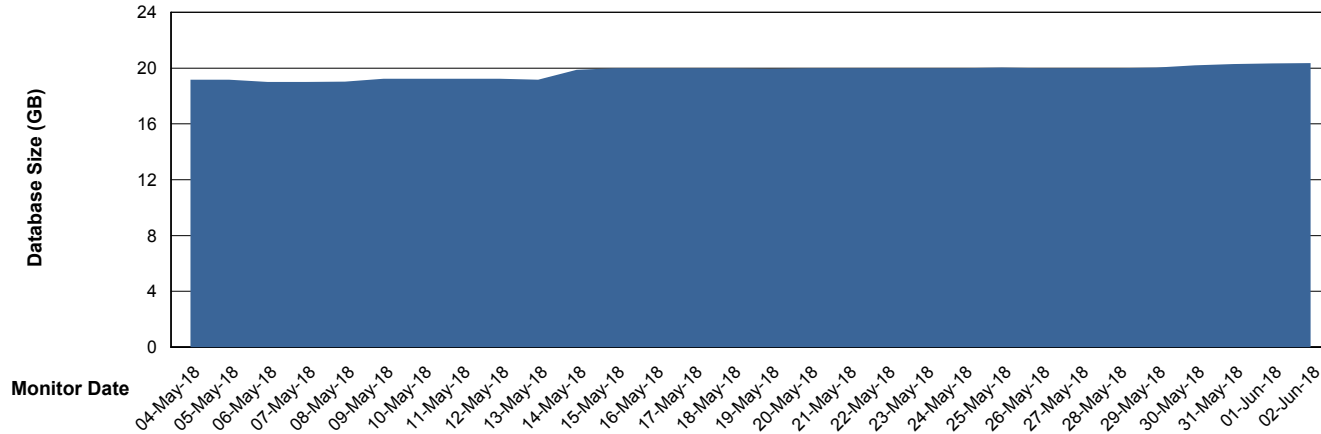

Weekly SLA Customer Report

Customer BGG_Production
Database ID 58

Database Performance BGGDB_BI

Weekly SLA Customer Report

Customer BGG_Production
Database ID 58

Database Performance BGGDB_Production

Weekly SLA Customer Report

Customer BGG_Production
Database ID 58

Database Performance BGGDB_Standby

Weekly SLA Customer Report

Customer BGG_Production
Database ID 58

DATABASE SIZE BGGDB_BI

Database growth over last month

DATABASE SIZE BGGDB_Production

Database growth over last month

Weekly SLA Customer Report

Customer BGG_Production
Database ID 58

Database Tablespace BGGDB_BI

Date	Tablespace Name	Filesize (Gb)	Usedsize (Gb)	Percentage free
02-Jun-18	ABSDATA	12	9	25
	INDX	11	10	9
01-Jun-18	ABSDATA	12	9	25
	INDX	11	9	18
31-May-18	ABSDATA	12	9	25
	INDX	11	9	18
30-May-18	ABSDATA	12	9	25
	INDX	11	9	18
29-May-18	ABSDATA	12	9	25
	INDX	11	9	18
28-May-18	ABSDATA	12	9	25
	INDX	11	9	18
27-May-18	ABSDATA	12	9	25
	INDX	11	9	18