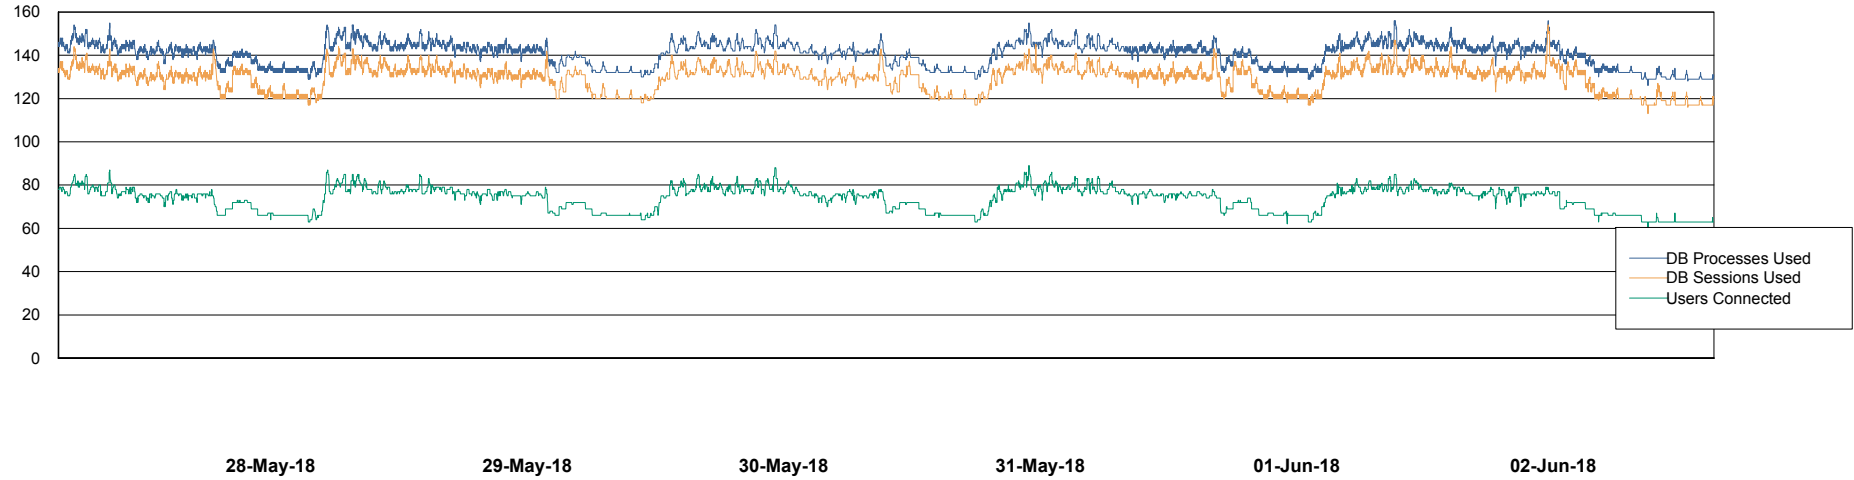

Weekly SLA Customer Report

Customer BGG_Production
Database ID 58

Database Performance BGGDB_BI

Weekly SLA Customer Report

Customer BGG_Production
Database ID 58

Database Performance BGGDB_Production

Weekly SLA Customer Report