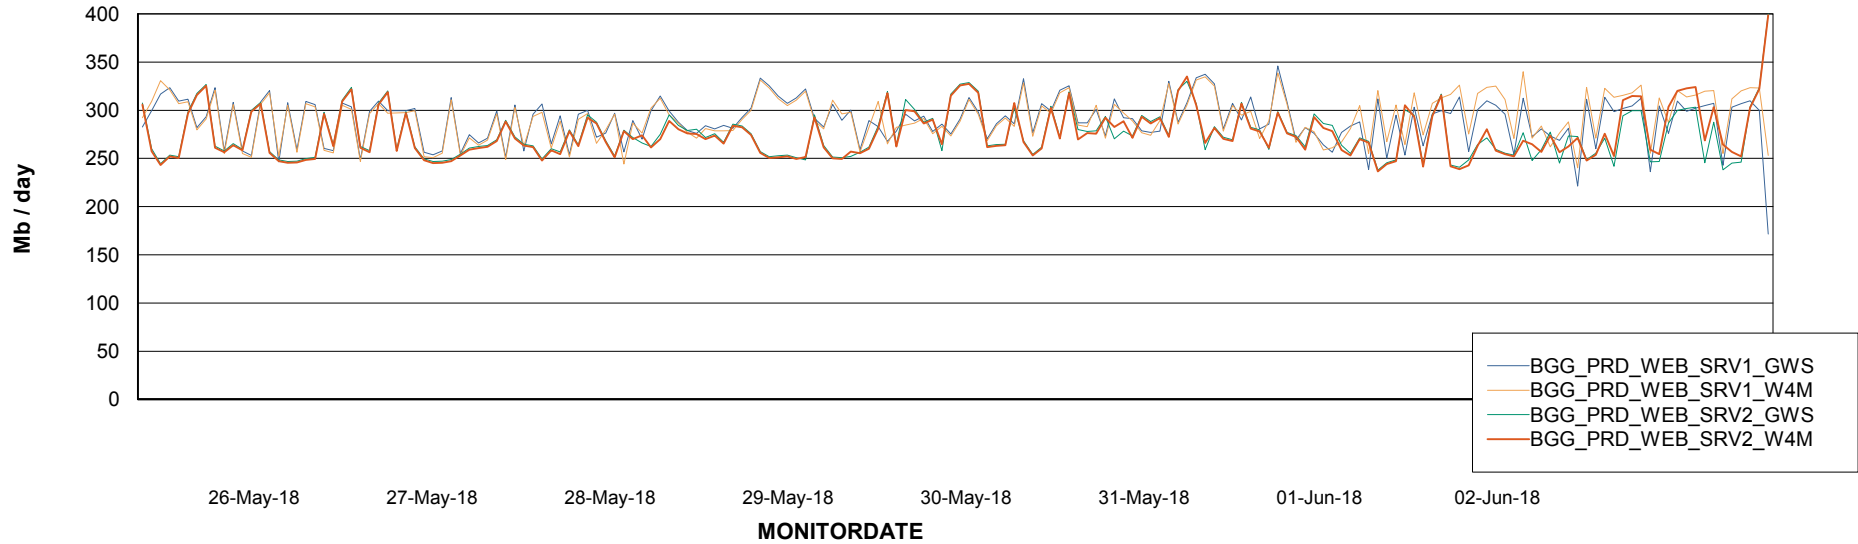

ABSolute Web Component Services

Avg memory used per ABS Web component