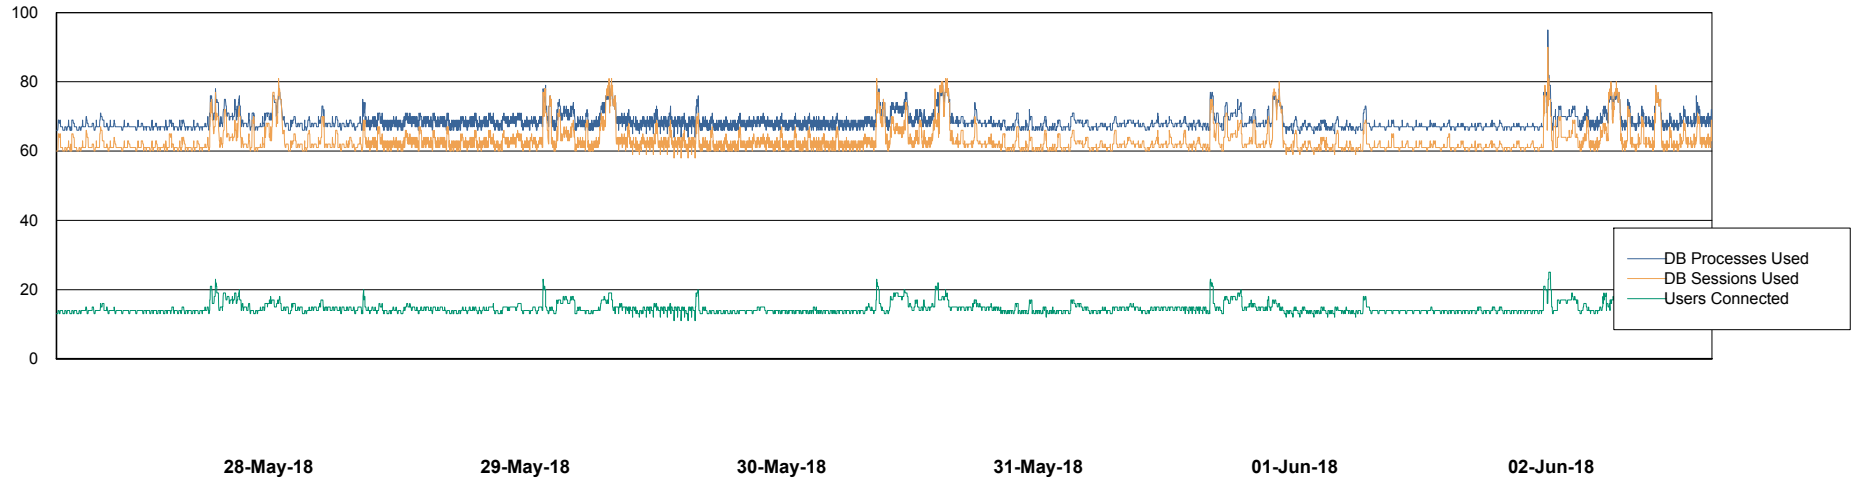

Database Performance BGGDB_BI