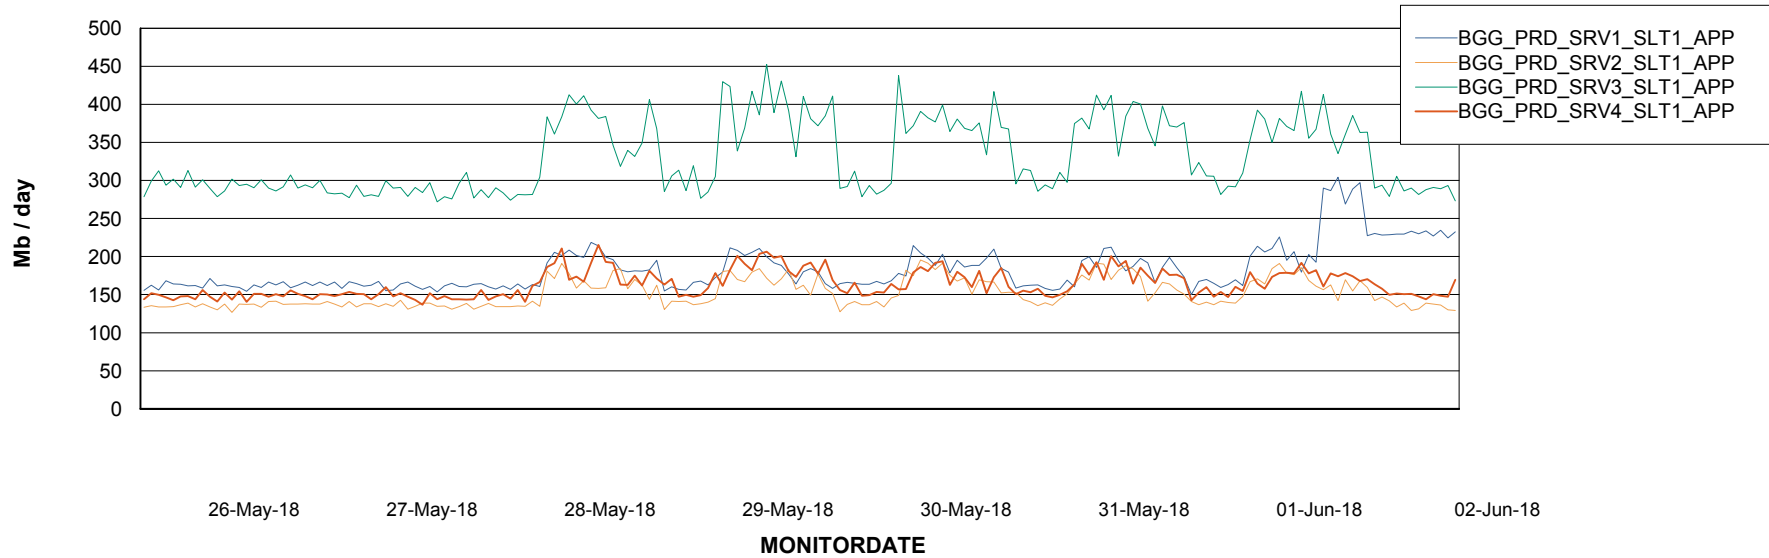

ABSolute Application Server Services

Avg memory used per ABS Server Service