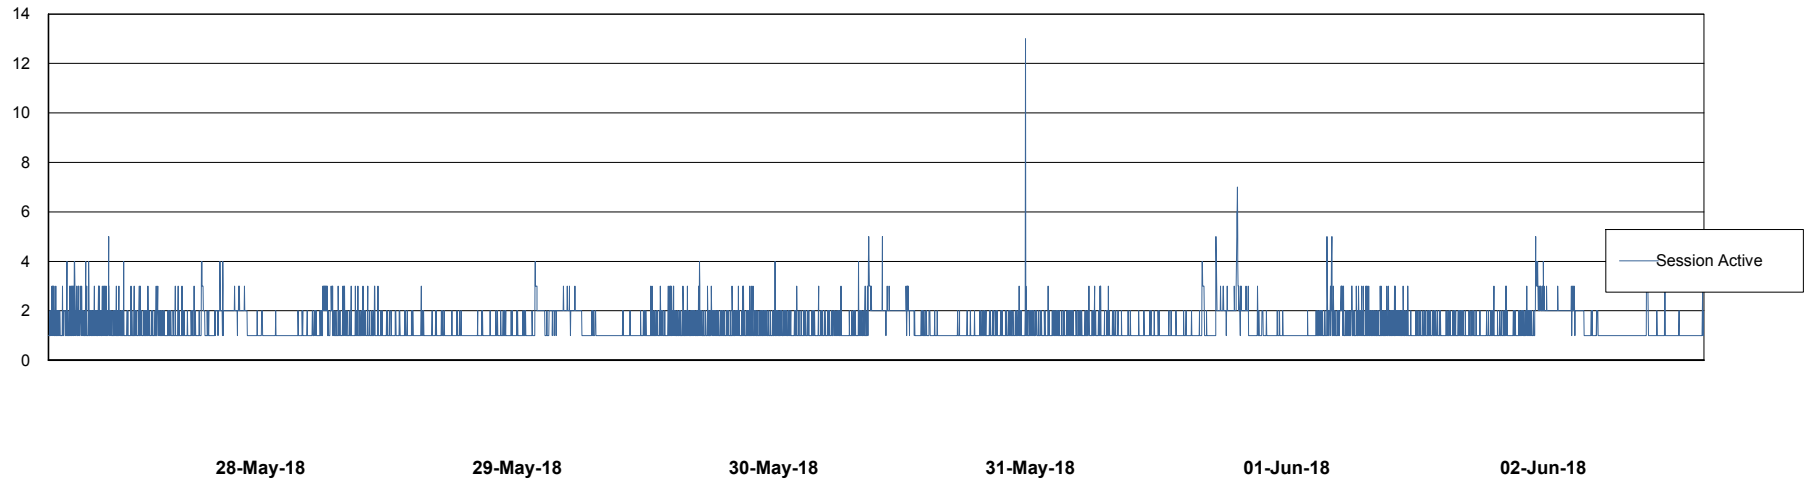

Weekly SLA Customer Report

Customer BGG_Production
Database ID 58

Database Performance BGGDB_BI

Weekly SLA Customer Report

Customer BGG_Production
Database ID 58

Database Performance BGGDB_Production

Weekly SLA Customer Report

Customer BGG_Production
Database ID 58

Database Performance BGGDB_Standby

Weekly SLA Customer Report

Customer BGG_Production
Database ID 58

DATABASE SIZE BGGDB_BI

Database growth over last month

DATABASE SIZE BGGDB_Production