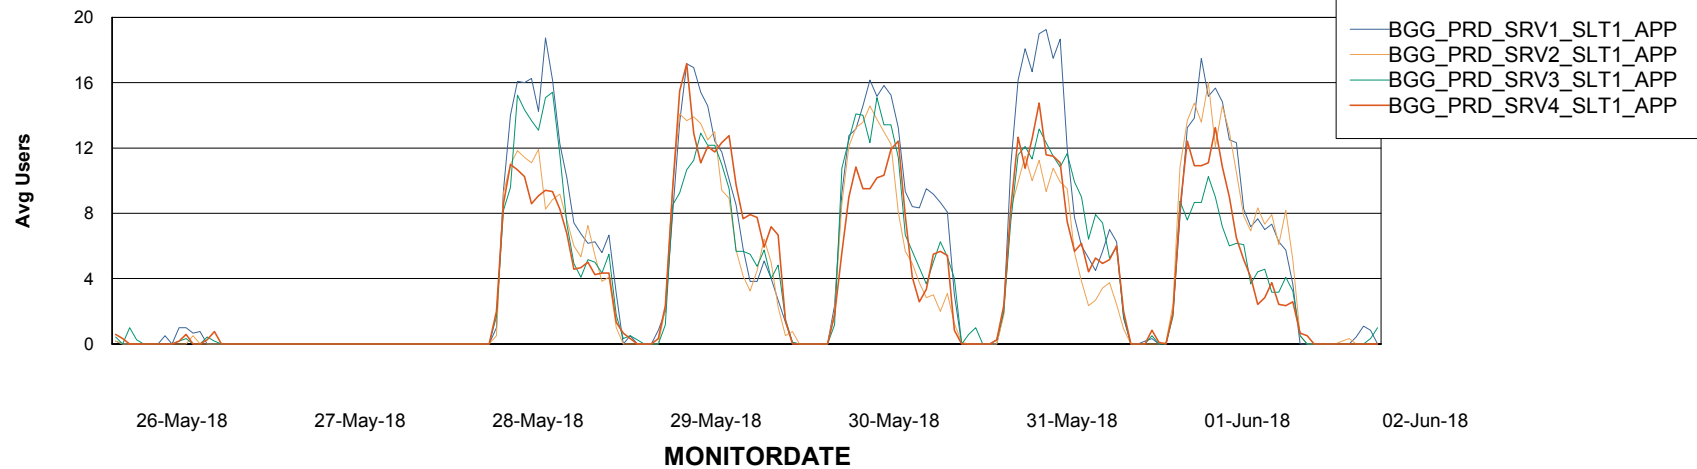

Avg users per day per ABS server