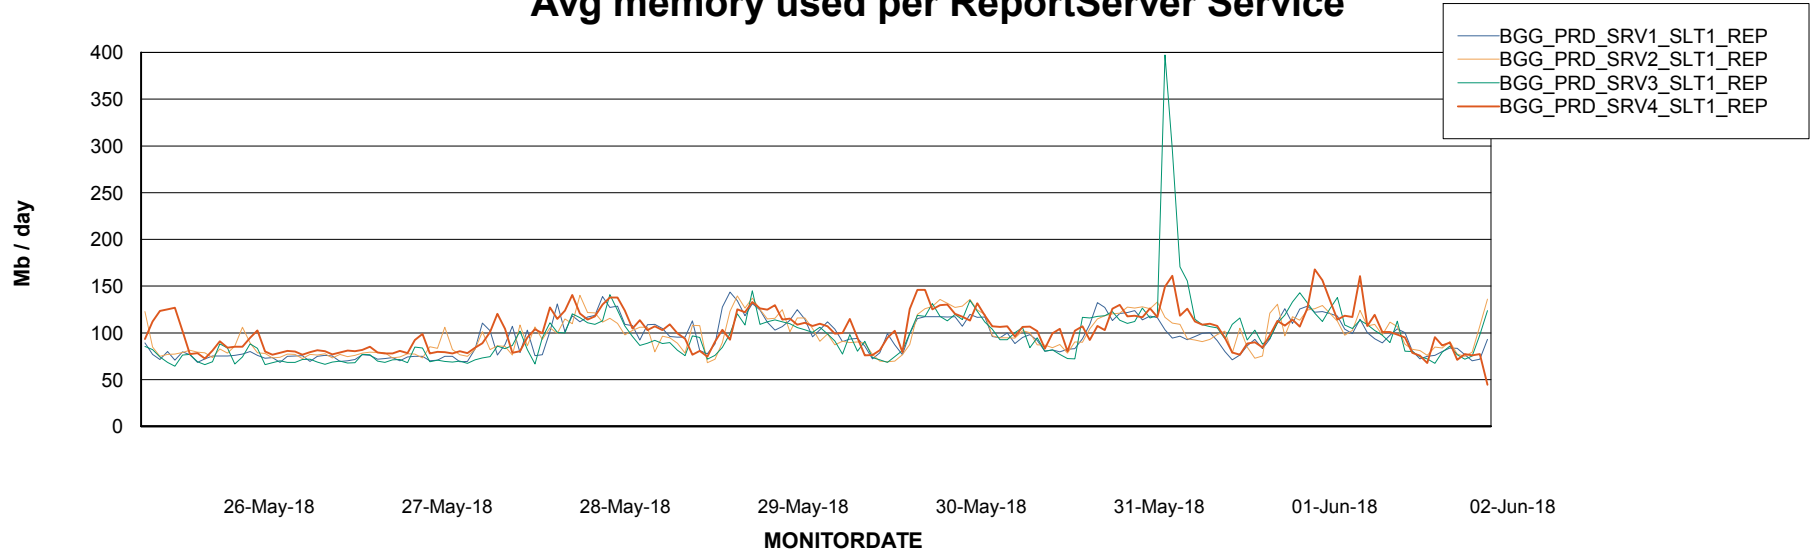

Avg memory used per ABS Server Service

Avg users per day per ABS server

Weekly SLA Customer Report

Customer BGG_Production
Database ID 58

ABSSolute Application ReportServer Services

Avg memory used per ReportServer Service