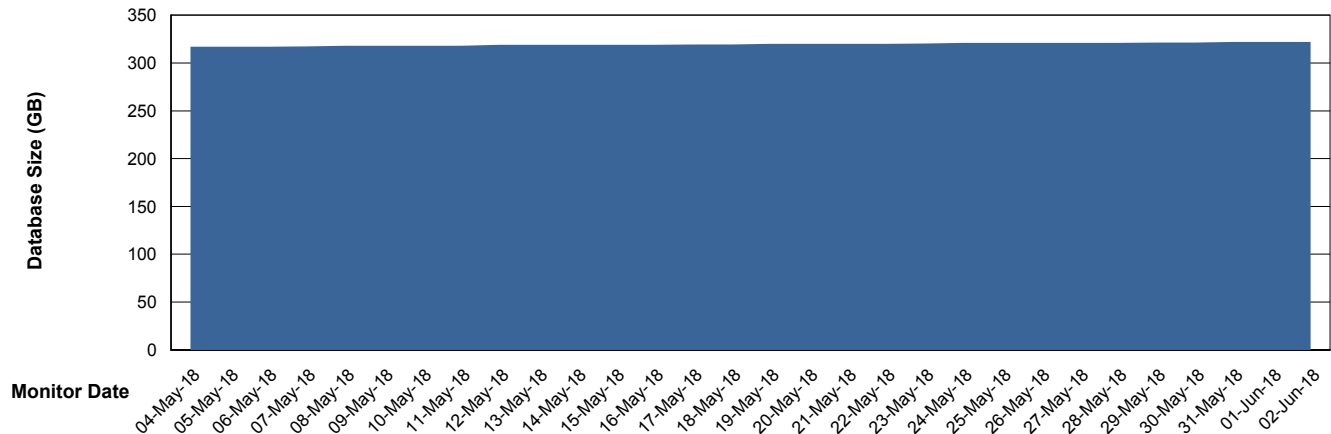

Weekly SLA Customer Report

Customer AUJ_Production
Database ID 41

Database Performance AUJ_DB6_Standby2

Weekly SLA Customer Report

Customer AUJ_Production
Database ID 41

Database Performance AUJDB_BI

Weekly SLA Customer Report

Customer AUJ_Production
Database ID 41

Database Performance AUJDB_BI_TS1

Weekly SLA Customer Report

Customer AUJ_Production
Database ID 41

DATABASE SIZE AUJ_DB4_Primary

Database growth over last month

DATABASE SIZE AUJDB_BI

Database growth over last month

Weekly SLA Customer Report

Customer AUJ_Production
Database ID 41

DATABASE SIZE AUJDB_BI_TS1

Database growth over last month

Weekly SLA Customer Report

Customer AUJ_Production
Database ID 41