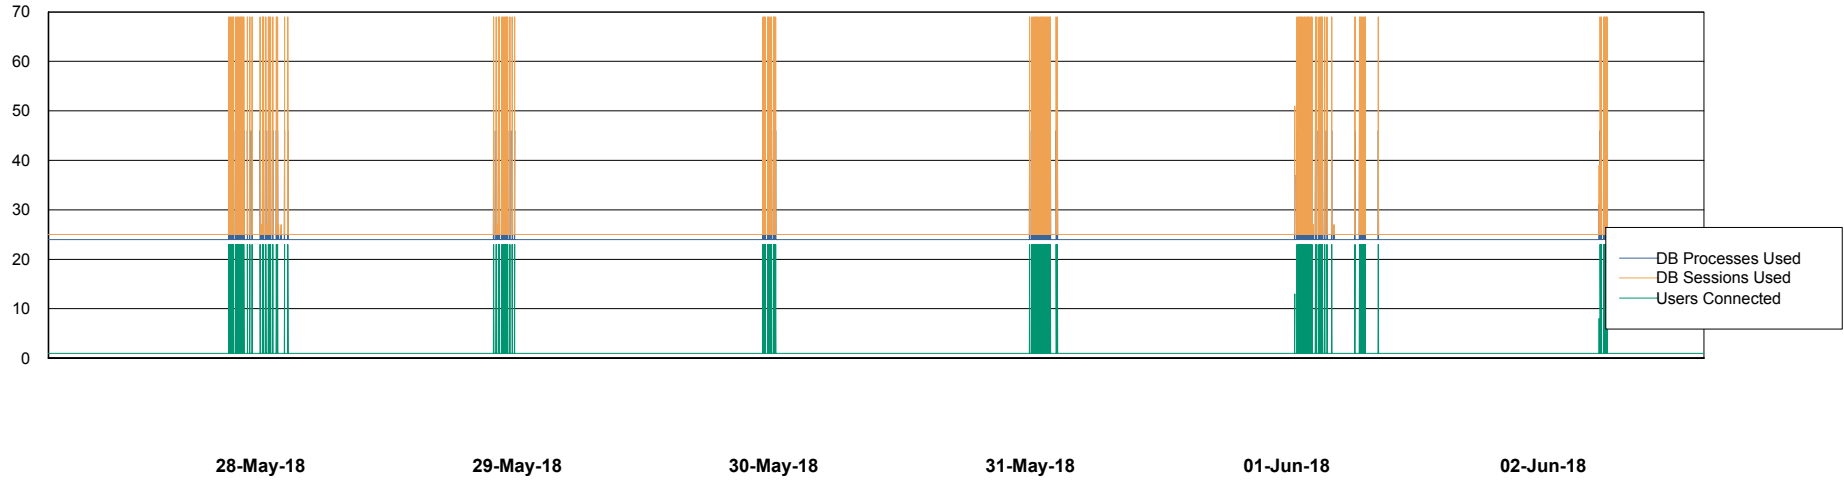

Weekly SLA Customer Report

Customer AUJ_Production
Database ID 41

Database Performance AUJ_DB4_Primary

Weekly SLA Customer Report

Customer AUJ_Production
Database ID 41

Database Performance AUJ_DB5_Standby

Weekly SLA Customer Report

Customer AUJ_Production
Database ID 41

Database Performance AUJ_DB6_Standby2

Weekly SLA Customer Report

Customer AUJ_Production
Database ID 41

Database Performance AUJDB_BI

Weekly SLA Customer Report