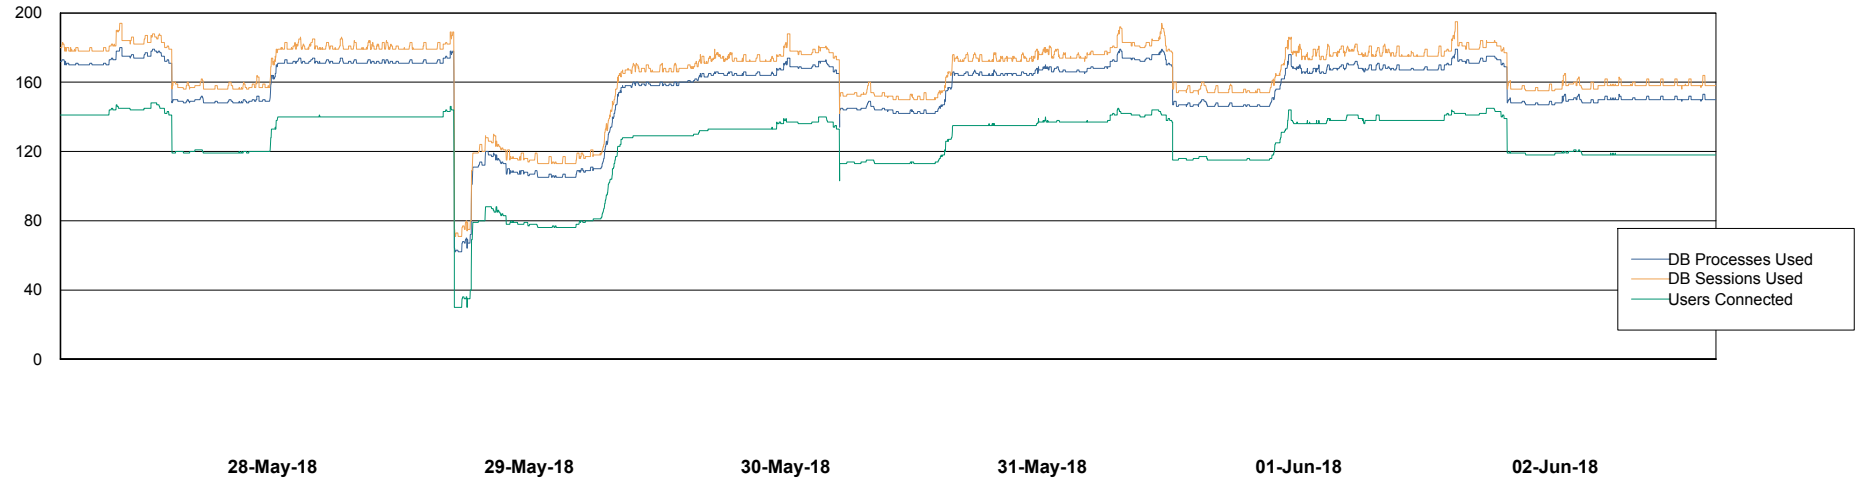

Weekly SLA Customer Report

Customer AUJ_Production
Database ID 41

Harddisk Usage AUJ_PRD_ORACLE_BI1

	Free disk space on / (%)	Total disk space on / (Gb)	Used disk space on / (Gb)
02-Jun-18	10	526	448
01-Jun-18	11	526	444
31-May-18	11	526	444
30-May-18	11	526	443
29-May-18	11	526	442
28-May-18	11	526	442
27-May-18	11	526	445

Weekly SLA Customer Report

Customer AUJ_Production
Database ID 41

Database Performance AUJ_DB4_Primary

Weekly SLA Customer Report

Customer AUJ_Production
Database ID 41

Database Performance AUJ_DB5_Standby