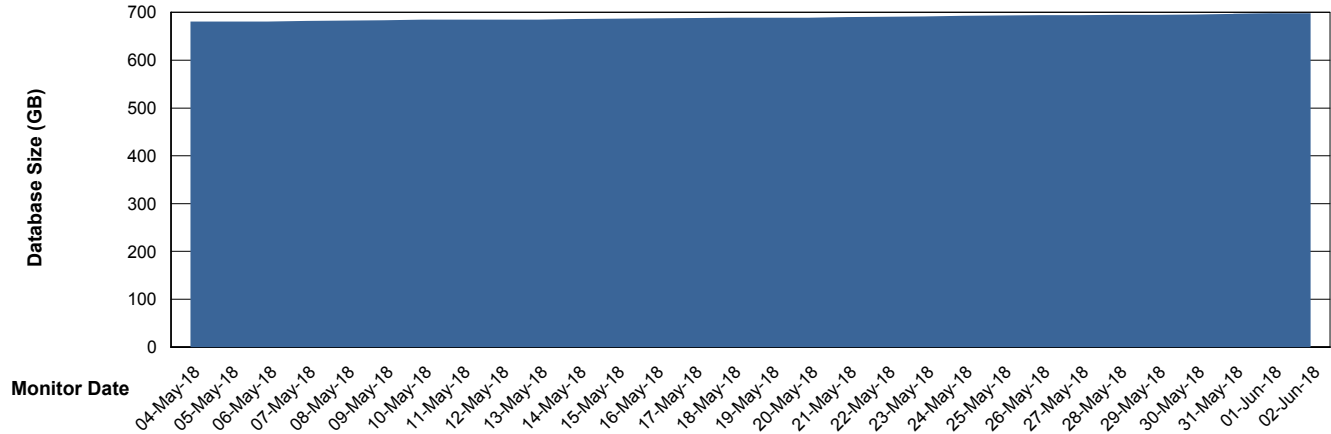

Customer AUJ_Production
Database ID 41

Database Performance AUJDB_BI_TS1

Weekly SLA Customer Report

Customer AUJ_Production
Database ID 41

DATABASE SIZE AUJ_DB4_Primary

Database growth over last month

DATABASE SIZE AUJDB_BI

Database growth over last month

Weekly SLA Customer Report

Customer AUJ_Production
Database ID 41

DATABASE SIZE AUJDB_BI_TS1

Database growth over last month

Weekly SLA Customer Report

Customer AUJ_Production
Database ID 41