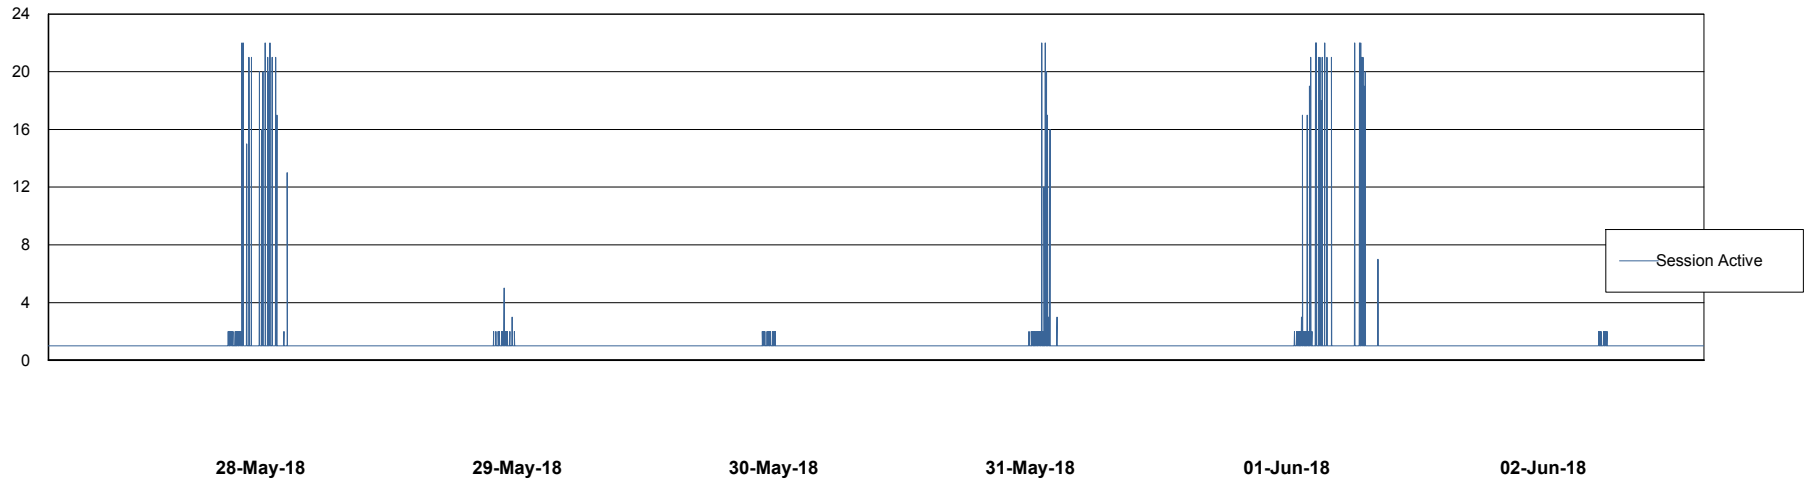

Weekly SLA Customer Report

Customer AUJ_Production
Database ID 41

Database Performance AUJ_DB4_Primary

Weekly SLA Customer Report

Customer AUJ_Production
Database ID 41

Database Performance AUJ_DB5_Standby

Weekly SLA Customer Report

Customer AUJ_Production
Database ID 41

Database Performance AUJ_DB6_Standby2

Weekly SLA Customer Report

Customer AUJ_Production
Database ID 41

Database Performance AUJDB_BI

Weekly SLA Customer Report