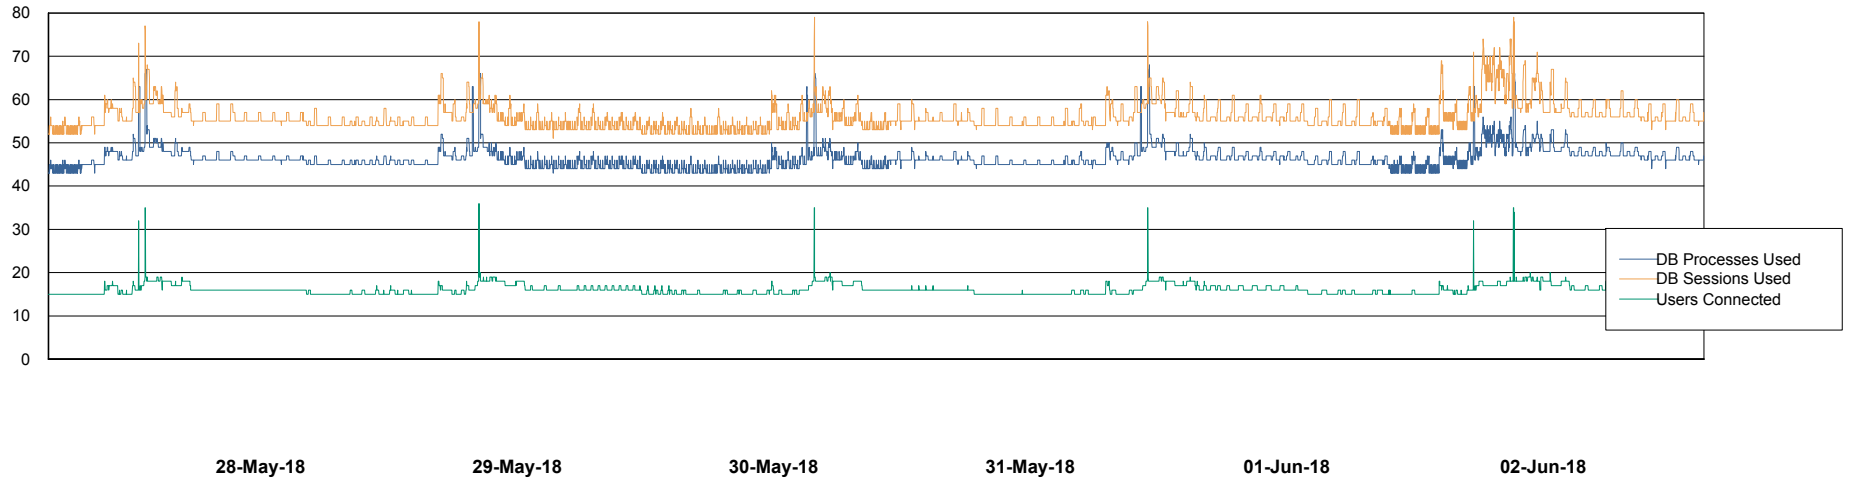

Weekly SLA Customer Report

Customer AUJ_Production
Database ID 41

Database Performance AUJ_DB6_Standby2

Weekly SLA Customer Report

Customer AUJ_Production
Database ID 41

Database Performance AUJDB_BI

Weekly SLA Customer Report