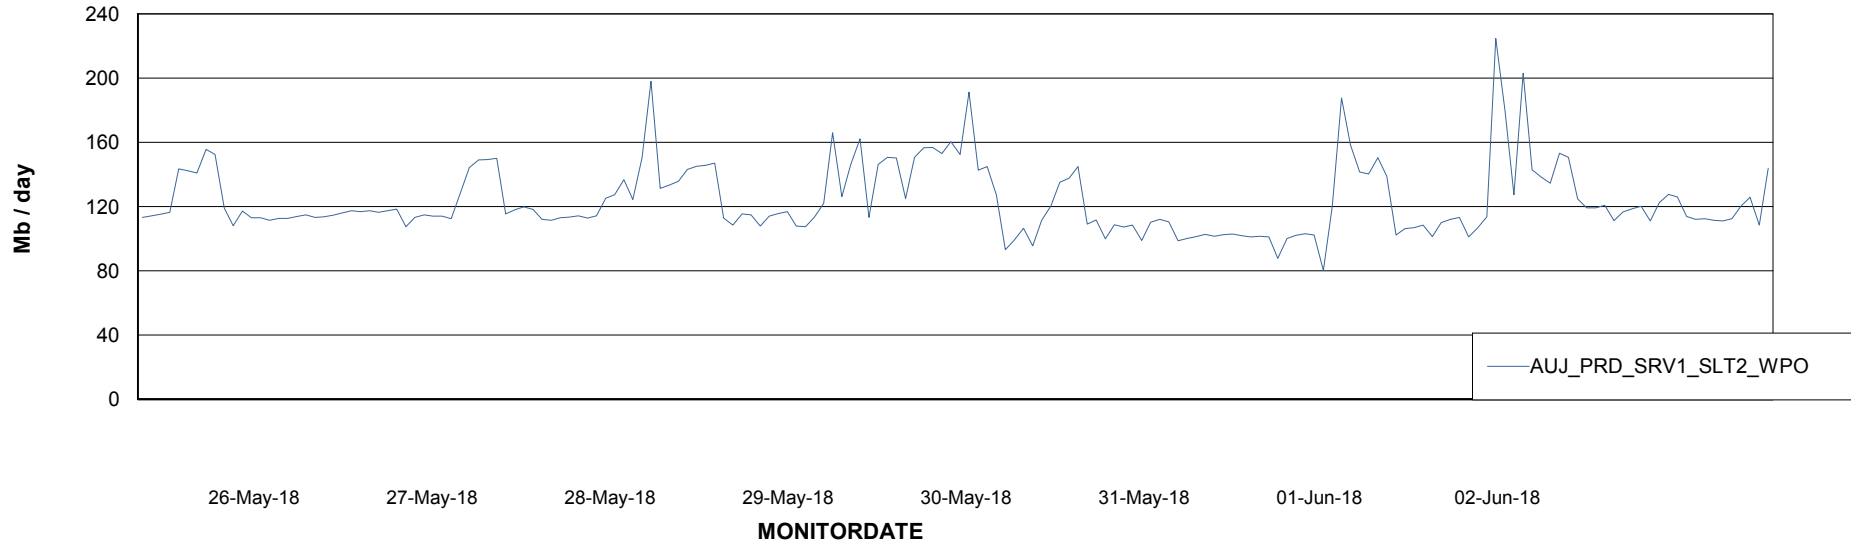

ABSolute Web Component Services

Avg memory used per ABS Web component