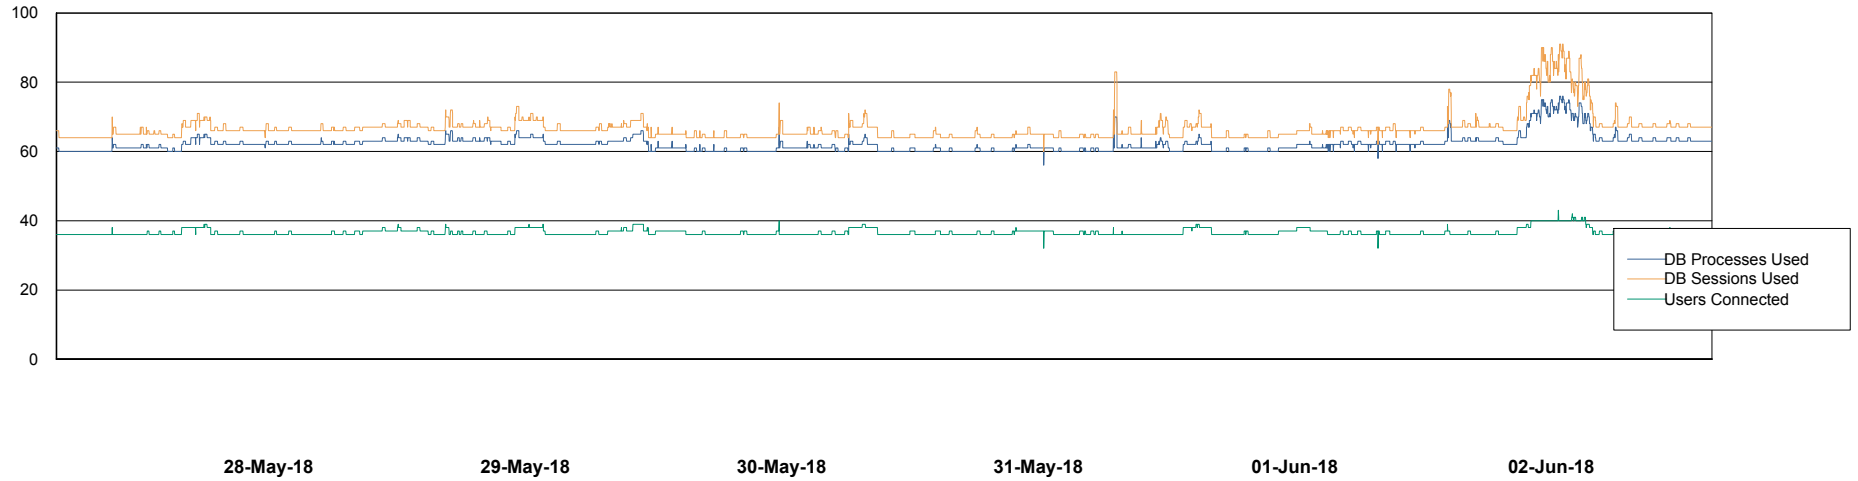

Database Performance AUJDB_BI_TS1