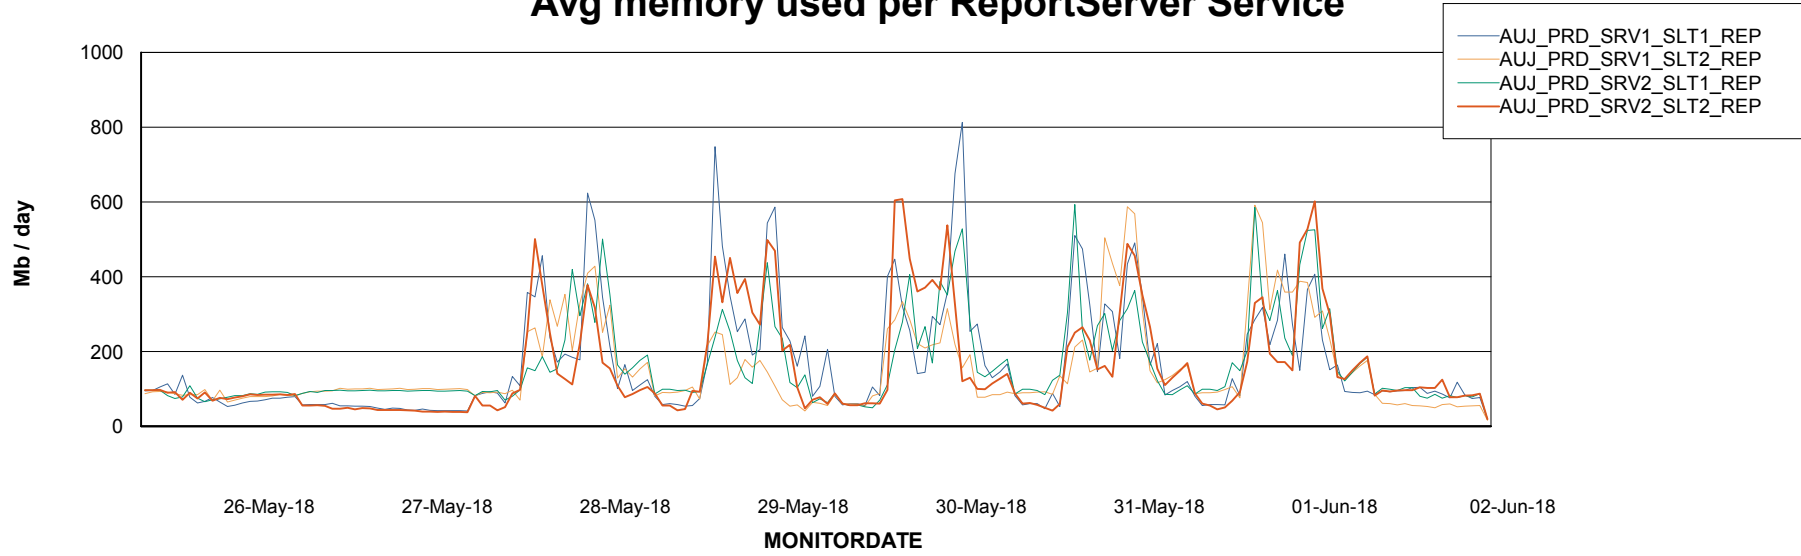

Avg memory used per ABS Server Service

Avg users per day per ABS server

Weekly SLA Customer Report

Customer AUJ_Production
Database ID 41

ABSSolute Application ReportServer Services

Avg memory used per ReportServer Service