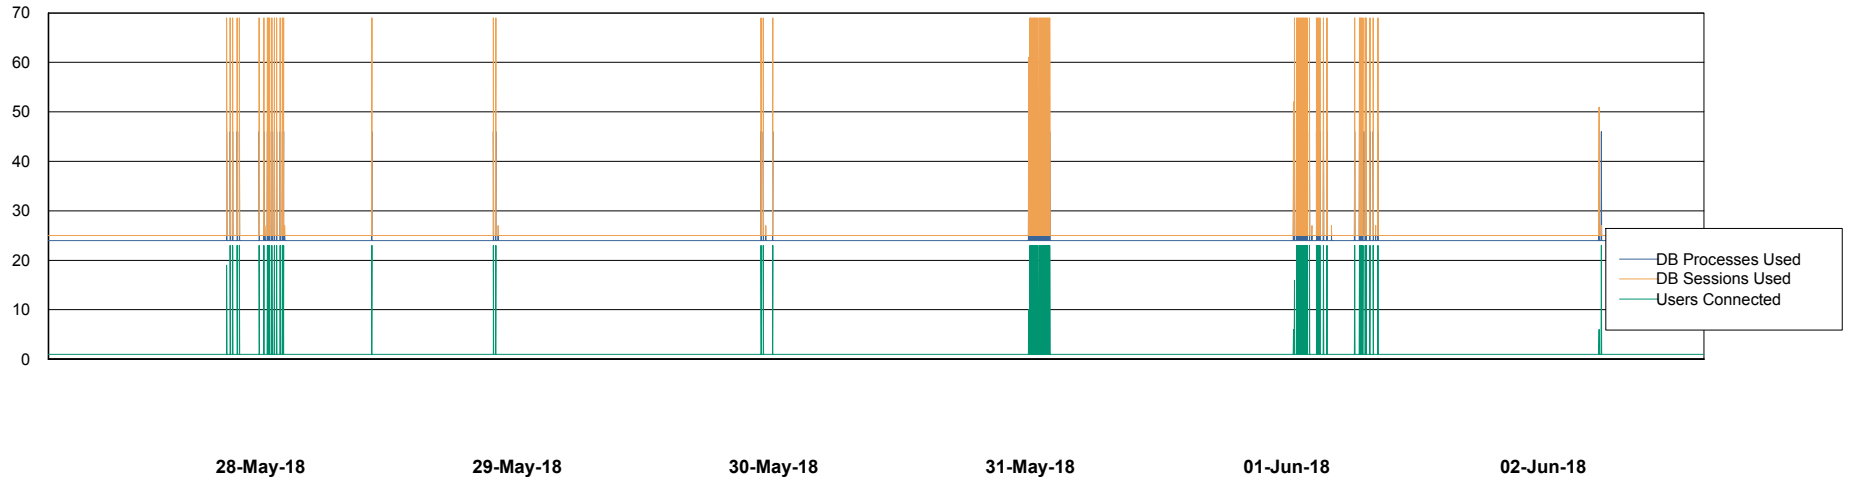

Weekly SLA Customer Report

Customer AUJ_Production
Database ID 41

Database Performance AUJ_DB4_Primary

Weekly SLA Customer Report

Customer AUJ_Production
Database ID 41

Database Performance AUJ_DB5_Standby

Weekly SLA Customer Report

Customer AUJ_Production
Database ID 41

Database Performance AUJ_DB6_Standby2

Weekly SLA Customer Report

Customer AUJ_Production
Database ID 41

Database Performance AUJDB_BI

Weekly SLA Customer Report