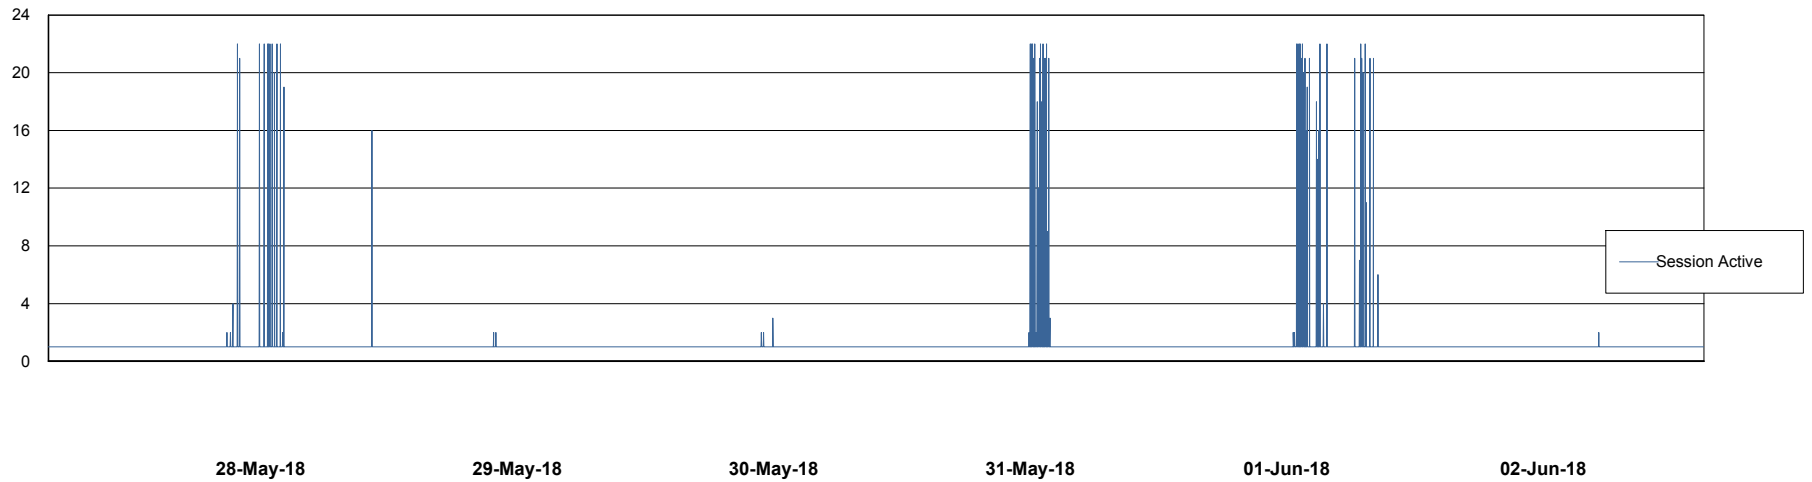

Weekly SLA Customer Report

Customer AUJ_Production
Database ID 41

Database Performance AUJ_DB4_Primary

Weekly SLA Customer Report

Customer AUJ_Production
Database ID 41

Database Performance AUJ_DB5_Standby

Weekly SLA Customer Report

Customer AUJ_Production
Database ID 41

Database Performance AUJ_DB6_Standby2

Weekly SLA Customer Report

Customer AUJ_Production
Database ID 41

Database Performance AUJDB_BI

Weekly SLA Customer Report