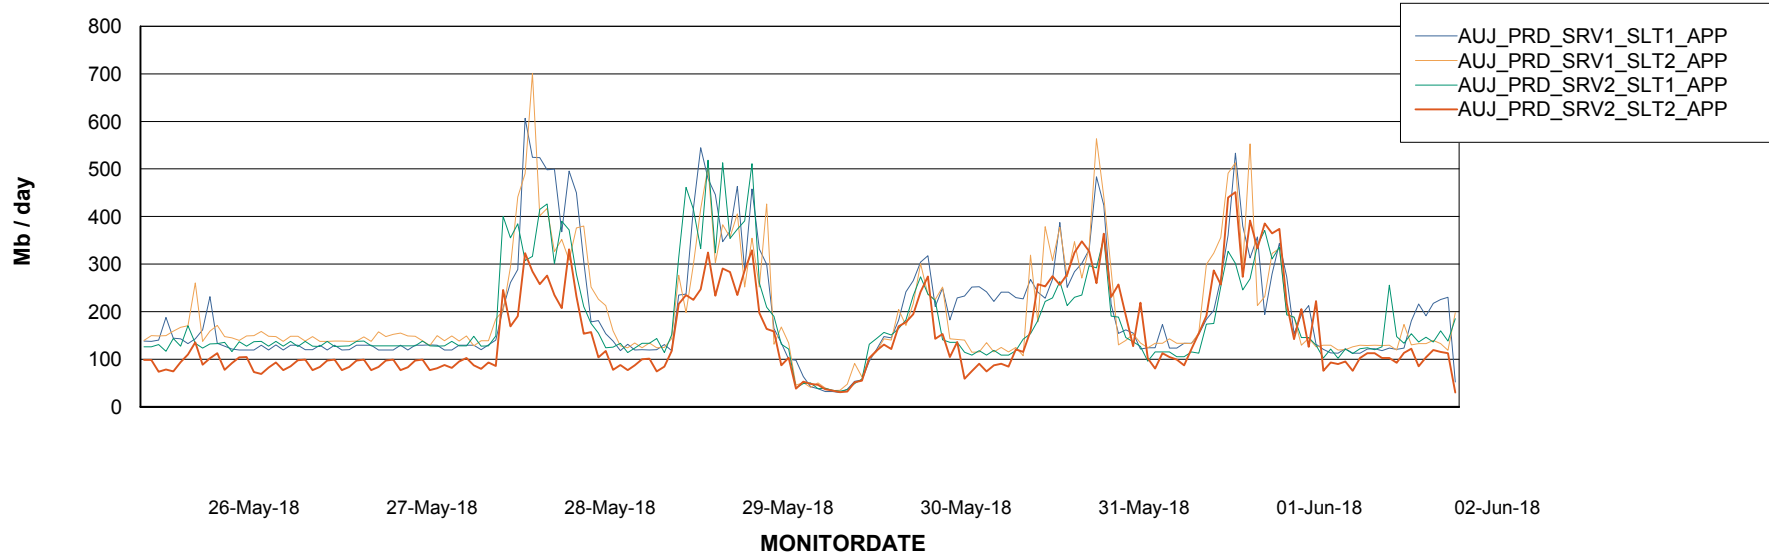

ABSSolute Application Server Services

Avg memory used per ABS Server Service