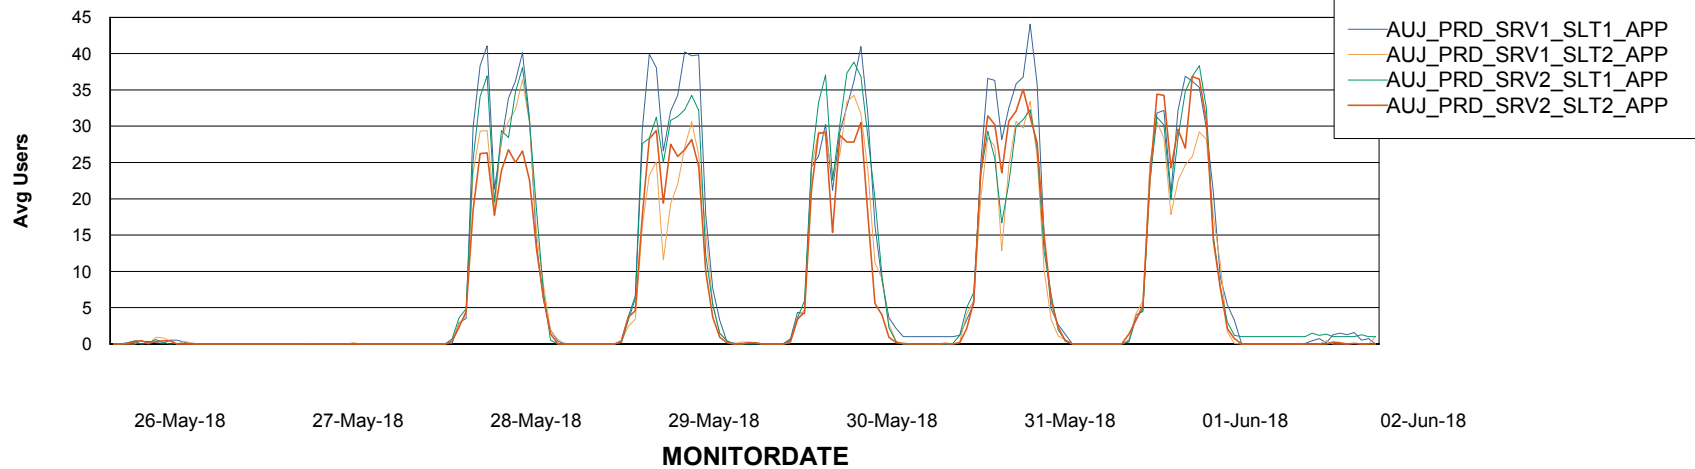

Avg users per day per ABS server