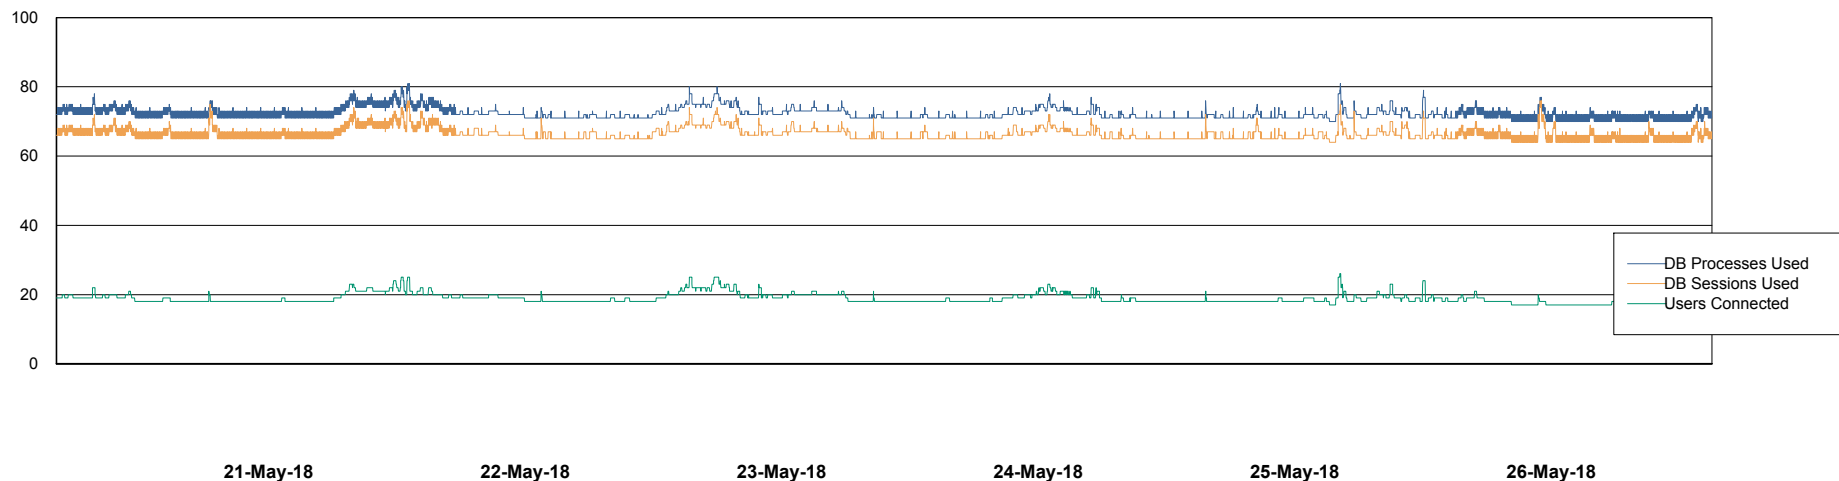

Harddisk Usage WBL_PRD_ORACLE2

	Free disk space on c: (%)	Total disk space on c: (Gb)	Free disk space on d: (%)	Total disk space on d: (Gb)	Free disk space on e: (%)	Total disk space on e: (Gb)	Free disk space on f: (%)	Total disk space on f: (Gb)
26-May-18	74	120	90	200	89	200	95	200
25-May-18	74	120	90	200	89	200	95	200
24-May-18	74	120	90	200	89	200	96	200
23-May-18	74	120	90	200	89	200	96	200
22-May-18	74	120	90	200	89	200	96	200
21-May-18	74	120	90	200	89	200	96	200
20-May-18	74	120	90	200	89	200	96	200

Weekly SLA Customer Report

Customer WBL_Production
Database ID 40

Database Performance WBLDB_Production

Weekly SLA Customer Report

Customer WBL_Production
Database ID 40

Database Performance WBLDB_Standby

Weekly SLA Customer Report