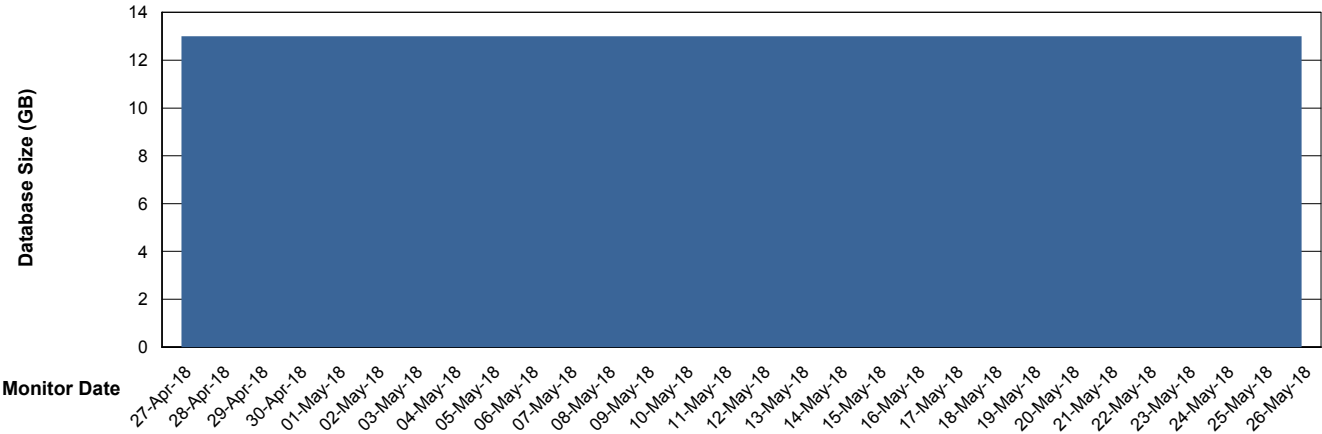

Weekly SLA Customer Report

Customer WBL_Production
Database ID 40

Database Performance WBLDB_Production

Weekly SLA Customer Report

Customer WBL_Production
Database ID 40

Database Performance WBLDB_Standby

Weekly SLA Customer Report

Customer WBL_Production
 Database ID 40

DATABASE SIZE WBLDB_Production

Database growth over last month

Database Tablespace WBLDB_Production

Date	Tablespace Name	Filesize (Gb)	Usedsize (Gb)	Percentage free
26-May-18	ABSDATA	6	5	17
26-May-18	INDX	8	6	25
25-May-18	ABSDATA	6	5	17
25-May-18	INDX	8	6	25
24-May-18	ABSDATA	6	5	17
24-May-18	INDX	8	6	25
23-May-18	ABSDATA	6	5	17
23-May-18	INDX	8	6	25
22-May-18	ABSDATA	6	5	17
22-May-18	INDX	8	6	25
21-May-18	ABSDATA	6	5	17
21-May-18	INDX	8	6	25
20-May-18	ABSDATA	6	5	17
20-May-18	INDX	8	6	25