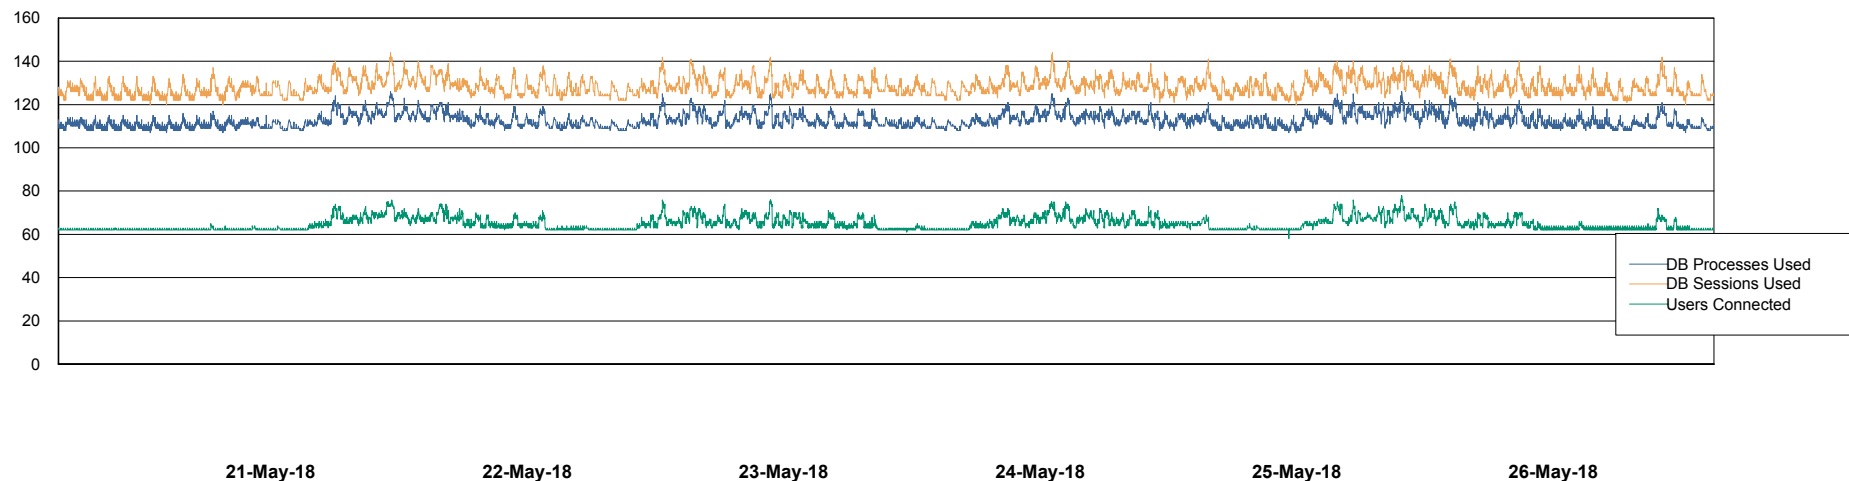

Weekly SLA Customer Report

Customer VOS_Production
Database ID 68

Database Performance VOSBIDB_Production

Weekly SLA Customer Report

Customer VOS_Production
Database ID 68

Database Performance VOSDB_Production

Weekly SLA Customer Report

Customer VOS_Production
Database ID 68

Database Performance VOSDB_Standby

Weekly SLA Customer Report

Customer VOS_Production
 Database ID 68

DATABASE SIZE VOSBIDB_Production

Database growth over last month