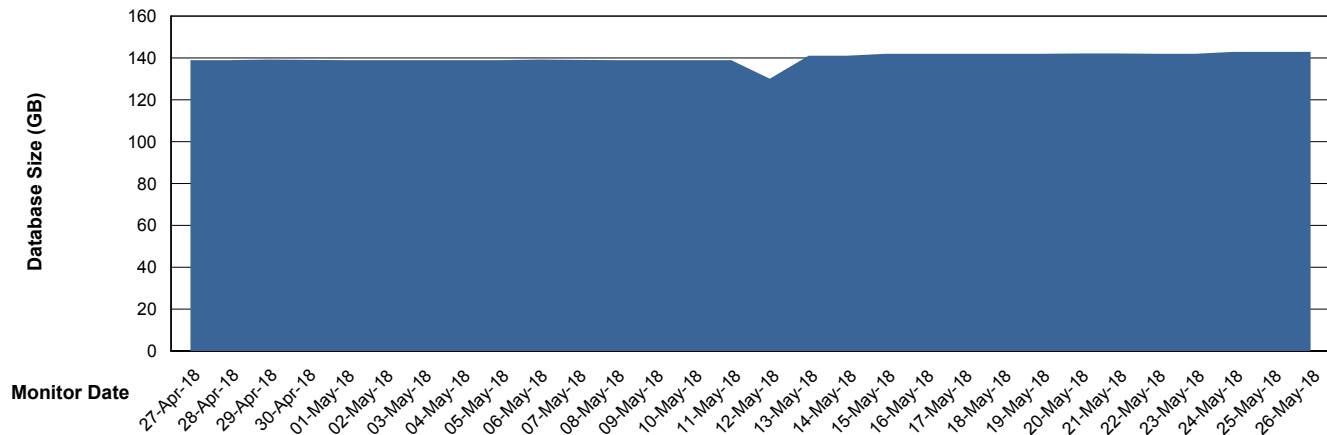

Weekly SLA Customer Report

Customer VOS_Production
Database ID 68

Database Performance VOSDB_Standby

Weekly SLA Customer Report

Customer VOS_Production
 Database ID 68

DATABASE SIZE VOSBIDB_Production

Database growth over last month

DATABASE SIZE VOSDB_Production

Database growth over last month

Weekly SLA Customer Report

Customer VOS_Production
Database ID 68

Database Tablespace		VOSBIDB_Production		
Date	Tablespace Name	Filesize (Gb)	Usedsize (Gb)	Percentage free
26-May-18	ABSDATA	33	26	21
	INDX	44	37	16
25-May-18	ABSDATA	33	26	21
	INDX	44	37	16
24-May-18	ABSDATA	33	26	21
	INDX	44	37	16
23-May-18	ABSDATA	33	26	21
	INDX	44	37	16
22-May-18	ABSDATA	33	26	21
	INDX	44	36	18
21-May-18	ABSDATA	33	26	21
	INDX	44	36	18
20-May-18	ABSDATA	33	26	21
	INDX	44	36	18