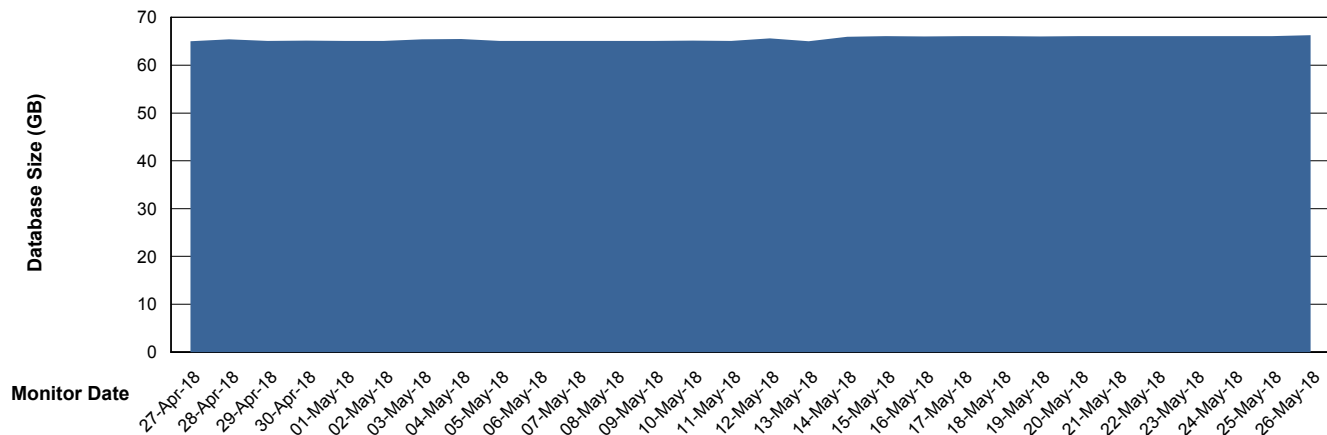

Weekly SLA Customer Report

Customer VOS_Production
Database ID 68

Database Performance VOSDB_Standby

Weekly SLA Customer Report

Customer VOS_Production
 Database ID 68

DATABASE SIZE VOSBIDB_Production

Database growth over last month