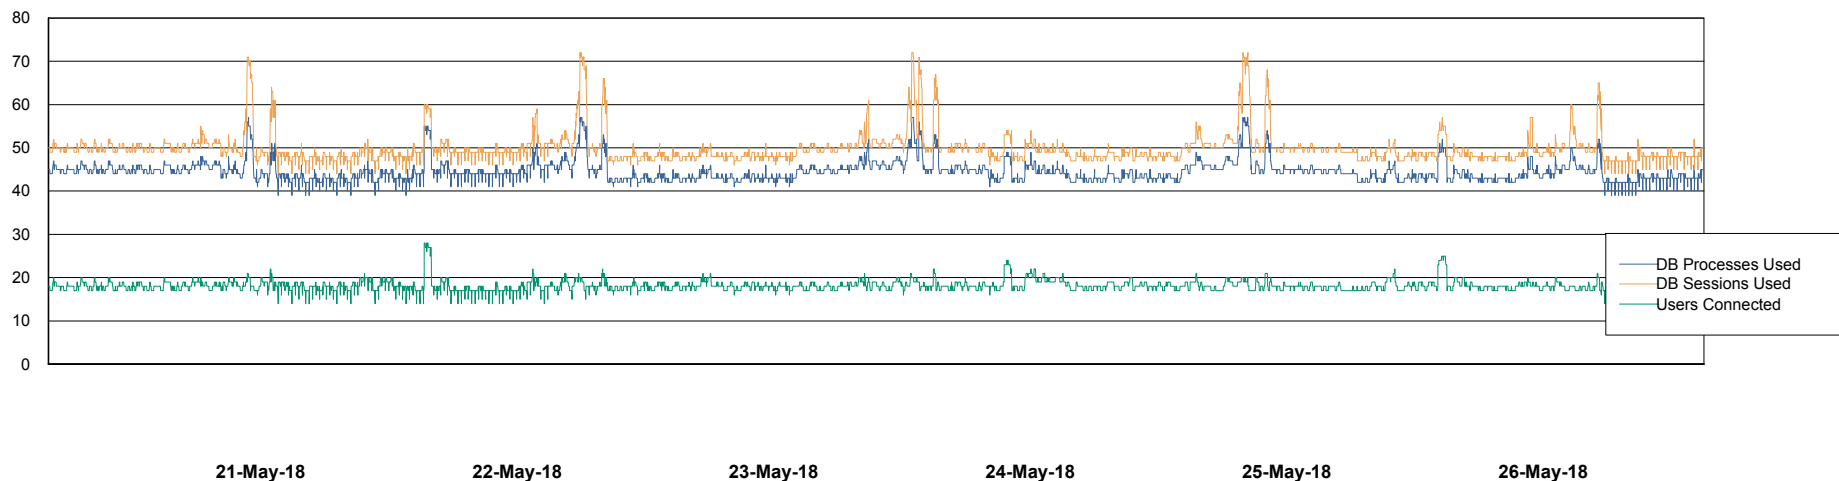

Weekly SLA Customer Report

Customer VOS_Production
Database ID 68

Harddisk Usage VOS_ABSWEB2

	Free disk space on / (%)	Total disk space on / (Gb)	Used disk space on / (Gb)	Total disk space on /home (Gb)	Used disk space on /home (Gb)	Free disk space on /opt (%)	Total disk space on /opt (Gb)	Used disk space on /opt (Gb)	Total disk space on /tmp (Gb)	Used disk space on /tmp (Gb)
26-May-18	90	50	5	50	5	90	50	5	50	5
25-May-18	90	50	5	50	5	90	50	5	50	5
24-May-18	90	50	5	50	5	90	50	5	50	5
23-May-18	90	50	5	50	5	90	50	5	50	5
22-May-18	90	50	5	50	5	90	50	5	50	5
21-May-18	90	50	5	50	5	90	50	5	50	5
20-May-18	90	50	5	50	5	90	50	5	50	5

Weekly SLA Customer Report

Customer VOS_Production
Database ID 68

Database Performance VOSBIDB_Production

Weekly SLA Customer Report

Customer VOS_Production
Database ID 68

Database Performance VOSDB_Production