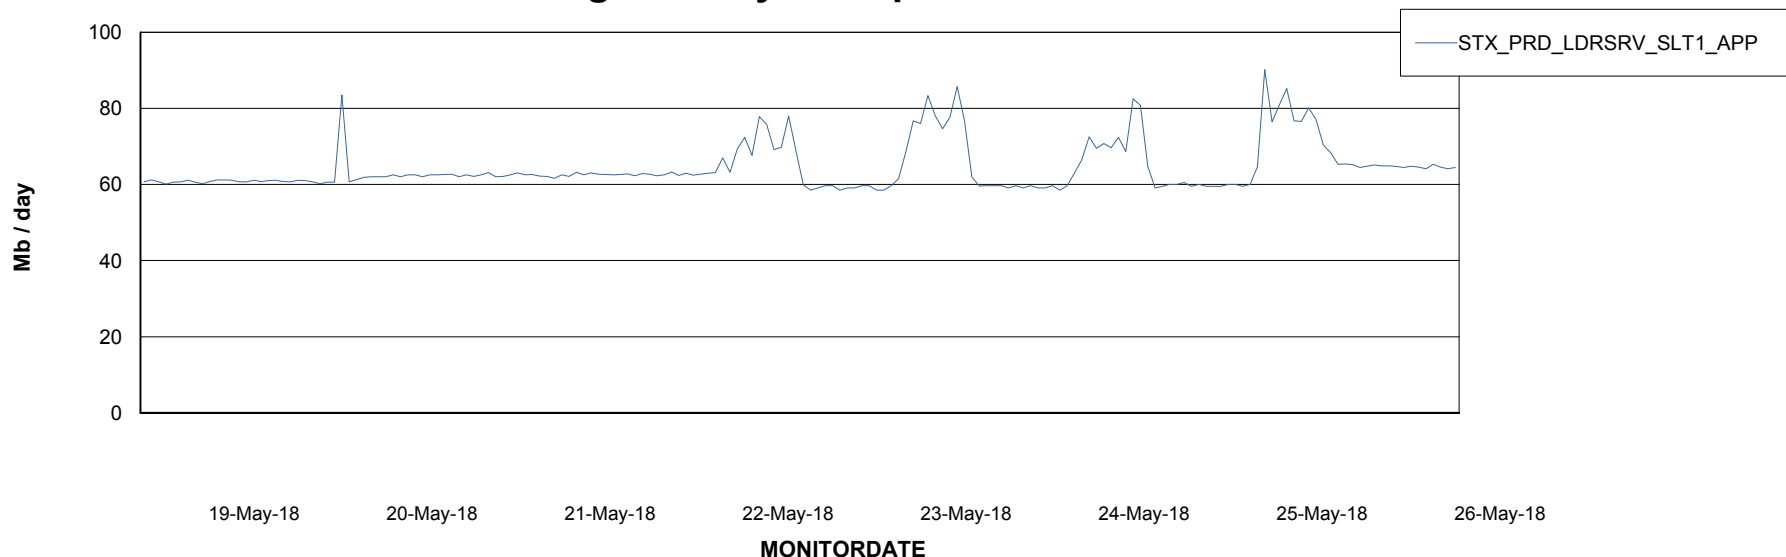

ABSSolute Application Server Services

Avg memory used per ABS Server Service