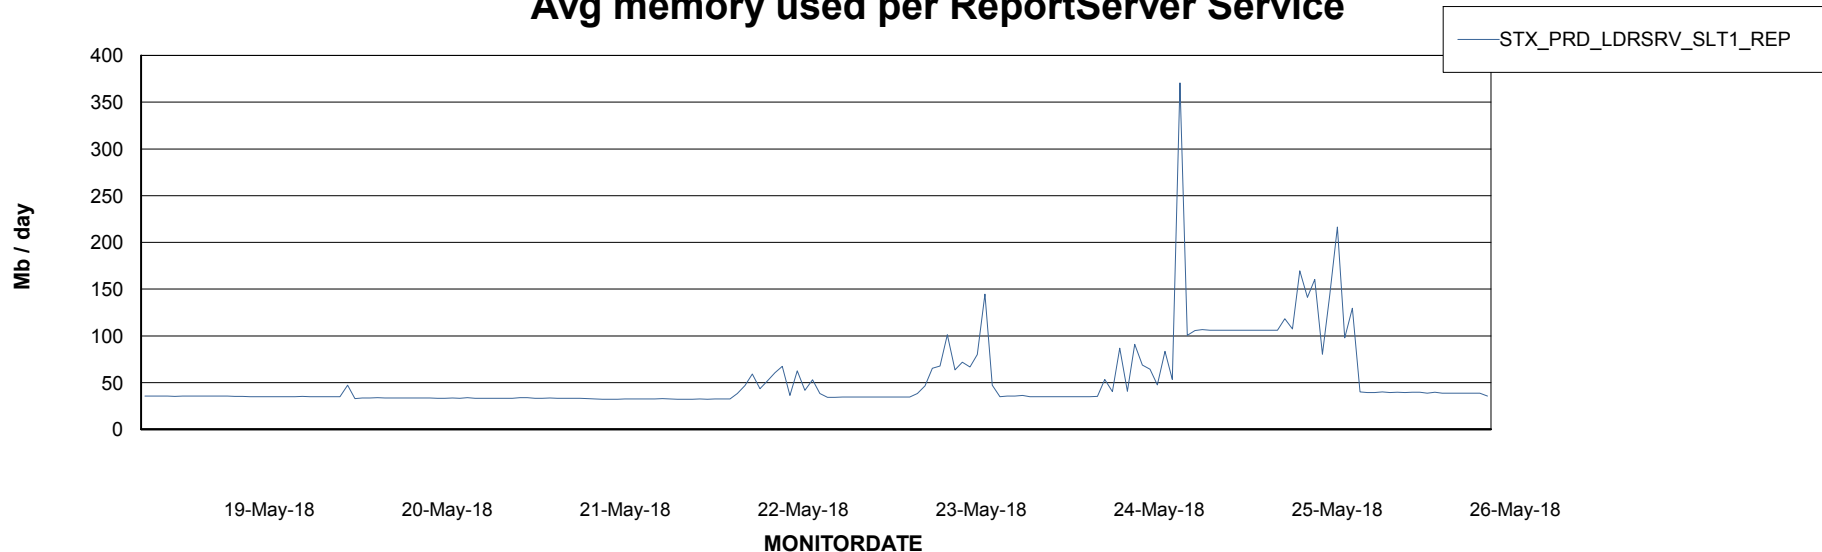

ABSSolute Application ReportServer Services

Avg memory used per ReportServer Service