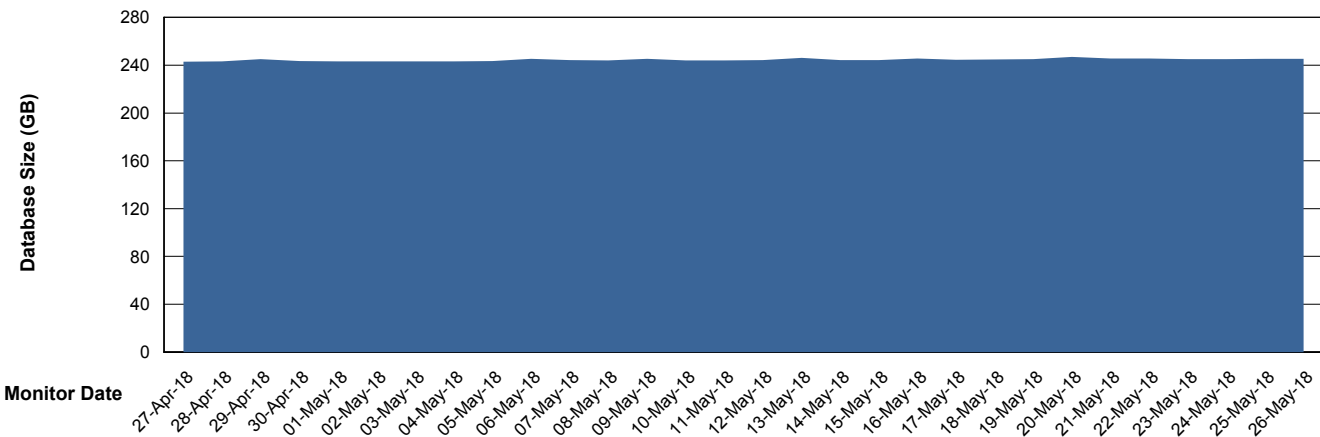

DATABASE SIZE STKDB_ABS1 Production Database

Database growth over last month

Database Tablespace STKDB_ABS1 Production Database

Date	Tablespace Name	Filesize (Gb)	Usedsize (Gb)	Percentage free
26-May-18	ABSDATA	179	126	30
	INDX	140	116	17
25-May-18	ABSDATA	179	126	30
	INDX	140	116	17
24-May-18	ABSDATA	179	126	30
	INDX	140	116	17
23-May-18	ABSDATA	179	126	30
	INDX	140	115	18
22-May-18	ABSDATA	179	126	30
	INDX	140	115	18
21-May-18	ABSDATA	179	126	30
	INDX	140	115	18
20-May-18	ABSDATA	179	126	30
	INDX	140	115	18