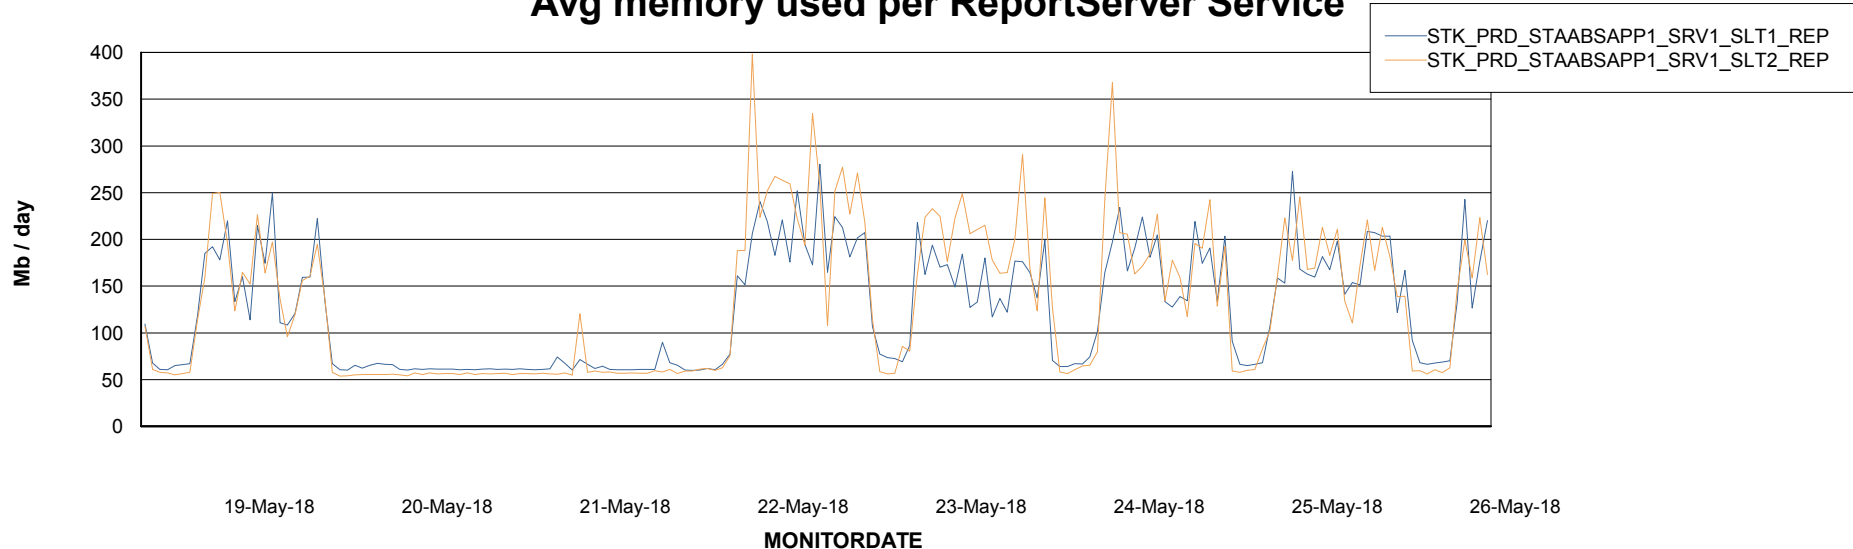

ABSSolute Application ReportServer Services

Avg memory used per ReportServer Service