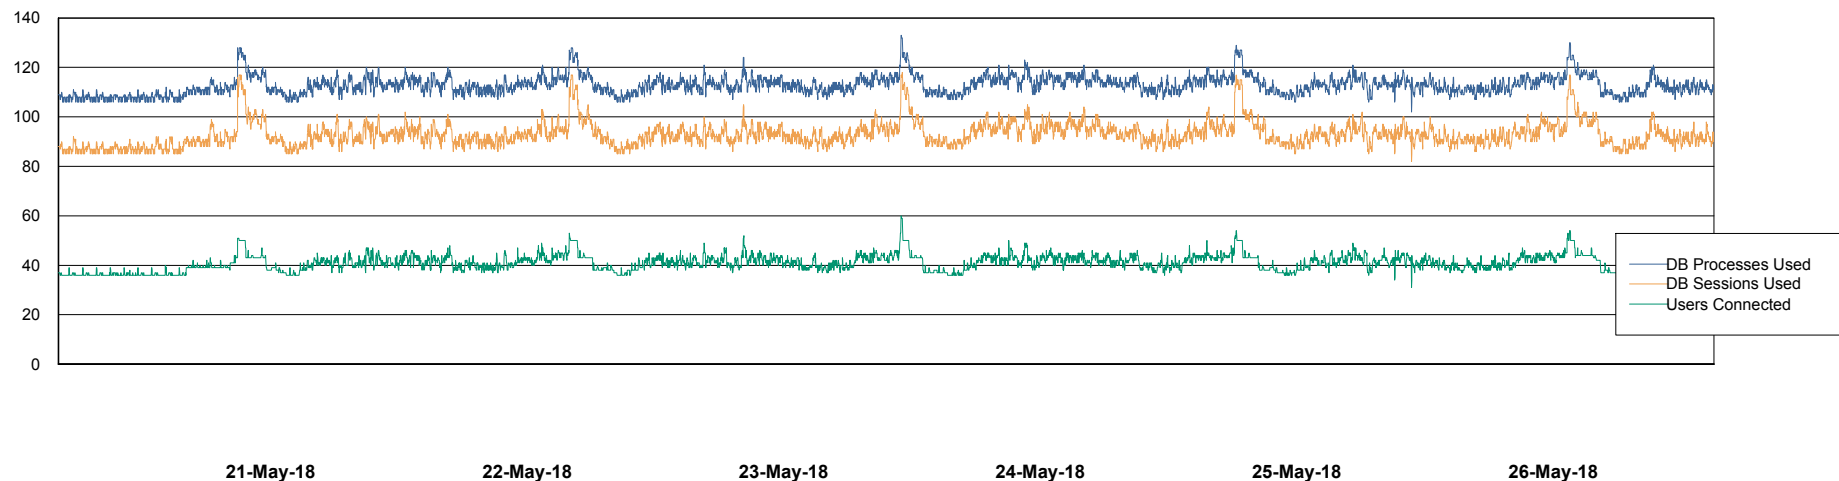

Weekly SLA Customer Report

Customer STK_Production
 Database ID 82

Harddisk Usage STK_STAABSDB2 Standby DB Server

	Free disk space on c: (%)	Total disk space on c: (Gb)	Free disk space on d: (%)	Total disk space on d: (Gb)	Free disk space on e: (%)	Total disk space on e: (Gb)
26-May-18	68	99	63	350	31	1,000
25-May-18	68	99	63	350	31	1,000
24-May-18	68	99	62	350	31	1,000
23-May-18	68	99	62	350	31	1,000
22-May-18	62	99	62	350	31	1,000
21-May-18	59	99	62	350	31	1,000
20-May-18	59	99	63	350	31	1,000

Weekly SLA Customer Report

Customer STK_Production
Database ID 82

Database Performance STKDB_ABS1 Production Database

Weekly SLA Customer Report

Customer STK_Production
Database ID 82

Database Performance STKDB_ABS1SB Standby Database