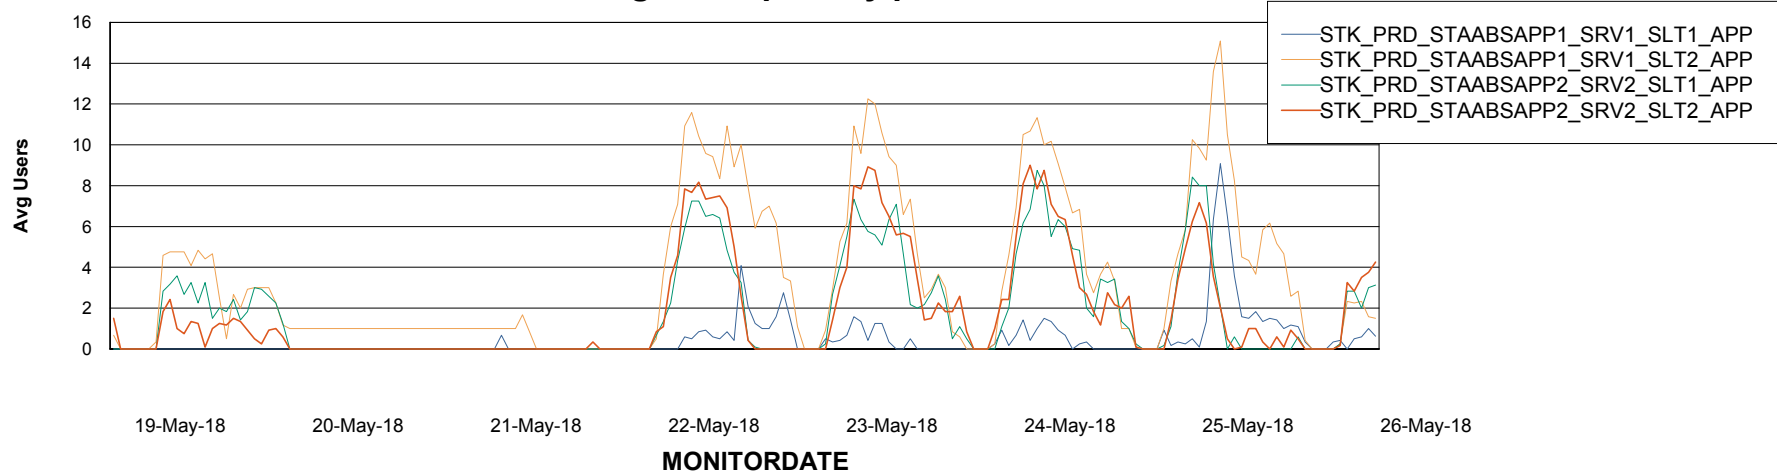

Weekly SLA Customer Report

Customer STK_Production
Database ID 82

ABSolute Application Server Services

Avg memory used per ABS Server Service

Avg users per day per ABS server

Weekly SLA Customer Report

Customer STK_Production
Database ID 82