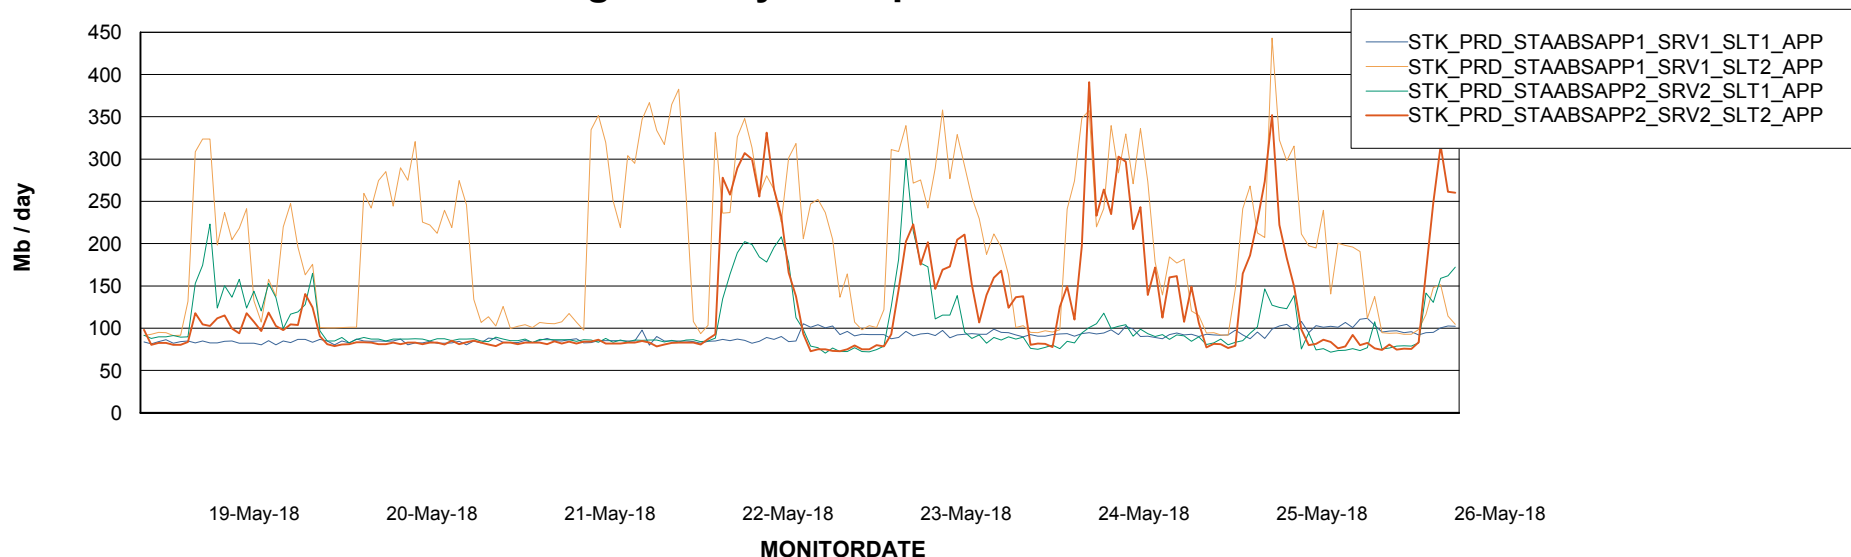

Weekly SLA Customer Report

Customer STK_Production
 Database ID 82

DATABASE SIZE STKDB_ABS1 Production Database

Database growth over last month

Database Tablespace STKDB_ABS1 Production Database

Date	Tablespace Name	Filesize (Gb)	Usedsize (Gb)	Percentage free
26-May-18	ABSDATA	179	126	30
	INDX	140	116	17
25-May-18	ABSDATA	179	126	30
	INDX	140	116	17
24-May-18	ABSDATA	179	126	30
	INDX	140	116	17
23-May-18	ABSDATA	179	126	30
	INDX	140	115	18
22-May-18	ABSDATA	179	126	30
	INDX	140	115	18
21-May-18	ABSDATA	179	126	30
	INDX	140	115	18
20-May-18	ABSDATA	179	126	30
	INDX	140	115	18

Weekly SLA Customer Report

Customer STK_Production
Database ID 82

ABSolute Application Server Services

Avg memory used per ABS Server Service

Avg users per day per ABS server

Weekly SLA Customer Report

Customer STK_Production
Database ID 82