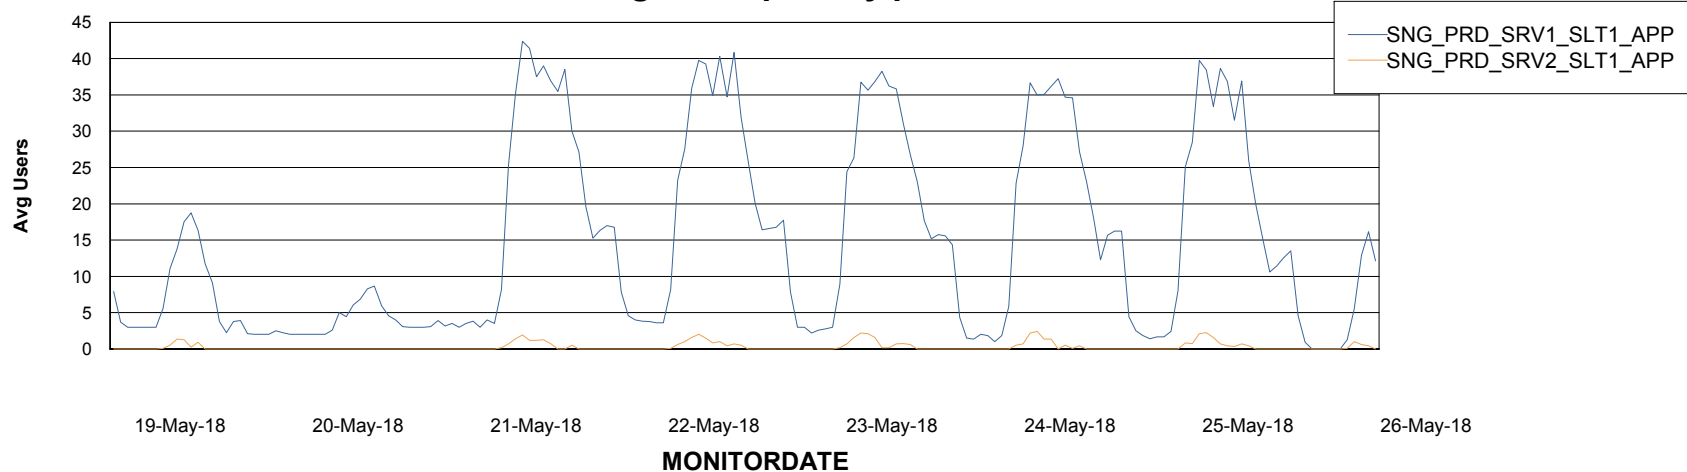

Database Tablespace SNGDB_Production

Date	Tablespace Name	Filesize (Gb)	Usedsize (Gb)	Percentage free
26-May-18	ABSDATA	17	14	18
	INDX	50	41	18
25-May-18	ABSDATA	17	14	18
	INDX	50	41	18
24-May-18	ABSDATA	17	14	18
	INDX	50	41	18
23-May-18	ABSDATA	17	14	18
	INDX	50	41	18
22-May-18	ABSDATA	17	14	18
	INDX	50	41	18
21-May-18	ABSDATA	17	14	18
	INDX	50	41	18
20-May-18	ABSDATA	17	14	18
	INDX	50	41	18

Weekly SLA Customer Report

Customer SNG_Production
Database ID 70

ABSSolute Application Server Services

Avg memory used per ABS Server Service

Avg users per day per ABS server

Weekly SLA Customer Report

Customer SNG_Production
Database ID 70