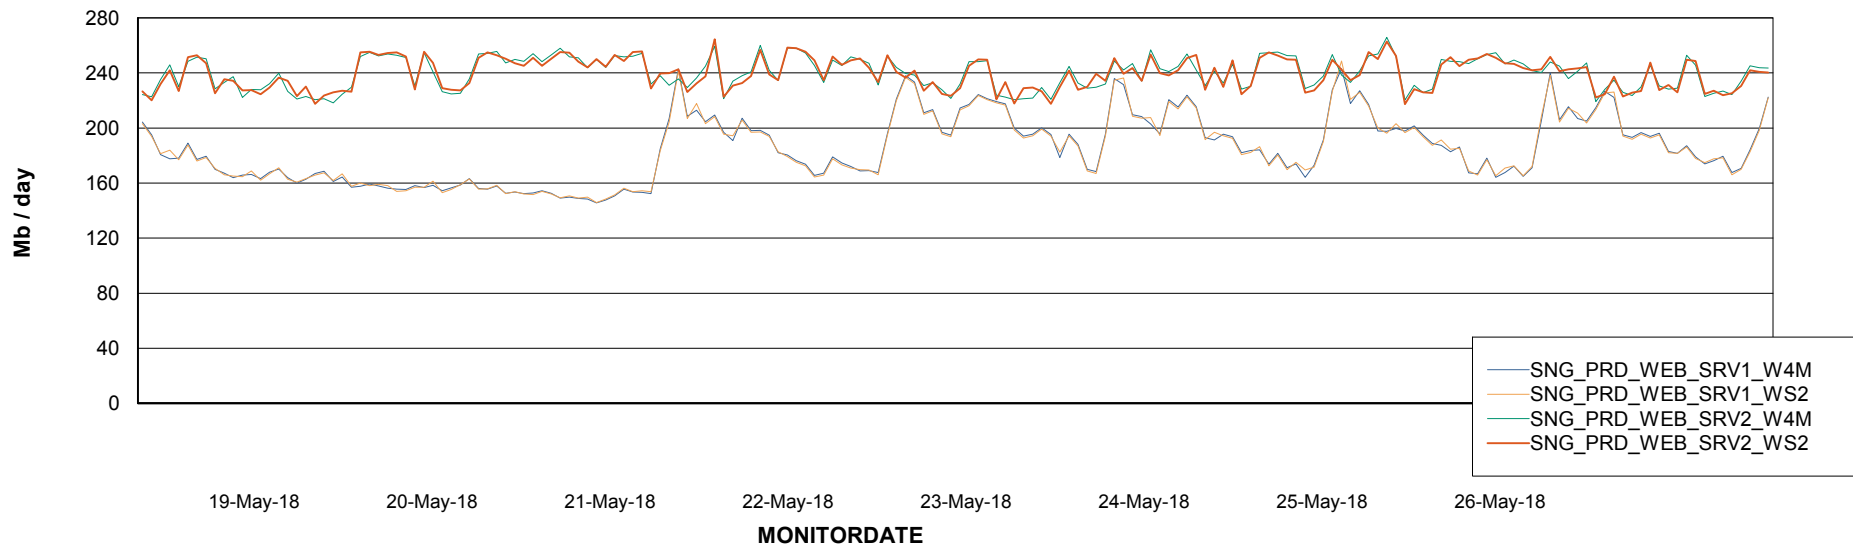

ABSSolute Application ReportServer Services

Avg memory used per ReportServer Service

Weekly SLA Customer Report

Customer SNG_Production
Database ID 70

ABSSolute Web Component Services

Avg memory used per ABS Web component