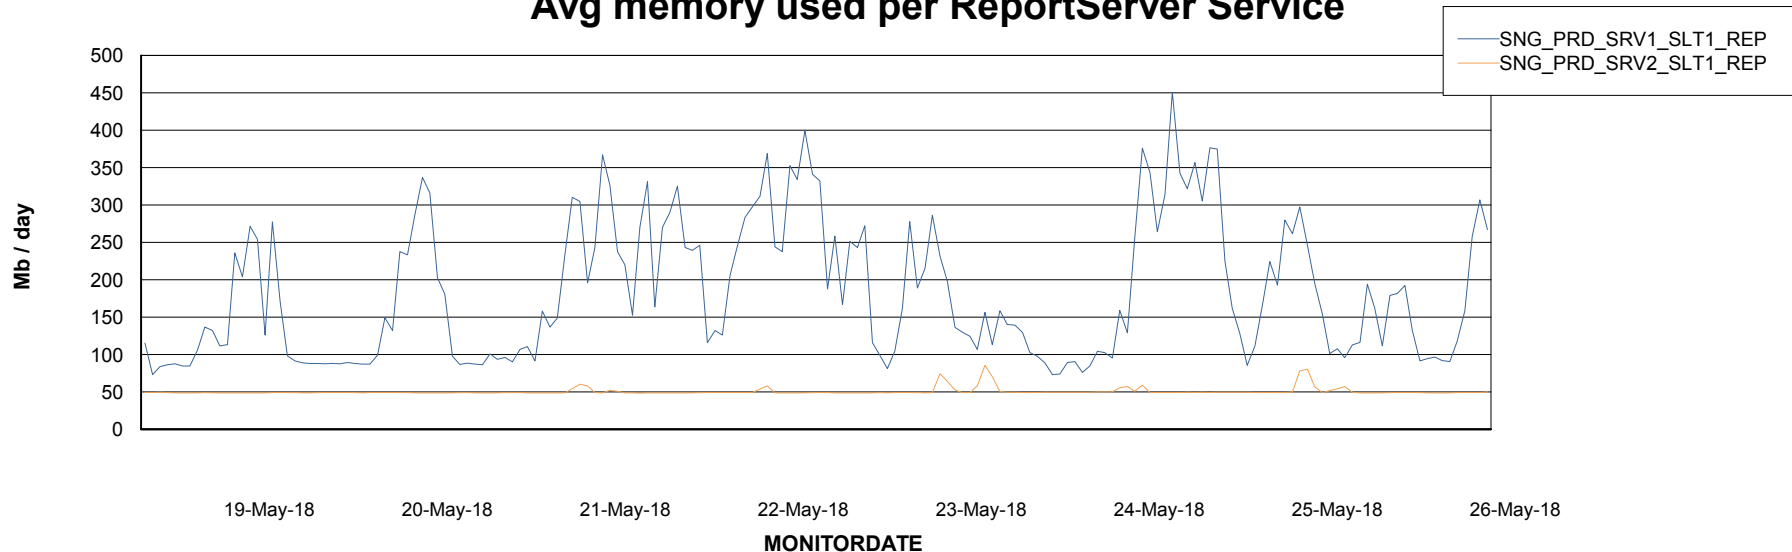

ABSSolute Application ReportServer Services

Avg memory used per ReportServer Service