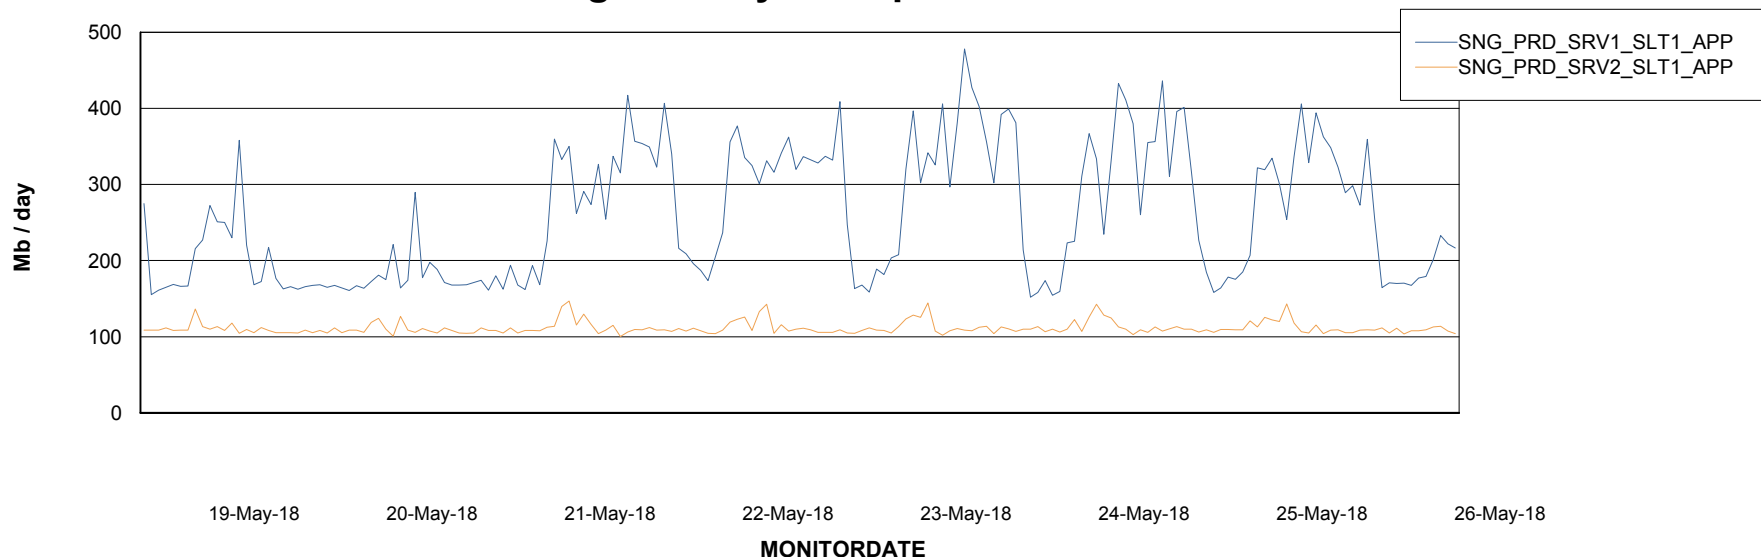

Database Tablespace SNGDB_Production

Date	Tablespace Name	Filesize (Gb)	Usedsize (Gb)	Percentage free
26-May-18	ABSDATA	17	14	18
	INDX	50	41	18
25-May-18	ABSDATA	17	14	18
	INDX	50	41	18
24-May-18	ABSDATA	17	14	18
	INDX	50	41	18
23-May-18	ABSDATA	17	14	18
	INDX	50	41	18
22-May-18	ABSDATA	17	14	18
	INDX	50	41	18
21-May-18	ABSDATA	17	14	18
	INDX	50	41	18
20-May-18	ABSDATA	17	14	18
	INDX	50	41	18

Weekly SLA Customer Report

Customer SNG_Production
Database ID 70

ABSSolute Application Server Services

Avg memory used per ABS Server Service

Avg users per day per ABS server

Weekly SLA Customer Report

Customer SNG_Production
Database ID 70