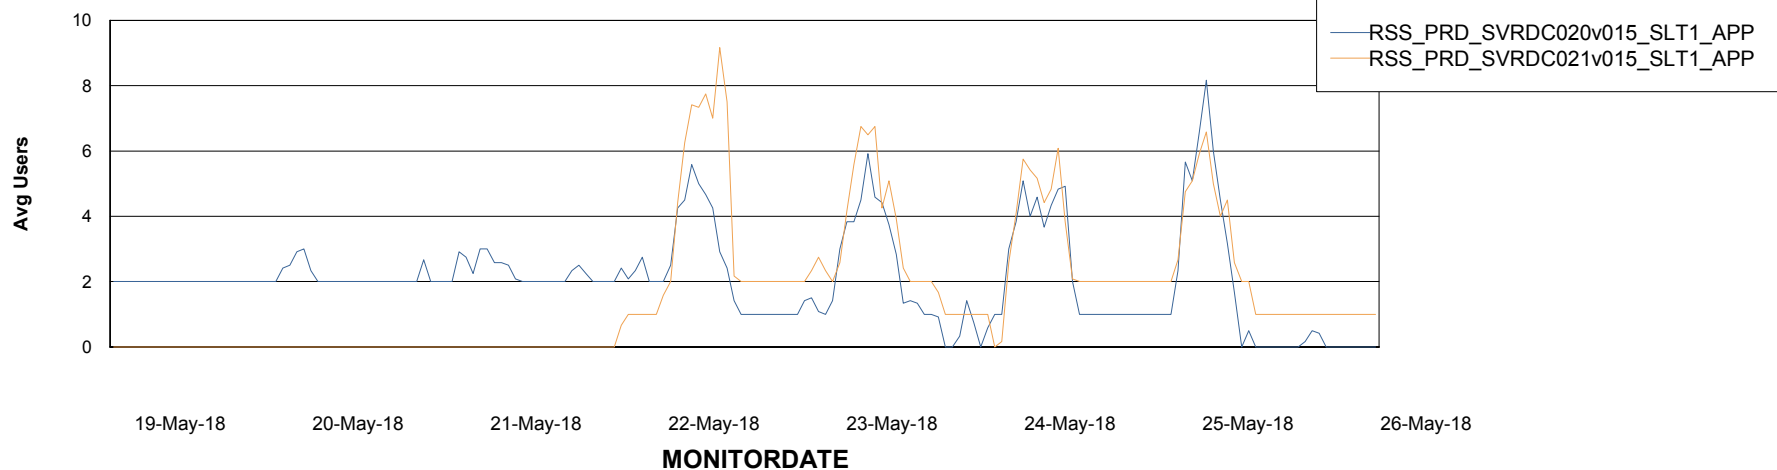

Avg users per day per ABS server