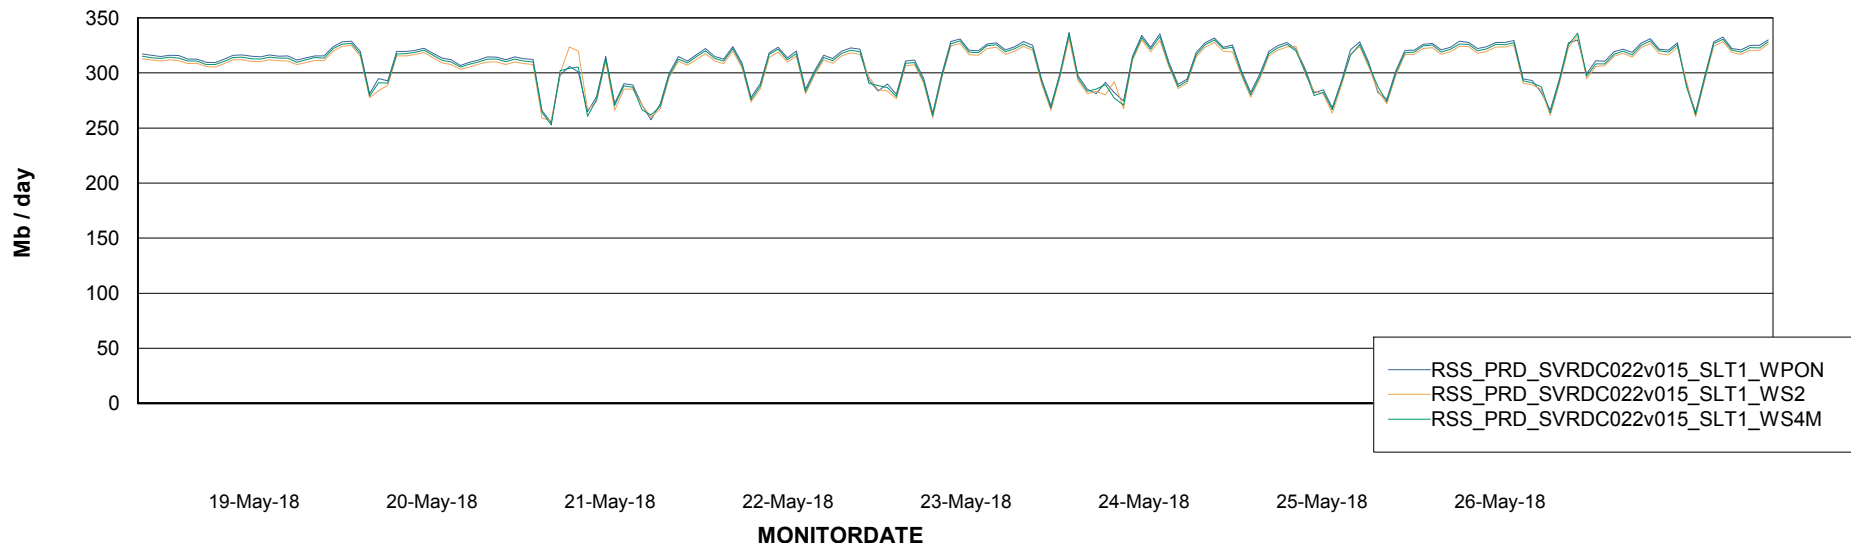

ABSSolute Web Component Services

Avg memory used per ABS Web component