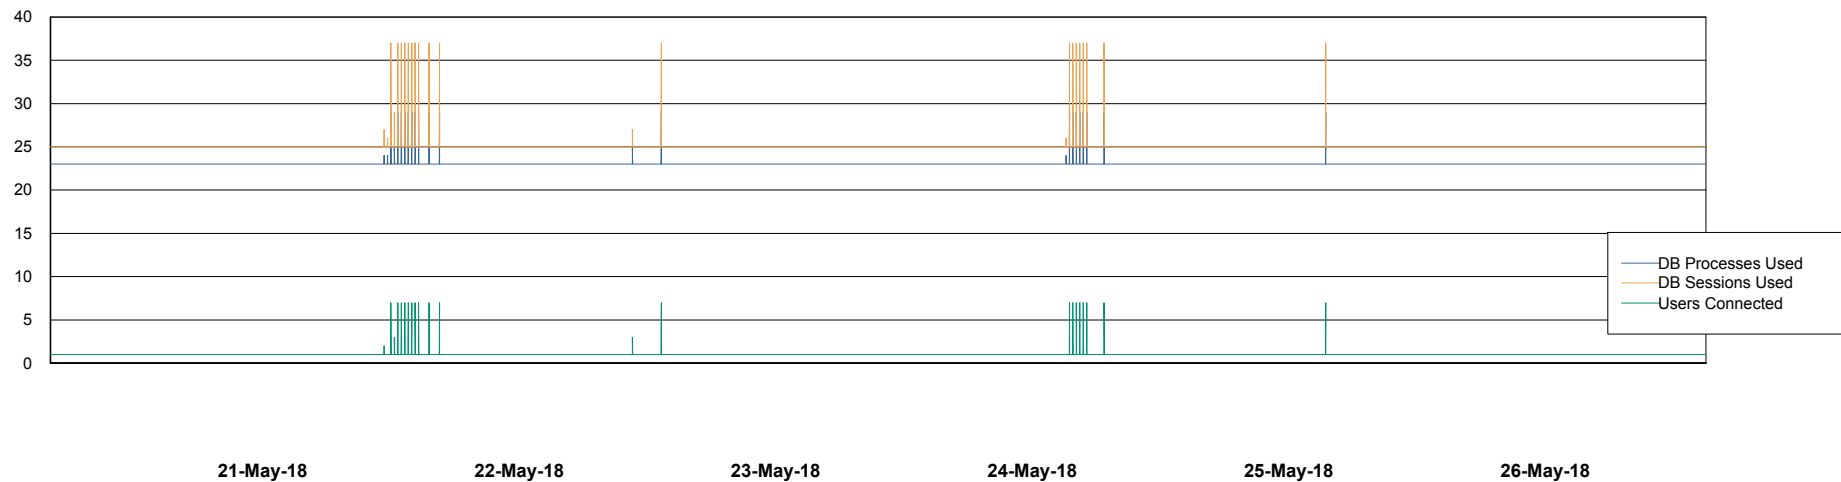

Weekly SLA Customer Report

Customer RSS Production
Database ID 52

Database Performance RSSDB_Production

Weekly SLA Customer Report

Customer RSS Production
Database ID 52

Database Performance RSSDB_Standby

Weekly SLA Customer Report