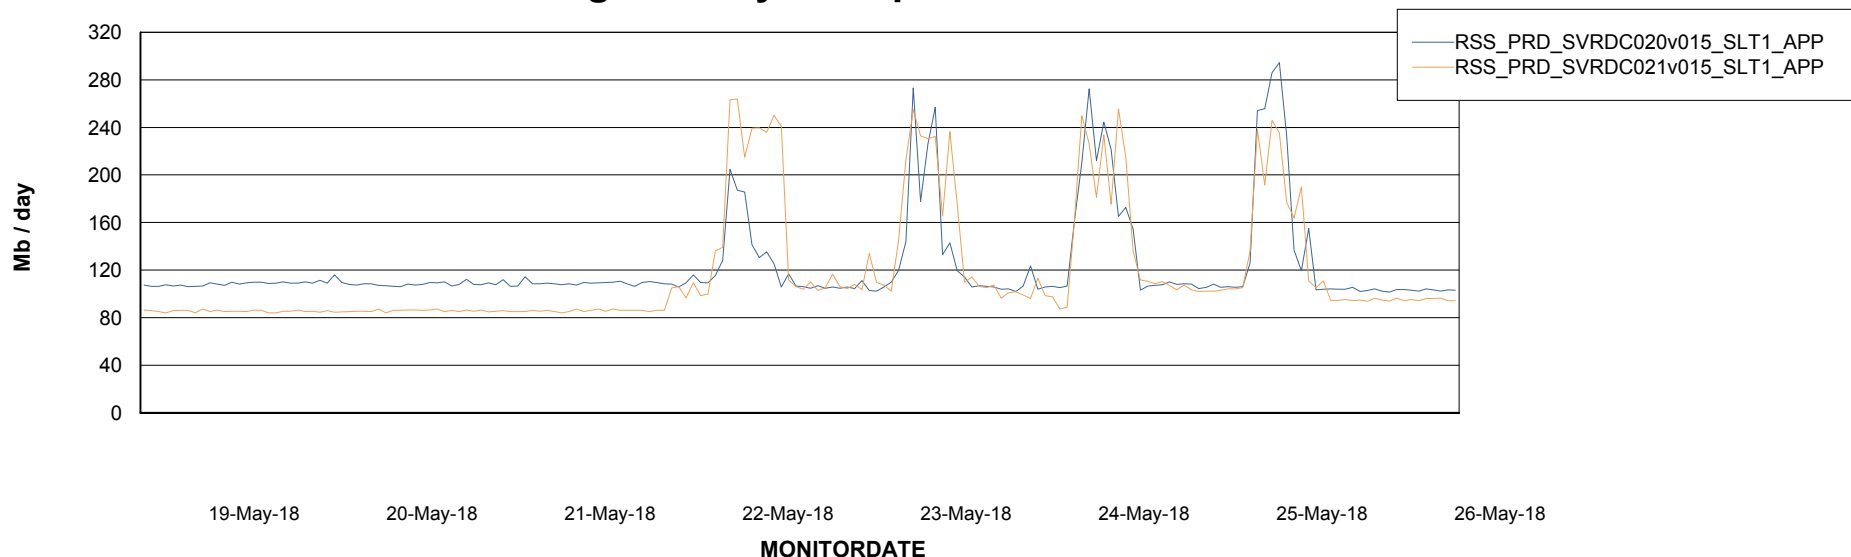

ABSSolute Application Server Services

Avg memory used per ABS Server Service