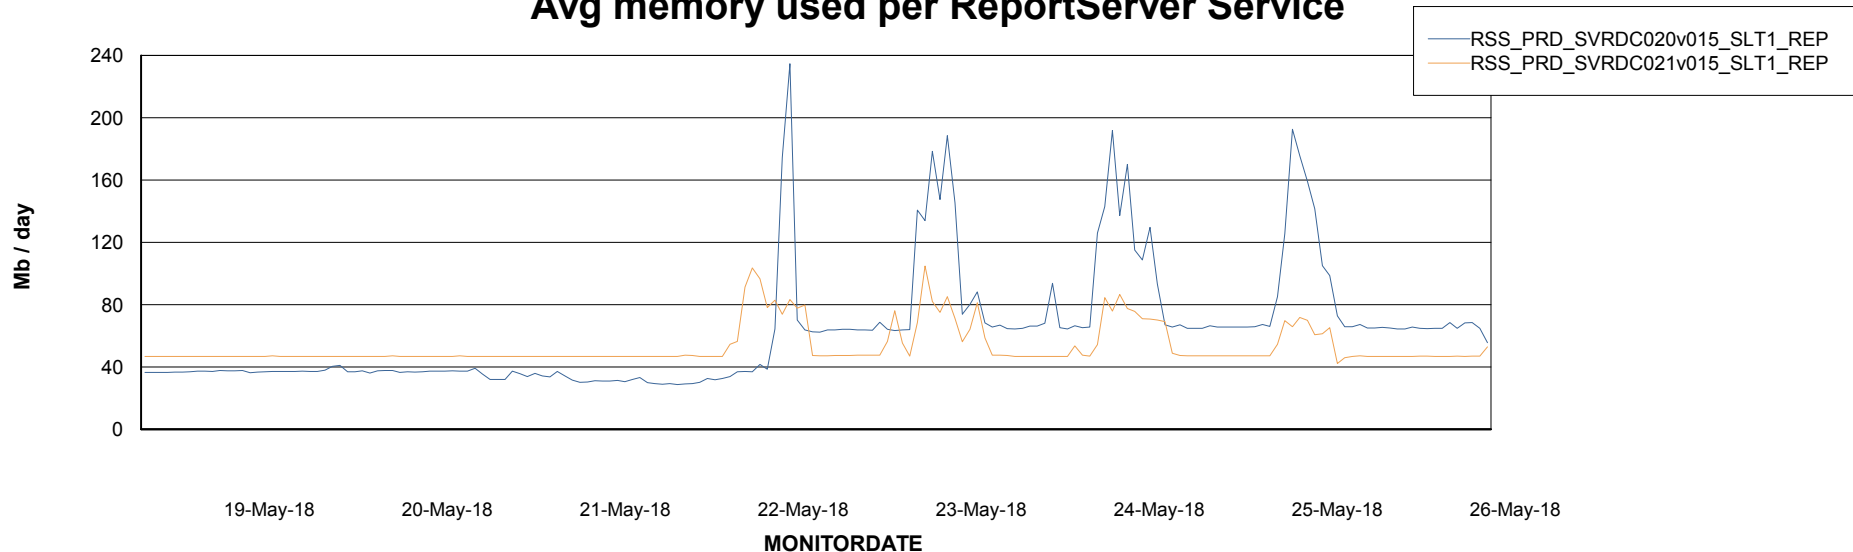

Avg memory used per ABS Server Service

Avg users per day per ABS server

Weekly SLA Customer Report

Customer RSS Production
Database ID 52

ABSSolute Application ReportServer Services

Avg memory used per ReportServer Service