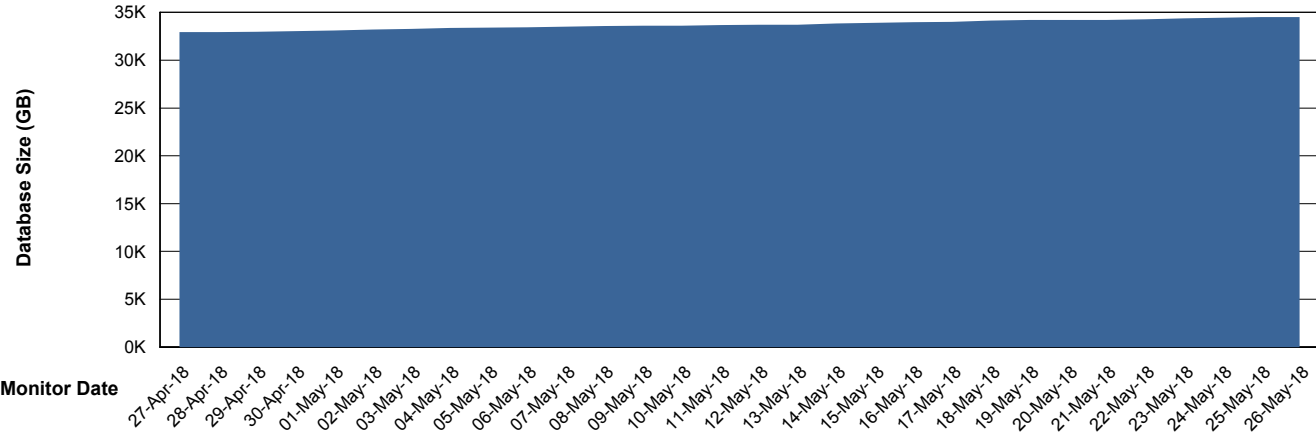

Weekly SLA Customer Report

Customer RSS Production
Database ID 52

Harddisk Usage RSS_PRD_SVRDC191v016

	Free disk space on c: (%)	Total disk space on c: (Gb)	Free disk space on d: (%)	Total disk space on d: (Gb)
26-May-18	17	60	57	200
25-May-18	17	60	57	200
24-May-18	17	60	57	200
23-May-18	17	60	57	200
22-May-18	17	60	57	200
21-May-18	17	60	57	200
20-May-18	17	60	57	200

Weekly SLA Customer Report

Customer RSS Production
Database ID 52

Database Performance RSSDB_Production

Weekly SLA Customer Report

Customer RSS Production
Database ID 52

Database Performance RSSDB_Standby

Weekly SLA Customer Report

Customer RSS Production
 Database ID 52

DATABASE SIZE RSSDB_Production

Database growth over last month

Database Tablespace RSSDB_Production

Date	Tablespace Name	Filesize (Gb)	Usedsize (Gb)	Percentage free
26-May-18	ABSDATA	17,500	14,852	15
	INDX	21,500	18,335	15
25-May-18	ABSDATA	17,500	14,852	15
	INDX	21,500	18,335	15
24-May-18	ABSDATA	17,500	14,835	15
	INDX	21,500	18,287	15
23-May-18	ABSDATA	17,500	14,825	15
	INDX	21,500	18,247	15
22-May-18	ABSDATA	17,500	14,793	15
	INDX	21,500	18,187	15
21-May-18	ABSDATA	17,500	14,775	16
	INDX	21,500	18,128	16
20-May-18	ABSDATA	17,500	14,775	16
	INDX	21,500	18,127	16