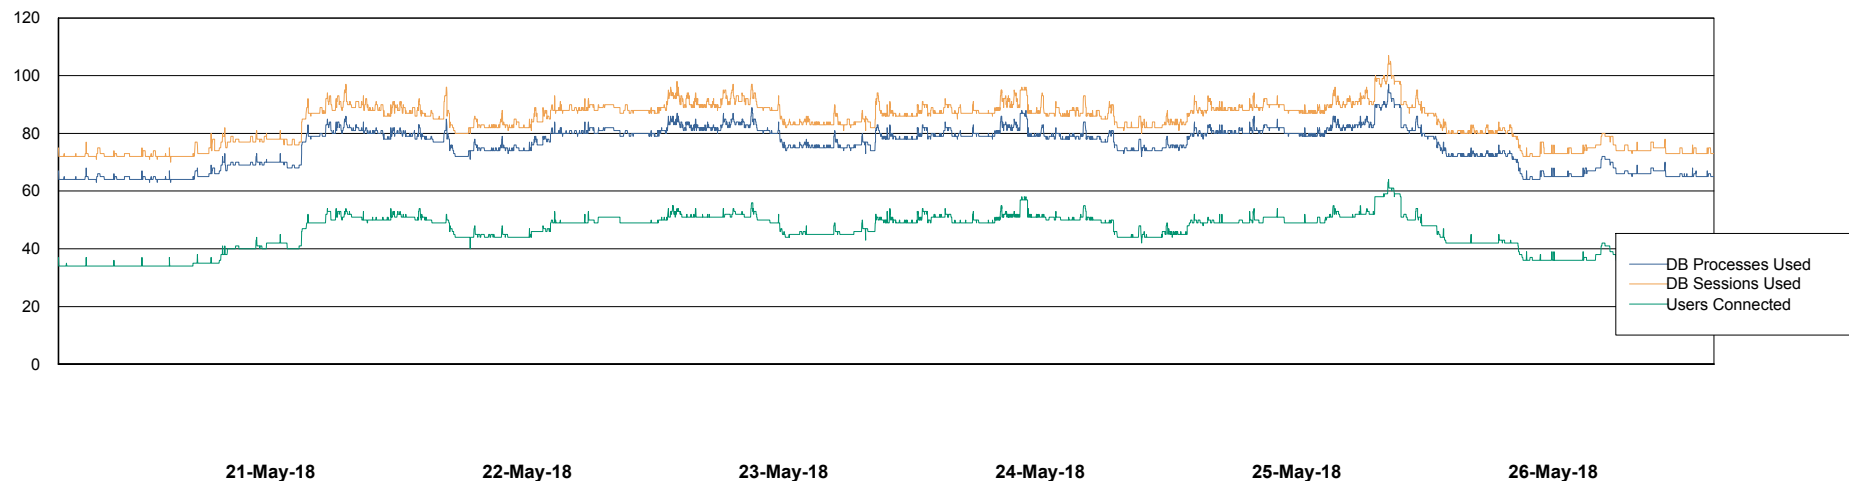

Weekly SLA Customer Report

Customer RSS Production
Database ID 52

Harddisk Usage RSS_PRD_SVRDC191v016

	Free disk space on c: (%)	Total disk space on c: (Gb)	Free disk space on d: (%)	Total disk space on d: (Gb)
26-May-18	17	60	57	200
25-May-18	17	60	57	200
24-May-18	17	60	57	200
23-May-18	17	60	57	200
22-May-18	17	60	57	200
21-May-18	17	60	57	200
20-May-18	17	60	57	200

Weekly SLA Customer Report

Customer RSS Production
Database ID 52

Database Performance RSSDB_Production

Weekly SLA Customer Report

Customer RSS Production
Database ID 52

Database Performance RSSDB_Standby

Weekly SLA Customer Report