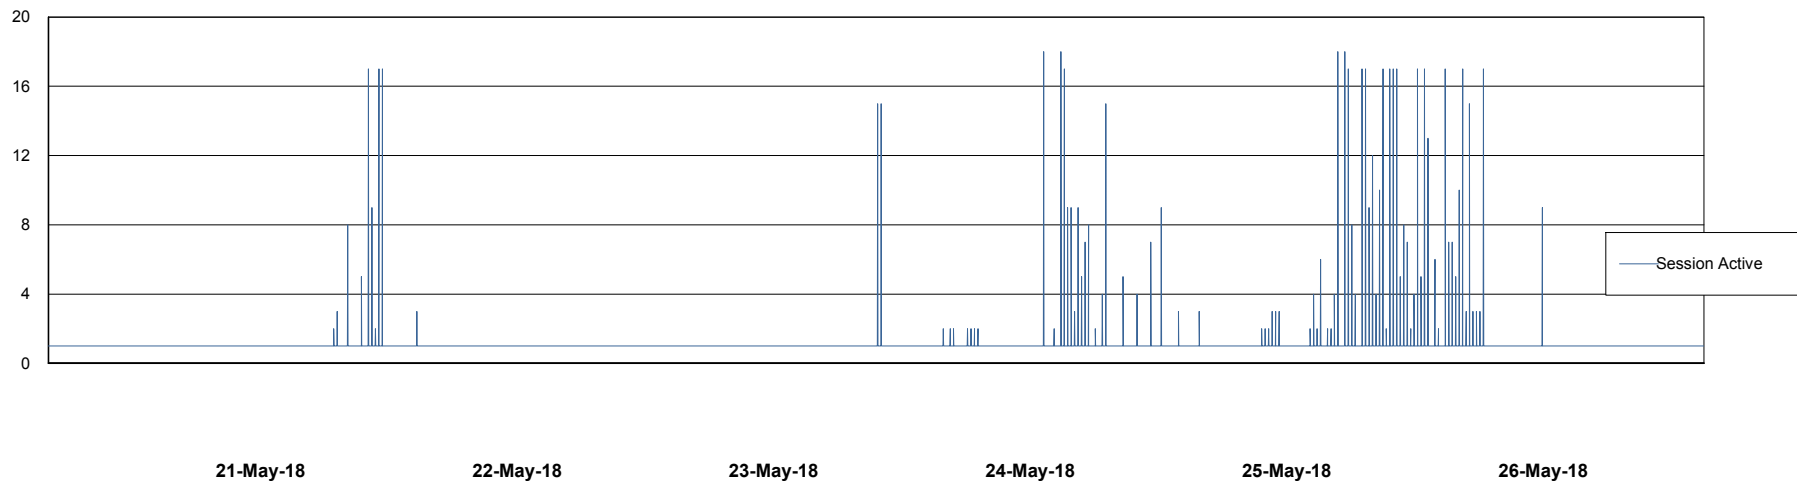

Weekly SLA Customer Report

Customer RFL_Production
Database ID 36

Database Performance RFLDB_Production

Weekly SLA Customer Report

Customer RFL_Production
Database ID 36

Database Performance RFLDB_Standby

Weekly SLA Customer Report

Customer RFL_Production
 Database ID 36

DATABASE SIZE RFLDB_Production

Database growth over last month

Database Tablespace RFLDB_Production

| Date | Tablespace Name | Filesize (Gb) | Usedsize (Gb) | Percentage free |
|-----------|-----------------|---------------|---------------|-----------------|
| 26-May-18 | ABSDATA | 52 | 41 | 21 |
| | INDX | 113 | 97 | 14 |
| 25-May-18 | ABSDATA | 52 | 41 | 21 |
| | INDX | 113 | 97 | 14 |
| 24-May-18 | ABSDATA | 52 | 41 | 21 |
| | INDX | 113 | 97 | 14 |
| 23-May-18 | ABSDATA | 52 | 41 | 21 |
| | INDX | 113 | 97 | 14 |
| 22-May-18 | ABSDATA | 52 | 41 | 21 |
| | INDX | 113 | 97 | 14 |
| 21-May-18 | ABSDATA | 52 | 41 | 21 |
| | INDX | 113 | 96 | 15 |
| 20-May-18 | ABSDATA | 52 | 41 | 21 |
| | INDX | 113 | 96 | 15 |