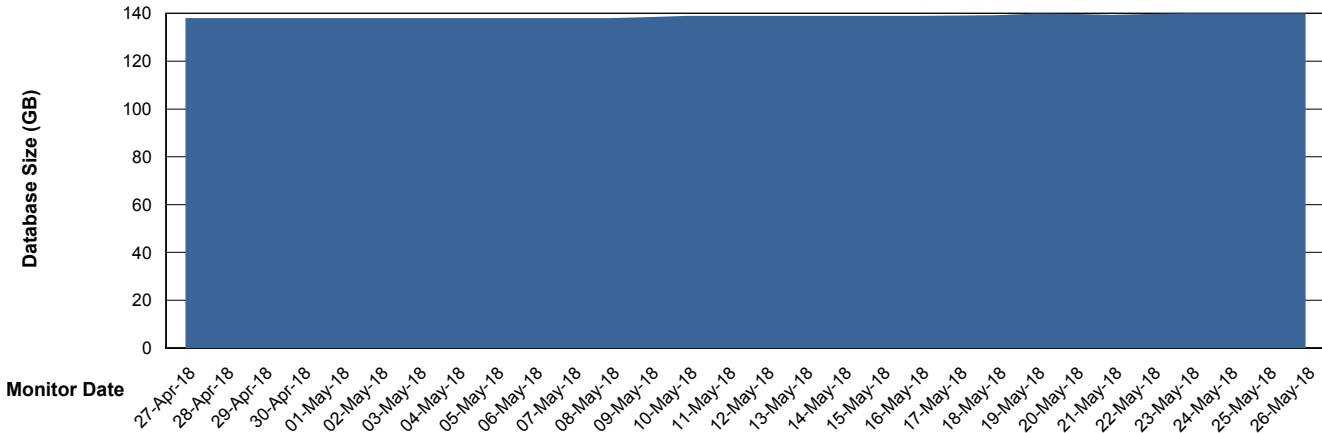

Weekly SLA Customer Report

Customer RFL_Production
Database ID 36

Database Performance RFLDB_Production

Weekly SLA Customer Report

Customer RFL_Production
Database ID 36

Database Performance RFLDB_Standby

Weekly SLA Customer Report

Customer RFL_Production
 Database ID 36

DATABASE SIZE RFLDB_Production

Database growth over last month

Database Tablespace RFLDB_Production

| Date | Tablespace Name | Filesize (Gb) | Usedsize (Gb) | Percentage free |
|-----------|-----------------|---------------|---------------|-----------------|
| 26-May-18 | ABSDATA | 52 | 41 | 21 |
| | INDX | 113 | 97 | 14 |
| 25-May-18 | ABSDATA | 52 | 41 | 21 |
| | INDX | 113 | 97 | 14 |
| 24-May-18 | ABSDATA | 52 | 41 | 21 |
| | INDX | 113 | 97 | 14 |
| 23-May-18 | ABSDATA | 52 | 41 | 21 |
| | INDX | 113 | 97 | 14 |
| 22-May-18 | ABSDATA | 52 | 41 | 21 |
| | INDX | 113 | 97 | 14 |
| 21-May-18 | ABSDATA | 52 | 41 | 21 |
| | INDX | 113 | 96 | 15 |
| 20-May-18 | ABSDATA | 52 | 41 | 21 |
| | INDX | 113 | 96 | 15 |