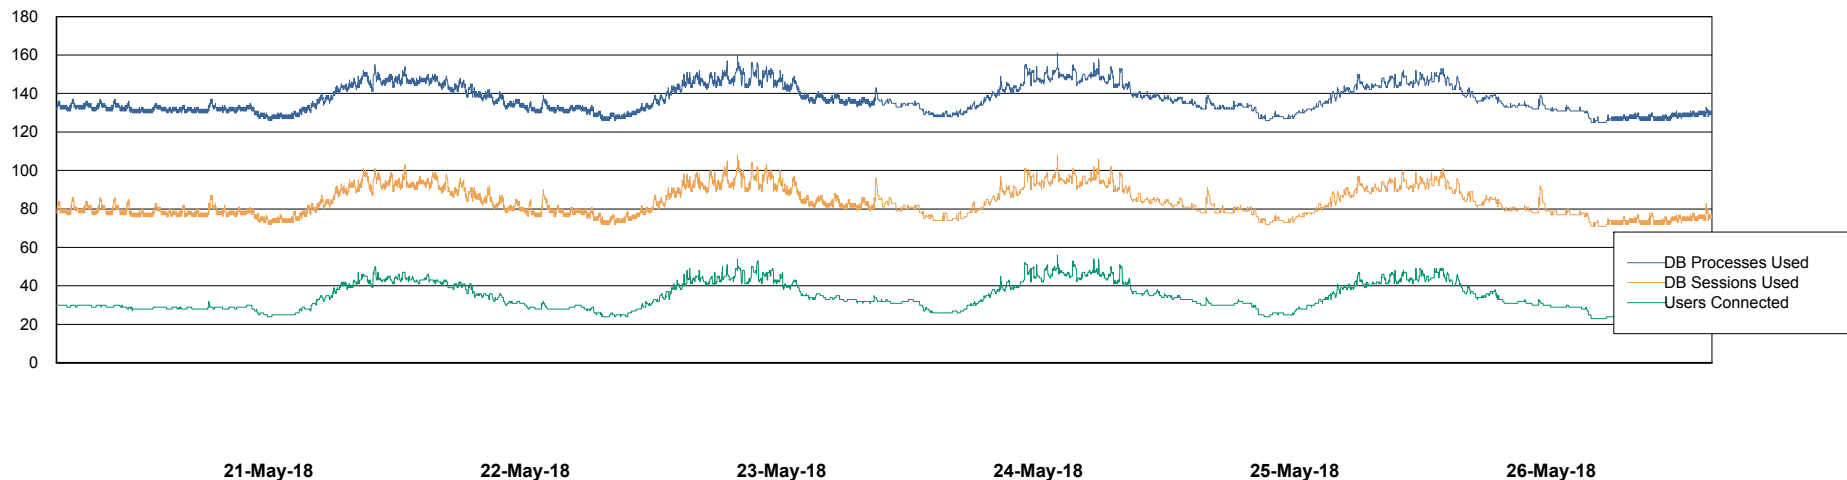

Harddisk Usage RFL_STB

| | Free disk space on c: (%) | Total disk space on c: (Gb) | Free disk space on d: (%) | Total disk space on d: (Gb) | Free disk space on e: (%) | Total disk space on e: (Gb) | Free disk space on f: (%) | Total disk space on f: (Gb) |
|-----------|---------------------------|-----------------------------|---------------------------|-----------------------------|---------------------------|-----------------------------|---------------------------|-----------------------------|
| 26-May-18 | 58 | 195 | 83 | 559 | 68 | 559 | 74 | 363 |
| 25-May-18 | 58 | 195 | 83 | 559 | 68 | 559 | 74 | 363 |
| 24-May-18 | 58 | 195 | 83 | 559 | 68 | 559 | 75 | 363 |
| 23-May-18 | 58 | 195 | 83 | 559 | 68 | 559 | 75 | 363 |
| 22-May-18 | 58 | 195 | 83 | 559 | 68 | 559 | 75 | 363 |
| 21-May-18 | 58 | 195 | 83 | 559 | 68 | 559 | 76 | 363 |
| 20-May-18 | 58 | 195 | 83 | 559 | 68 | 559 | 76 | 363 |

Weekly SLA Customer Report

Customer RFL_Production
Database ID 36

Database Performance RFLDB_Production

Weekly SLA Customer Report

Customer RFL_Production
Database ID 36

Database Performance RFLDB_Standby

Weekly SLA Customer Report