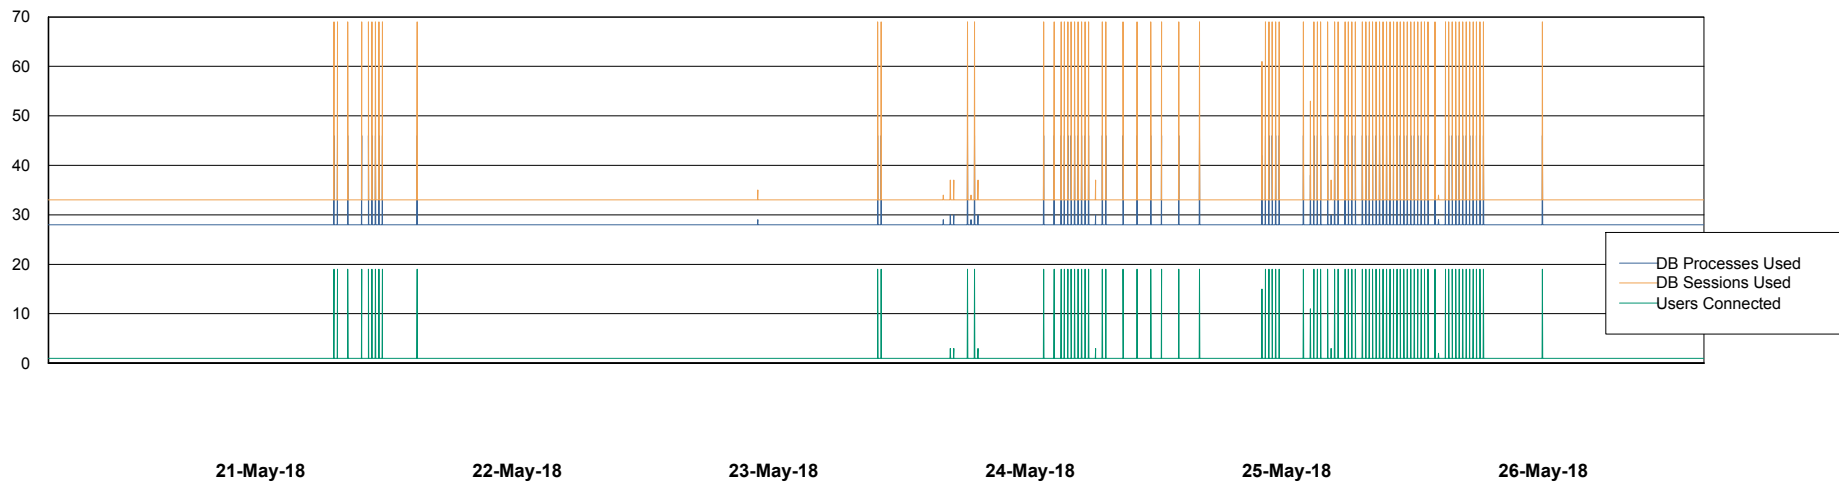

Weekly SLA Customer Report

Customer RFL_Production
Database ID 36

Database Performance RFLDB_Production

Weekly SLA Customer Report

Customer RFL_Production
Database ID 36

Database Performance RFLDB_Standby

Weekly SLA Customer Report