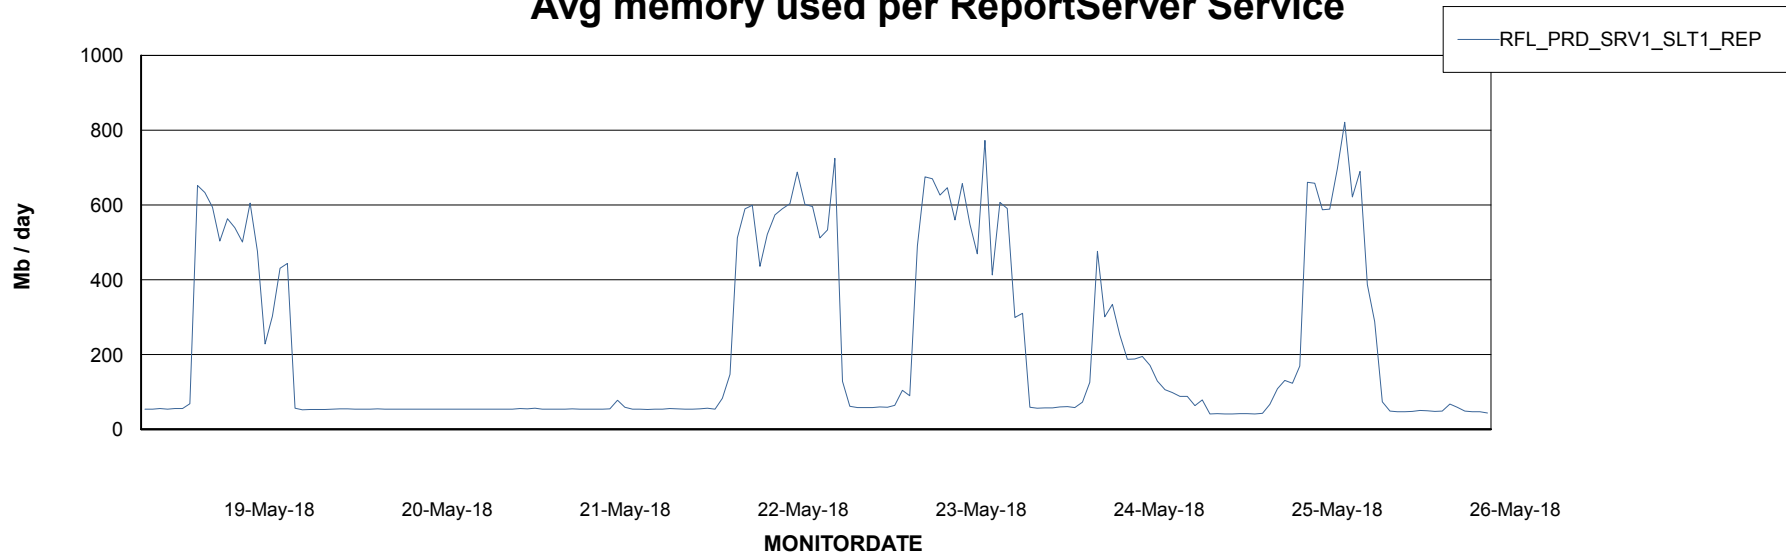

Avg memory used per ABS Server Service

Avg users per day per ABS server

Weekly SLA Customer Report

Customer RFL_Production
Database ID 36

ABSSolute Application ReportServer Services

Avg memory used per ReportServer Service