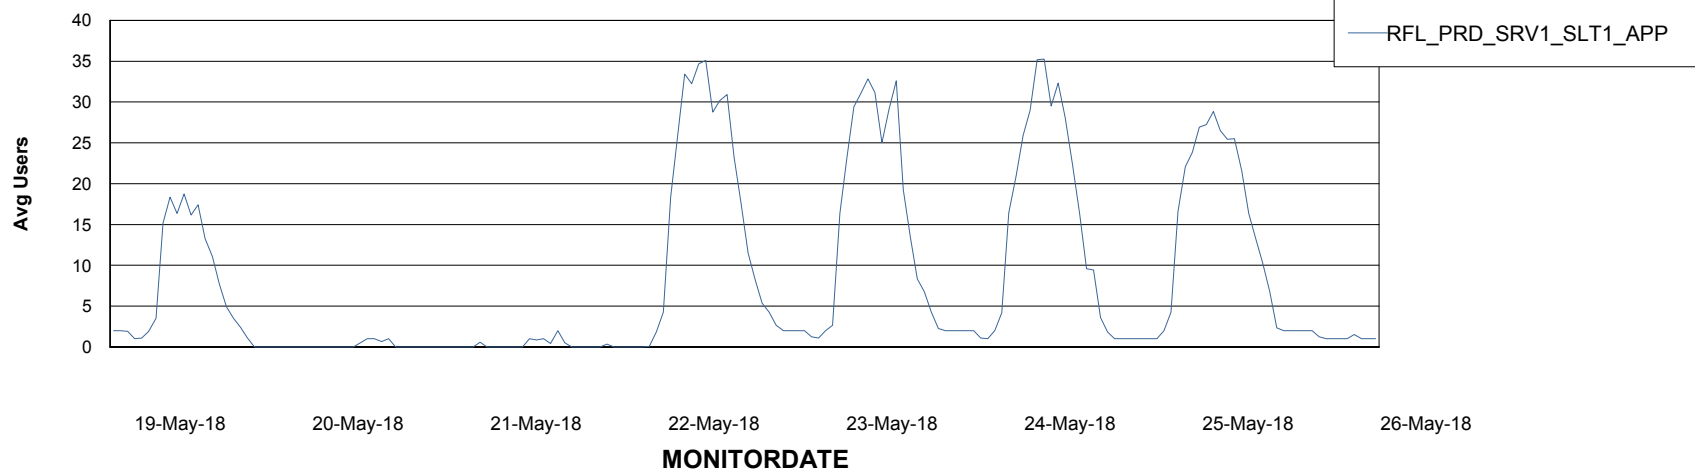

Avg users per day per ABS server