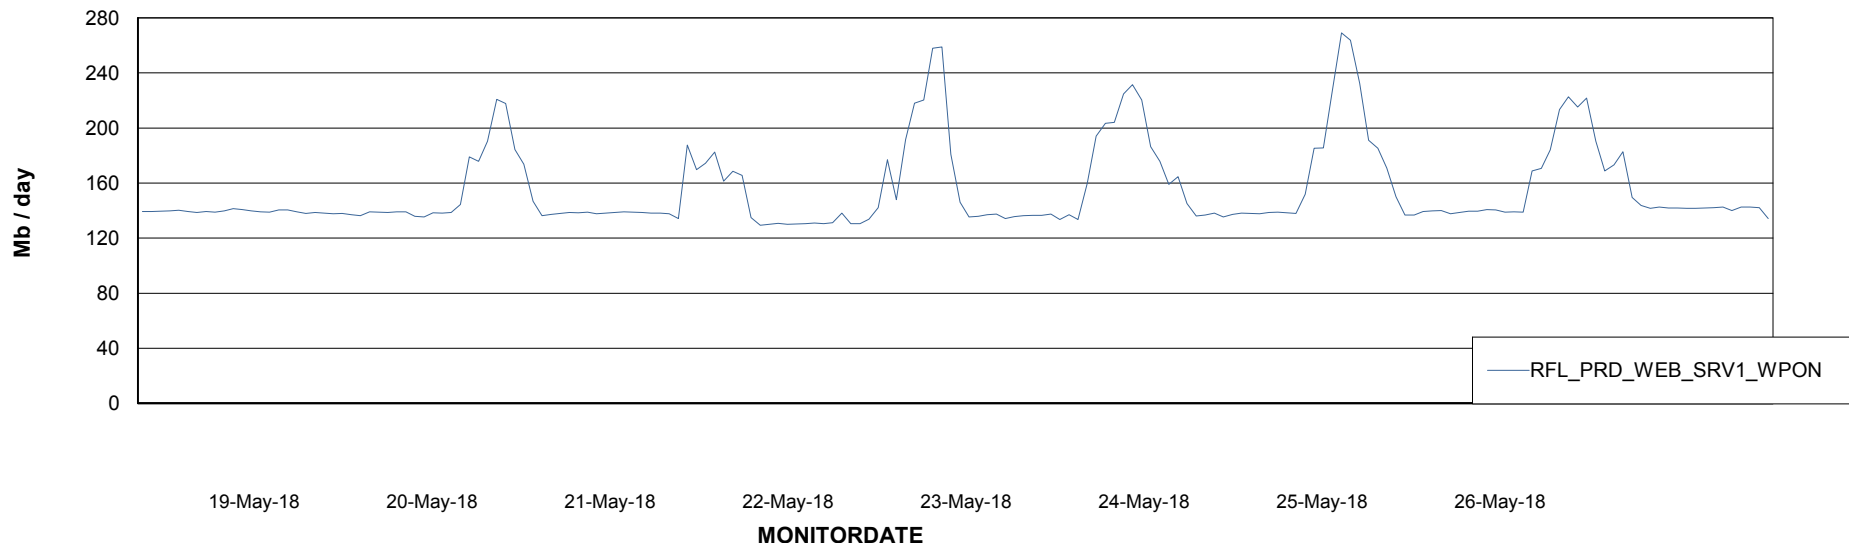

ABSSolute Web Component Services

Avg memory used per ABS Web component