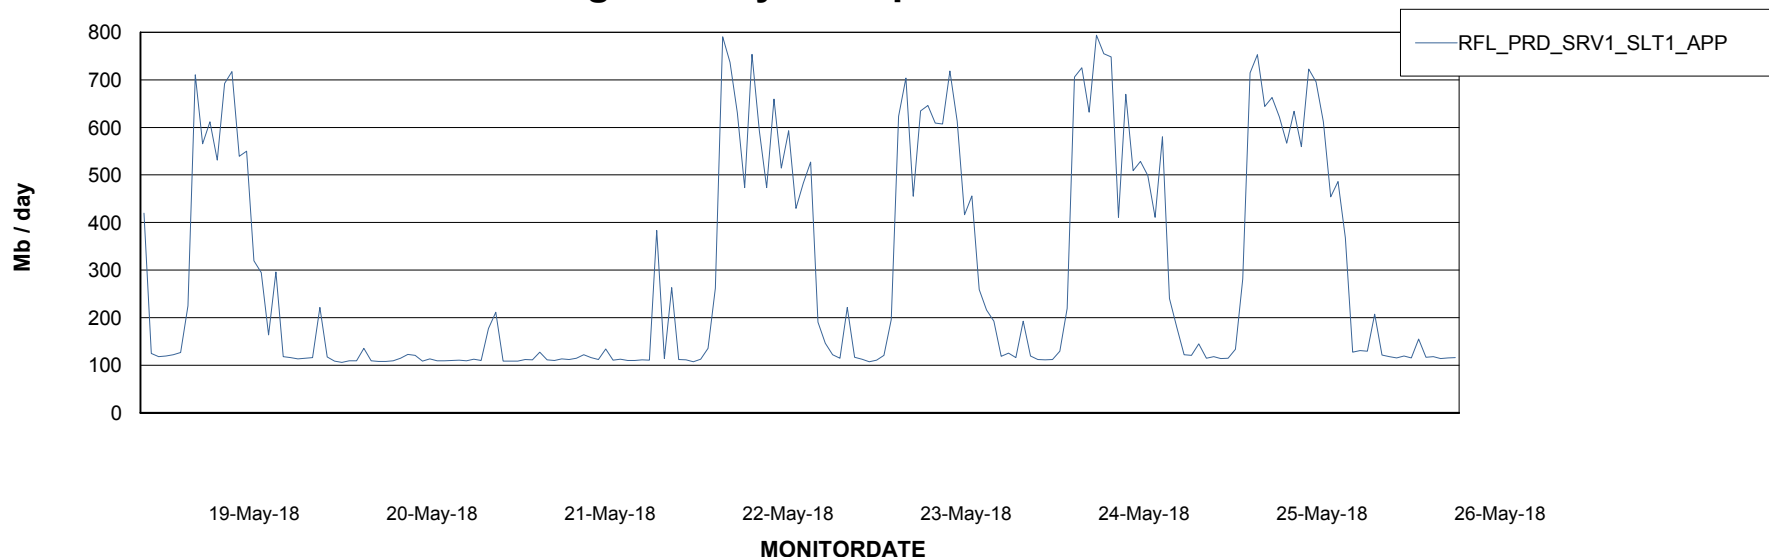

ABSSolute Application Server Services

Avg memory used per ABS Server Service