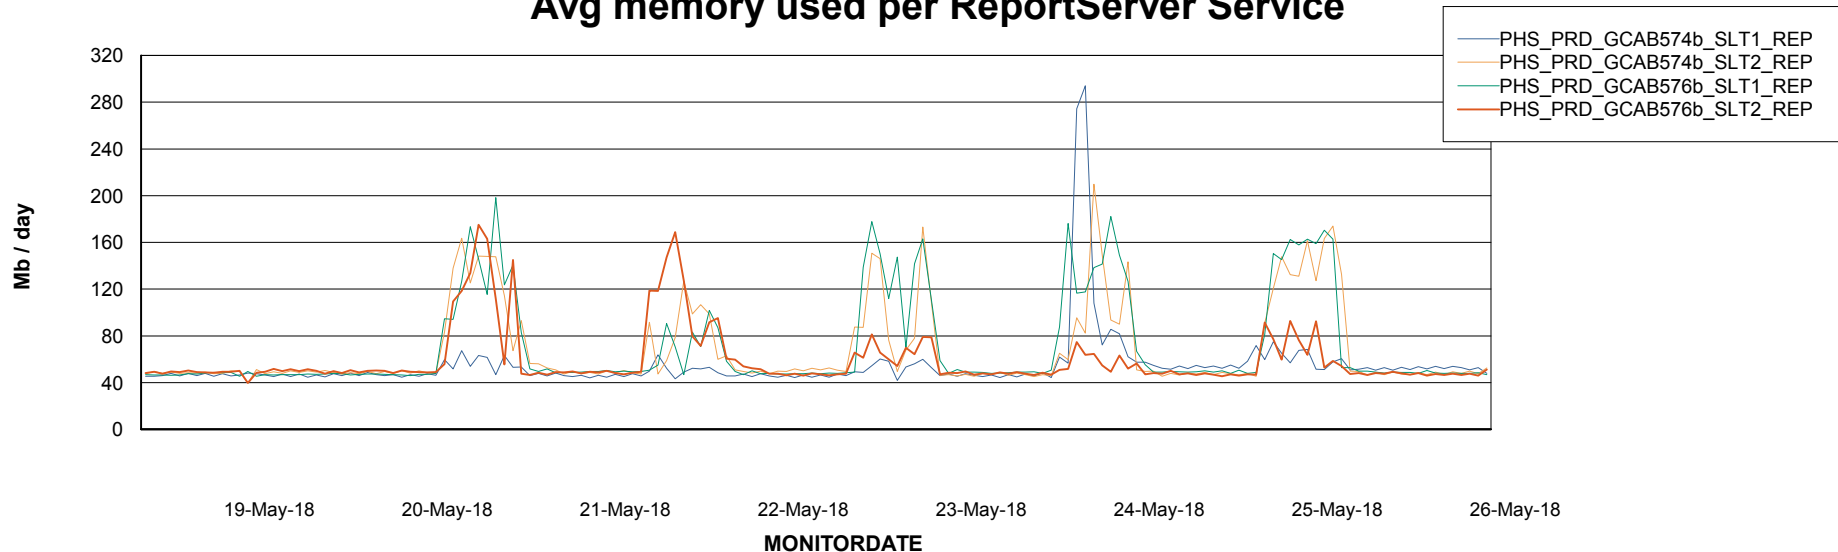

Avg memory used per ABS Server Service

Avg users per day per ABS server

Weekly SLA Customer Report

Customer PHS_Production
Database ID 47

ABSSolute Application ReportServer Services

Avg memory used per ReportServer Service