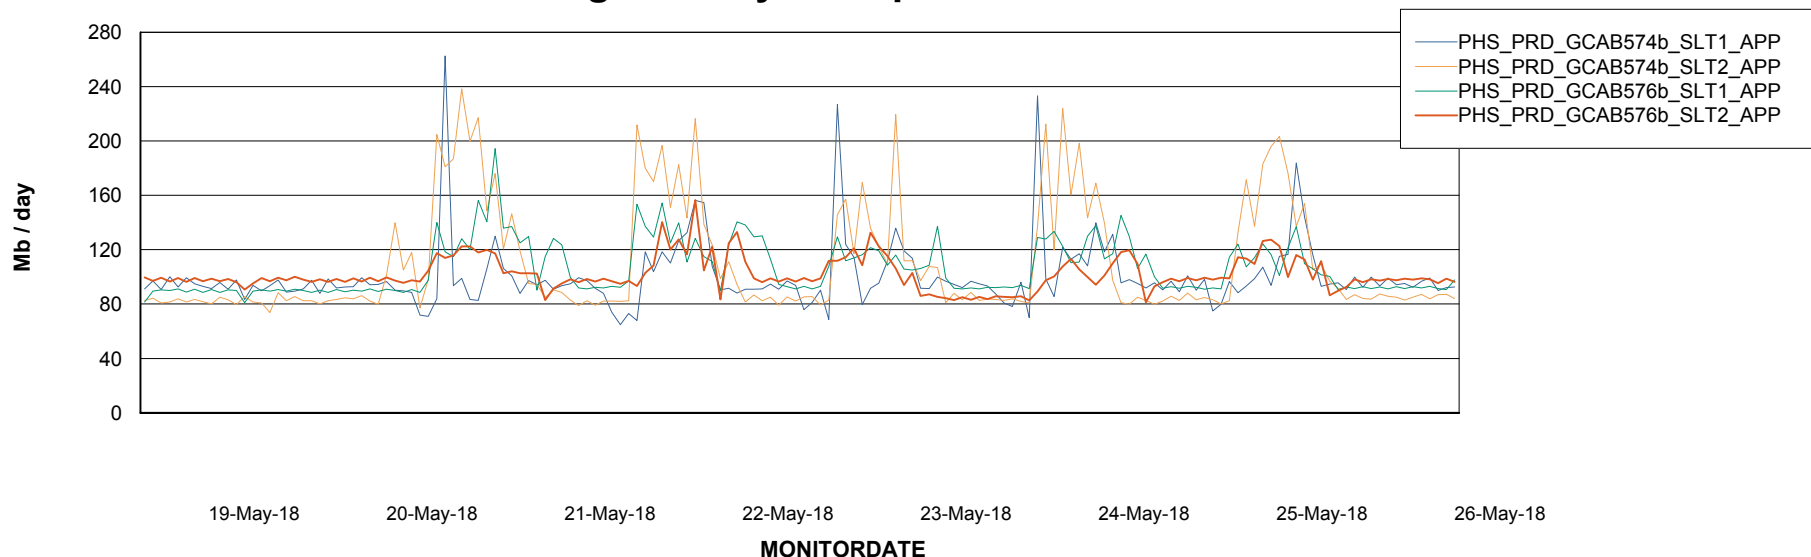

ABSSolute Application Server Services

Avg memory used per ABS Server Service