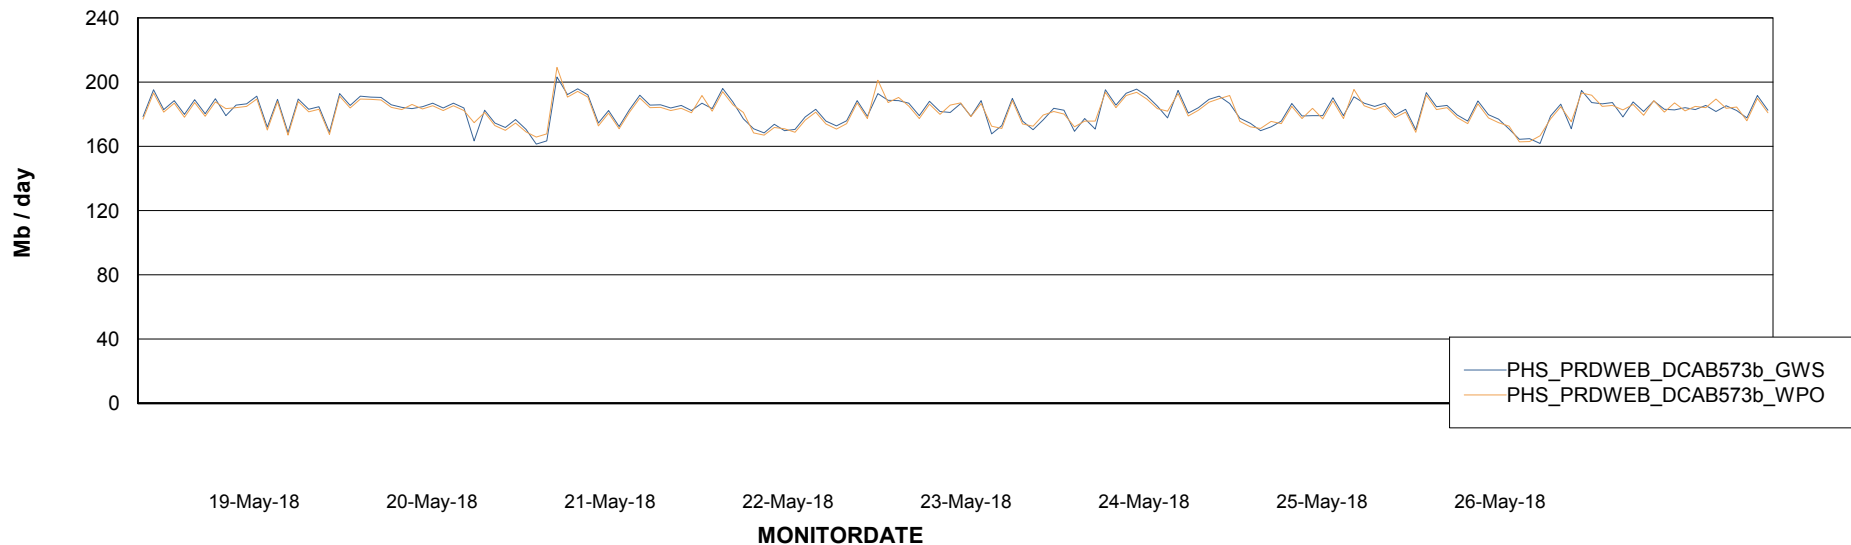

ABSSolute Web Component Services

Avg memory used per ABS Web component