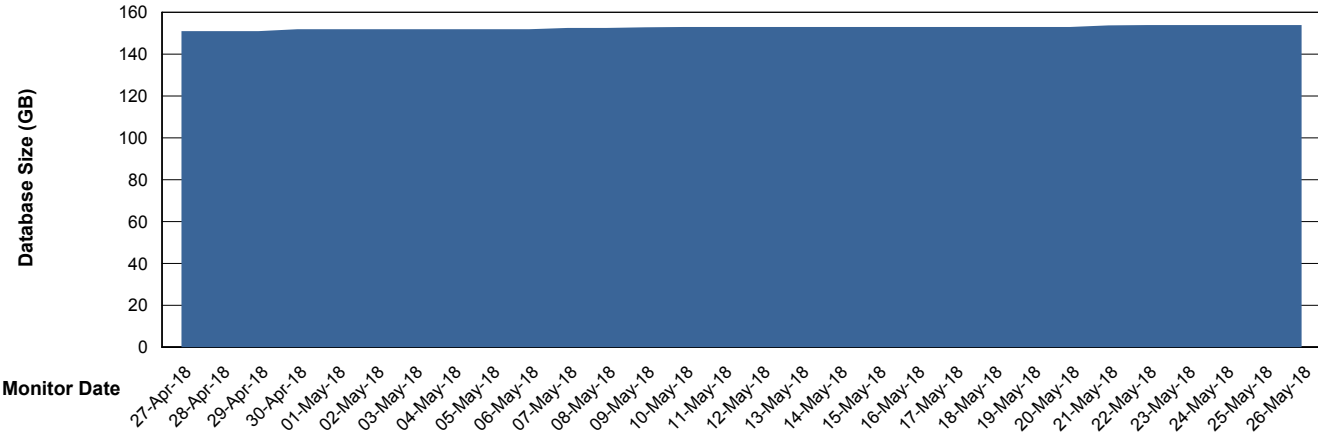

DATABASE SIZE PHSDB_Production

Database growth over last month