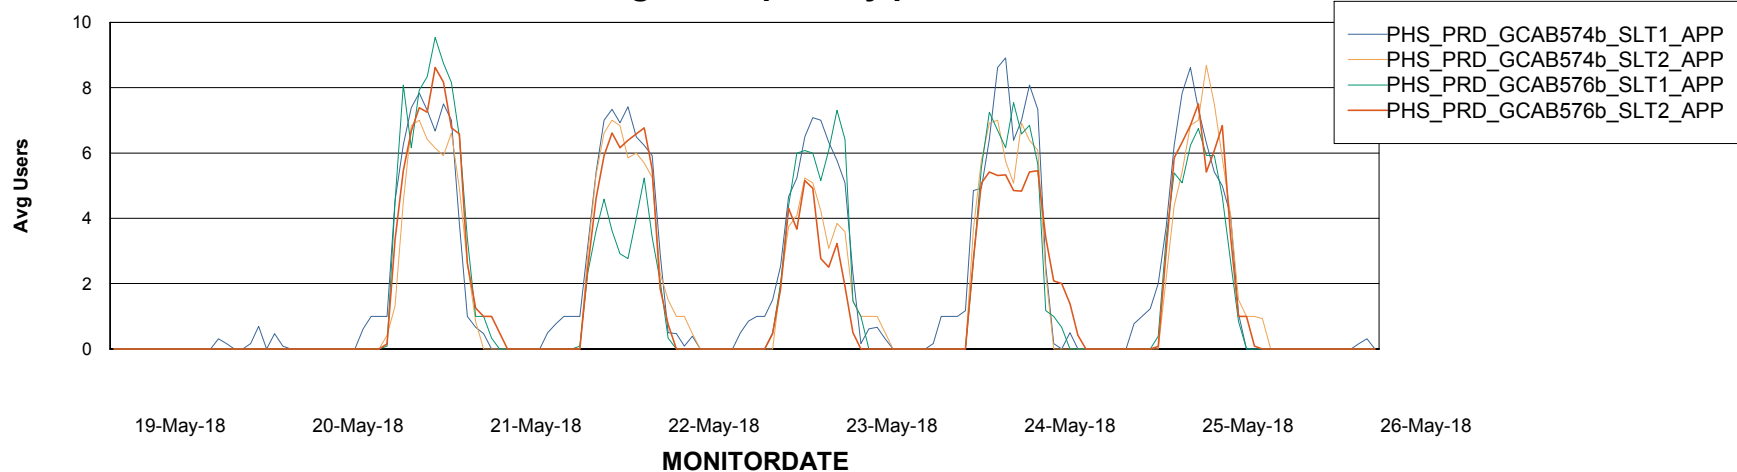

Avg users per day per ABS server