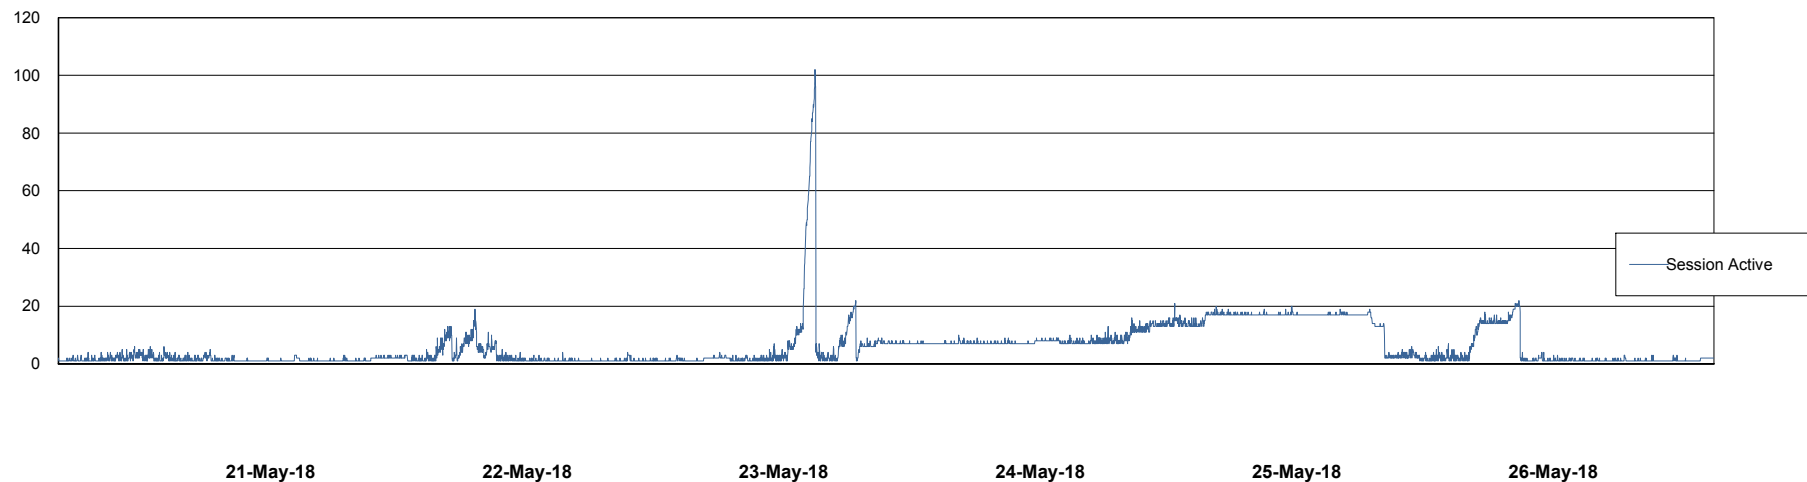

Database Performance PCODB_Production