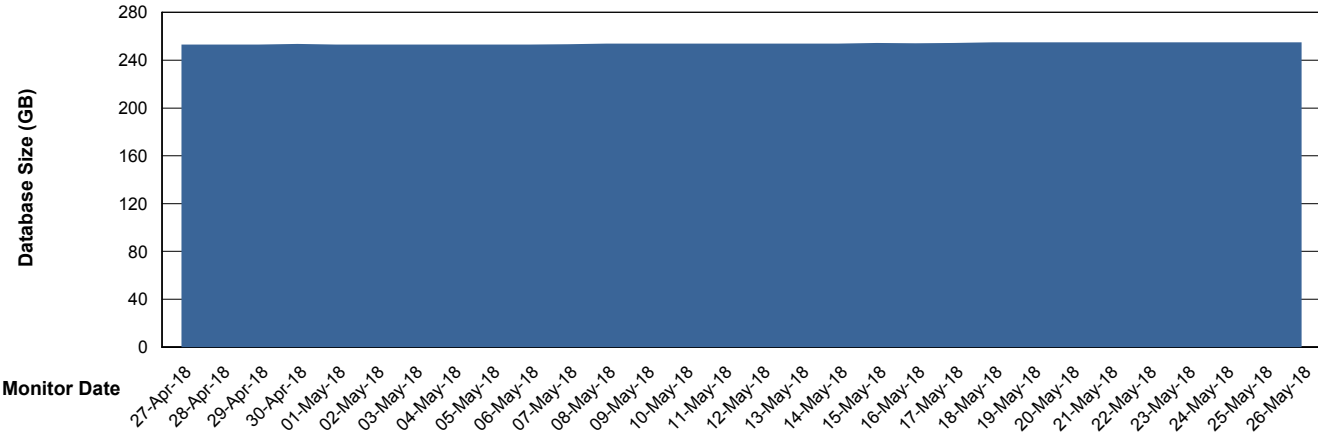

DATABASE SIZE PCODB_Production

Database growth over last month

Database Tablespace PCODB_Production

Date	Tablespace Name	Filesize (Gb)	Usedsize (Gb)	Percentage free
26-May-18	ABSDATA	103	86	17
	INDX	192	168	13
25-May-18	ABSDATA	103	86	17
	INDX	192	168	13
24-May-18	ABSDATA	103	86	17
	INDX	192	167	13
23-May-18	ABSDATA	103	86	17
	INDX	192	167	13
22-May-18	ABSDATA	103	86	17
	INDX	192	167	13
21-May-18	ABSDATA	103	86	17
	INDX	192	167	13
20-May-18	ABSDATA	103	86	17
	INDX	192	167	13