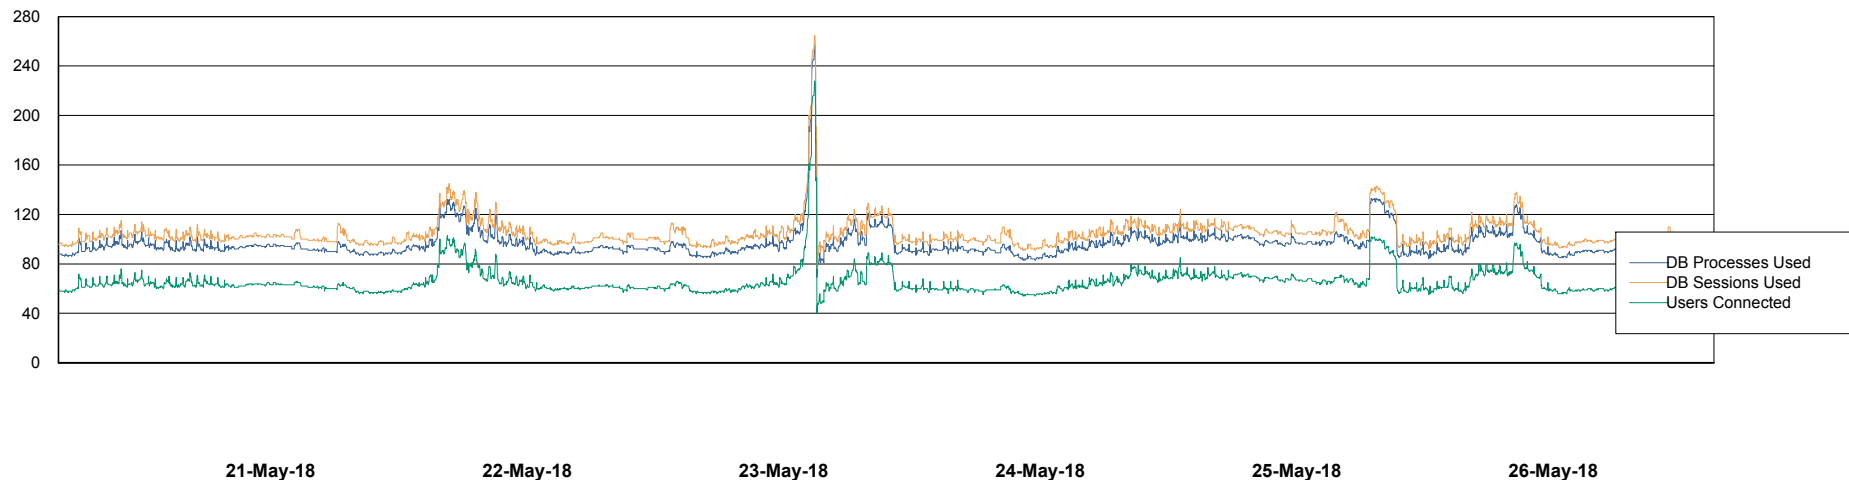

Database Performance PCODB_Production