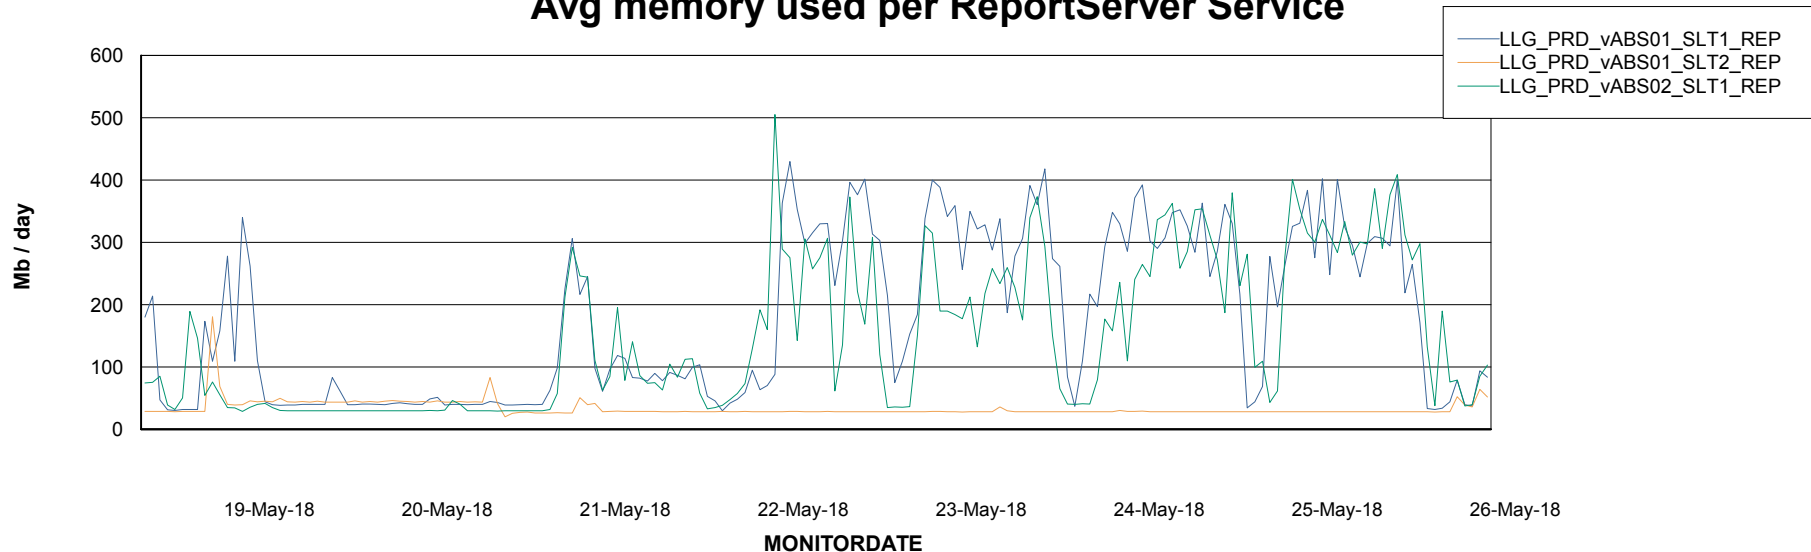

ABSSolute Application ReportServer Services

Avg memory used per ReportServer Service