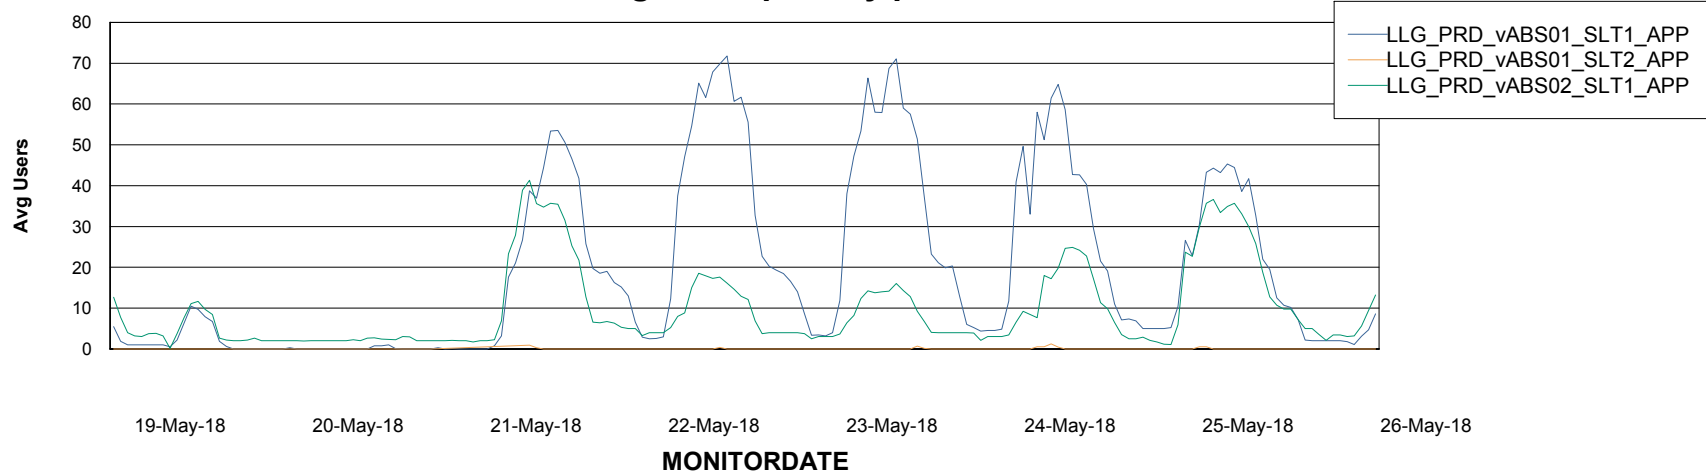

Avg users per day per ABS server