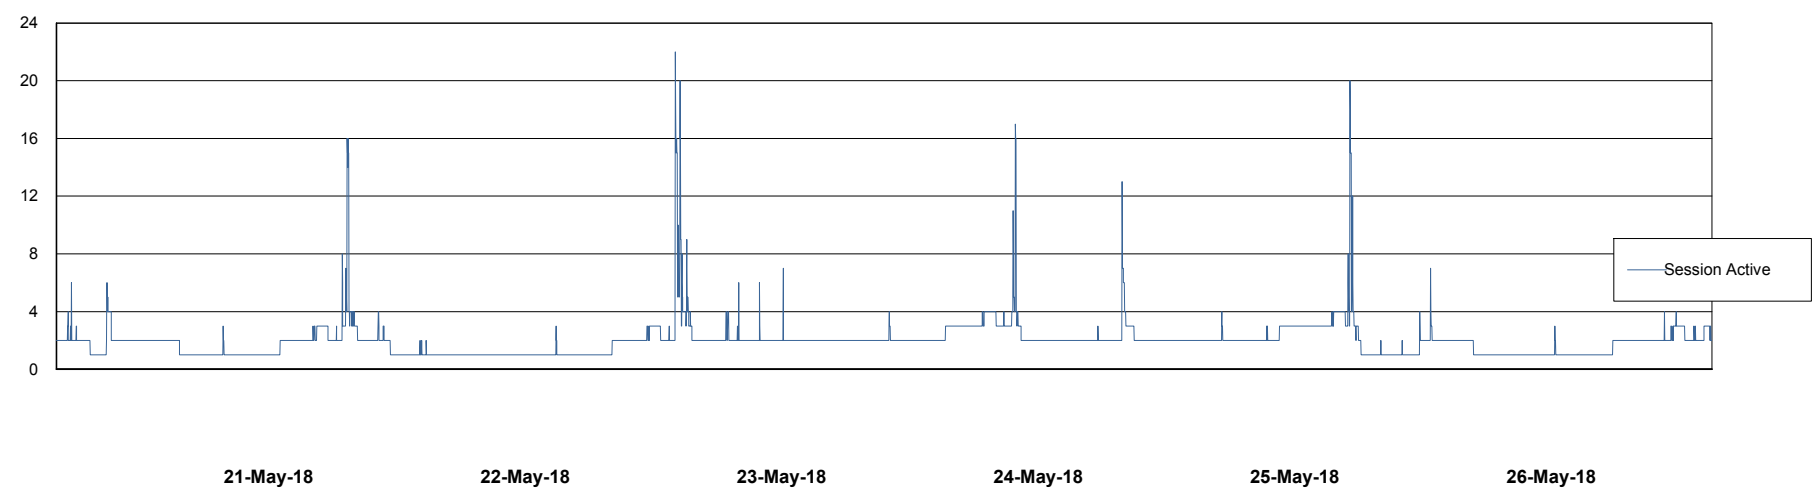

Database Performance LLGDBBI_Production