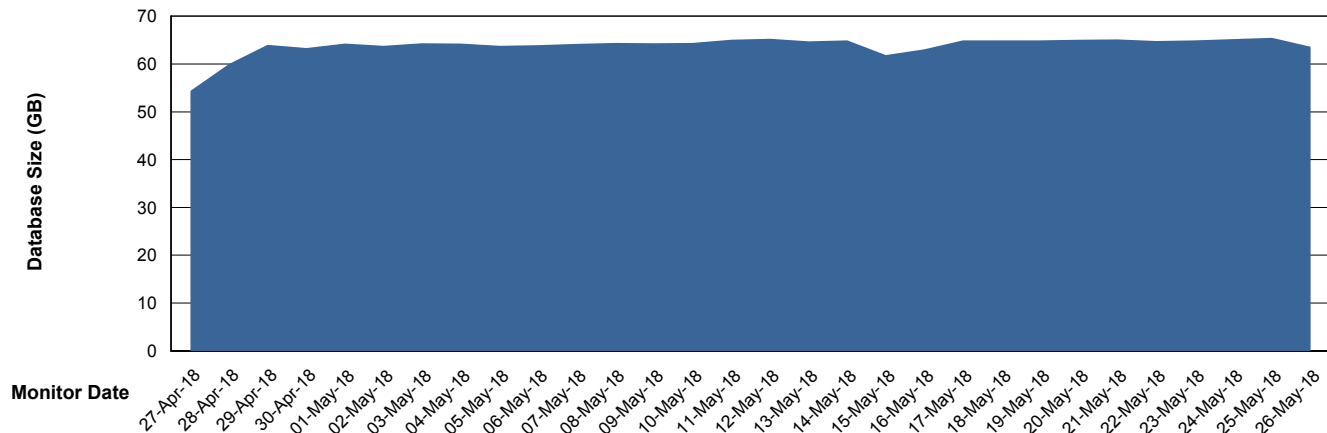

DATABASE SIZE LLGDBBI_Production

Database growth over last month