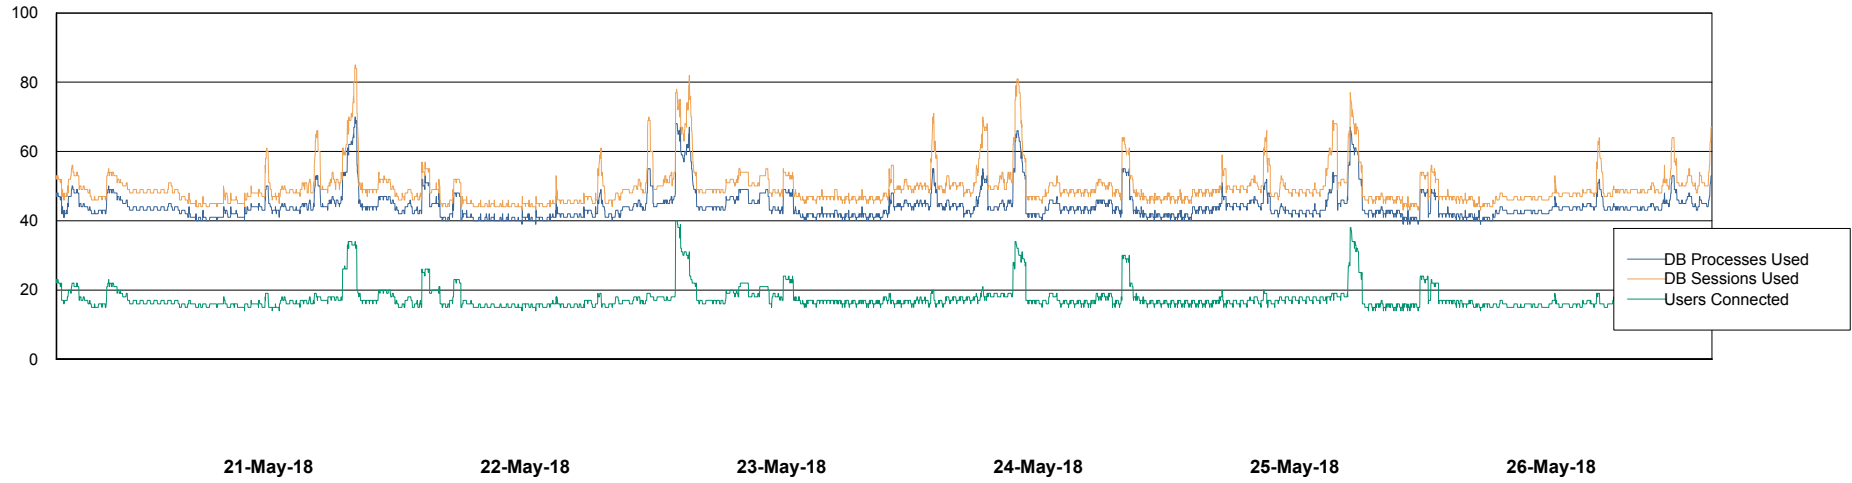

Database Performance LLGDBBI_Production