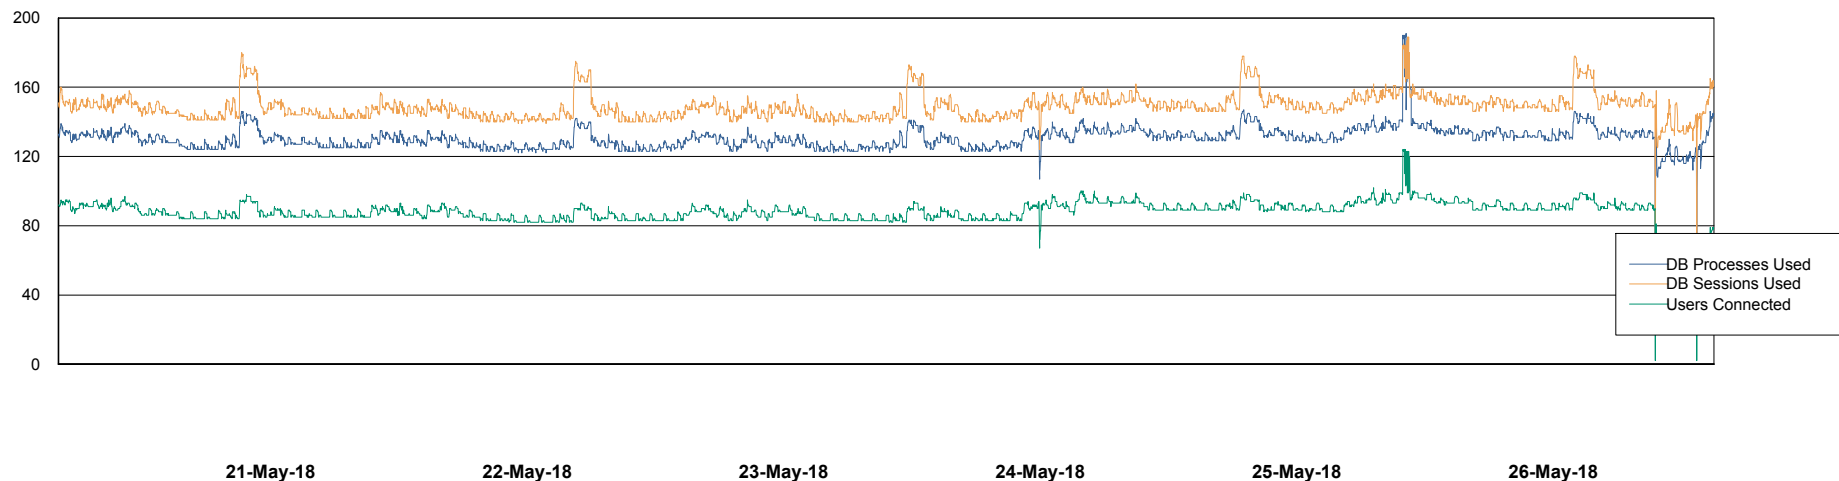

Database Performance LLGDB_Production