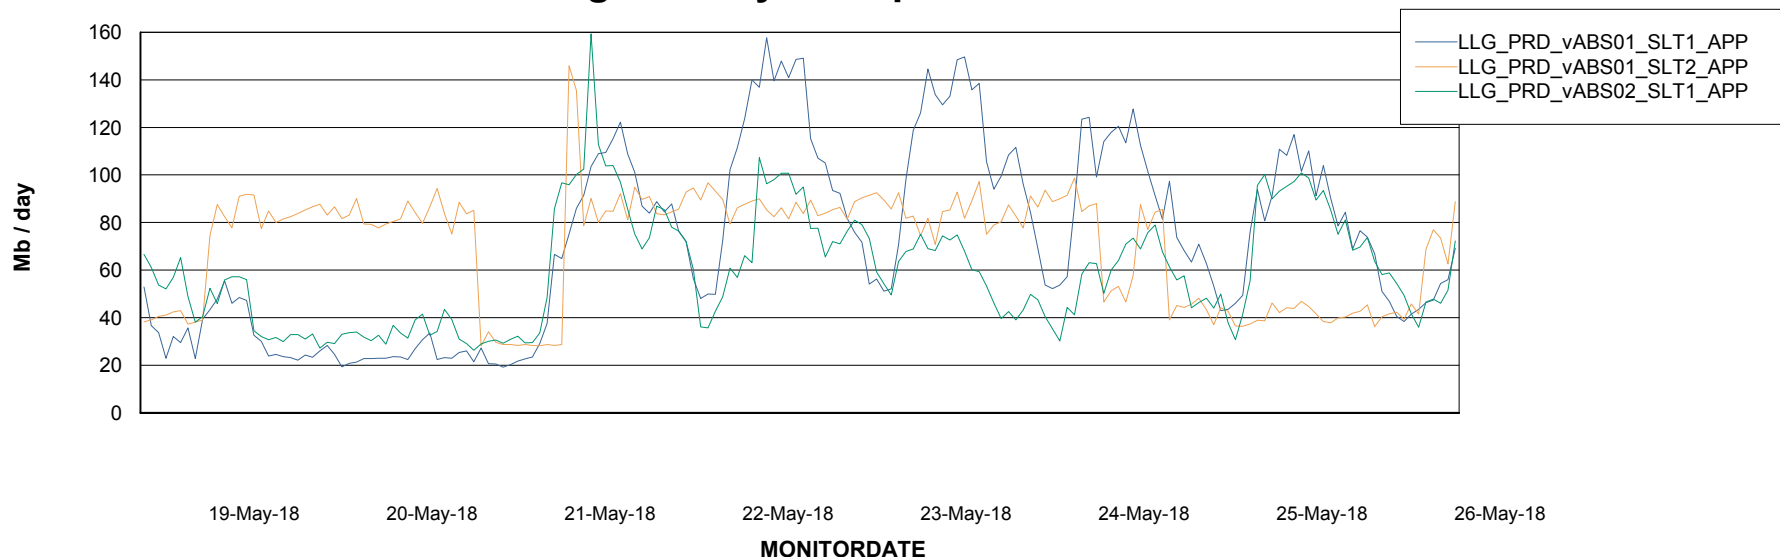

ABSSolute Application Server Services

Avg memory used per ABS Server Service