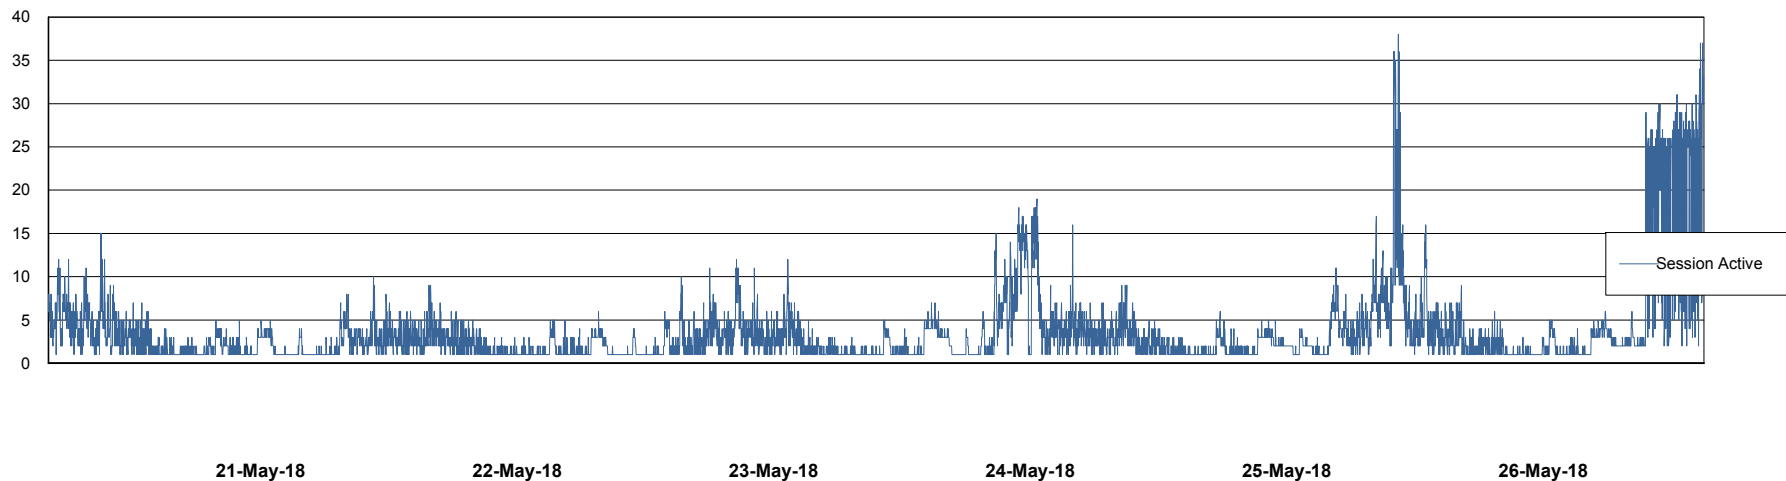

Database Performance LLGDB_Production