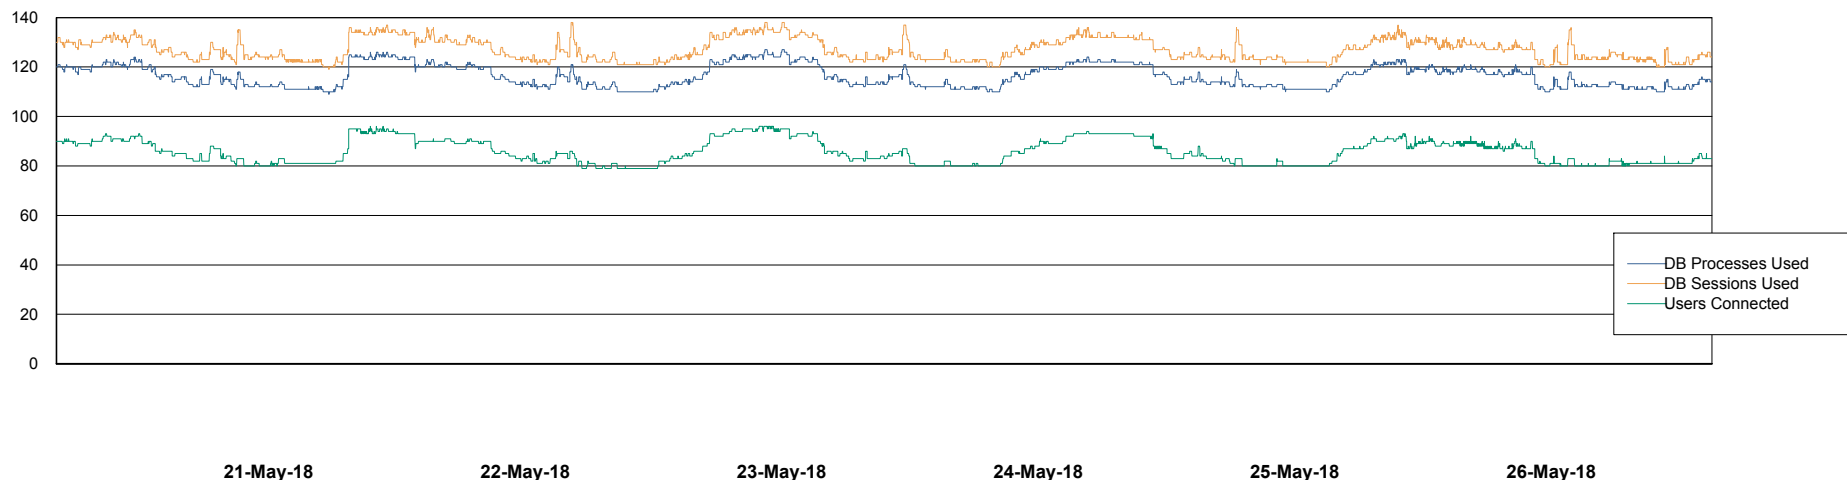

Database Performance FISDB_Production