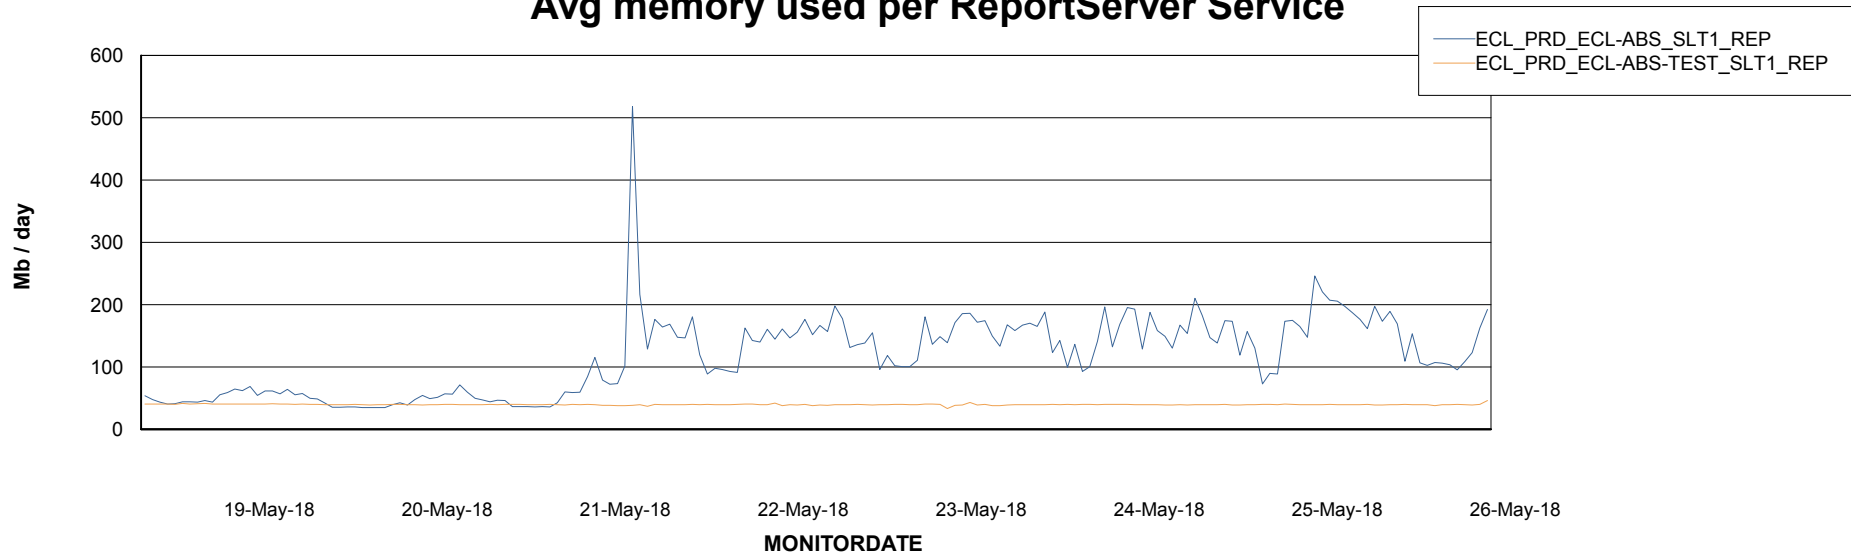

ABSSolute Application ReportServer Services

Avg memory used per ReportServer Service