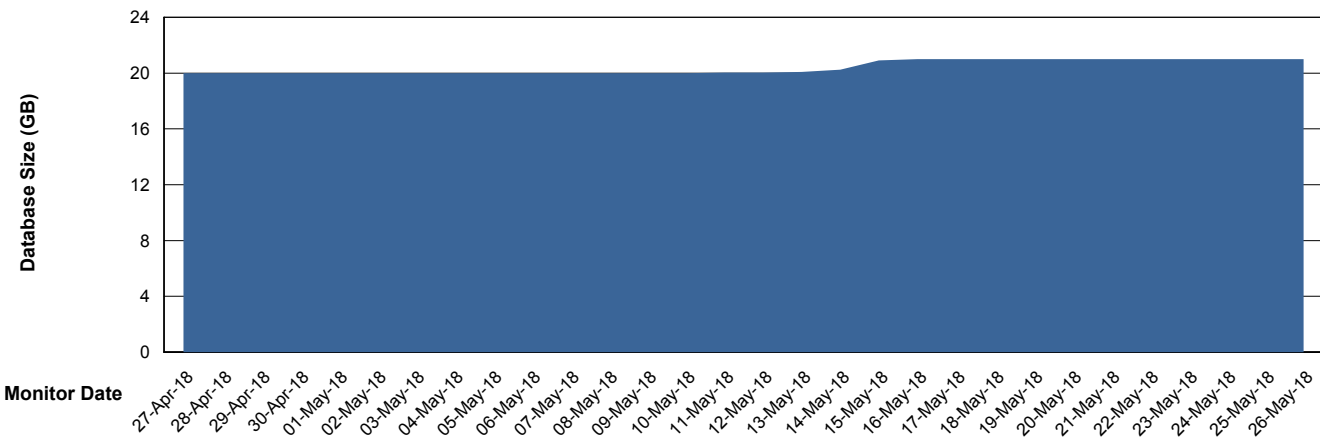

DATABASE SIZE ECLDB_Production

Database growth over last month

Database Tablespace ECLDB_Production

Date	Tablespace Name	Filesize (Gb)	Usedsize (Gb)	Percentage free
26-May-18	ABSDATA	22	19	14
	INDX	8	0	100
25-May-18	ABSDATA	22	18	18
	INDX	8	0	100
24-May-18	ABSDATA	22	18	18
	INDX	8	0	100
23-May-18	ABSDATA	22	18	18
	INDX	8	0	100
22-May-18	ABSDATA	22	18	18
	INDX	8	0	100
21-May-18	ABSDATA	22	18	18
	INDX	8	0	100
20-May-18	ABSDATA	22	18	18
	INDX	8	0	100