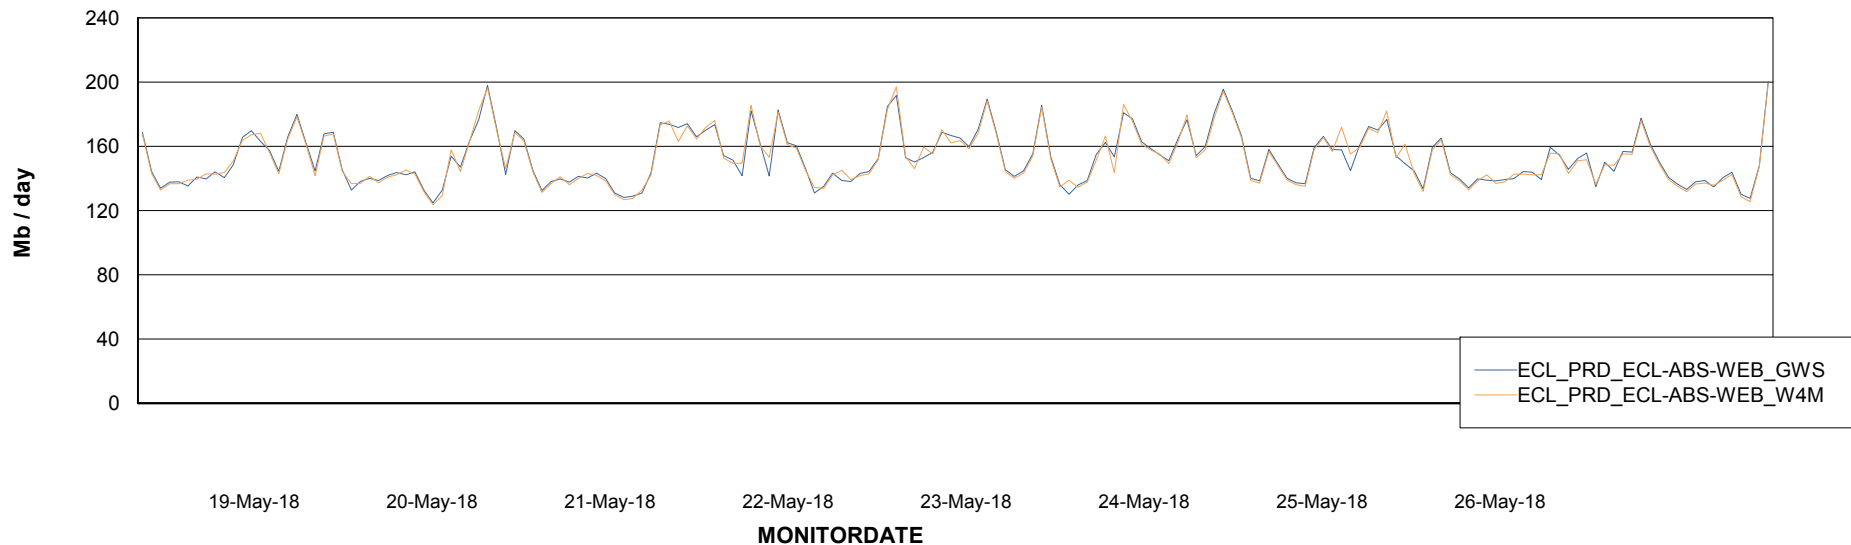

ABSSolute Web Component Services

Avg memory used per ABS Web component