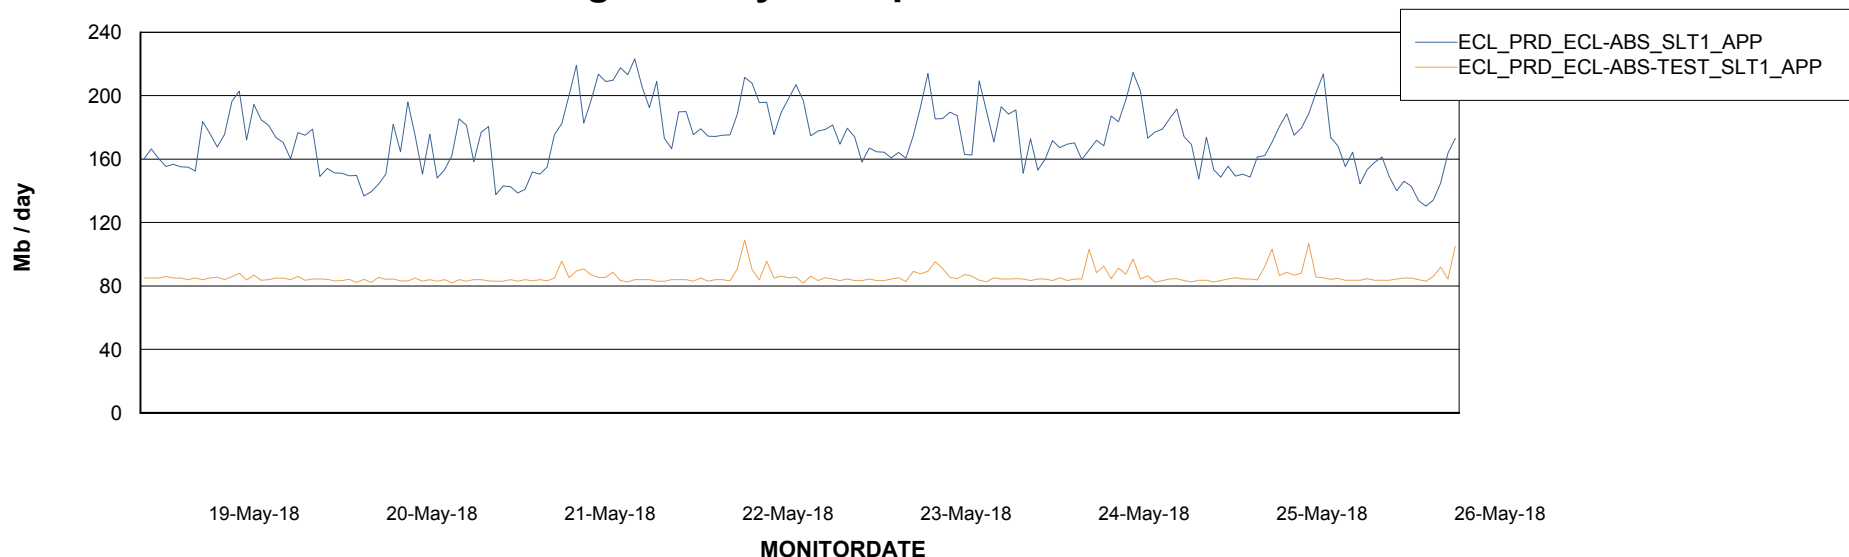

ABSSolute Application Server Services

Avg memory used per ABS Server Service