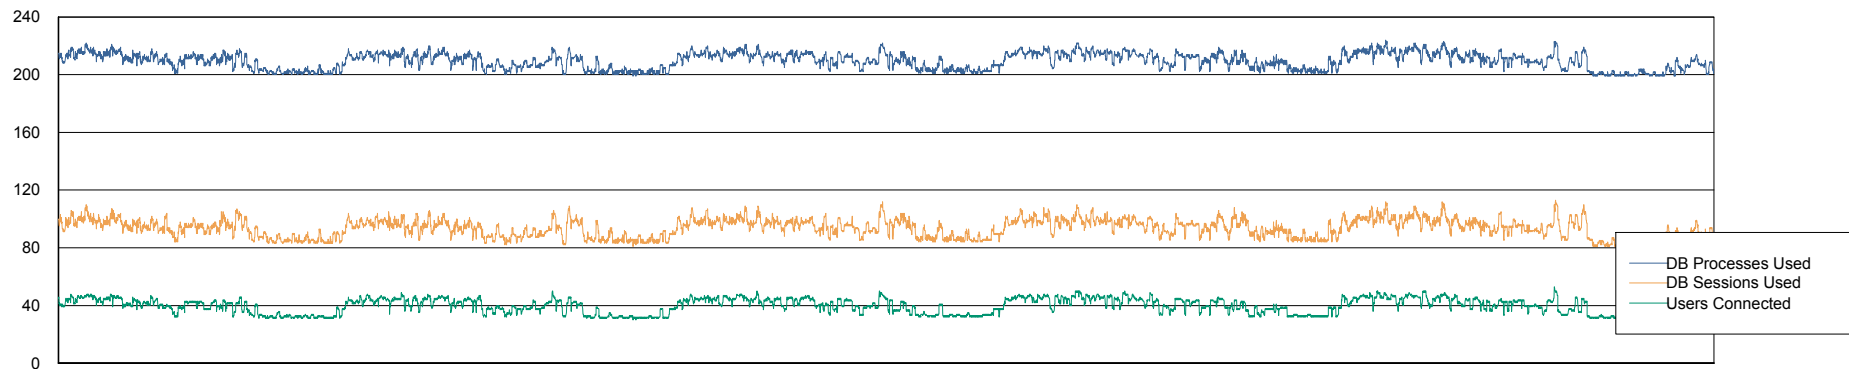

Database Performance ECLDB_Production

21-May-18 22-May-18 23-May-18 24-May-18 25-May-18 26-May-18