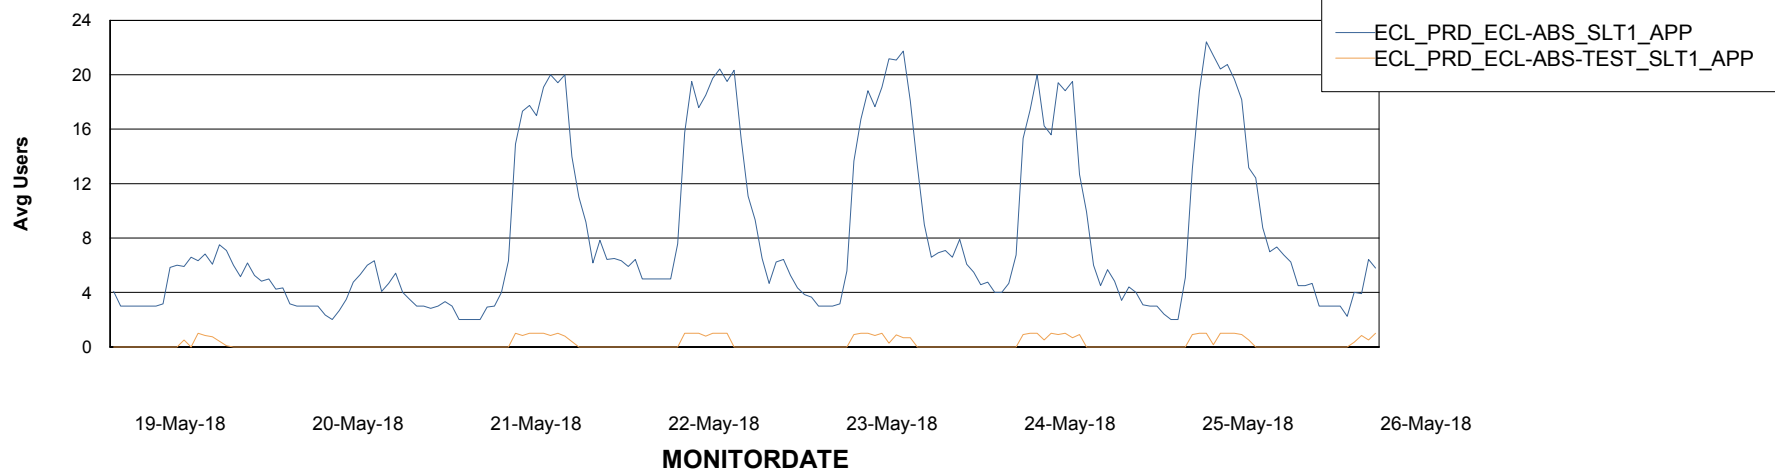

Avg users per day per ABS server