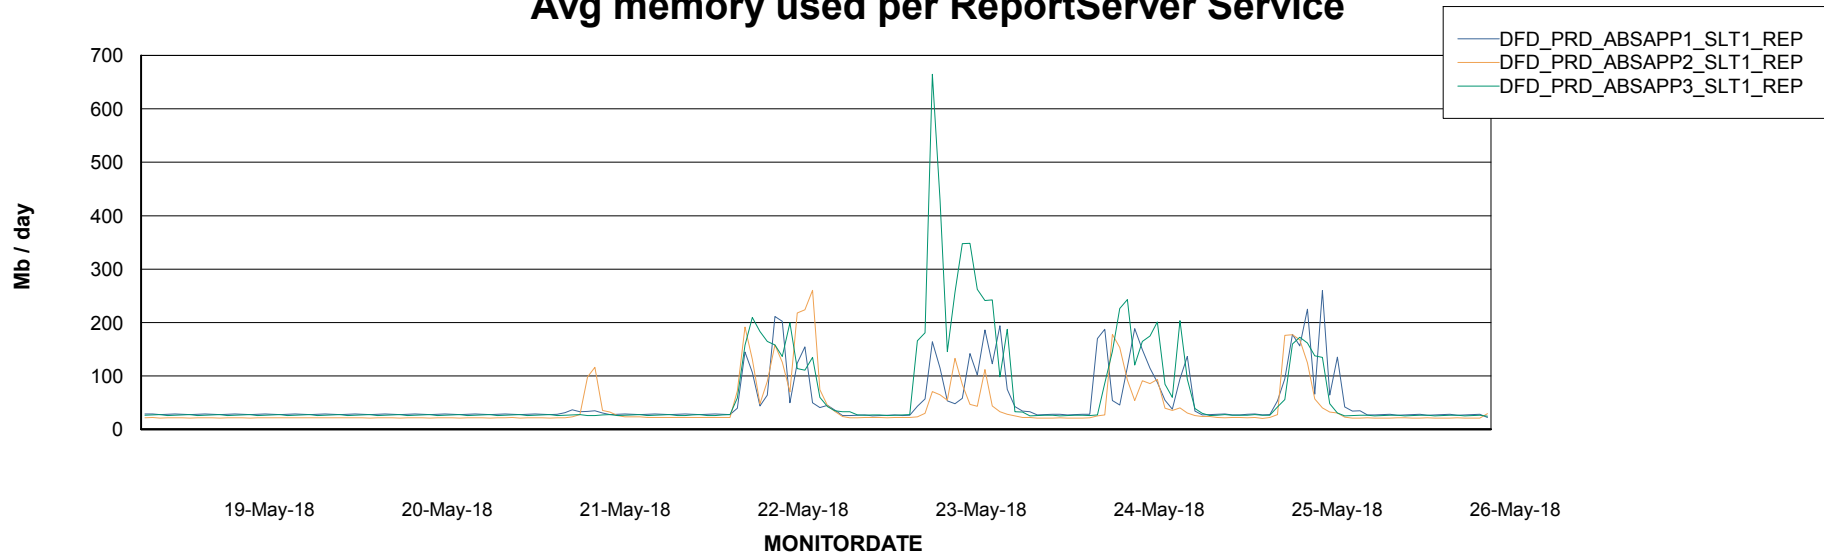

Avg users per day per ABS server

Weekly SLA Customer Report

Customer DFD Production
Database ID 39

ABSSolute Application ReportServer Services

Avg memory used per ReportServer Service

Disaster per ABS component