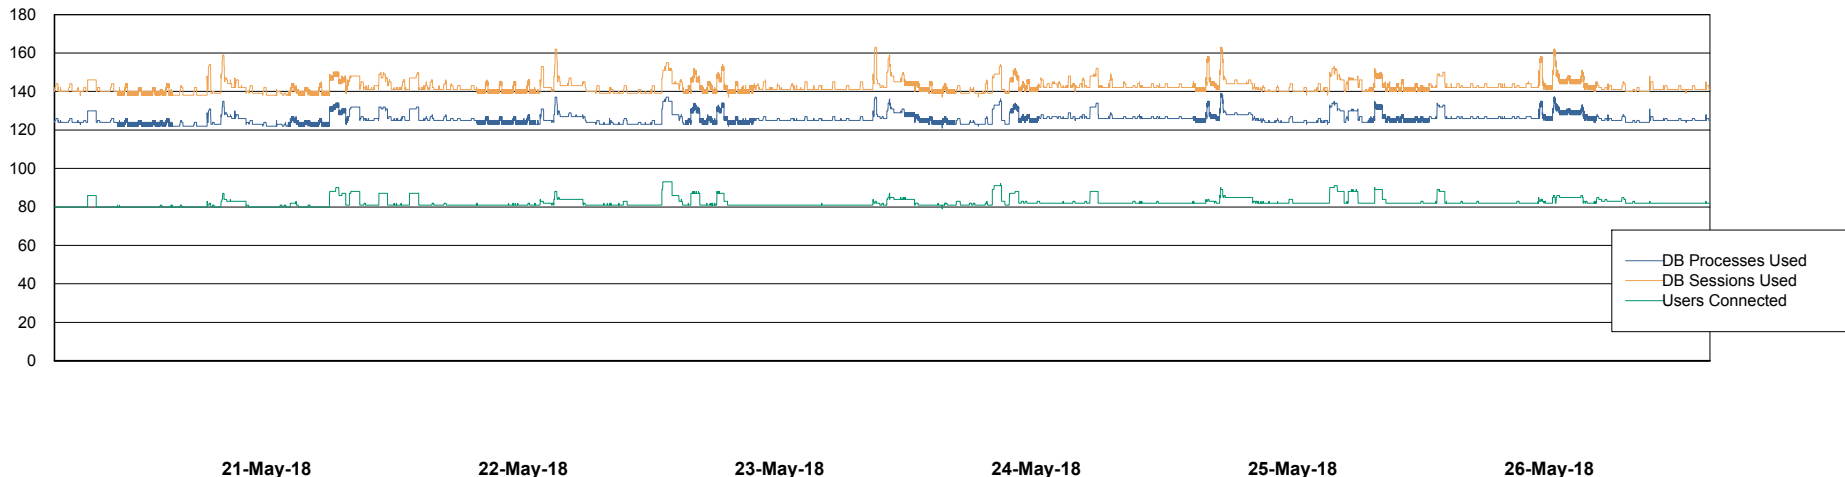

Database Performance DFDDB_Production