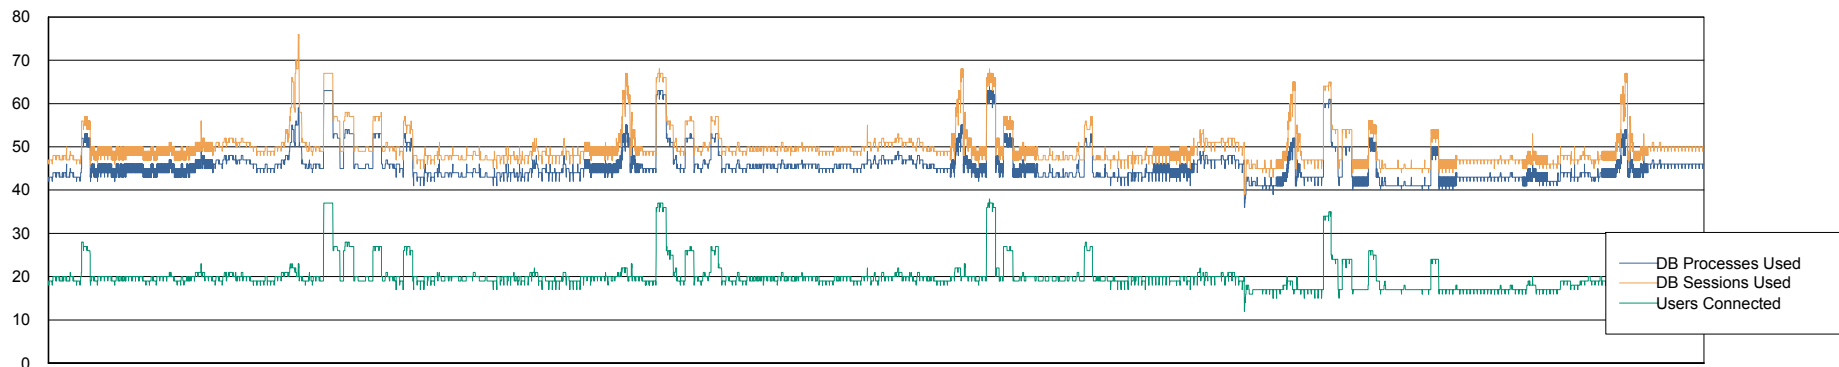

Database Performance DFDDDBBI_Production

21-May-18 22-May-18 23-May-18 24-May-18 25-May-18 26-May-18