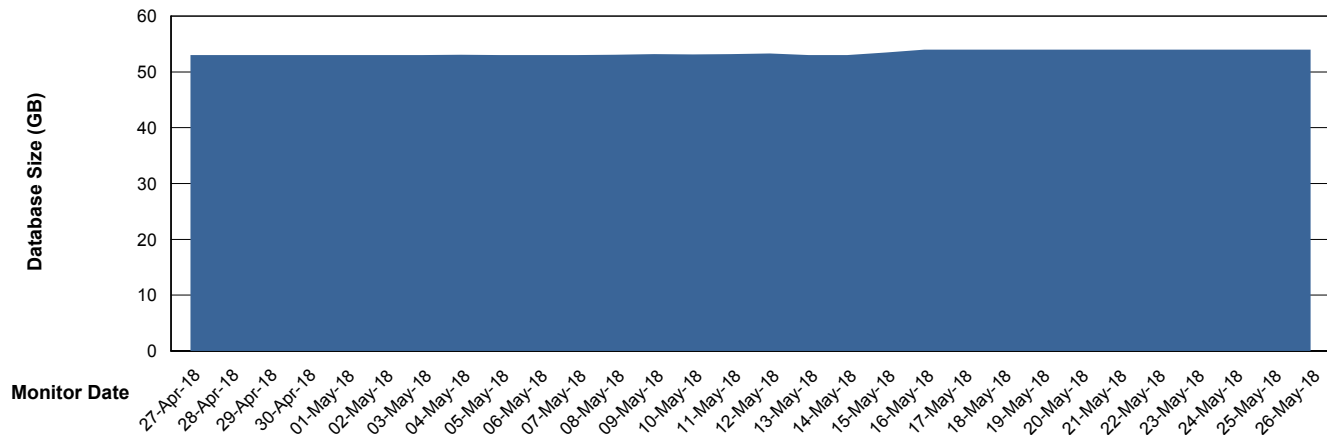

Customer DFD Production
Database ID 39

Database Performance DFDDDBBI_Production

21-May-18 22-May-18 23-May-18 24-May-18 25-May-18 26-May-18

21-May-18 22-May-18 23-May-18 24-May-18 25-May-18 26-May-18

Weekly SLA Customer Report

Customer DFD Production
 Database ID 39

DATABASE SIZE DFDDDB_Production

Database growth over last month

DATABASE SIZE DFDDDBI_Production

Database growth over last month

Weekly SLA Customer Report

Customer DFD Production
 Database ID 39

Database Tablespace DFDDDB_Production

Date	Tablespace Name	Filesize (Gb)	Usedsize (Gb)	Percentage free
26-May-18	ABSDATA	50	43	14
	INDX	109	91	17
25-May-18	ABSDATA	50	43	14
	INDX	109	91	17
24-May-18	ABSDATA	50	43	14
	INDX	109	91	17
23-May-18	ABSDATA	50	43	14
	INDX	109	91	17
22-May-18	ABSDATA	50	43	14
	INDX	109	91	17
21-May-18	ABSDATA	50	43	14
	INDX	109	91	17
20-May-18	ABSDATA	50	43	14
	INDX	109	91	17