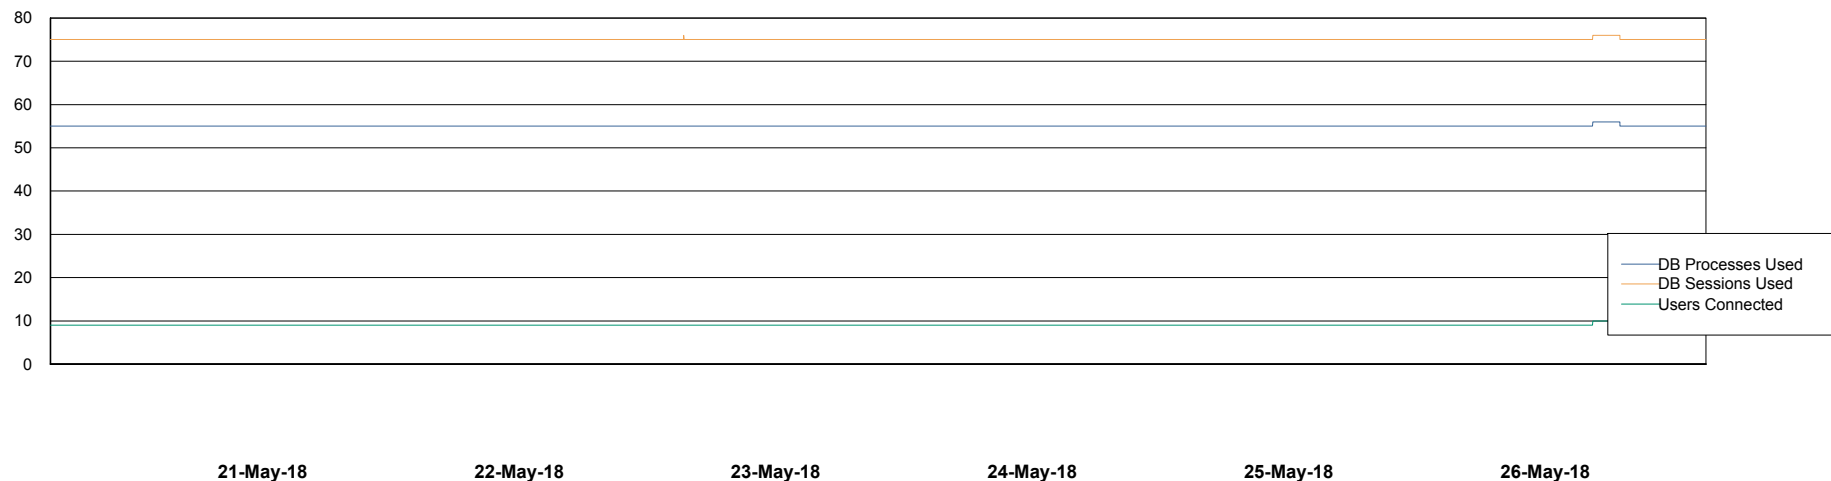

Weekly SLA Customer Report

Customer DFD Production
Database ID 39

Database Performance DFDDB_Production

Weekly SLA Customer Report

Customer DFD Production
Database ID 39

Database Performance DFDDB_Standby

Weekly SLA Customer Report