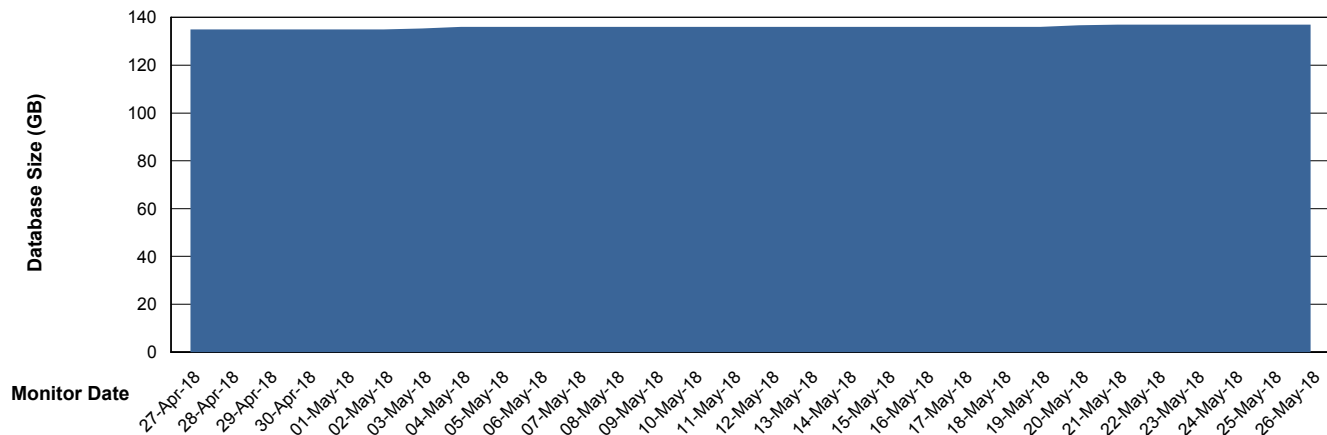

Weekly SLA Customer Report

Customer DFD Production
Database ID 39

Database Performance DFDDB_Production

Weekly SLA Customer Report

Customer DFD Production
Database ID 39

Database Performance DFDDB_Standby

Weekly SLA Customer Report

Customer DFD Production
Database ID 39

Database Performance DFDDDBBI_Production

21-May-18 22-May-18 23-May-18 24-May-18 25-May-18 26-May-18

21-May-18 22-May-18 23-May-18 24-May-18 25-May-18 26-May-18

Weekly SLA Customer Report

Customer DFD Production
 Database ID 39

DATABASE SIZE DFDDDB_Production

Database growth over last month

DATABASE SIZE DFDDDBI_Production

Database growth over last month

Weekly SLA Customer Report

Customer DFD Production
 Database ID 39