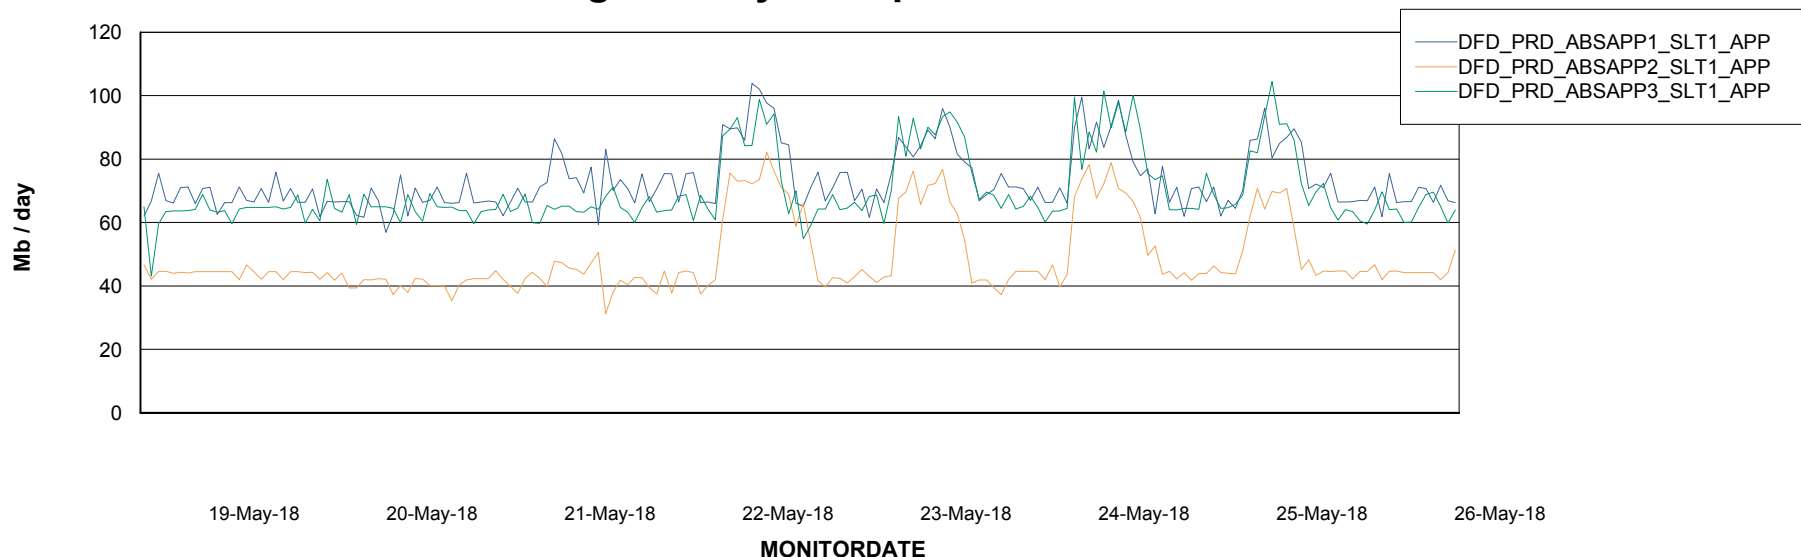

Standby Database Health DFD Production

Recovery lag for last 7 days

Weekly SLA Customer Report

Customer DFD Production
Database ID 39

ABSolute Application Server Services

Avg memory used per ABS Server Service