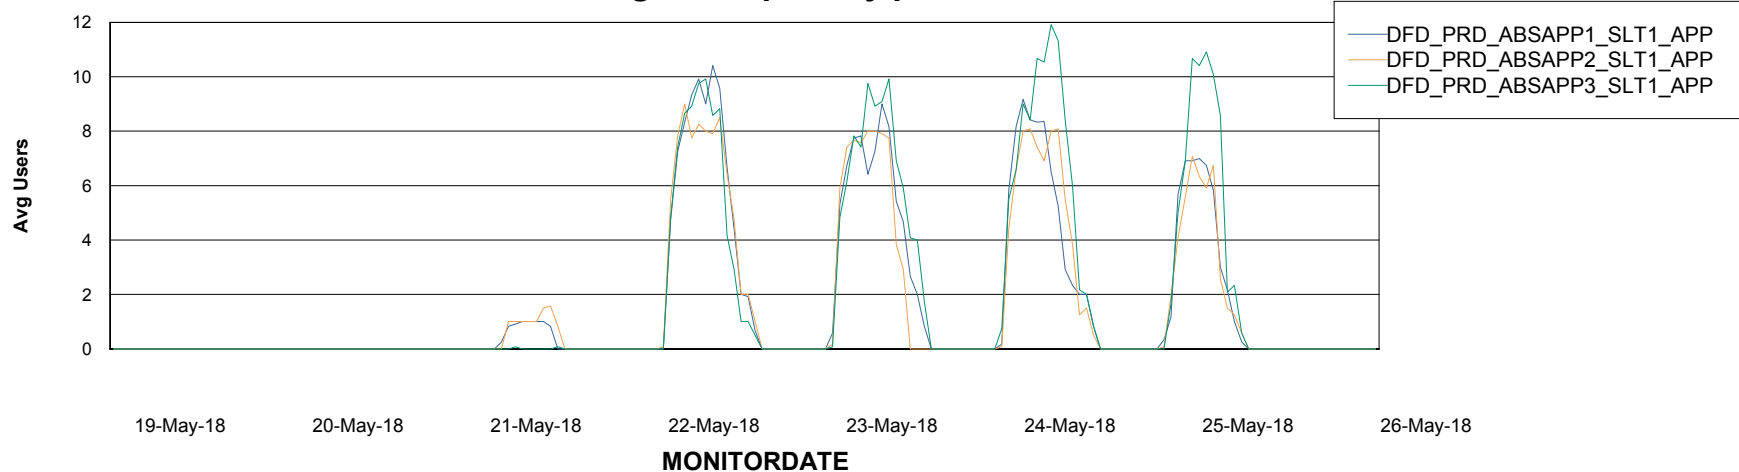

Avg users per day per ABS server