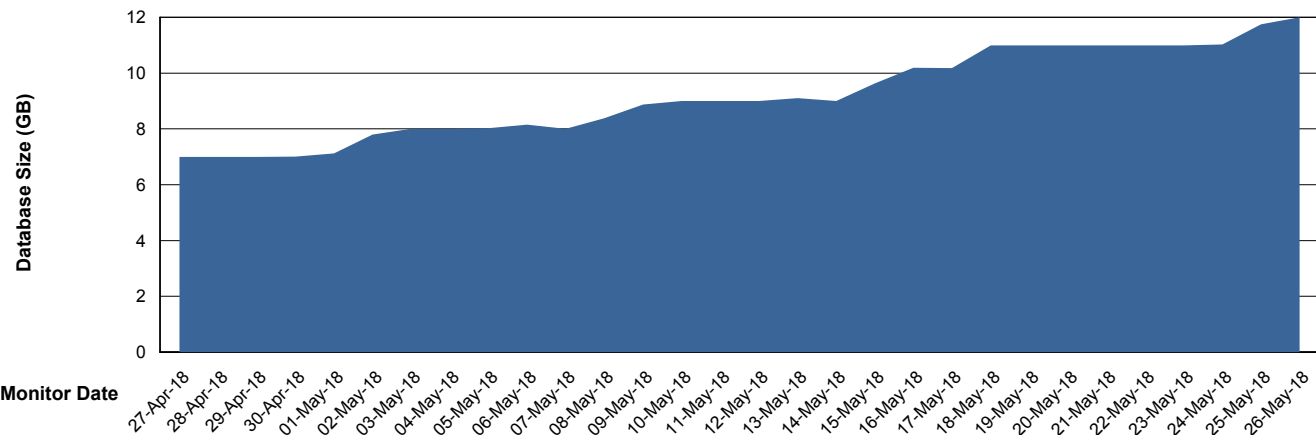

DATABASE SIZE CUS_ProdDB_Primary

Database growth over last month