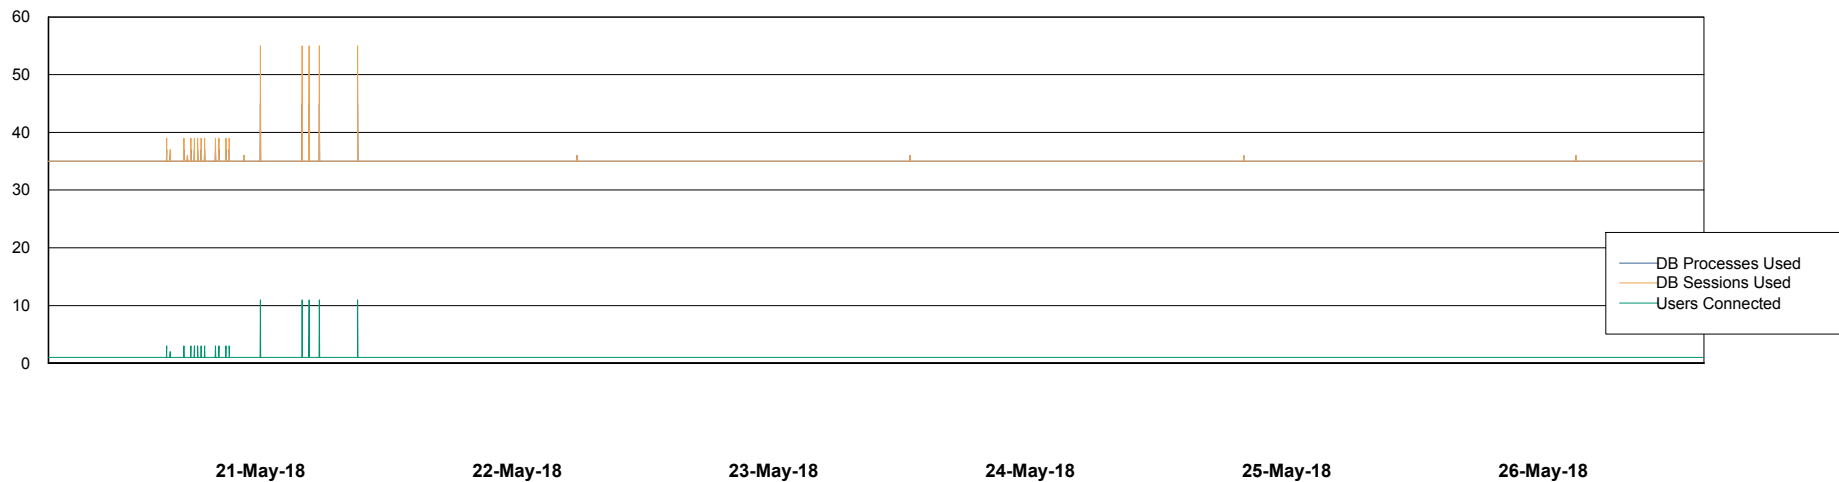

Weekly SLA Customer Report

Customer CUS Production
Database ID 84

Database Performance CUS_ProdDB_Primary

Weekly SLA Customer Report

Customer CUS Production
Database ID 84

Database Performance CUS_ProdDB_Standby