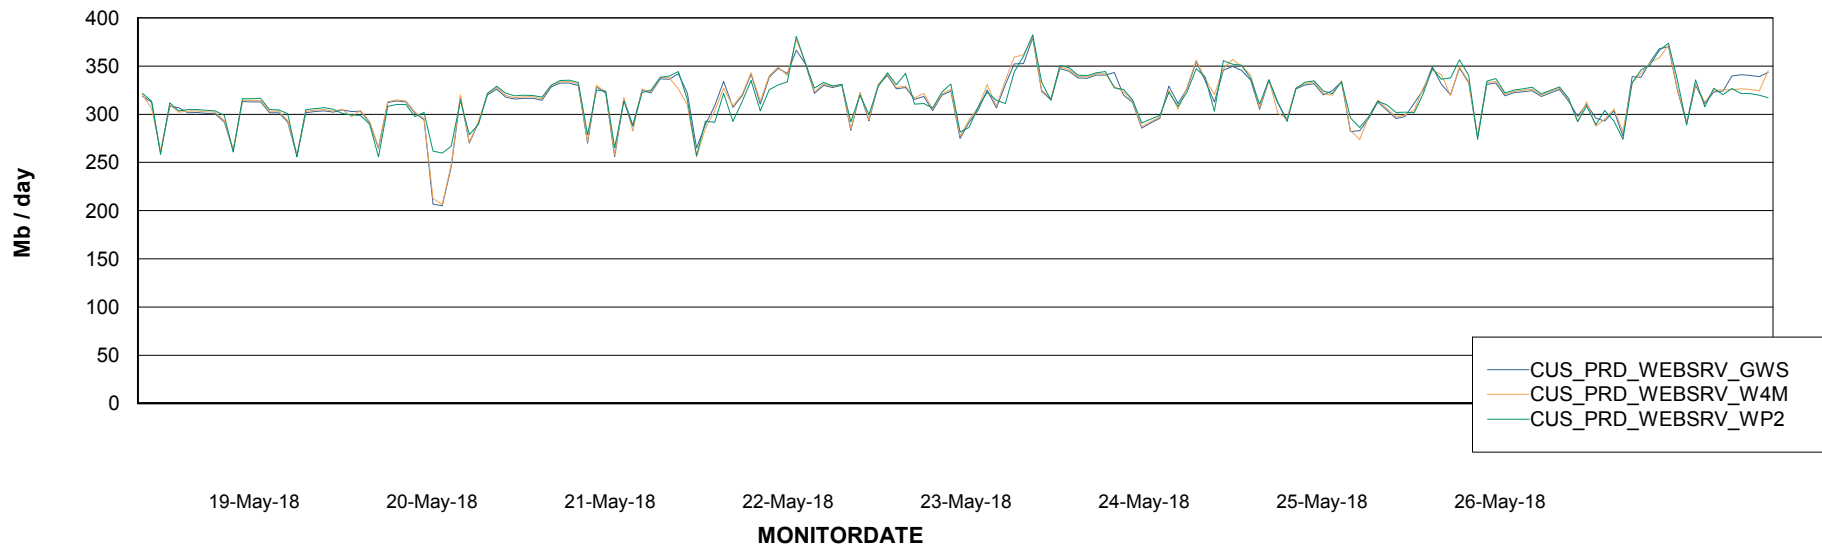

ABSSolute Web Component Services

Avg memory used per ReportServer Service

Weekly SLA Customer Report

Customer CUS Production
Database ID 84

ABSSolute Web Component Services

Avg memory used per ABS Web component