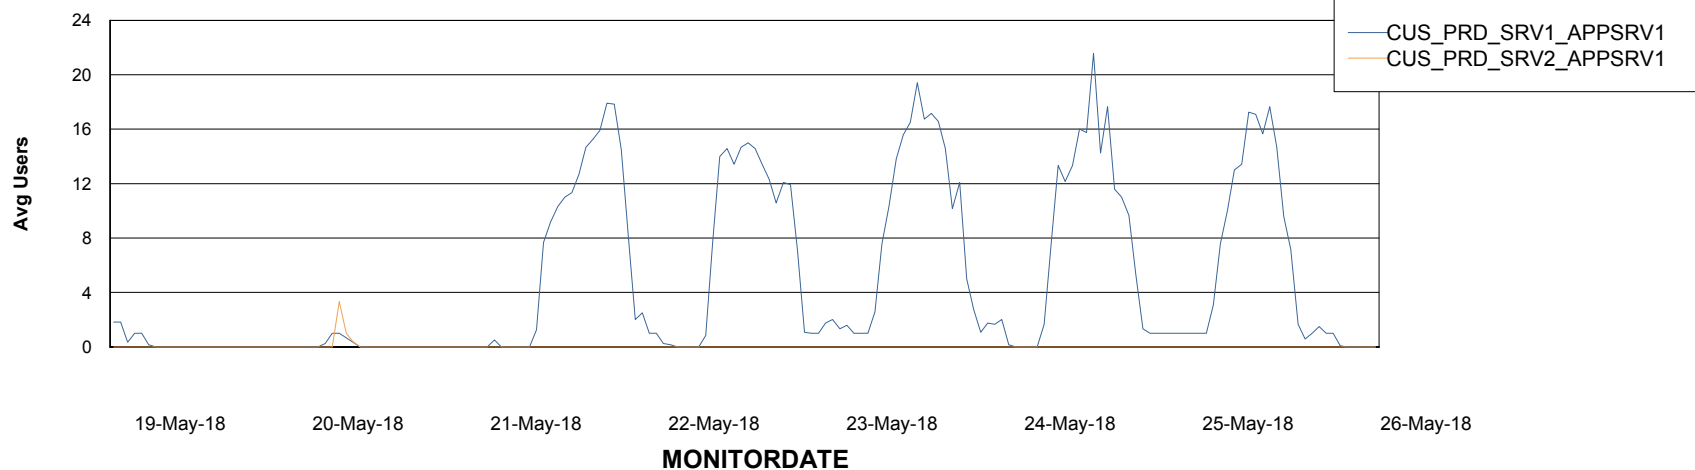

Weekly SLA Customer Report

Customer CUS Production
Database ID 84

ABSSolute Application Server Services

Avg memory used per ABS Server Service

Avg users per day per ABS server

Weekly SLA Customer Report

Customer CUS Production
Database ID 84