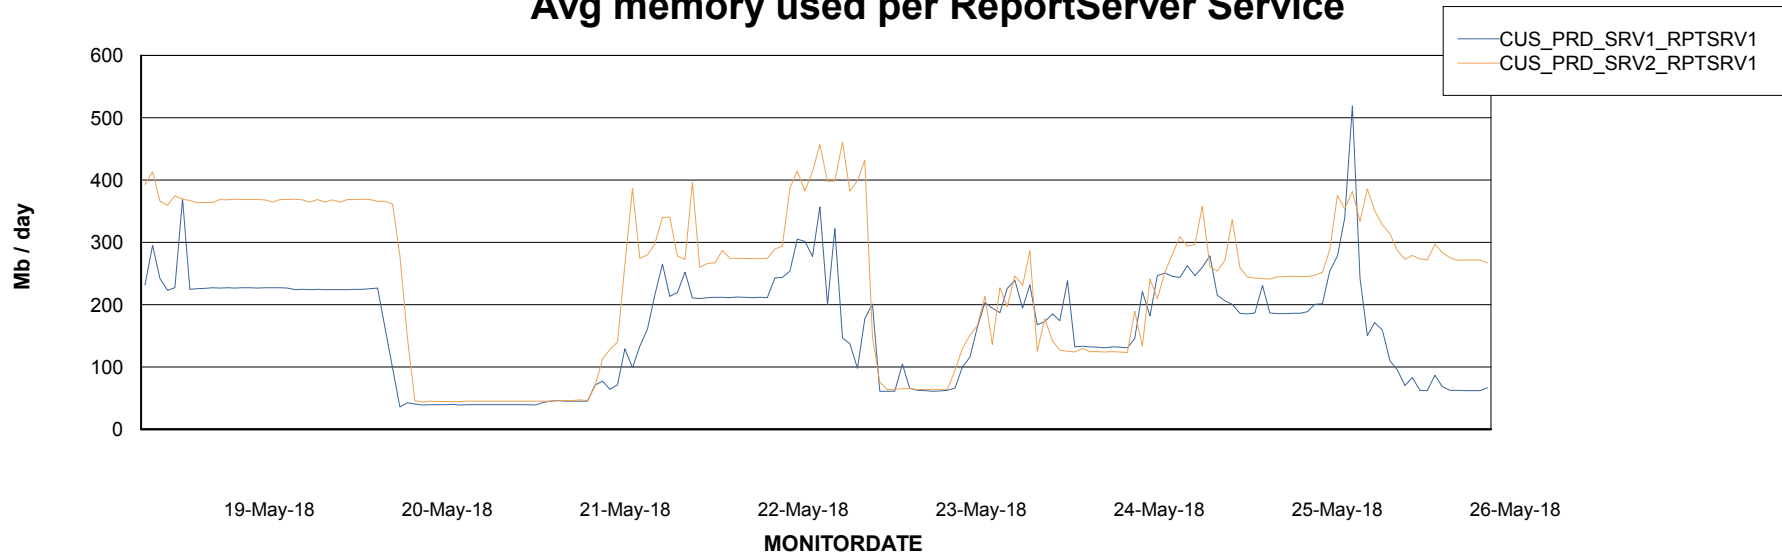

ABSSolute Web Component Services

Avg memory used per ReportServer Service