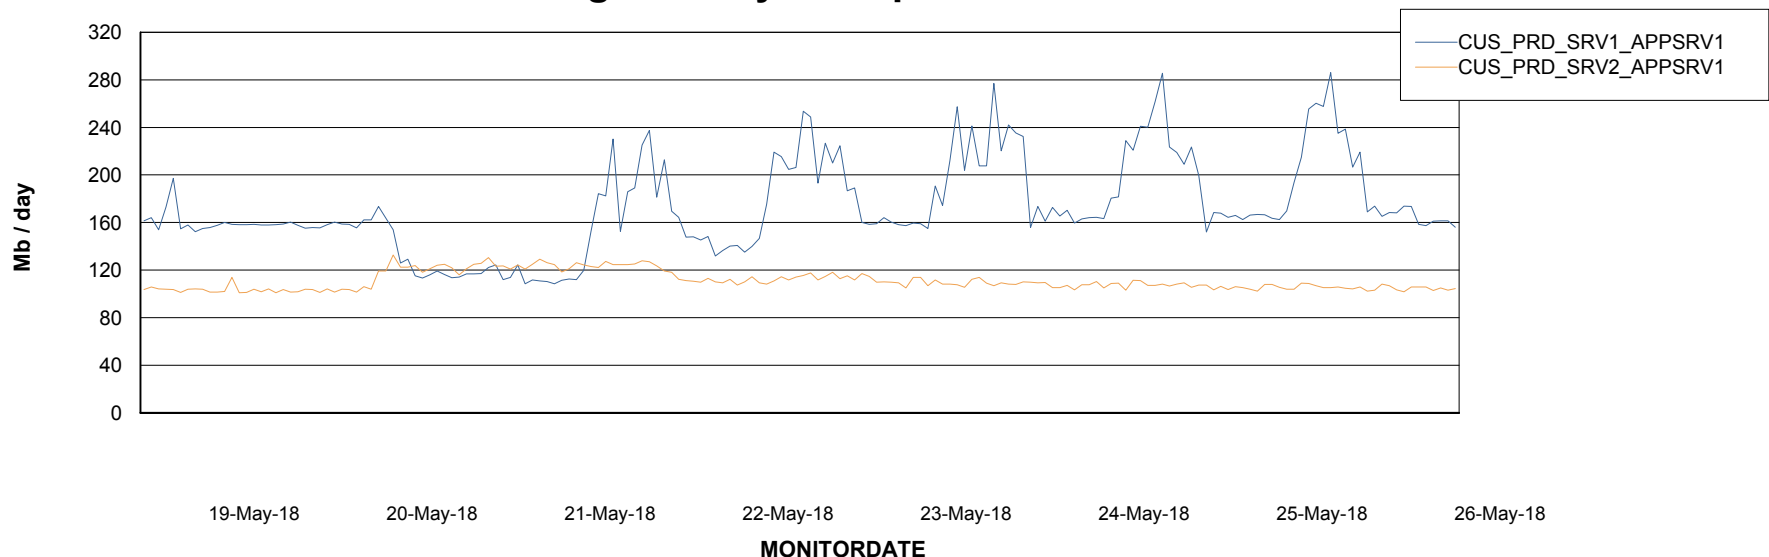

ABSSolute Application Server Services

Avg memory used per ABS Server Service