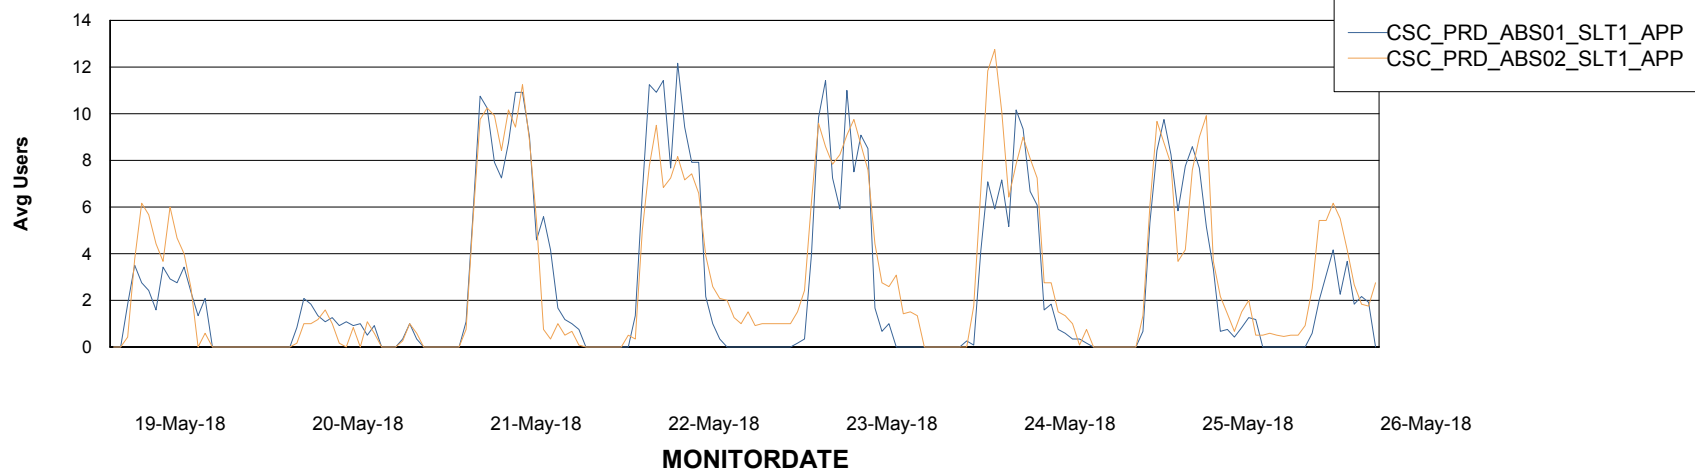

Avg users per day per ABS server