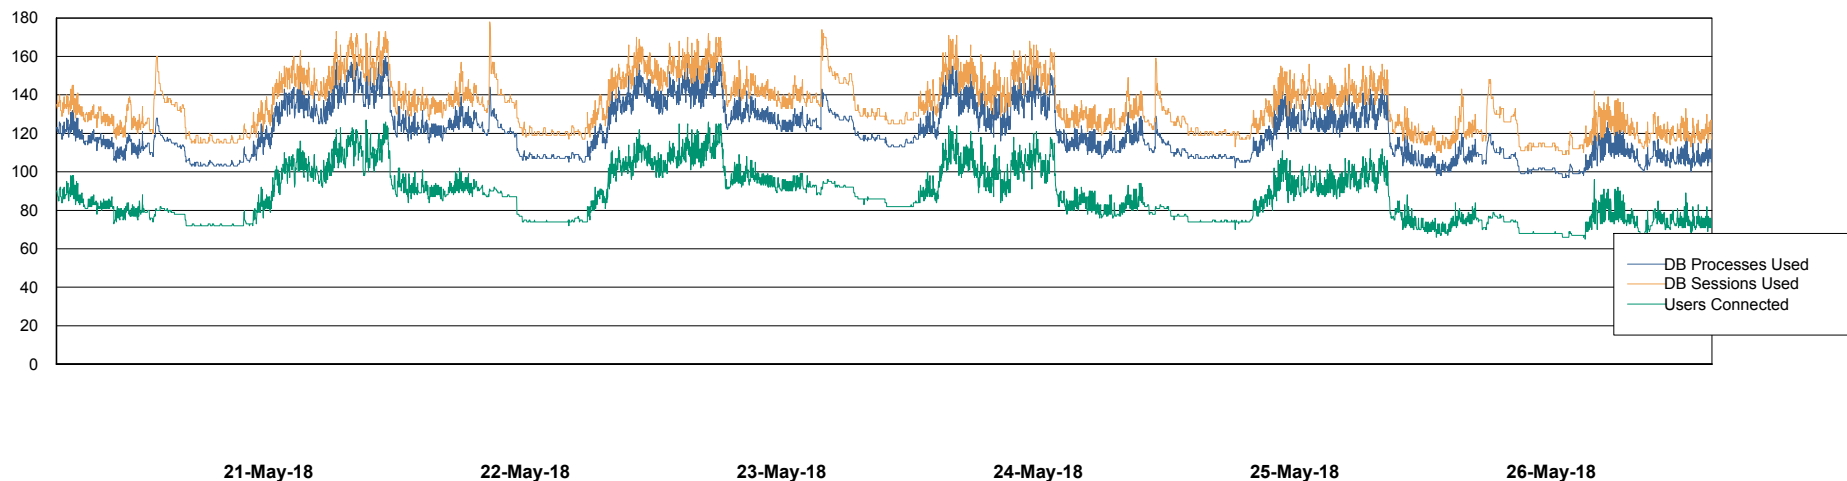

Weekly SLA Customer Report

Customer CSC_Production
Database ID 50

Harddisk Usage CSC_PRD_WEBSRV

		Total disk space on c: (Gb)
26-May-18	45	59
25-May-18	45	59
24-May-18	45	59
23-May-18	45	59
22-May-18	45	59
21-May-18	45	59
20-May-18	45	59

Weekly SLA Customer Report

Customer CSC_Production
Database ID 50

Database Performance CSCDB_Primary

Weekly SLA Customer Report

Customer CSC_Production
Database ID 50

Database Performance CSCDB_Standby

Weekly SLA Customer Report