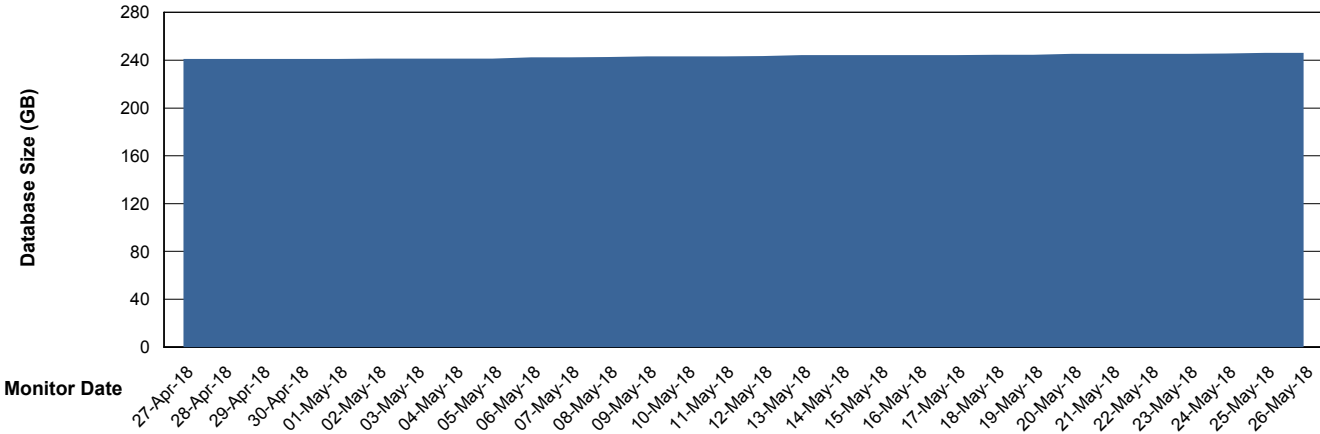

Weekly SLA Customer Report

Customer CSC_Production
Database ID 50

Database Performance CSCDB_Primary

Weekly SLA Customer Report

Customer CSC_Production
Database ID 50

Database Performance CSCDB_Standby

Weekly SLA Customer Report

Customer CSC_Production
 Database ID 50

DATABASE SIZE CSCDB_Primary

Database growth over last month

Database Tablespace CSCDB_Primary

Date	Tablespace Name	Filesize (Gb)	Usedsize (Gb)	Percentage free
26-May-18	ABSDATA	127	90	29
	INDX	176	153	13
25-May-18	ABSDATA	127	90	29
	INDX	176	153	13
24-May-18	ABSDATA	127	90	29
	INDX	176	153	13
23-May-18	ABSDATA	127	90	29
	INDX	176	153	13
22-May-18	ABSDATA	127	90	29
	INDX	176	153	13
21-May-18	ABSDATA	127	90	29
	INDX	176	153	13
20-May-18	ABSDATA	127	90	29
	INDX	176	153	13