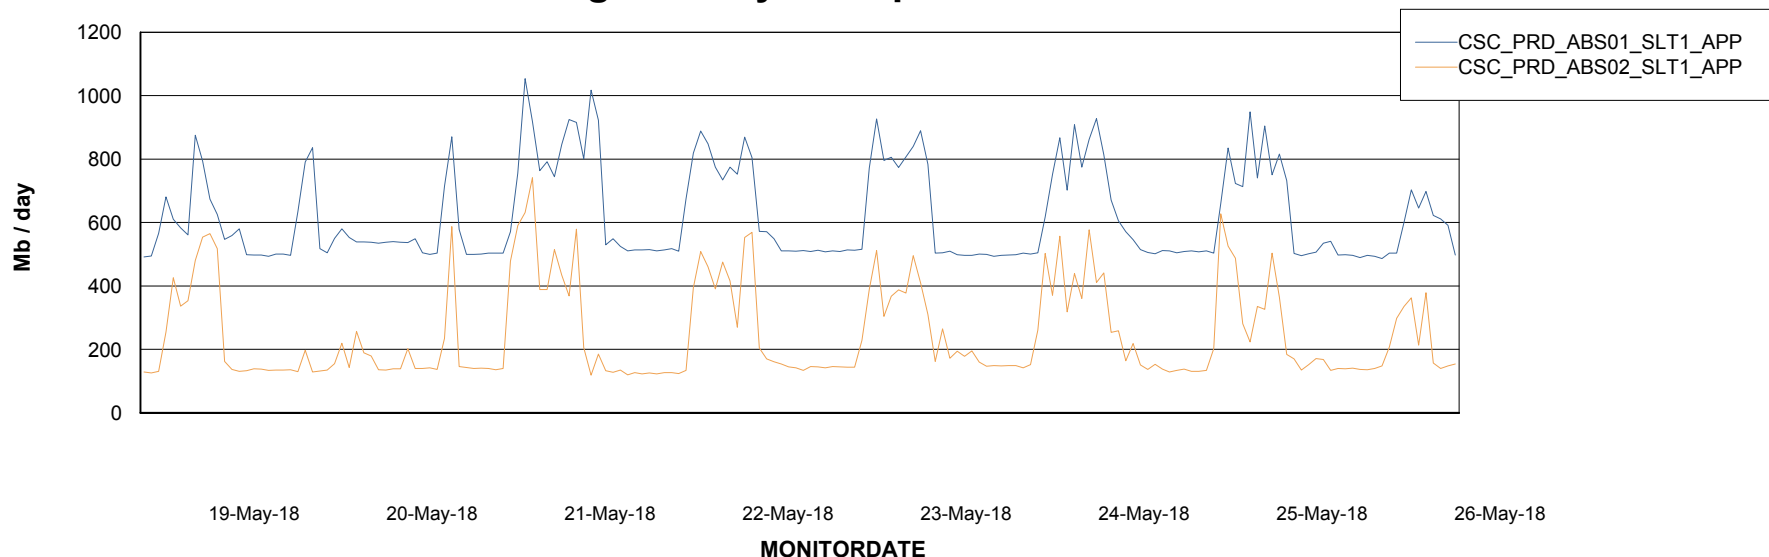

ABSSolute Application Server Services

Avg memory used per ABS Server Service