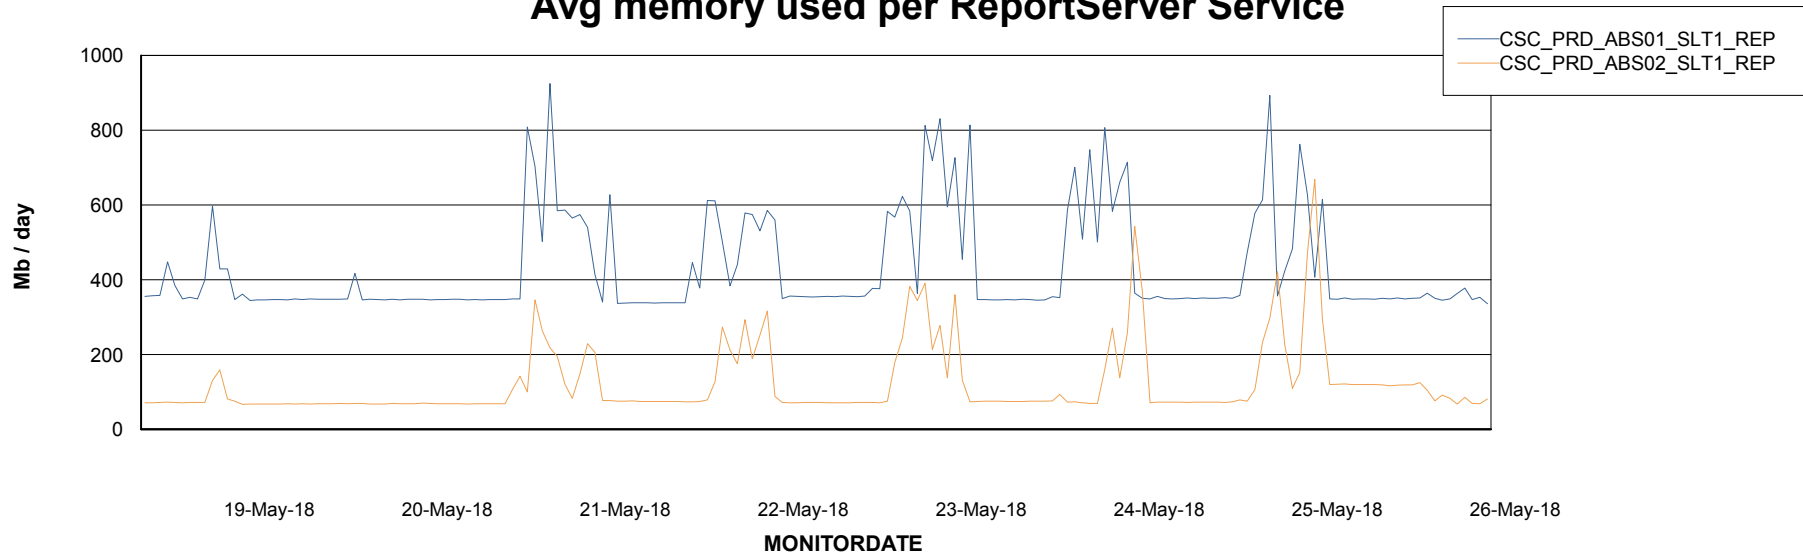

Avg memory used per ABS Server Service

Avg users per day per ABS server

Weekly SLA Customer Report

Customer CSC_Production
 Database ID 50

ABSSolute Application ReportServer Services

Avg memory used per ReportServer Service