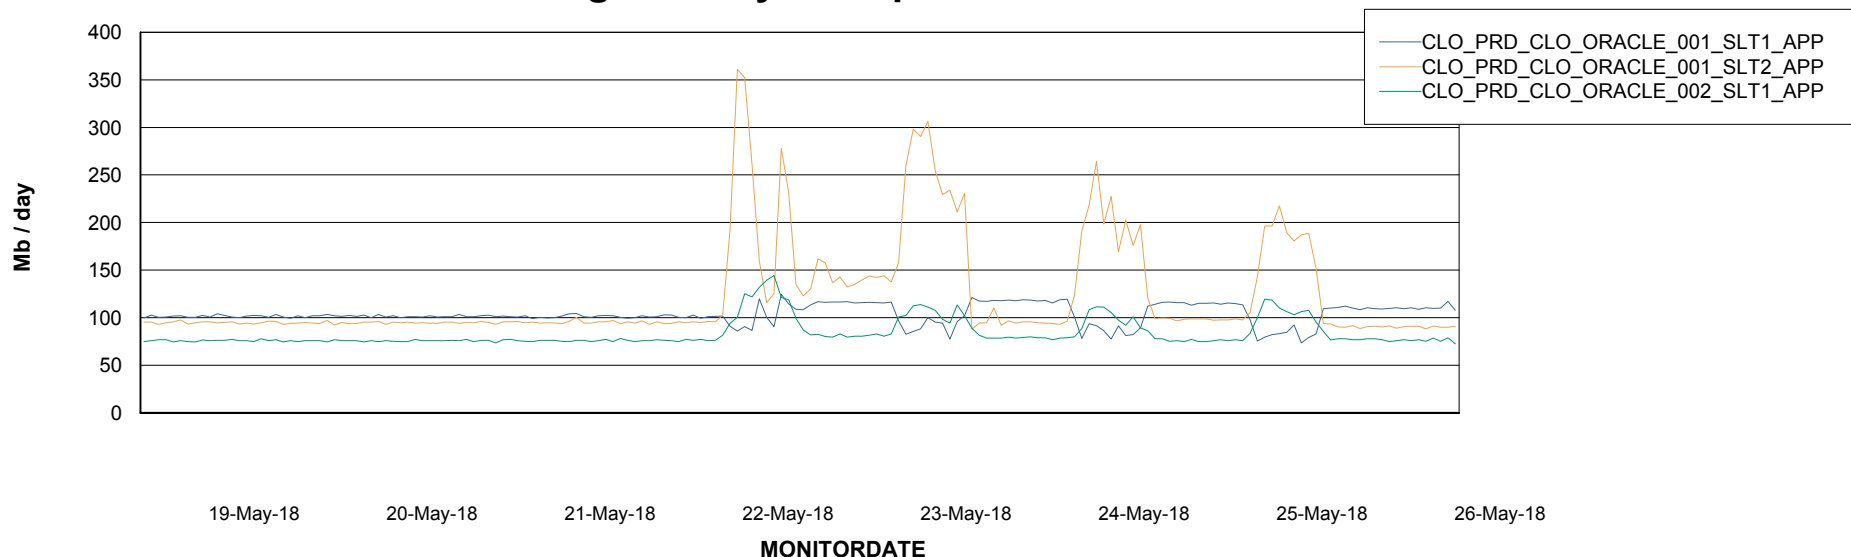

Standby Database Health CLO Production

Recovery lag for last 7 days

Weekly SLA Customer Report

Customer CLO Production
Database ID 38

ABSSolute Application Server Services

Avg memory used per ABS Server Service