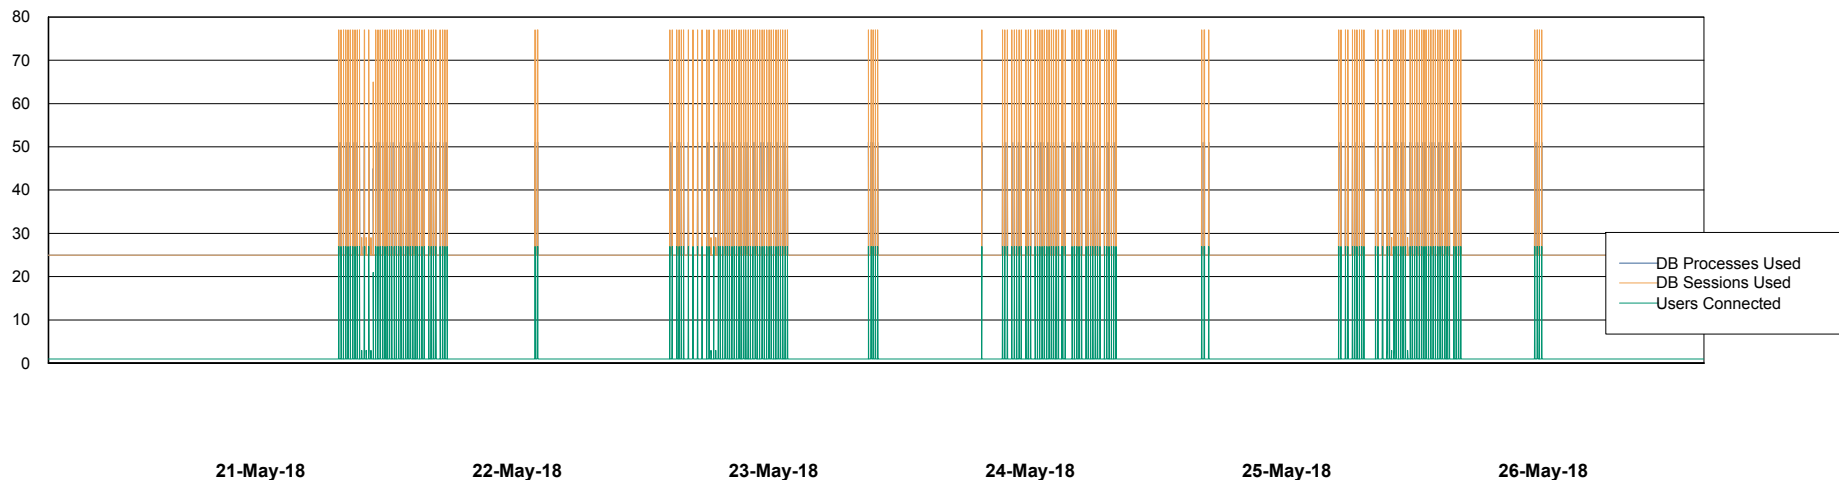

Weekly SLA Customer Report

Customer CLO Production
Database ID 38

Database Performance CLODB_Production

Weekly SLA Customer Report

Customer CLO Production
Database ID 38

Database Performance CLODB_Standby

Weekly SLA Customer Report