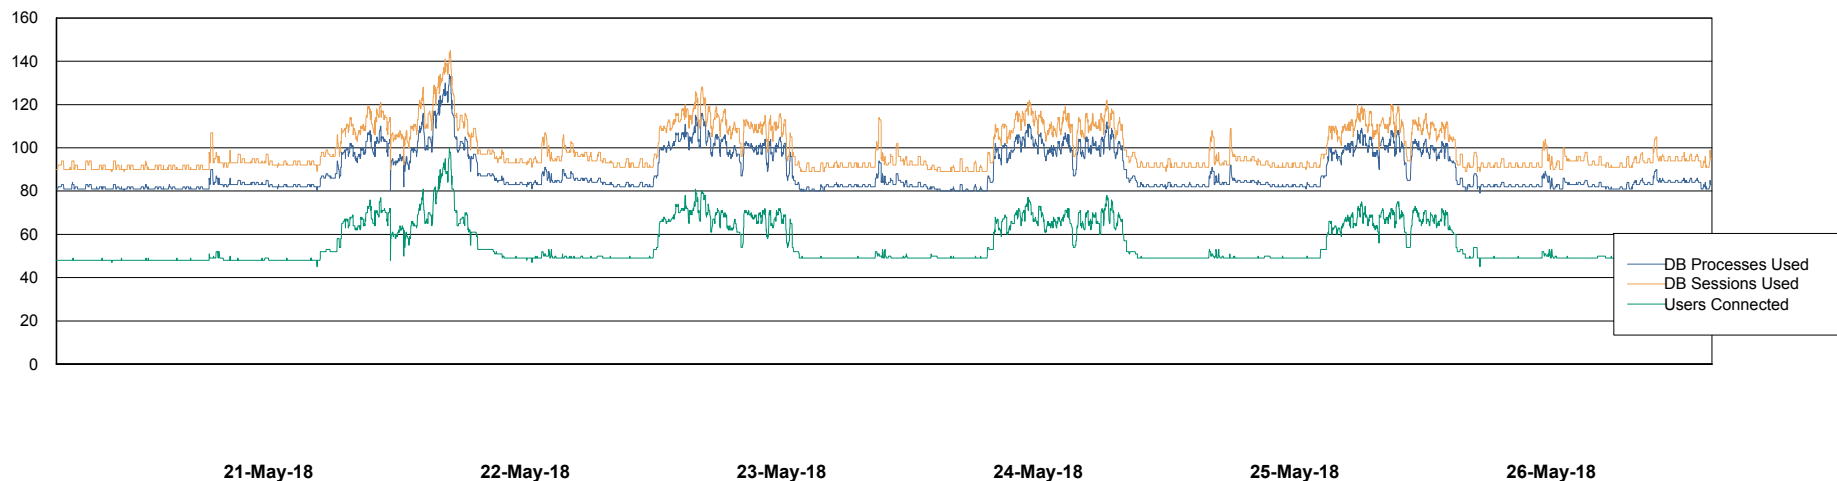

Weekly SLA Customer Report

Customer CLO Production
Database ID 38

Harddisk Usage CLO_PRD_CLO_ORACLE_002

	Free disk space on c: (%)	Total disk space on c: (Gb)	Free disk space on d: (%)	Total disk space on d: (Gb)	Free disk space on e: (%)	Total disk space on e: (Gb)
26-May-18	23	273	7	137	78	107
25-May-18	23	273	7	137	81	107
24-May-18	23	273	7	137	85	107
23-May-18	23	273	7	137	89	107
22-May-18	21	273	7	137	89	107
21-May-18	20	273	7	137	86	107
20-May-18	20	273	7	137	81	107

Weekly SLA Customer Report

Customer CLO Production
Database ID 38

Database Performance CLODB_Production

Weekly SLA Customer Report

Customer CLO Production
Database ID 38

Database Performance CLODB_Standby

Weekly SLA Customer Report