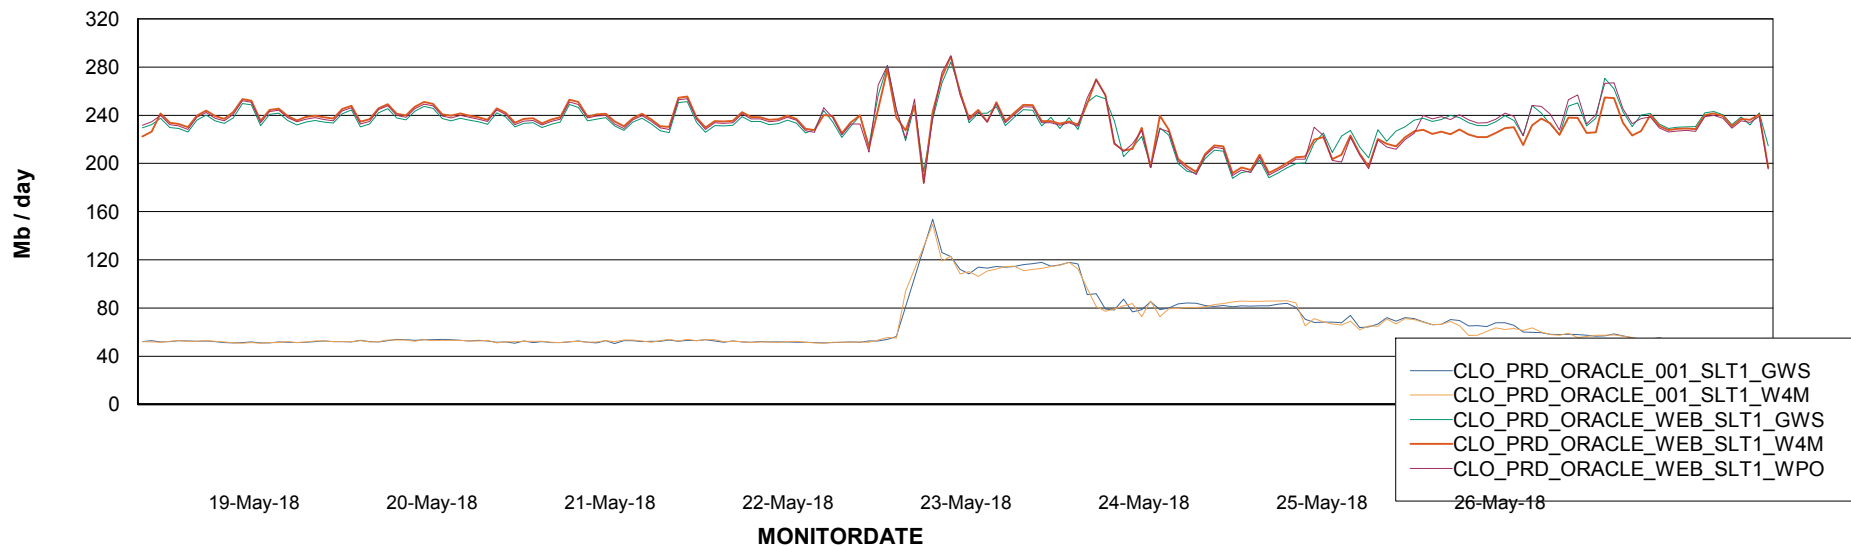

ABSolute Web Component Services

Avg memory used per ABS Web component