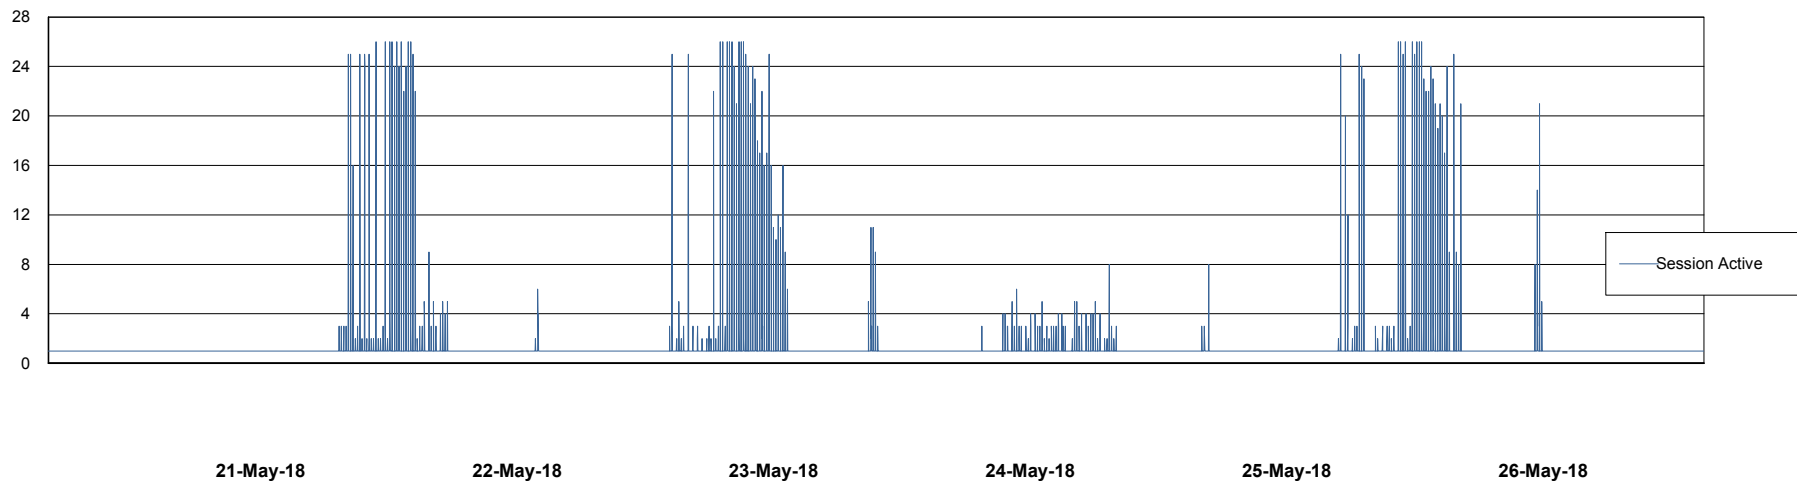

Weekly SLA Customer Report

Customer CLO Production
Database ID 38

Database Performance CLODB_Production

Weekly SLA Customer Report

Customer CLO Production
Database ID 38

Database Performance CLODB_Standby

Weekly SLA Customer Report