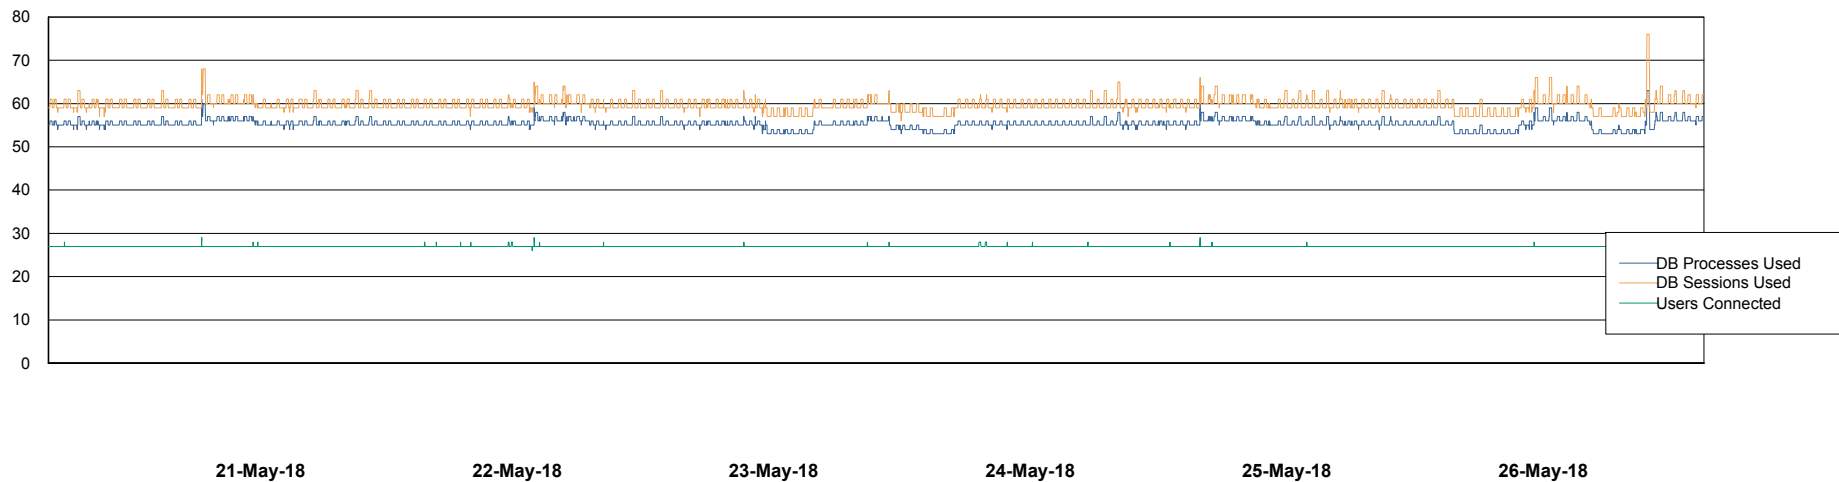

Database Performance CLODB_Test