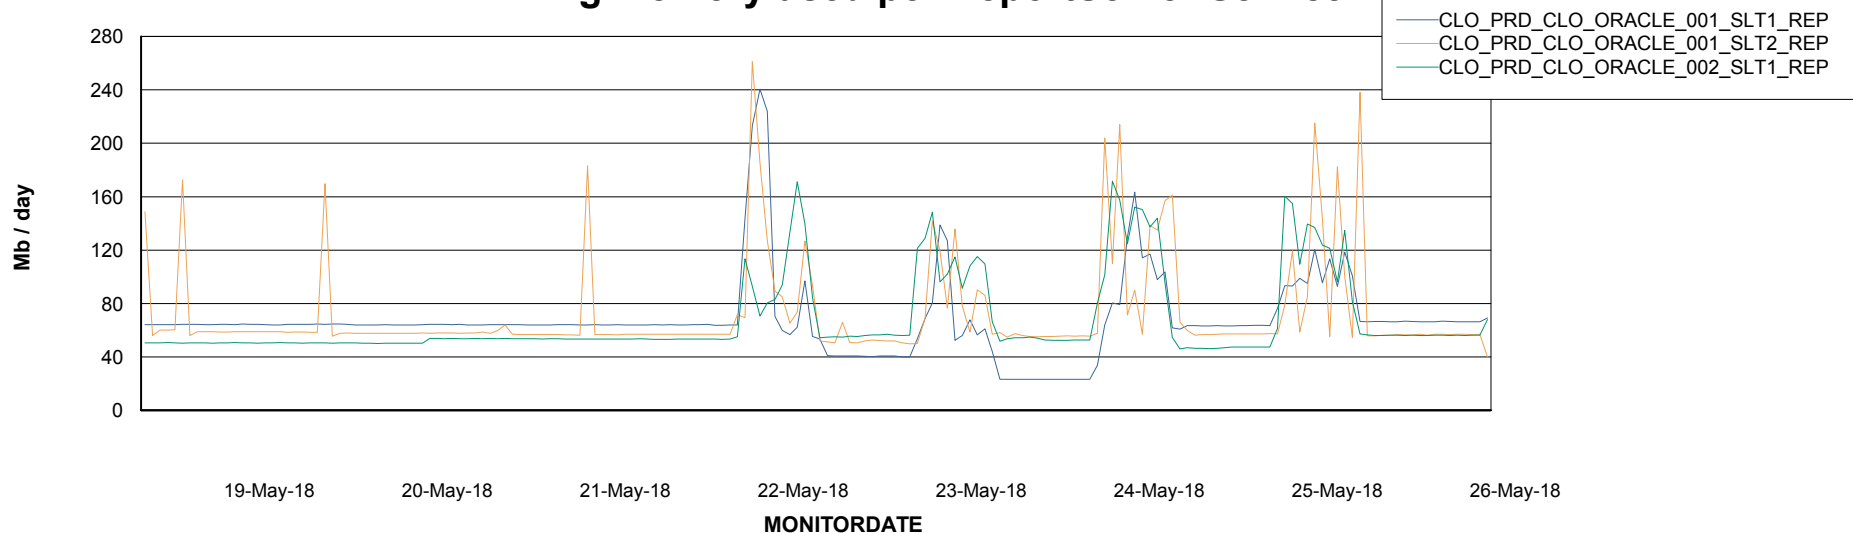

Avg users per day per ABS server

Weekly SLA Customer Report

Customer CLO Production
Database ID 38

ABSSolute Application ReportServer Services

Avg memory used per ReportServer Service

Weekly SLA Customer Report