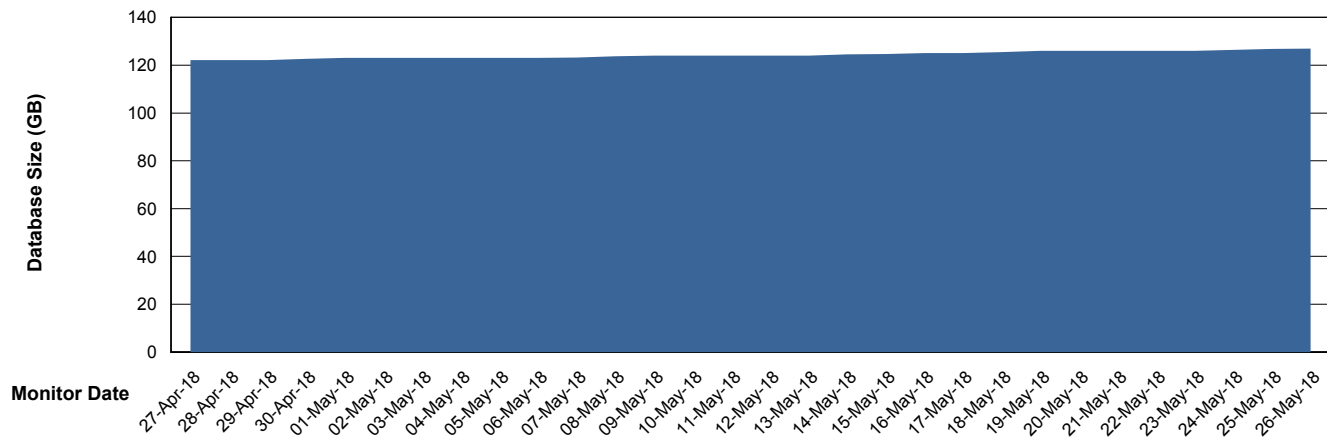

Customer CLO Production
Database ID 38

Database Performance CLODB_Test

Weekly SLA Customer Report

Customer CLO Production
 Database ID 38

DATABASE SIZE CLODB_Production

Database growth over last month

DATABASE SIZE CLODB_Test