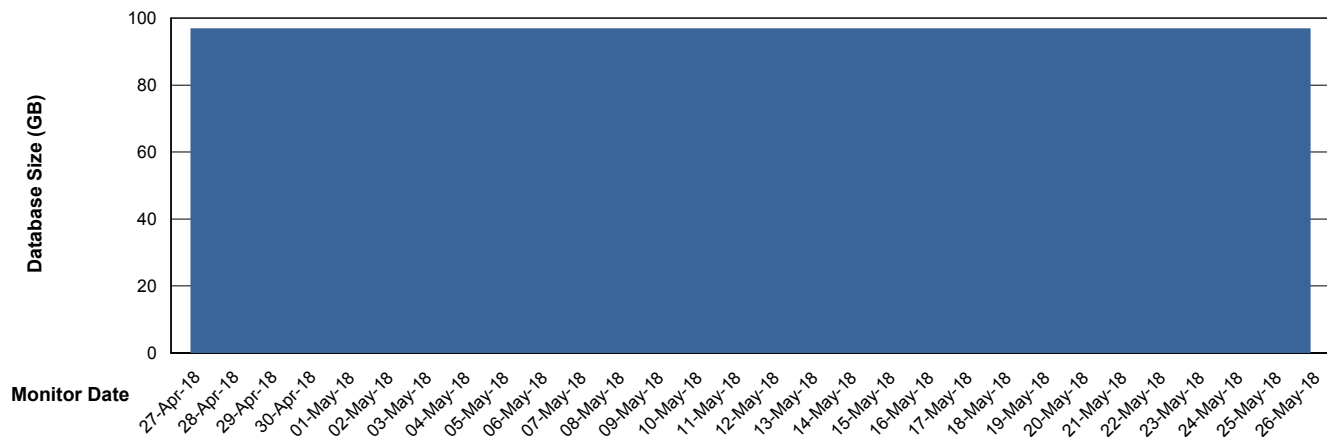

DATABASE SIZE CLODB_Test

Database growth over last month