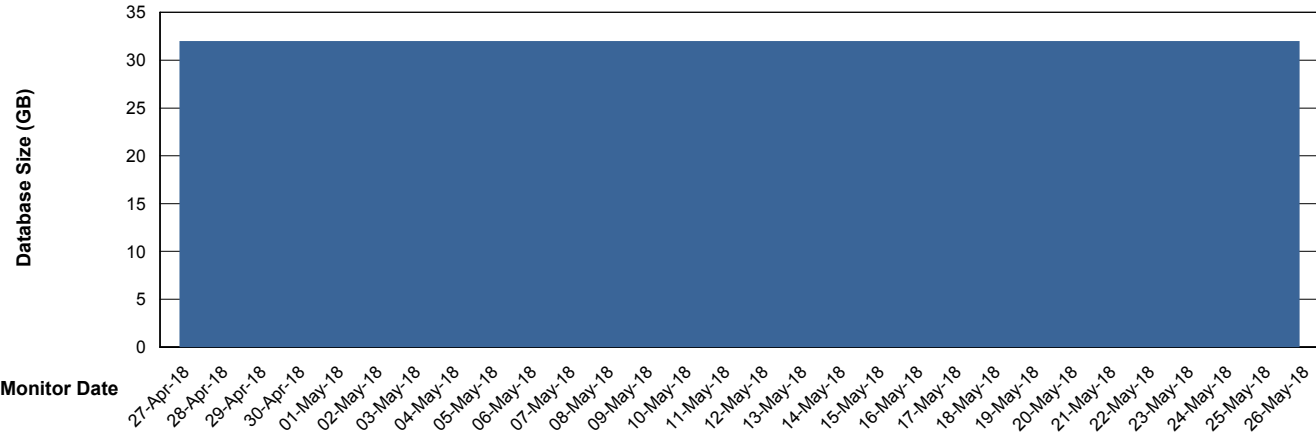

Weekly SLA Customer Report

Customer CIW Production
Database ID 45

Database Performance CIWDB_Production

Weekly SLA Customer Report

Customer CIW Production
Database ID 45

Database Performance CIWDB_Standby

Weekly SLA Customer Report

Customer CIW Production
 Database ID 45

DATABASE SIZE CIWDB_Production

Database growth over last month

Database Tablespace CIWDB_Production

Date	Tablespace Name	Filesize (Gb)	Usedsize (Gb)	Percentage free
26-May-18	ABSDATA	32	28	13
	INDX	5	3	40
25-May-18	ABSDATA	32	28	13
	INDX	5	3	40
24-May-18	ABSDATA	32	28	13
	INDX	5	3	40
23-May-18	ABSDATA	32	28	13
	INDX	5	3	40
22-May-18	ABSDATA	32	28	13
	INDX	5	3	40
21-May-18	ABSDATA	32	28	13
	INDX	5	3	40
20-May-18	ABSDATA	32	27	16
	INDX	5	3	40