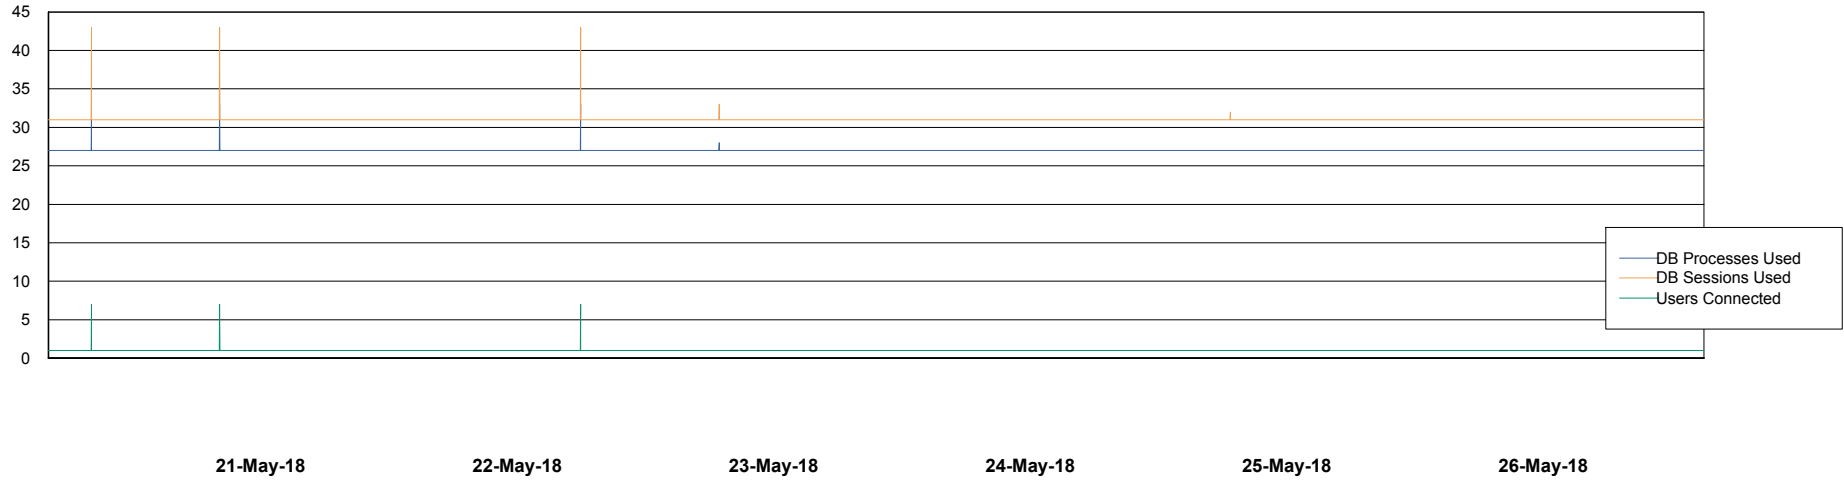

Weekly SLA Customer Report

Customer CIW Production
Database ID 45

Database Performance CIWDB_Production

Weekly SLA Customer Report

Customer CIW Production
Database ID 45

Database Performance CIWDB_Standby

Weekly SLA Customer Report

Customer CIW Production
 Database ID 45

DATABASE SIZE CIWDB_Production

Database growth over last month

Database Tablespace CIWDB_Production

Date	Tablespace Name	Filesize (Gb)	Usedsize (Gb)	Percentage free
26-May-18	ABSDATA	32	28	13
	INDX	5	3	40
25-May-18	ABSDATA	32	28	13
	INDX	5	3	40
24-May-18	ABSDATA	32	28	13
	INDX	5	3	40
23-May-18	ABSDATA	32	28	13
	INDX	5	3	40
22-May-18	ABSDATA	32	28	13
	INDX	5	3	40
21-May-18	ABSDATA	32	28	13
	INDX	5	3	40
20-May-18	ABSDATA	32	27	16
	INDX	5	3	40