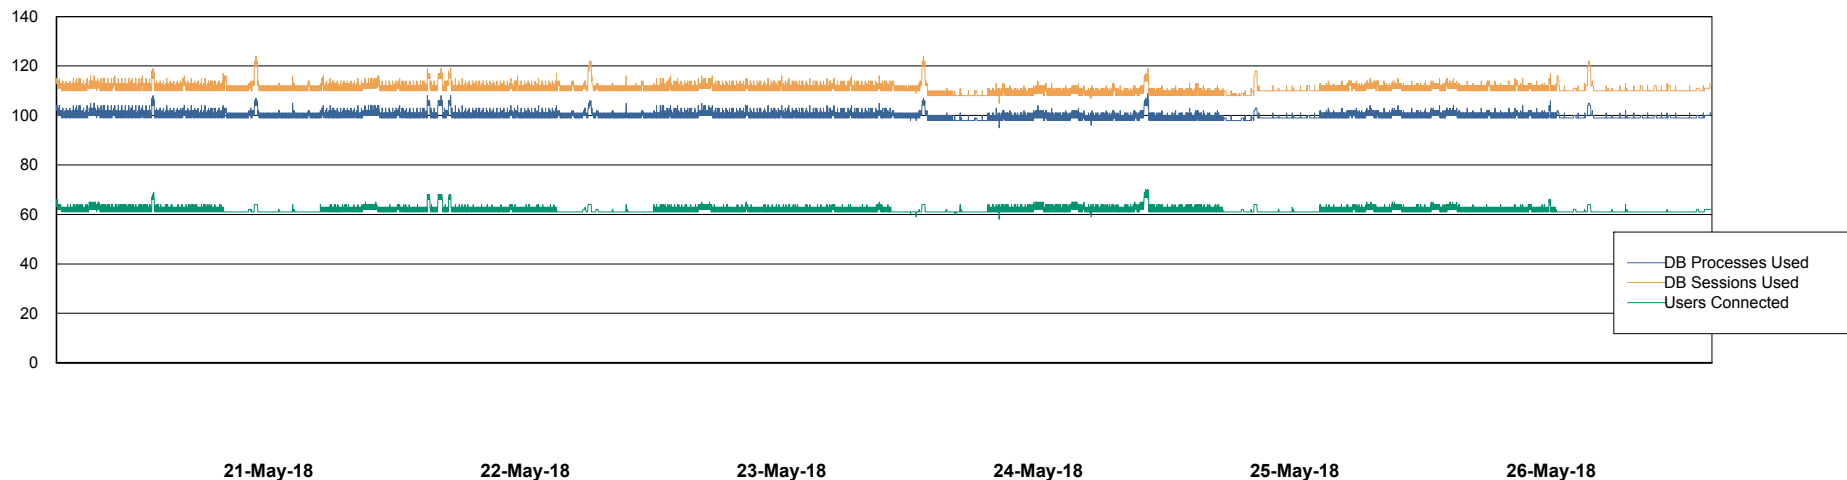

Harddisk Usage CIW_PRD_ORACLE2

	Free disk space on c: (%)	Total disk space on c: (Gb)	Free disk space on d: (%)	Total disk space on d: (Gb)	Free disk space on e: (%)	Total disk space on e: (Gb)
26-May-18	96	701	54	700	100	830
25-May-18	96	701	54	700	100	830
24-May-18	96	701	54	700	100	830
23-May-18	96	701	54	700	100	830
22-May-18	96	701	54	700	100	830
21-May-18	96	701	54	700	100	830
20-May-18	96	701	54	700	100	830

Weekly SLA Customer Report

Customer CIW Production
Database ID 45

Database Performance CIWDB_Production

Weekly SLA Customer Report

Customer CIW Production
Database ID 45

Database Performance CIWDB_Standby

Weekly SLA Customer Report