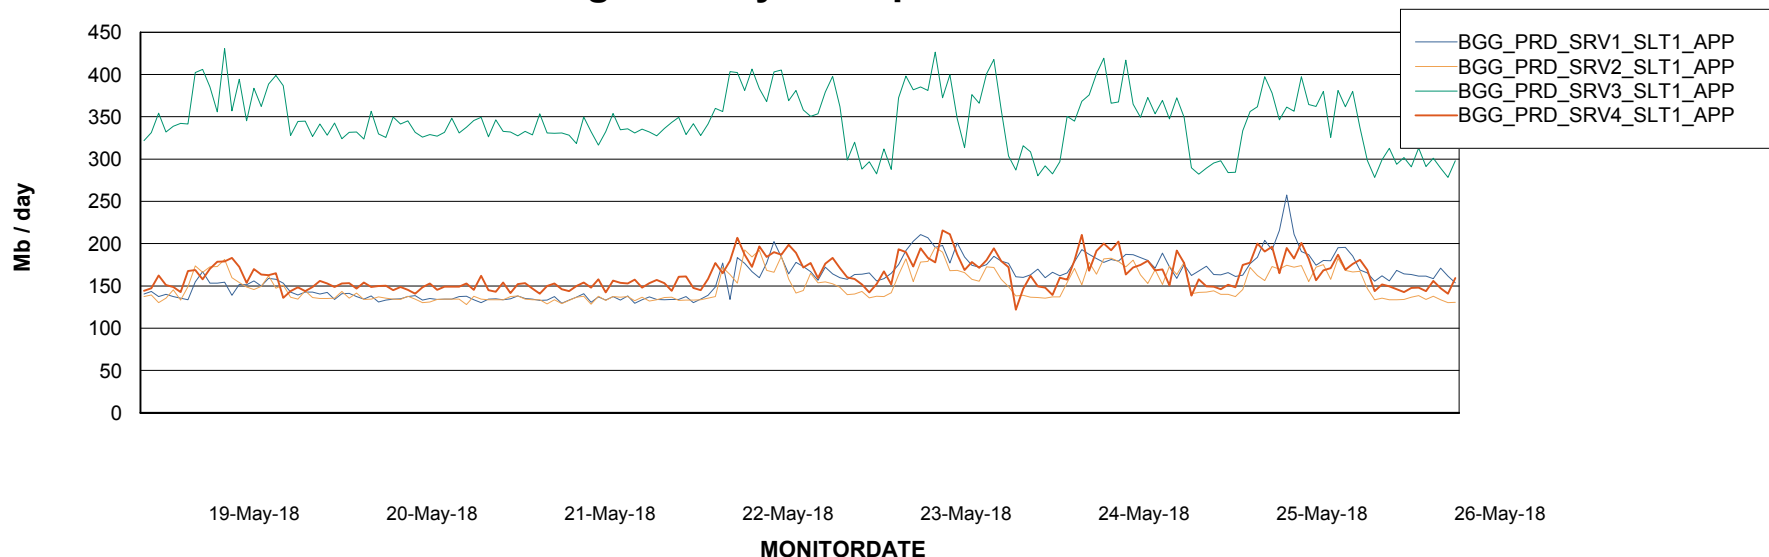

ABSSolute Application Server Services

Avg memory used per ABS Server Service