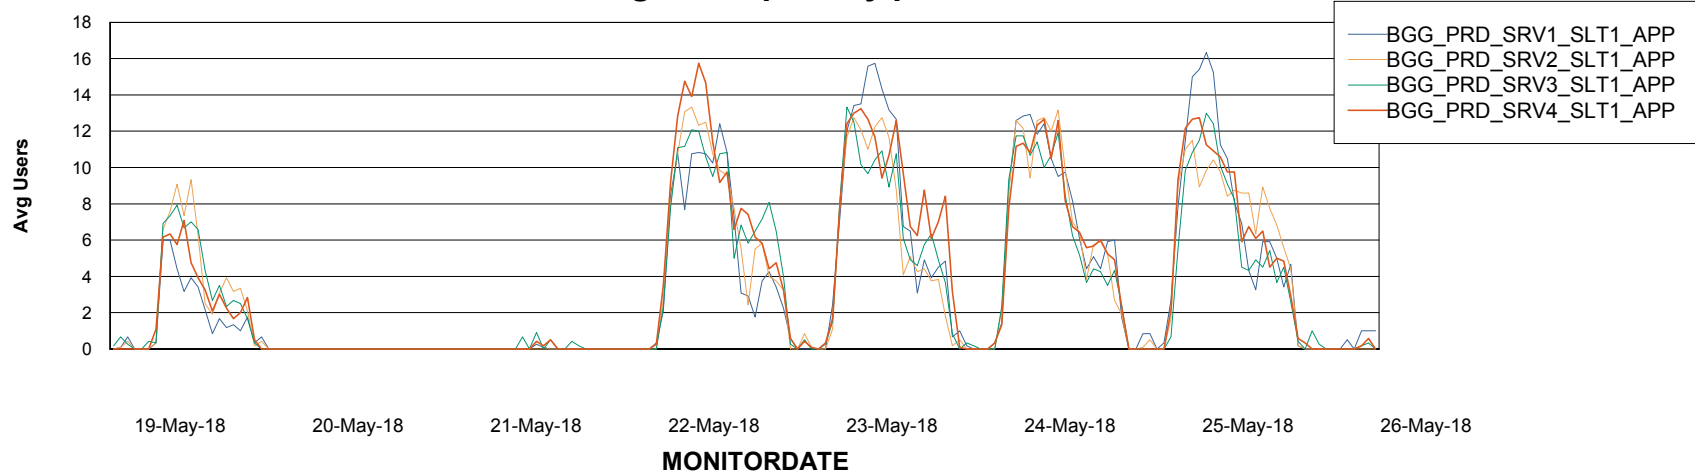

Avg users per day per ABS server