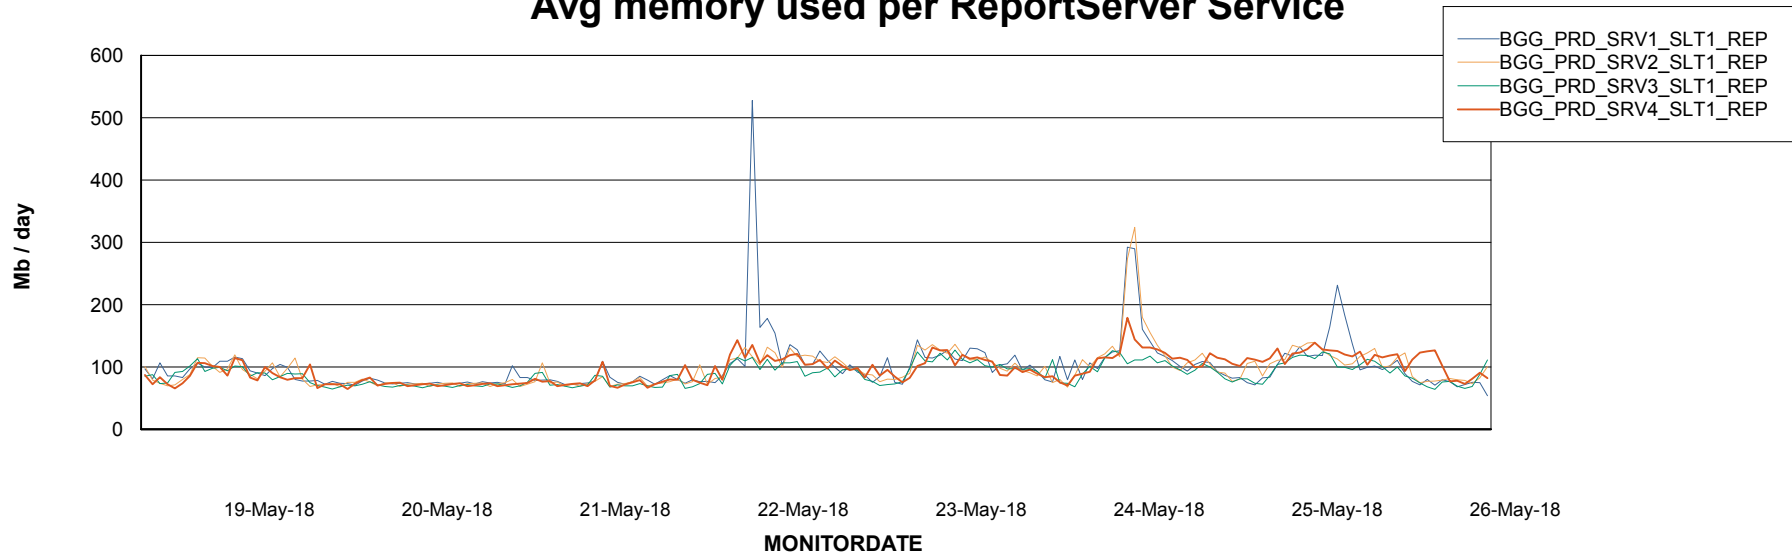

Avg memory used per ABS Server Service

Avg users per day per ABS server

Weekly SLA Customer Report

Customer BGG_Production
Database ID 58

ABSSolute Application ReportServer Services

Avg memory used per ReportServer Service