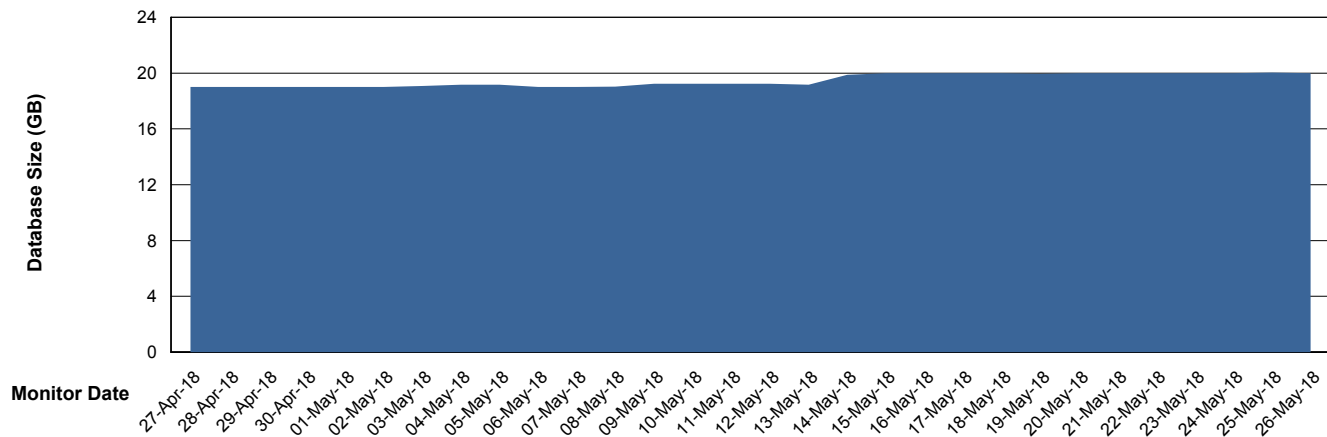

Weekly SLA Customer Report

Customer BGG_Production
Database ID 58

Database Performance BGGDB_BI

Weekly SLA Customer Report

Customer BGG_Production
Database ID 58

Database Performance BGGDB_Production

Weekly SLA Customer Report

Customer BGG_Production
Database ID 58

Database Performance BGGDB_Standby

Weekly SLA Customer Report

Customer BGG_Production
 Database ID 58

DATABASE SIZE BGGDB_BI

Database growth over last month

DATABASE SIZE BGGDB_Production

Database growth over last month

Weekly SLA Customer Report

Customer BGG_Production
 Database ID 58

Database Tablespace BGGDB_BI

Date	Tablespace Name	Filesize (Gb)	Usedsize (Gb)	Percentage free
26-May-18	ABSDATA	12	9	25
	INDX	11	9	18
25-May-18	ABSDATA	12	9	25
	INDX	11	9	18
24-May-18	ABSDATA	12	9	25
	INDX	11	9	18
23-May-18	ABSDATA	12	9	25
	INDX	11	9	18
22-May-18	ABSDATA	12	9	25
	INDX	11	9	18
21-May-18	ABSDATA	12	9	25
	INDX	11	9	18
20-May-18	ABSDATA	12	9	25
	INDX	11	9	18