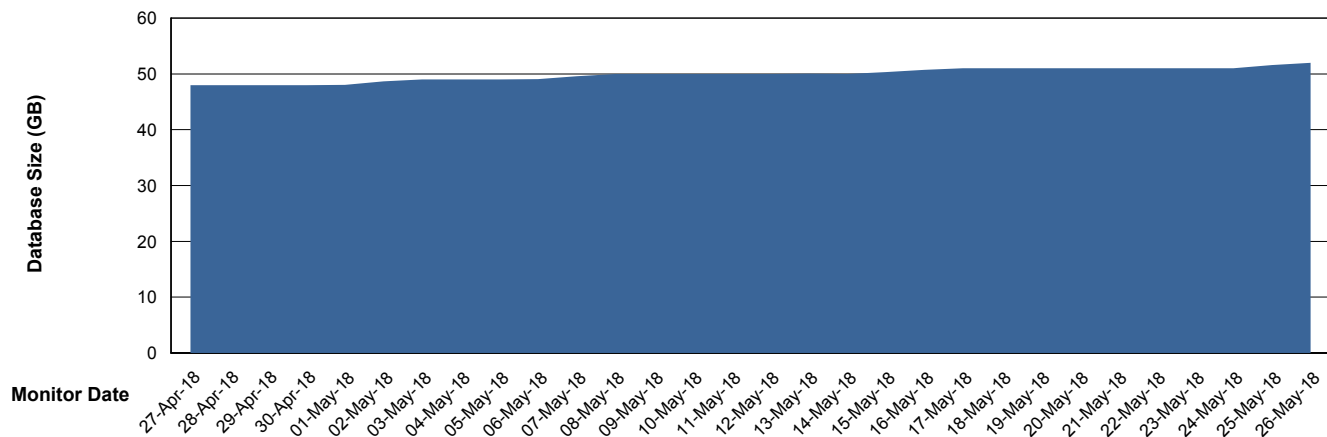

DATABASE SIZE BGGDB_Production

Database growth over last month