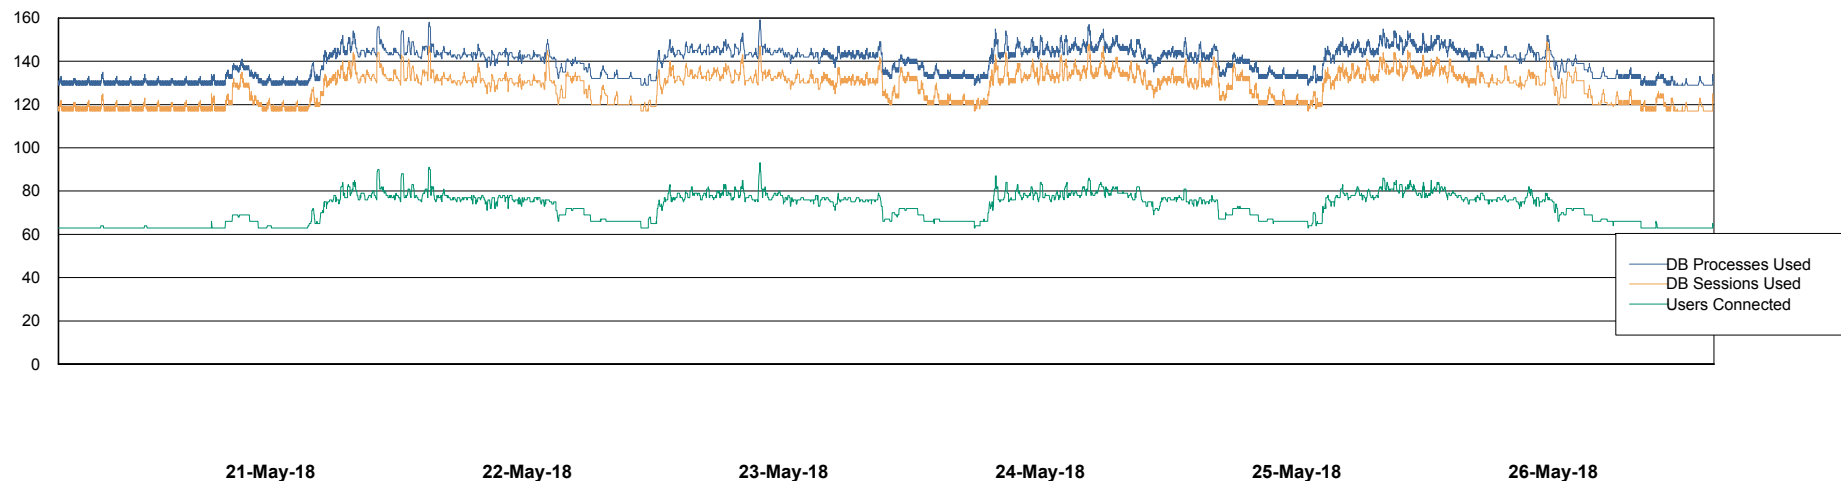

Weekly SLA Customer Report

Customer BGG_Production
Database ID 58

Database Performance BGGDB_BI

Weekly SLA Customer Report

Customer BGG_Production
Database ID 58

Database Performance BGGDB_Production

Weekly SLA Customer Report

Customer BGG_Production
Database ID 58

Database Performance BGGDB_Standby

Weekly SLA Customer Report

Customer BGG_Production
 Database ID 58

DATABASE SIZE BGGDB_BI

Database growth over last month

DATABASE SIZE BGGDB_Production