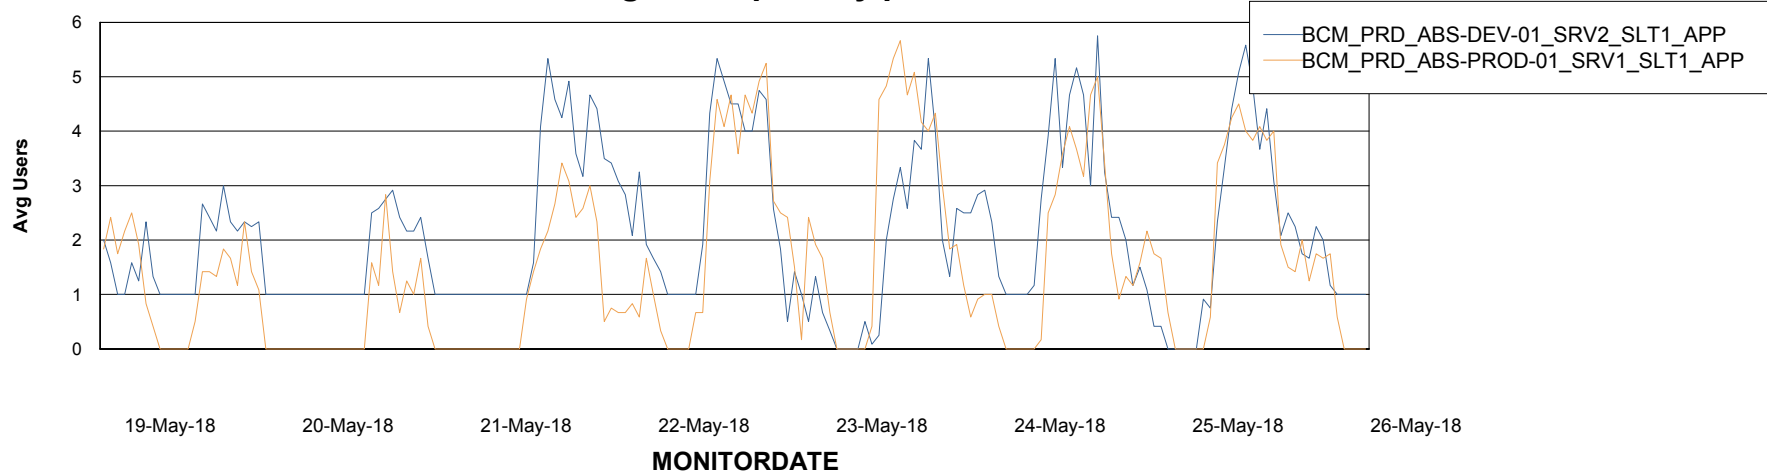

Avg users per day per ABS server