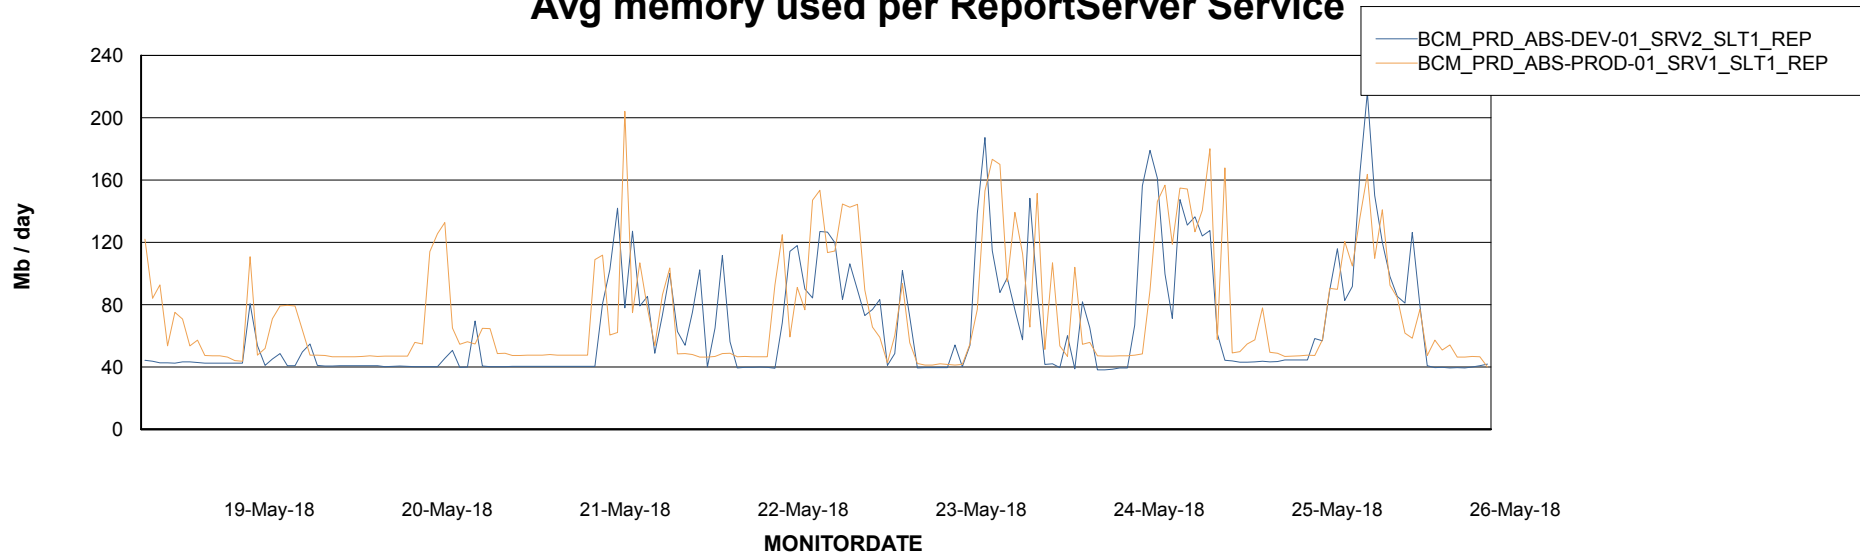

Avg memory used per ABS Server Service

Avg users per day per ABS server

Weekly SLA Customer Report

Customer BCM_Production
Database ID 81

ABSSolute Application ReportServer Services

Avg memory used per ReportServer Service