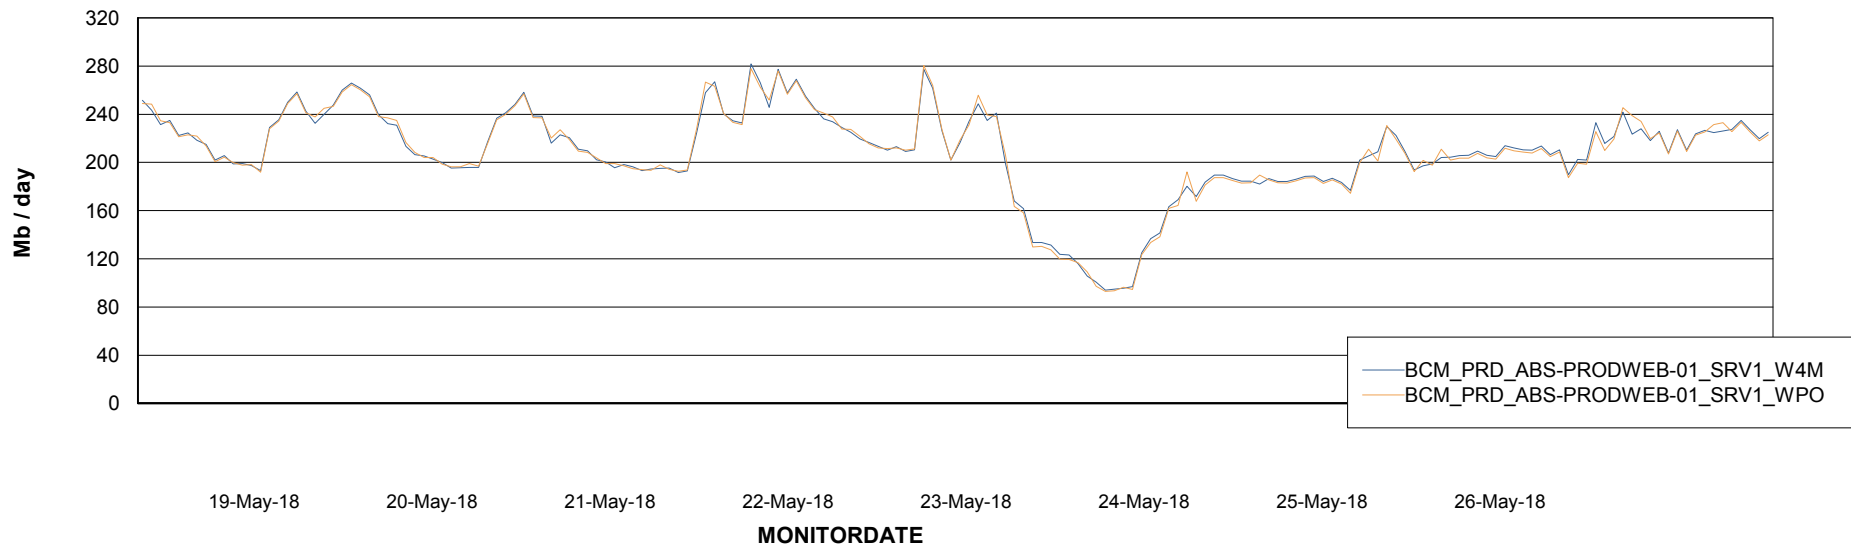

ABSSolute Web Component Services

Avg memory used per ABS Web component