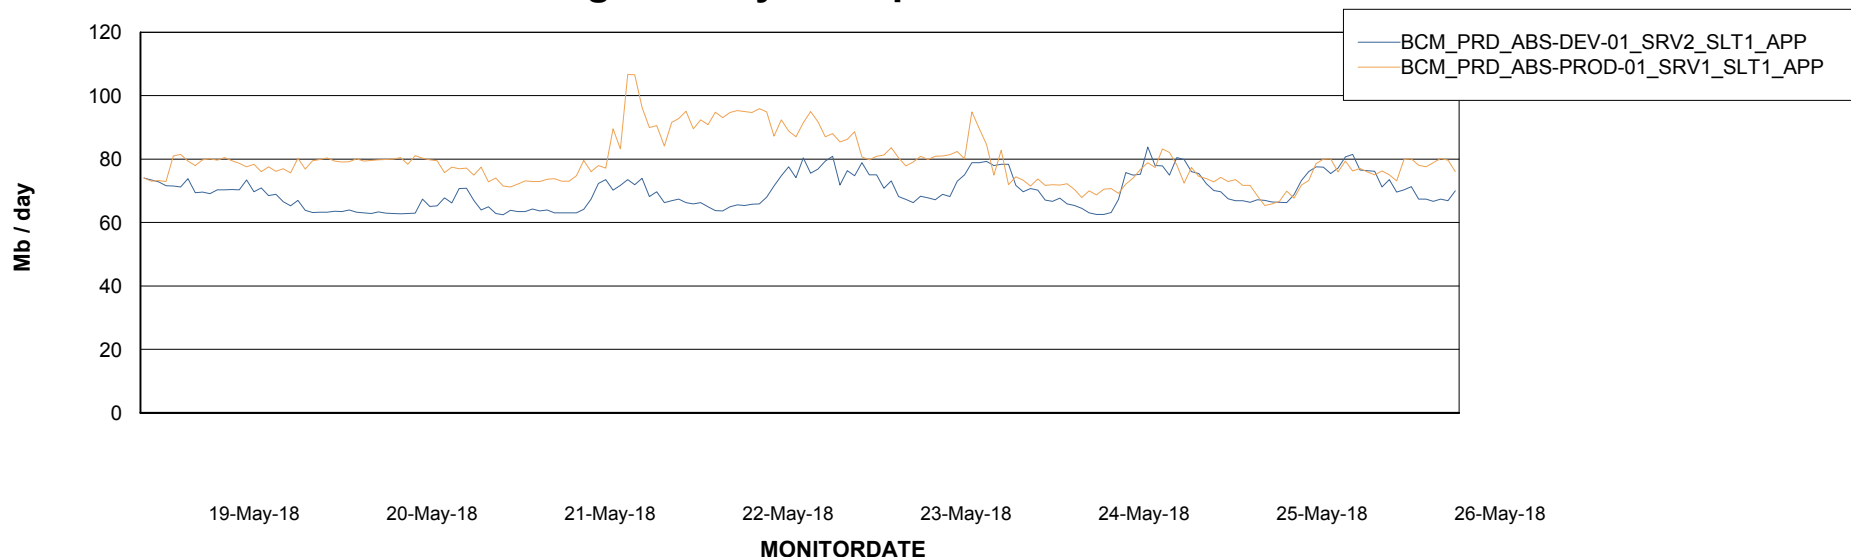

ABSSolute Application Server Services

Avg memory used per ABS Server Service