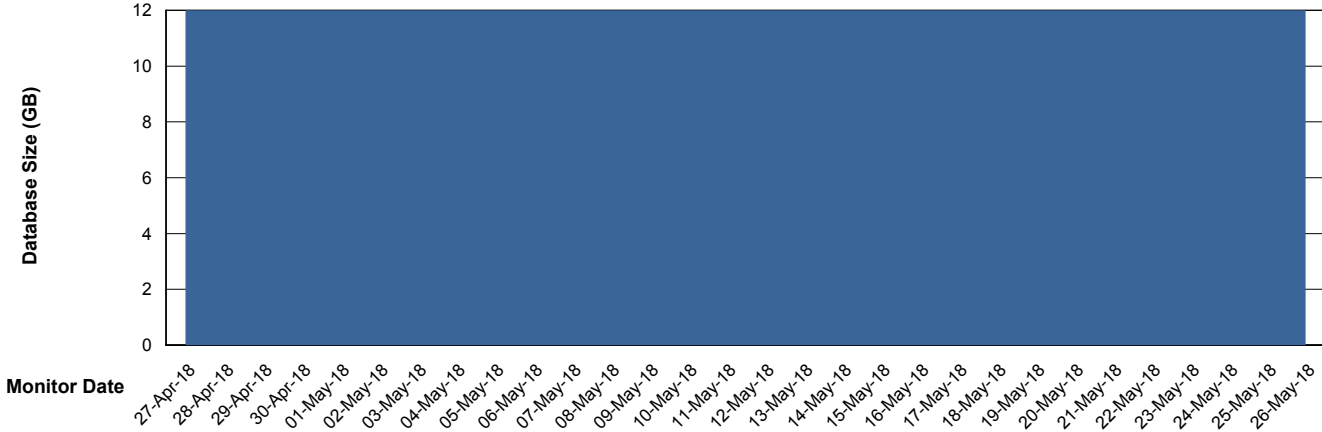

Weekly SLA Customer Report

Customer BCM_Production
Database ID 81

Database Performance BCMDB_ABS1SB Standby Database

Weekly SLA Customer Report

Customer BCM_Production
 Database ID 81

DATABASE SIZE BCMDB_ABS1 Production Database

Database growth over last month

Database Tablespace BCMDB_ABS1 Production Database

Date	Tablespace Name	Filesize (Gb)	Usedsize (Gb)	Percentage free
26-May-18	ABSDATA	5	3	40
	INDX	10	8	20
25-May-18	ABSDATA	5	3	40
	INDX	10	8	20
24-May-18	ABSDATA	5	3	40
	INDX	10	8	20
23-May-18	ABSDATA	5	3	40
	INDX	10	8	20
22-May-18	ABSDATA	5	3	40
	INDX	10	8	20
21-May-18	ABSDATA	5	3	40
	INDX	10	8	20
20-May-18	ABSDATA	5	3	40
	INDX	10	8	20