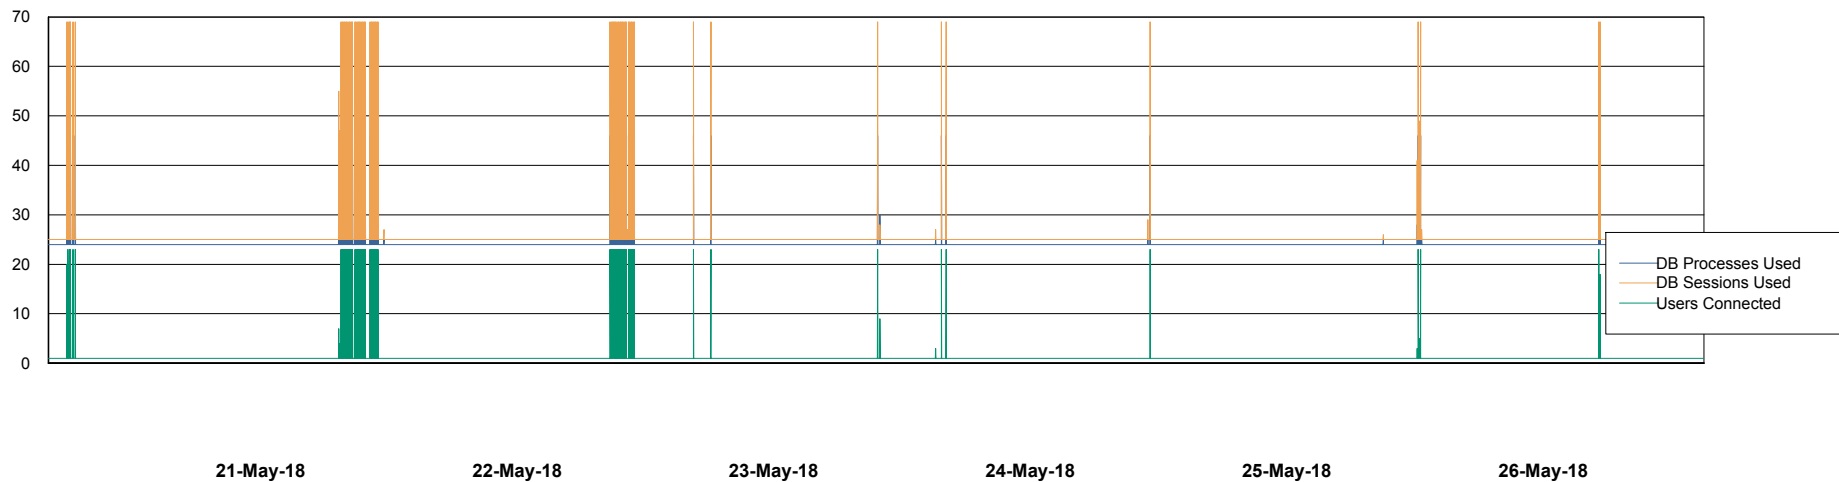

Weekly SLA Customer Report

Customer AUJ_Production
Database ID 41

Database Performance AUJ_DB5_Standby

Weekly SLA Customer Report

Customer AUJ_Production
Database ID 41

Database Performance AUJ_DB6_Standby2