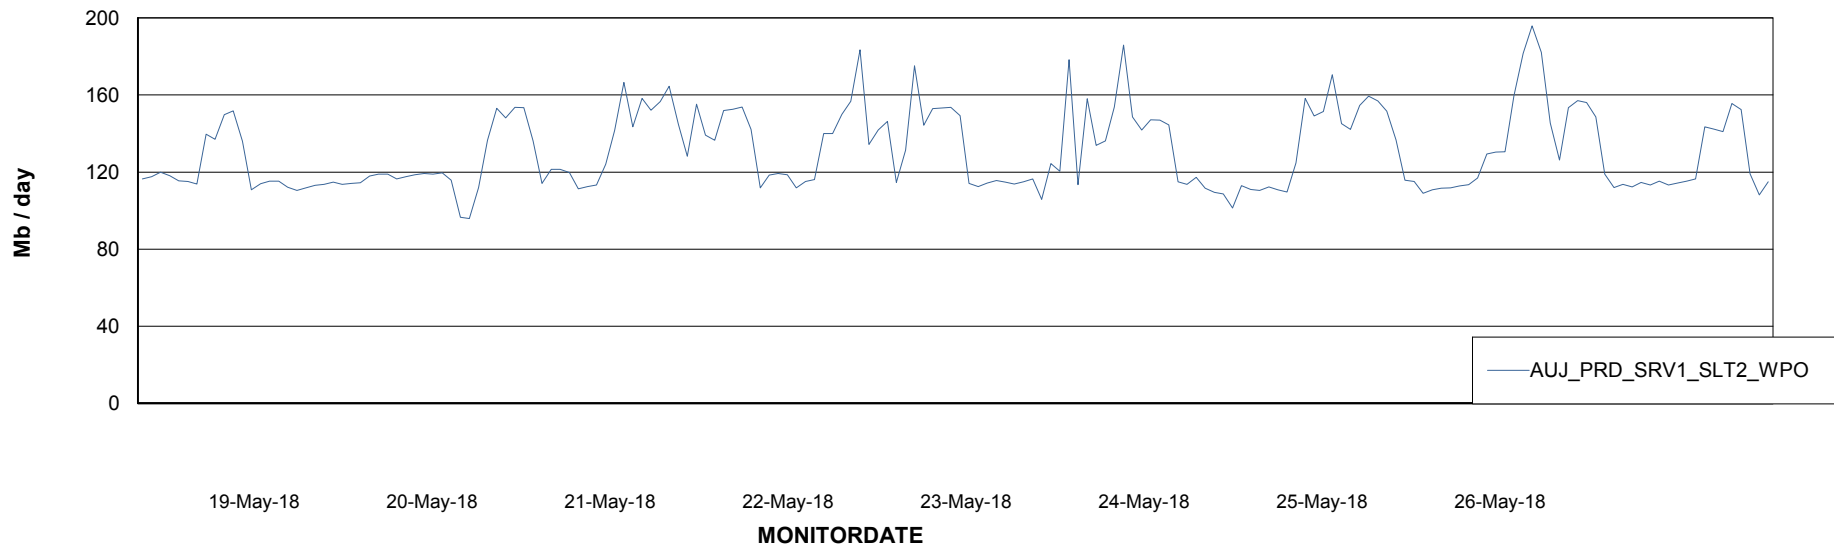

ABSSolute Web Component Services

Avg memory used per ABS Web component