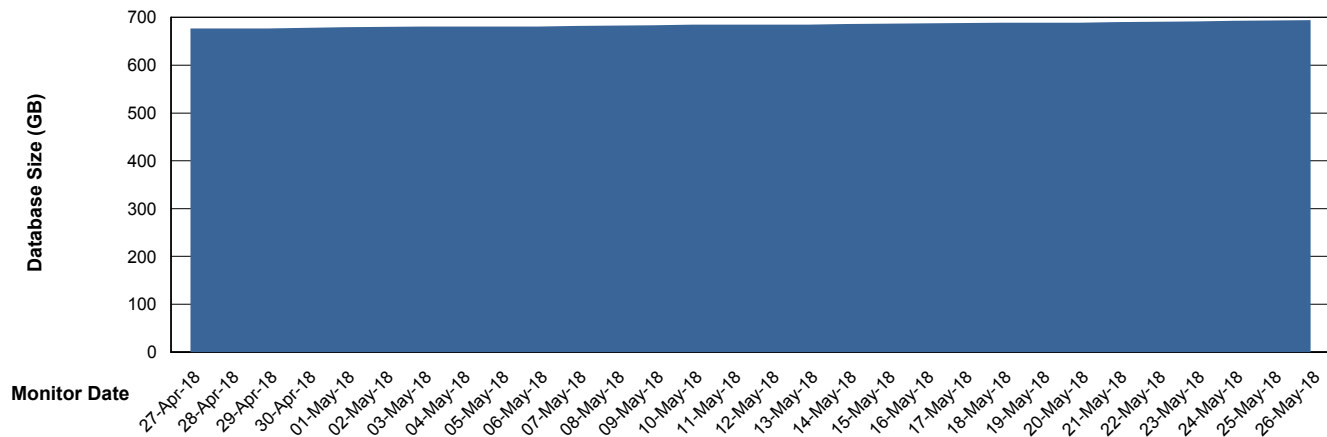

21-May-18 22-May-18 23-May-18 24-May-18 25-May-18 26-May-18

Weekly SLA Customer Report

Customer AUJ_Production
 Database ID 41

DATABASE SIZE AUJ_DB4_Primary

Database growth over last month

DATABASE SIZE AUJDB_BI

Database growth over last month

Weekly SLA Customer Report

Customer AUJ_Production
Database ID 41

DATABASE SIZE AUJDB_BI_TS1

Database growth over last month

Weekly SLA Customer Report

Customer AUJ_Production
 Database ID 41