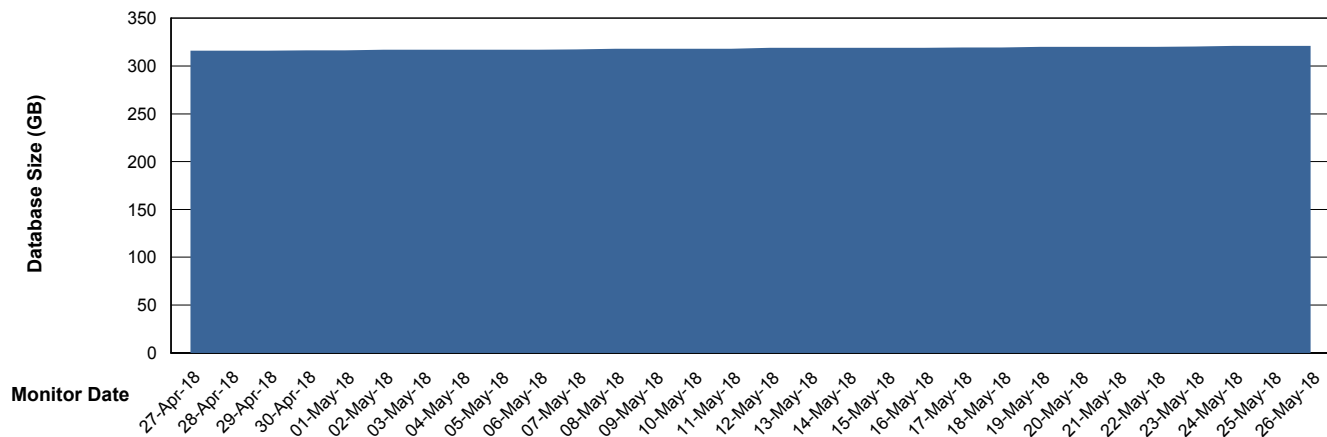

21-May-18 22-May-18 23-May-18 24-May-18 25-May-18 26-May-18

Weekly SLA Customer Report

Customer AUJ_Production
 Database ID 41

DATABASE SIZE AUJ_DB4_Primary

Database growth over last month

DATABASE SIZE AUJDB_BI

Database growth over last month

Weekly SLA Customer Report

Customer AUJ_Production
Database ID 41

DATABASE SIZE AUJDB_BI_TS1

Database growth over last month

Weekly SLA Customer Report

Customer AUJ_Production
 Database ID 41