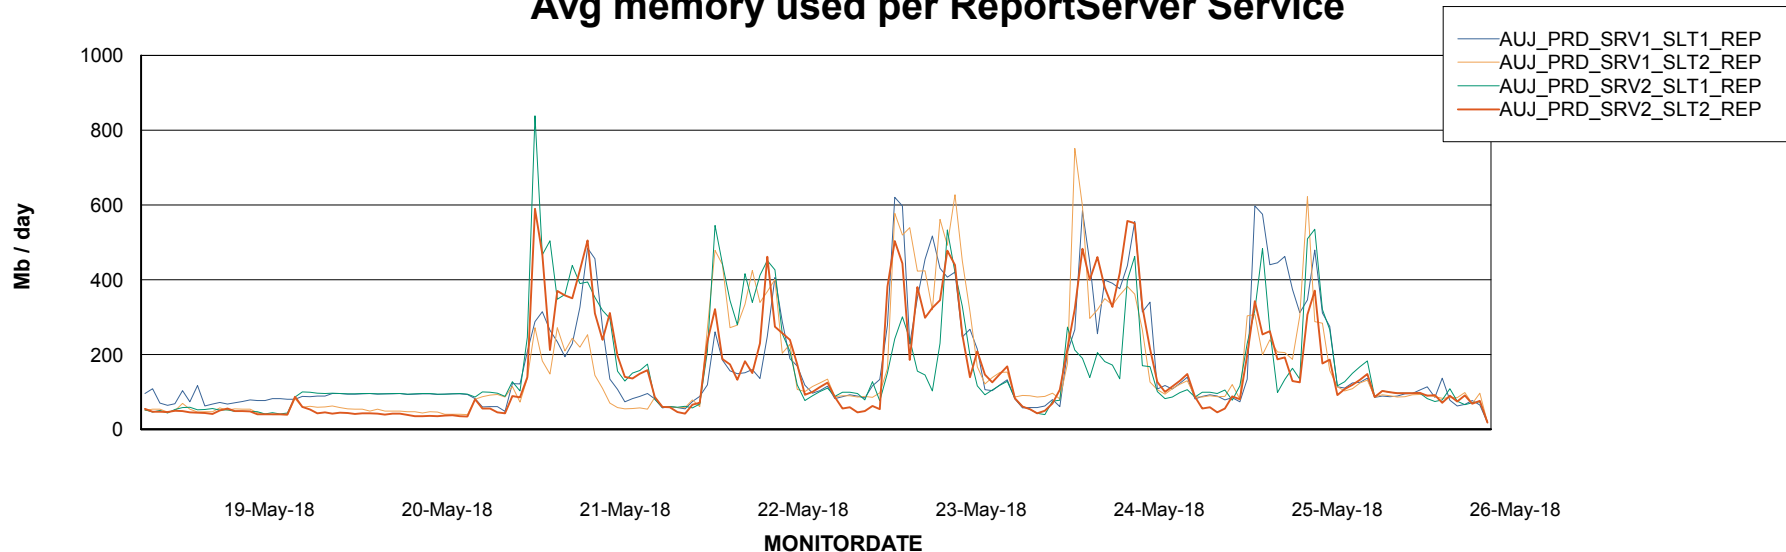

Avg memory used per ABS Server Service

Avg users per day per ABS server

Weekly SLA Customer Report

Customer AUJ_Production
Database ID 41

ABSSolute Application ReportServer Services

Avg memory used per ReportServer Service