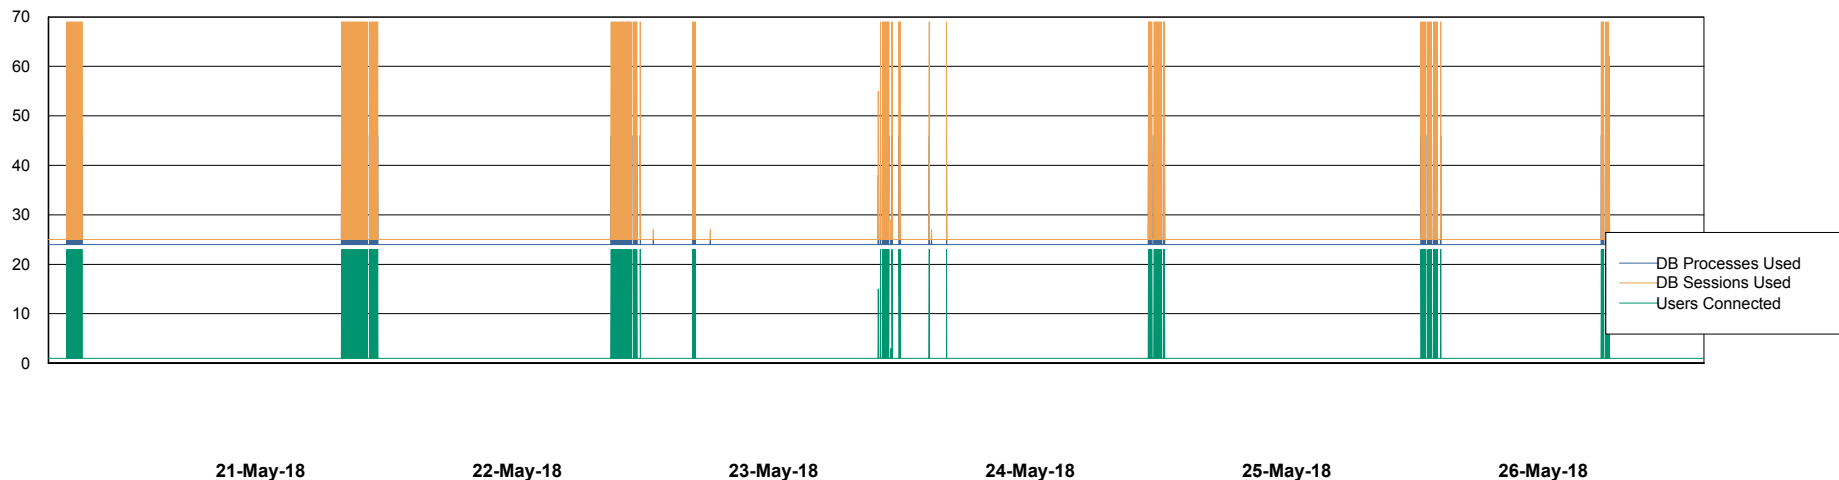

Weekly SLA Customer Report

Customer AUJ_Production
Database ID 41

Database Performance AUJ_DB4_Primary

21-May-18 22-May-18 23-May-18 24-May-18 25-May-18 26-May-18

21-May-18 22-May-18 23-May-18 24-May-18 25-May-18 26-May-18

Weekly SLA Customer Report

Customer AUJ_Production
Database ID 41

Database Performance AUJ_DB5_Standby

Weekly SLA Customer Report

Customer AUJ_Production
Database ID 41

Database Performance AUJ_DB6_Standby2