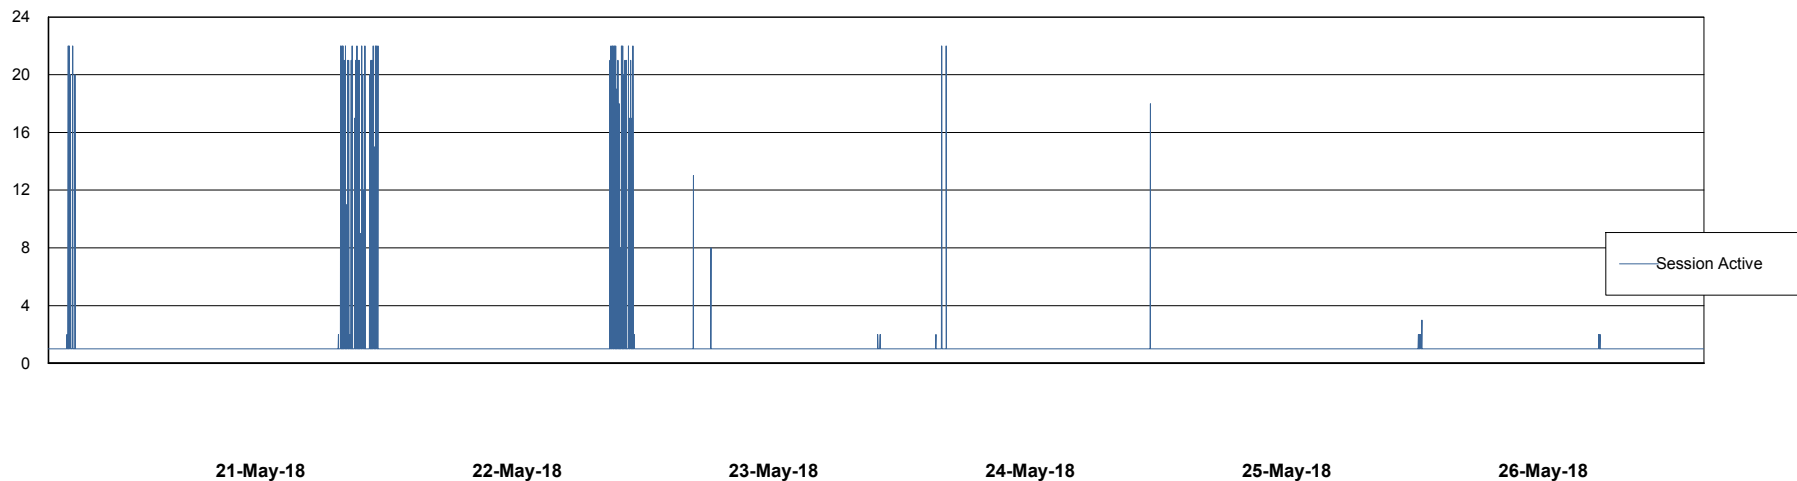

Weekly SLA Customer Report

Customer AUJ_Production
Database ID 41

Database Performance AUJ_DB5_Standby

Weekly SLA Customer Report

Customer AUJ_Production
Database ID 41

Database Performance AUJ_DB6_Standby2

Weekly SLA Customer Report

Customer AUJ_Production
Database ID 41

Database Performance AUJDB_BI

Weekly SLA Customer Report

Customer AUJ_Production
Database ID 41

Database Performance AUJDB_BI_TS1

21-May-18 22-May-18 23-May-18 24-May-18 25-May-18 26-May-18