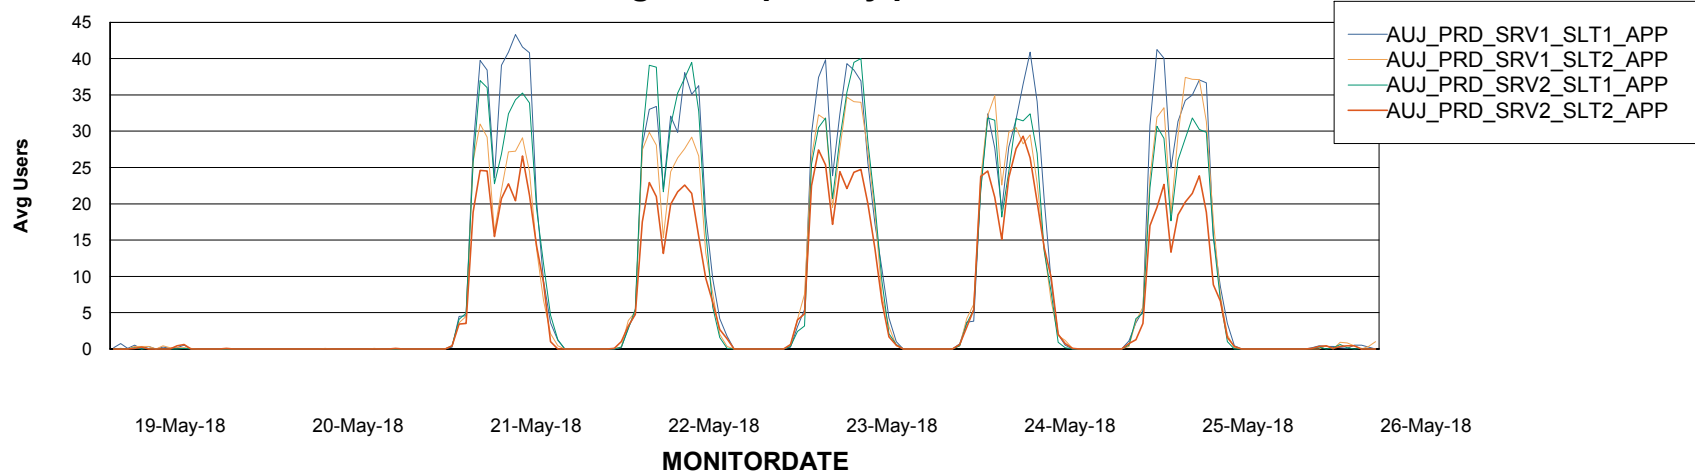

Avg users per day per ABS server