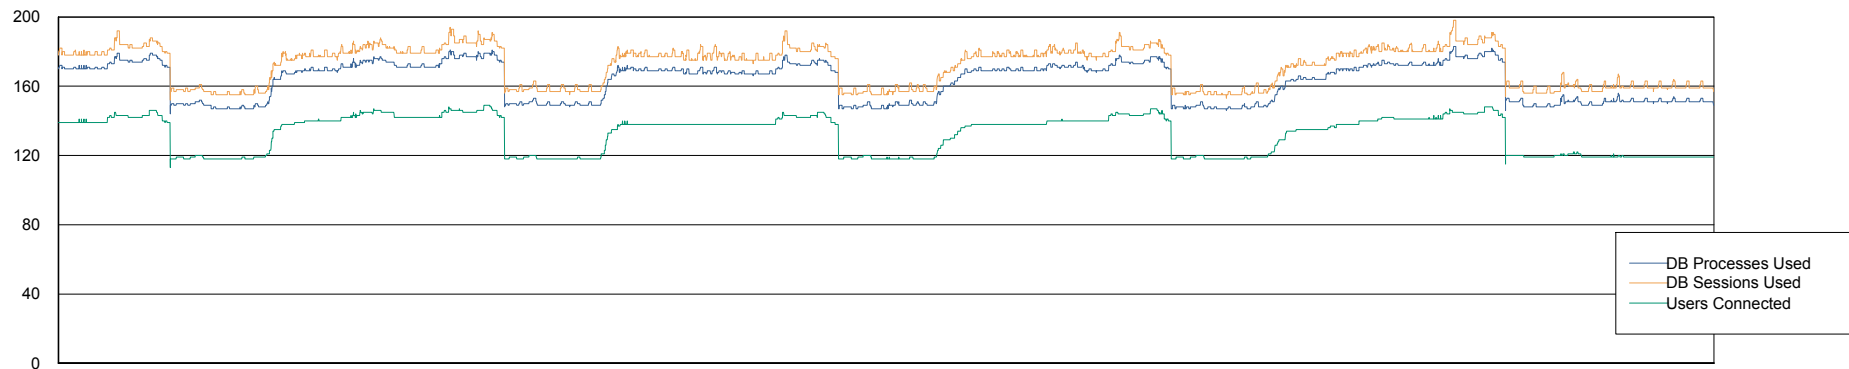

Database Performance AUJ_DB4_Primary

21-May-18 22-May-18 23-May-18 24-May-18 25-May-18 26-May-18