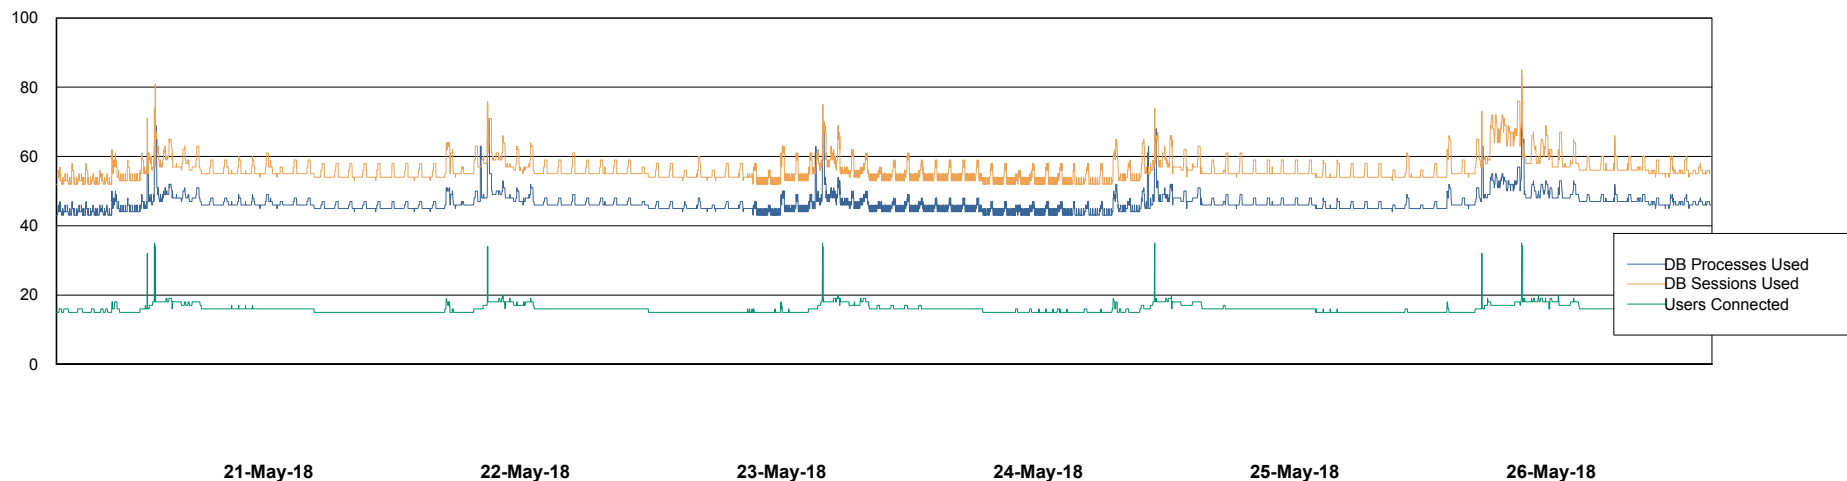

Database Performance AUJDB_BI