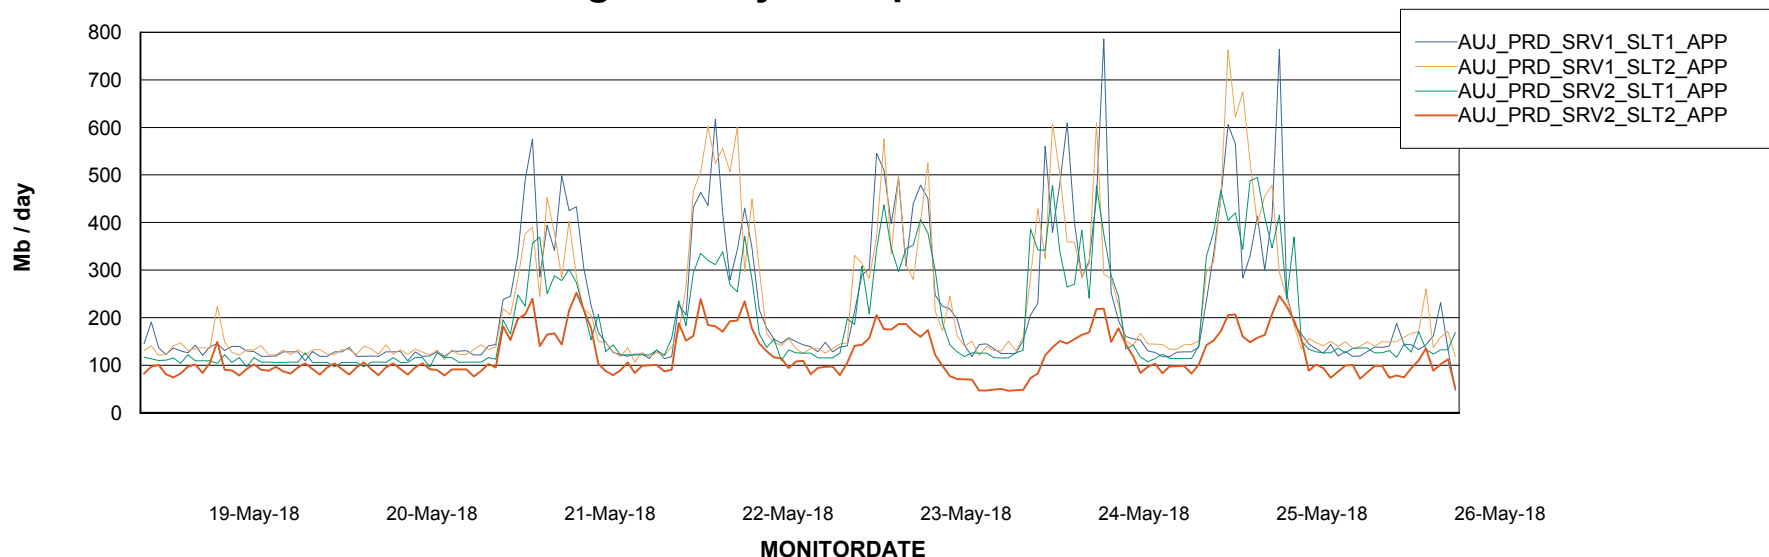

ABSSolute Application Server Services

Avg memory used per ABS Server Service