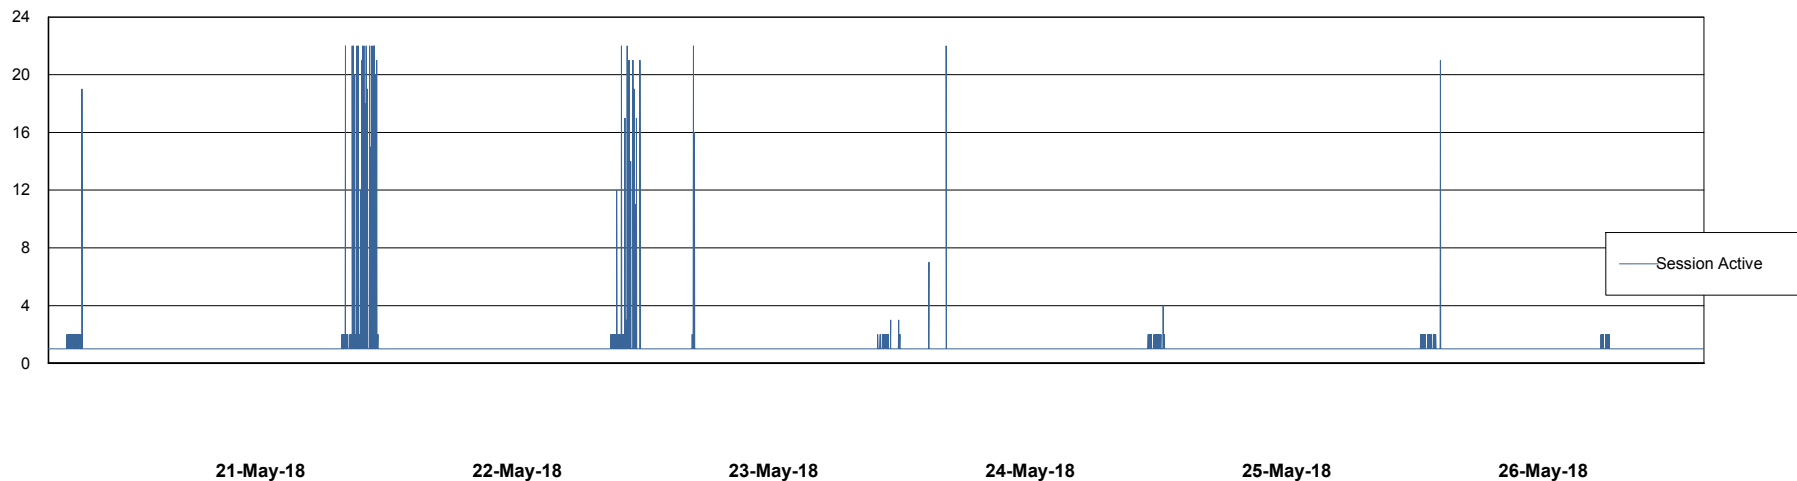

Weekly SLA Customer Report

Customer AUJ_Production
Database ID 41

Database Performance AUJ_DB4_Primary

21-May-18 22-May-18 23-May-18 24-May-18 25-May-18 26-May-18

21-May-18 22-May-18 23-May-18 24-May-18 25-May-18 26-May-18

Weekly SLA Customer Report

Customer AUJ_Production
Database ID 41

Database Performance AUJ_DB5_Standby

Weekly SLA Customer Report

Customer AUJ_Production
Database ID 41

Database Performance AUJ_DB6_Standby2