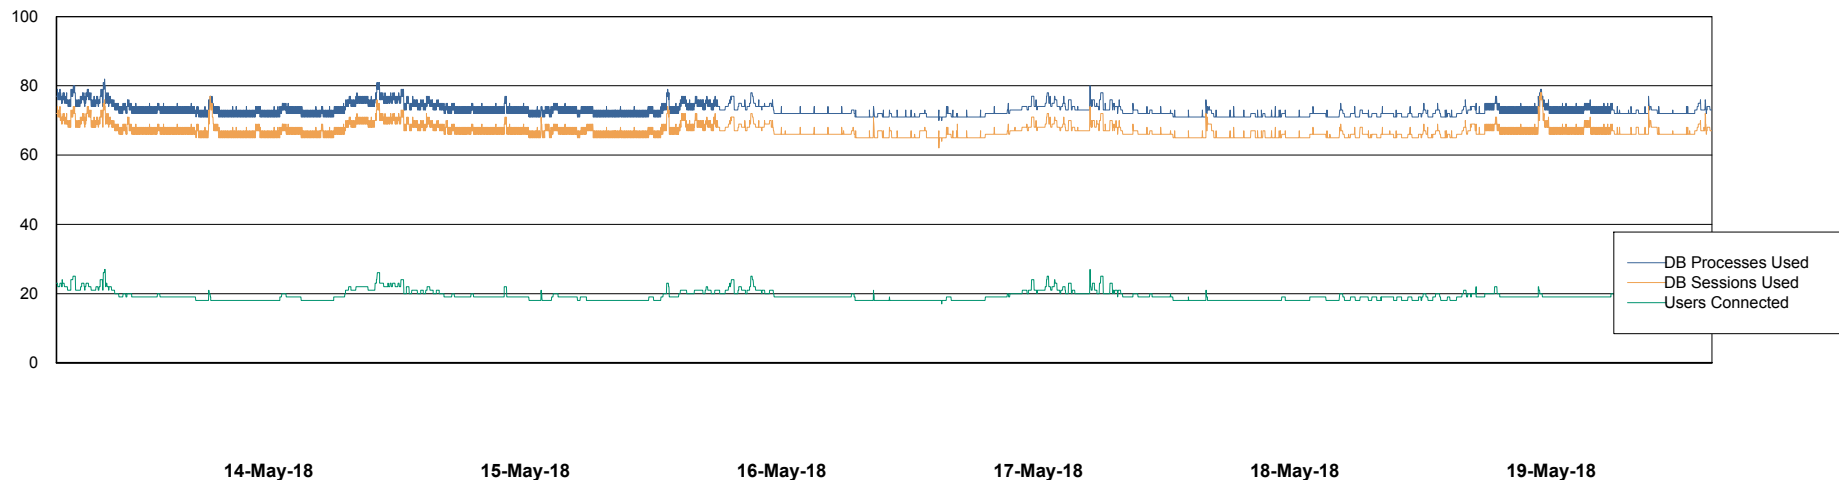

Harddisk Usage WBL_PRD_ORACLE2

	Free disk space on c: (%)	Total disk space on c: (Gb)	Free disk space on d: (%)	Total disk space on d: (Gb)	Free disk space on e: (%)	Total disk space on e: (Gb)	Free disk space on f: (%)	Total disk space on f: (Gb)
19-May-18	74	120	90	200	89	200	95	200
18-May-18	74	120	90	200	89	200	95	200
17-May-18	74	120	90	200	89	200	96	200
16-May-18	74	120	90	200	89	200	96	200
15-May-18	74	120	90	200	89	200	96	200
14-May-18	74	120	90	200	89	200	96	200
13-May-18	74	120	90	200	89	200	96	200

Weekly SLA Customer Report

Customer WBL_Production
Database ID 40

Database Performance WBLDB_Production

Weekly SLA Customer Report

Customer WBL_Production
Database ID 40

Database Performance WBLDB_Standby

Weekly SLA Customer Report