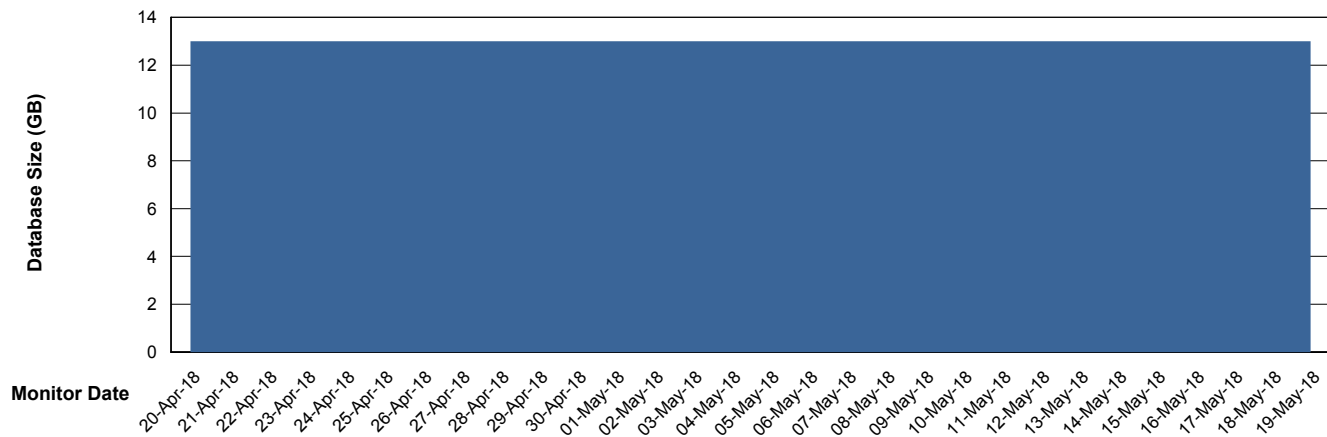

Weekly SLA Customer Report

Customer WBL_Production
Database ID 40

Database Performance WBLDB_Production

Weekly SLA Customer Report

Customer WBL_Production
Database ID 40

Database Performance WBLDB_Standby

Weekly SLA Customer Report

Customer WBL_Production
 Database ID 40

DATABASE SIZE WBLDB_Production

Database growth over last month

Database Tablespace WBLDB_Production

Date	Tablespace Name	Filesize (Gb)	Usedsize (Gb)	Percentage free
19-May-18	ABSDATA	6	5	17
	INDX	8	6	25
18-May-18	ABSDATA	6	5	17
	INDX	8	6	25
17-May-18	ABSDATA	6	5	17
	INDX	8	6	25
16-May-18	ABSDATA	6	5	17
	INDX	8	6	25
15-May-18	ABSDATA	6	5	17
	INDX	8	6	25
14-May-18	ABSDATA	6	5	17
	INDX	8	6	25
13-May-18	ABSDATA	6	5	17
	INDX	8	6	25