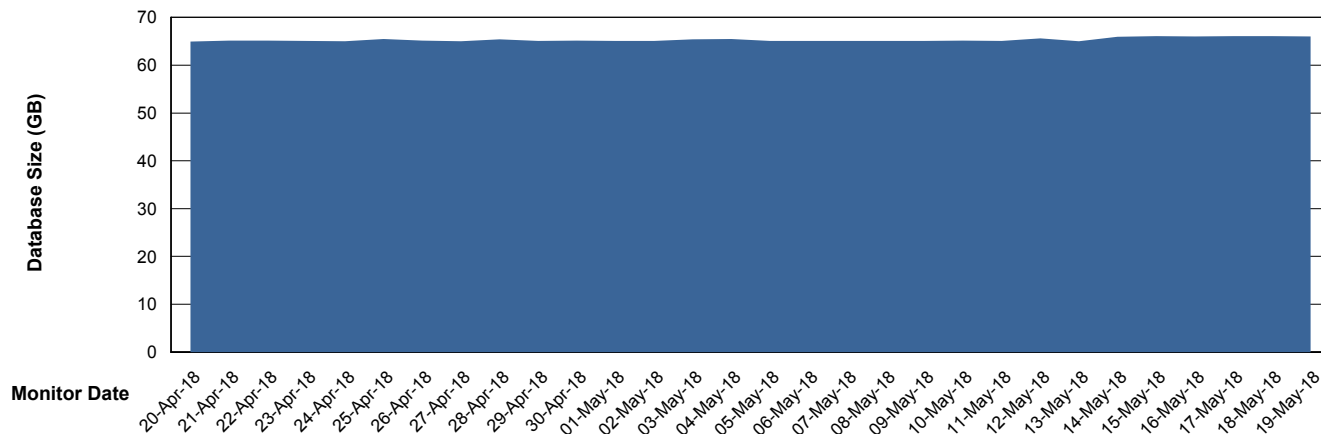

Weekly SLA Customer Report

Customer VOS_Production
Database ID 68

Database Performance VOSDB_Standby

Weekly SLA Customer Report

Customer VOS_Production
 Database ID 68

DATABASE SIZE VOSBIDB_Production

Database growth over last month