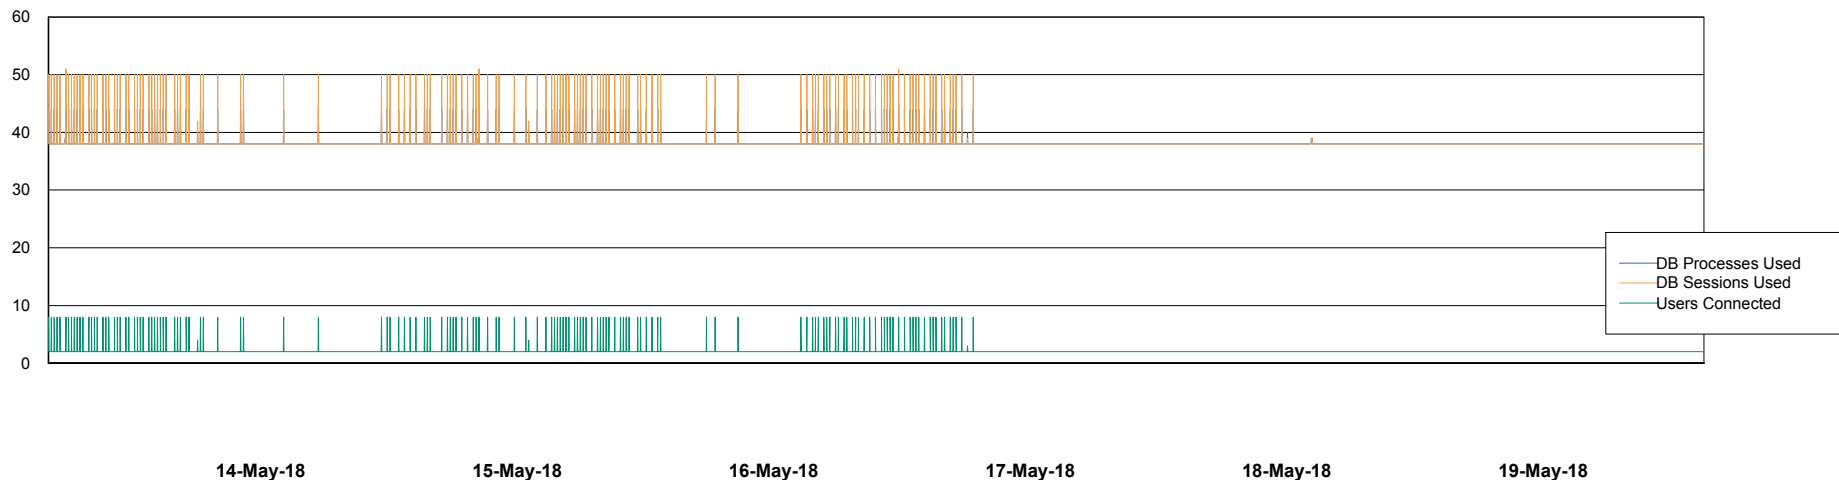

Weekly SLA Customer Report

Customer VOS_Production
Database ID 68

Database Performance VOSBIDB_Production

Weekly SLA Customer Report

Customer VOS_Production
Database ID 68

Database Performance VOSDB_Production

Weekly SLA Customer Report

Customer VOS_Production
Database ID 68

Database Performance VOSDB_Standby

Weekly SLA Customer Report

Customer VOS_Production
 Database ID 68

DATABASE SIZE VOSBIDB_Production

Database growth over last month