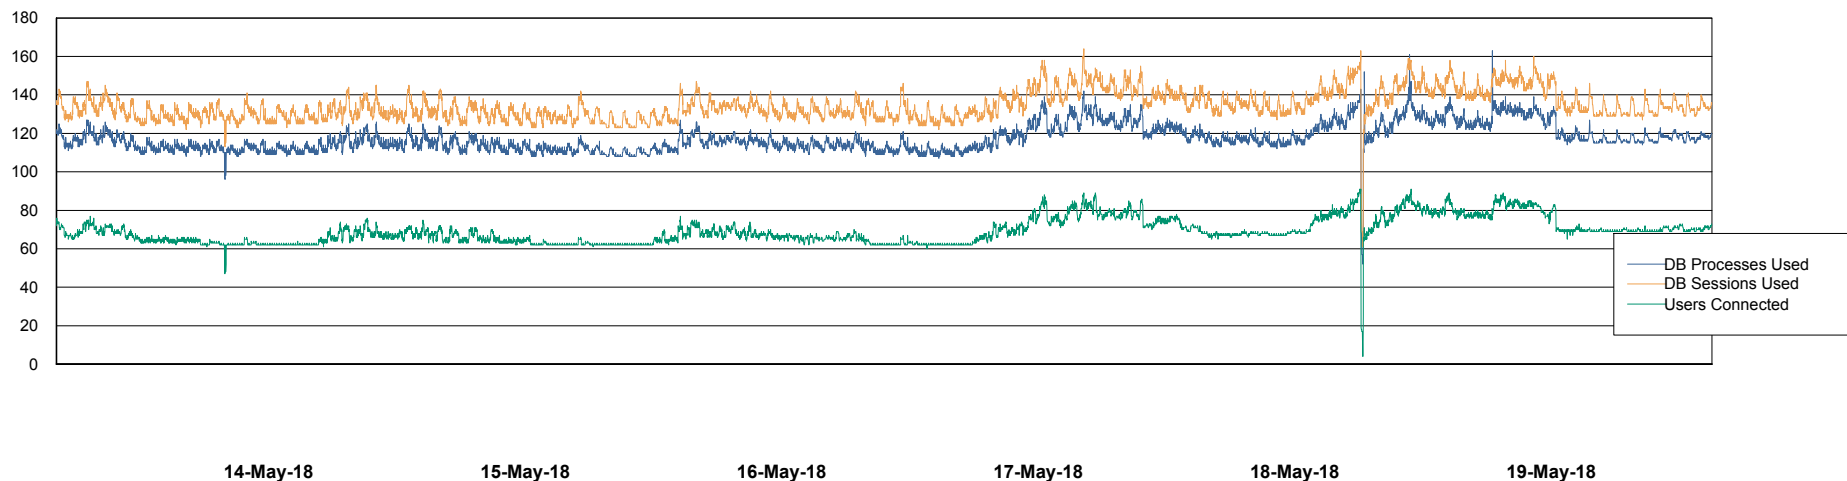

Weekly SLA Customer Report

Customer VOS_Production
Database ID 68

Database Performance VOSBIDB_Production

Weekly SLA Customer Report

Customer VOS_Production
Database ID 68

Database Performance VOSDB_Production

Weekly SLA Customer Report

Customer VOS_Production
Database ID 68

Database Performance VOSDB_Standby

Weekly SLA Customer Report

Customer VOS_Production
 Database ID 68

DATABASE SIZE VOSBIDB_Production

Database growth over last month