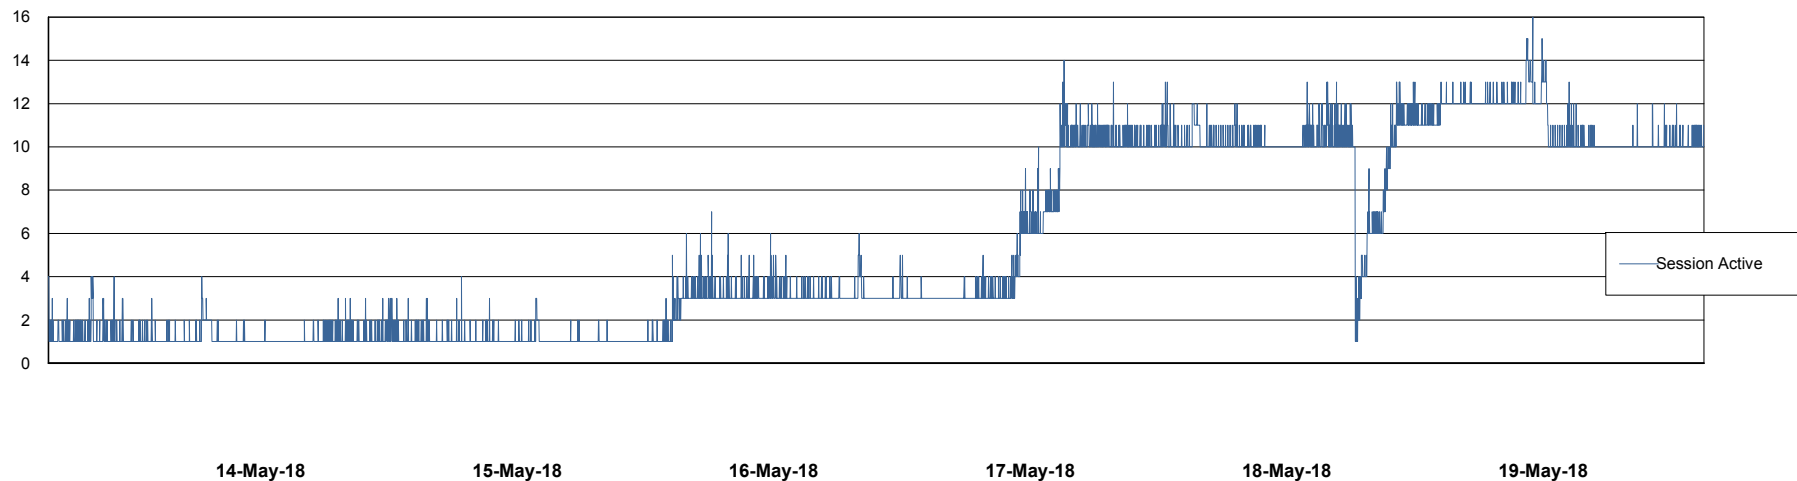

Weekly SLA Customer Report

Customer VOS_Production
Database ID 68

Database Performance VOSBIDB_Production

Weekly SLA Customer Report

Customer VOS_Production
Database ID 68

Database Performance VOSDB_Production

Weekly SLA Customer Report

Customer VOS_Production
Database ID 68

Database Performance VOSDB_Standby

Weekly SLA Customer Report

Customer VOS_Production
 Database ID 68

DATABASE SIZE VOSBIDB_Production

Database growth over last month