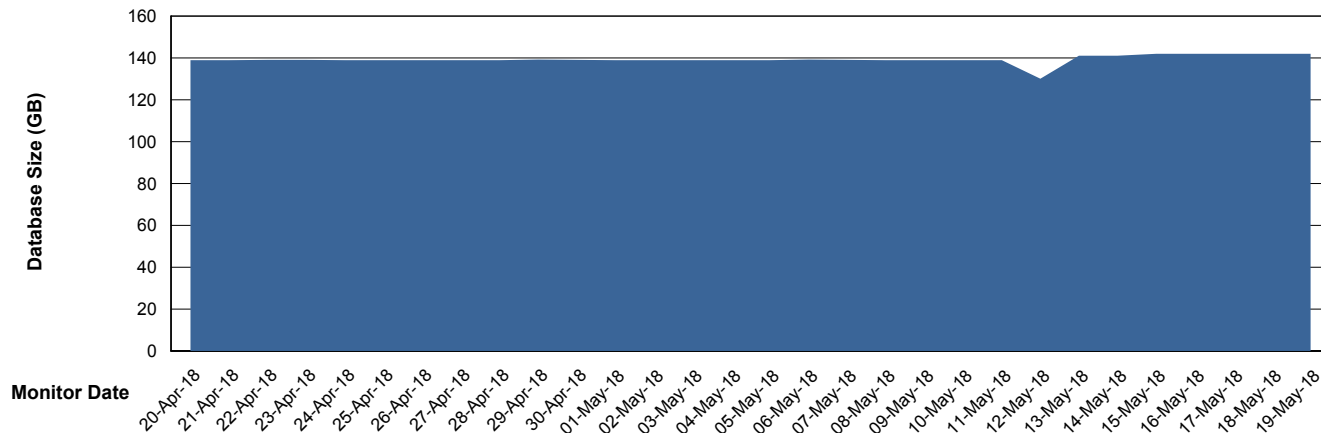

DATABASE SIZE VOSDB_Production

Database growth over last month