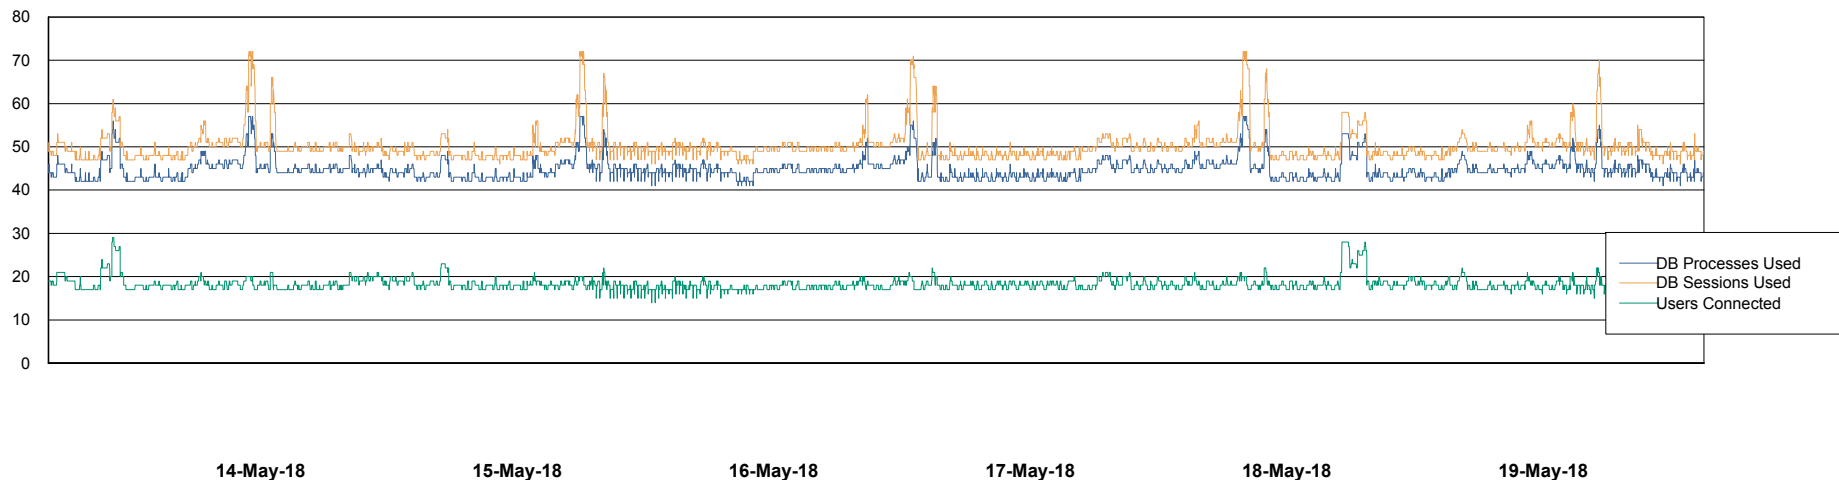

Weekly SLA Customer Report

Customer VOS_Production
 Database ID 68

Harddisk Usage VOS_ABSWEB2

	Free disk space on / (%)	Total disk space on / (Gb)	Used disk space on / (Gb)	Total disk space on /home (Gb)	Used disk space on /home (Gb)	Free disk space on /opt (%)	Total disk space on /opt (Gb)	Used disk space on /opt (Gb)	Total disk space on /tmp (Gb)	Used disk space on /tmp (Gb)
19-May-18	90	50	5	50	5	90	50	5	50	5
18-May-18	90	50	5	50	5	90	50	5	50	5
17-May-18	90	50	5	50	5	90	50	5	50	5
16-May-18	90	50	5	50	5	90	50	5	50	5
15-May-18	90	50	5	50	5	90	50	5	50	5
14-May-18	90	50	5	50	5	90	50	5	50	5
13-May-18	90	50	5	50	5	90	50	5	50	5

Weekly SLA Customer Report

Customer VOS_Production
Database ID 68

Database Performance VOSBIDB_Production

Weekly SLA Customer Report

Customer VOS_Production
Database ID 68

Database Performance VOSDB_Production