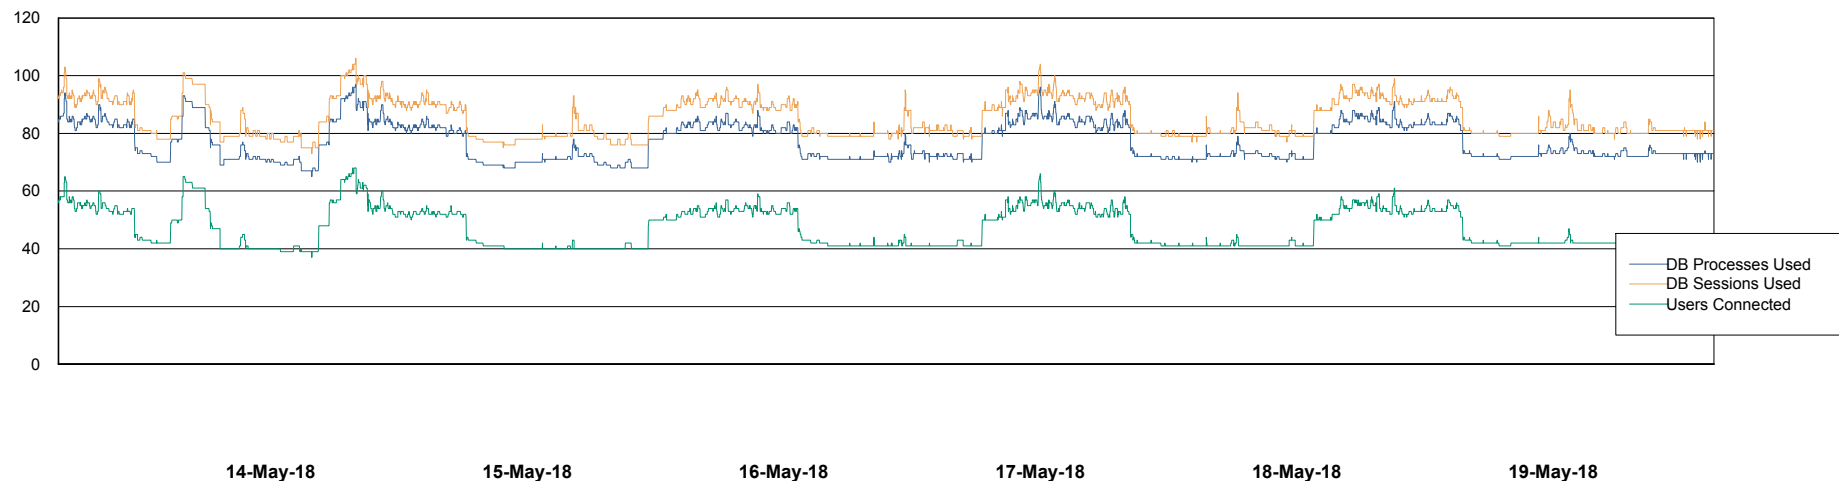

Weekly SLA Customer Report

Customer VEN_Production
Database ID 35

Harddisk Usage VOS_ABSAPP2

	Free disk space on / (%)	Total disk space on / (Gb)	Used disk space on / (Gb)	Free disk space on /home (%)	Total disk space on /home (Gb)	Used disk space on /home (Gb)	Free disk space on /opt (%)	Total disk space on /opt (Gb)	Used disk space on /opt (Gb)	Free disk space on /tmp (%)
19-May-18	92	100	8	92	100	8	92	100	8	92
18-May-18	92	100	8	92	100	8	92	100	8	92
17-May-18	93	100	7	93	100	7	93	100	7	93
16-May-18	93	100	7	93	100	7	93	100	7	93
15-May-18	93	100	7	93	100	7	93	100	7	93
14-May-18	93	100	7	93	100	7	93	100	7	93
13-May-18	93	100	7	93	100	7	93	100	7	93

Weekly SLA Customer Report

Customer VEN_Production
Database ID 35

Database Performance VENDB_Production

Weekly SLA Customer Report

Customer VEN_Production
Database ID 35

Database Performance VENDB_Standby

Weekly SLA Customer Report