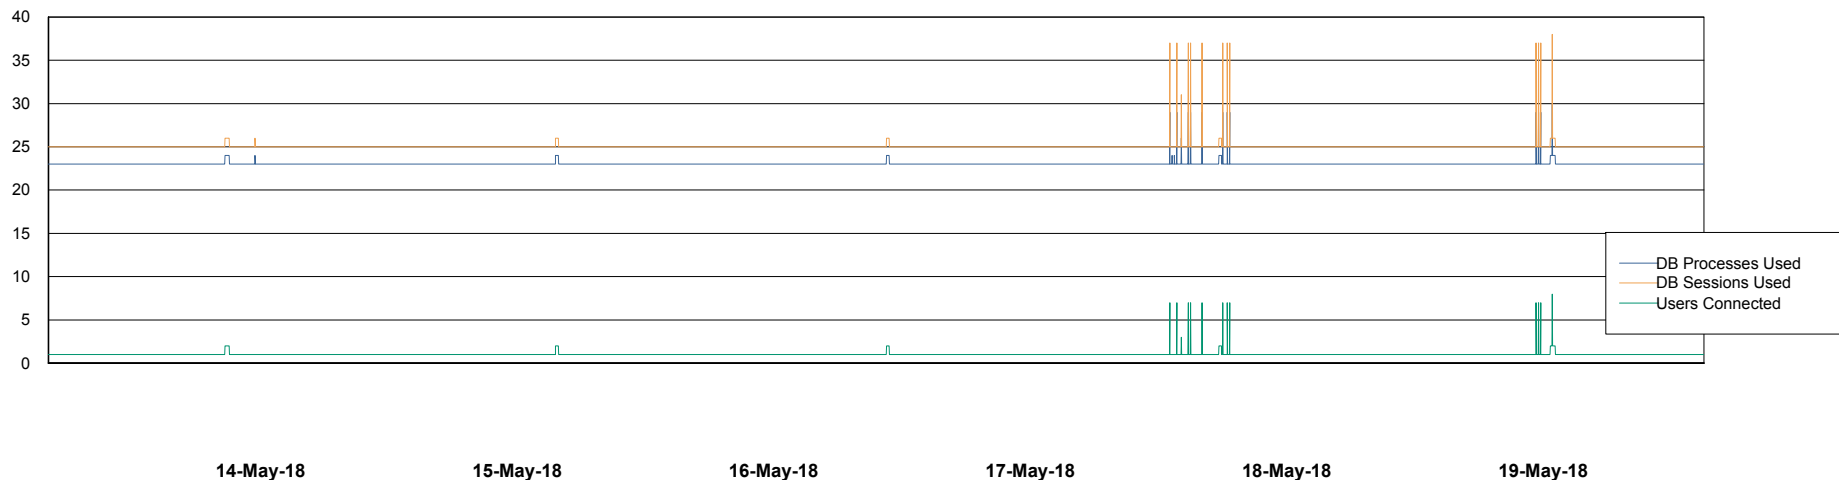

Weekly SLA Customer Report

Customer VEN_Production
Database ID 35

Database Performance VENDB_Production

Weekly SLA Customer Report

Customer VEN_Production
Database ID 35

Database Performance VENDB_Standby

Weekly SLA Customer Report

Customer VEN_Production
 Database ID 35

DATABASE SIZE VENDB_Production

Database growth over last month

Database Tablespace VENDB_Production

Date	Tablespace Name	Filesize (Gb)	Usedsize (Gb)	Percentage free
19-May-18	ABSDATA	68	59	13
	INDX	123	105	15
18-May-18	ABSDATA	68	59	13
	INDX	123	105	15
17-May-18	ABSDATA	68	58	15
	INDX	123	104	15
16-May-18	ABSDATA	68	58	15
	INDX	123	104	15
15-May-18	ABSDATA	68	58	15
	INDX	123	104	15
14-May-18	ABSDATA	68	58	15
	INDX	123	104	15
13-May-18	ABSDATA	68	58	15
	INDX	123	104	15