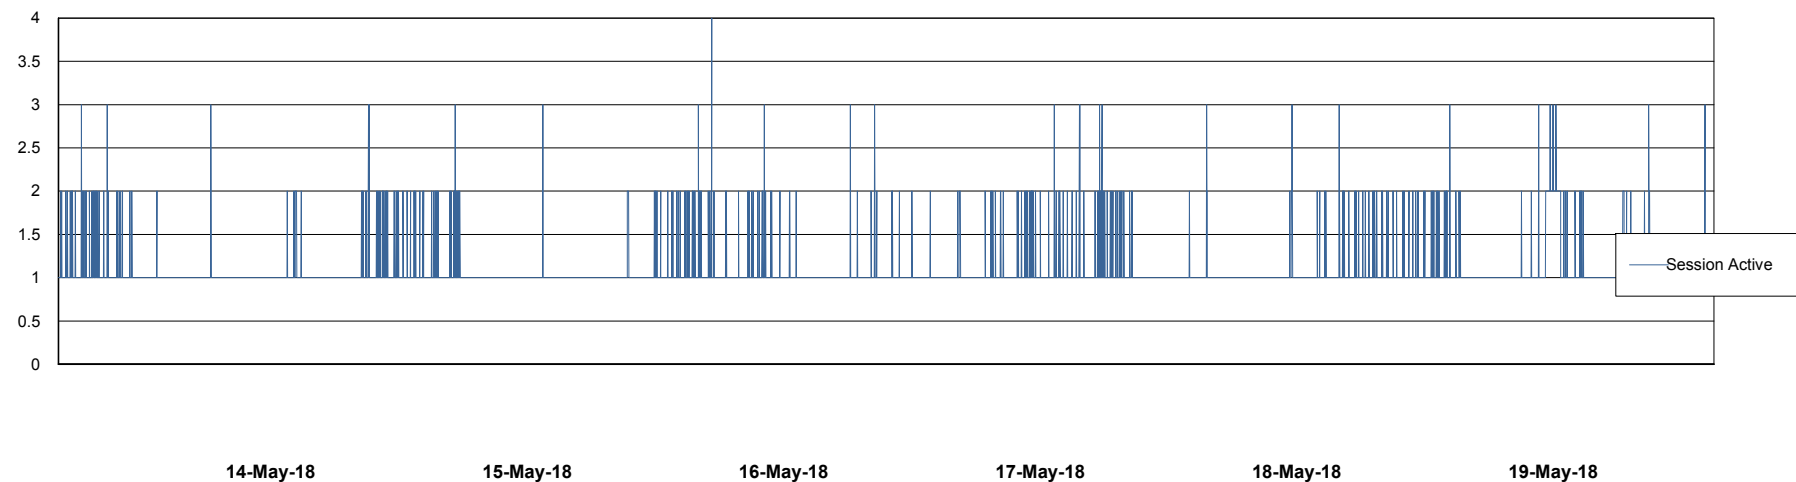

Weekly SLA Customer Report

Customer VEN_Production
Database ID 35

Harddisk Usage VOS_ABSAPP2

	Free disk space on / (%)	Total disk space on / (Gb)	Used disk space on / (Gb)	Free disk space on /home (%)	Total disk space on /home (Gb)	Used disk space on /home (Gb)	Free disk space on /opt (%)	Total disk space on /opt (Gb)	Used disk space on /opt (Gb)	Free disk space on /tmp (%)
19-May-18	92	100	8	92	100	8	92	100	8	92
18-May-18	92	100	8	92	100	8	92	100	8	92
17-May-18	93	100	7	93	100	7	93	100	7	93
16-May-18	93	100	7	93	100	7	93	100	7	93
15-May-18	93	100	7	93	100	7	93	100	7	93
14-May-18	93	100	7	93	100	7	93	100	7	93
13-May-18	93	100	7	93	100	7	93	100	7	93

Weekly SLA Customer Report

Customer VEN_Production
Database ID 35

Database Performance VENDB_Production

Weekly SLA Customer Report

Customer VEN_Production
Database ID 35

Database Performance VENDB_Standby

Weekly SLA Customer Report