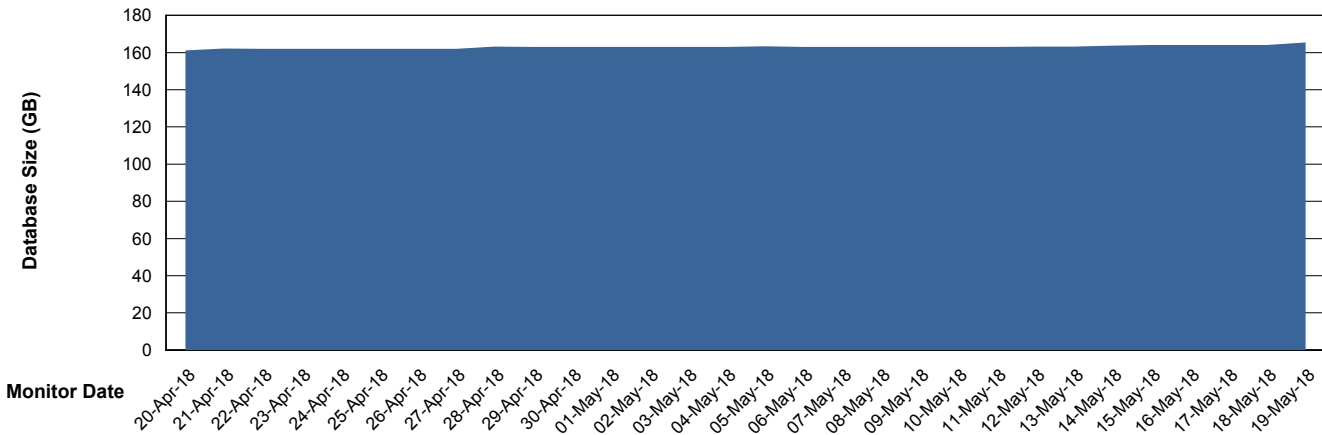

Weekly SLA Customer Report

Customer VEN_Production
Database ID 35

Database Performance VENDB_Production

Weekly SLA Customer Report

Customer VEN_Production
Database ID 35

Database Performance VENDB_Standby

Weekly SLA Customer Report

Customer VEN_Production
 Database ID 35

DATABASE SIZE VENDB_Production

Database growth over last month

Database Tablespace VENDB_Production

Date	Tablespace Name	Filesize (Gb)	Usedsize (Gb)	Percentage free
19-May-18	ABSDATA	68	59	13
	INDX	123	105	15
18-May-18	ABSDATA	68	59	13
	INDX	123	105	15
17-May-18	ABSDATA	68	58	15
	INDX	123	104	15
16-May-18	ABSDATA	68	58	15
	INDX	123	104	15
15-May-18	ABSDATA	68	58	15
	INDX	123	104	15
14-May-18	ABSDATA	68	58	15
	INDX	123	104	15
13-May-18	ABSDATA	68	58	15
	INDX	123	104	15