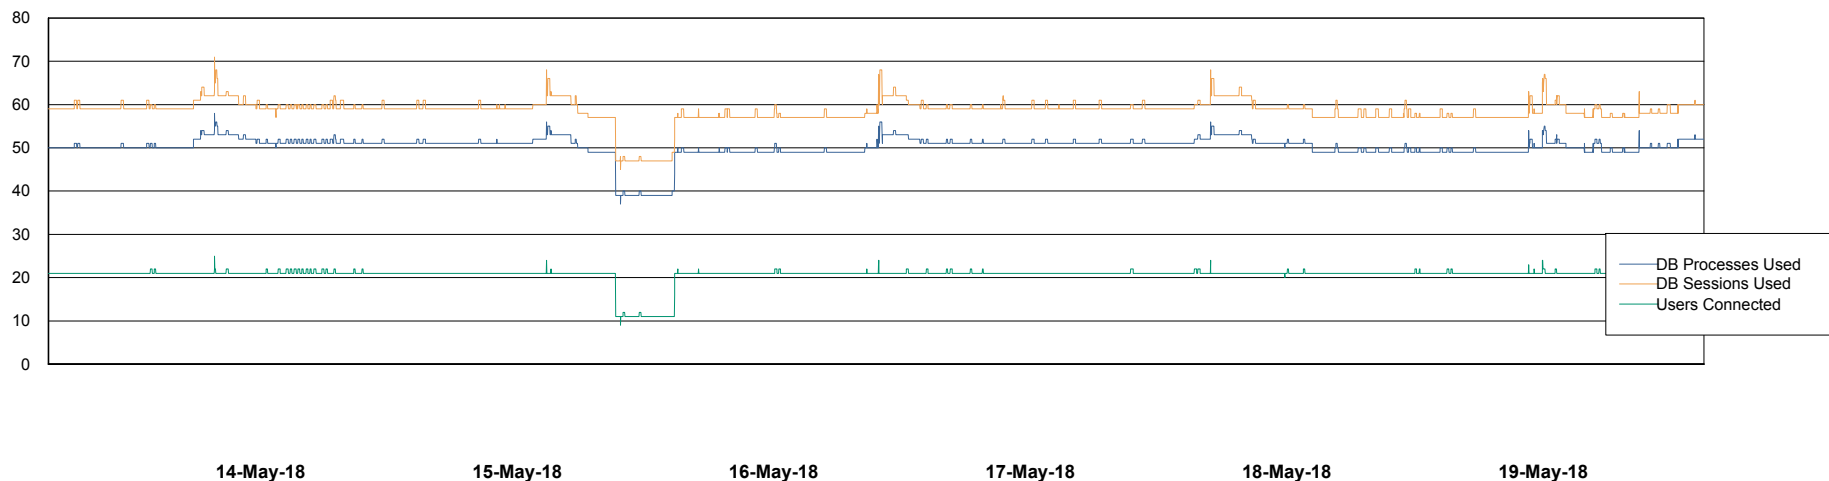

Weekly SLA Customer Report

Customer STX_Production
Database ID 71

Harddisk Usage STX_PRD_LDRSRV

	Free disk space on c: (%)	Total disk space on c: (Gb)	Free disk space on d: (%)	Total disk space on d: (Gb)
19-May-18	39	100	21	400
18-May-18	38	100	21	400
17-May-18	37	100	21	400
16-May-18	37	100	21	400
15-May-18	37	100	21	400
14-May-18	38	100	21	400
13-May-18	38	100	21	400

Weekly SLA Customer Report

Customer STX_Production
Database ID 71

Database Performance STXDB_Production

Weekly SLA Customer Report

Customer STX_Production
 Database ID 71

DATABASE SIZE STXDB_Production

Database growth over last month

Database Tablespace STXDB_Production

Date	Tablespace Name	Filesize (Gb)	Usedsize (Gb)	Percentage free
19-May-18	ABSDATA	4	3	25
	INDX	1	0	100
18-May-18	ABSDATA	4	3	25
	INDX	1	0	100
17-May-18	ABSDATA	4	3	25
	INDX	1	0	100
16-May-18	ABSDATA	4	3	25
	INDX	1	0	100
15-May-18	ABSDATA	4	3	25
	INDX	1	0	100
14-May-18	ABSDATA	4	3	25
	INDX	1	0	100
13-May-18	ABSDATA	4	3	25
	INDX	1	0	100