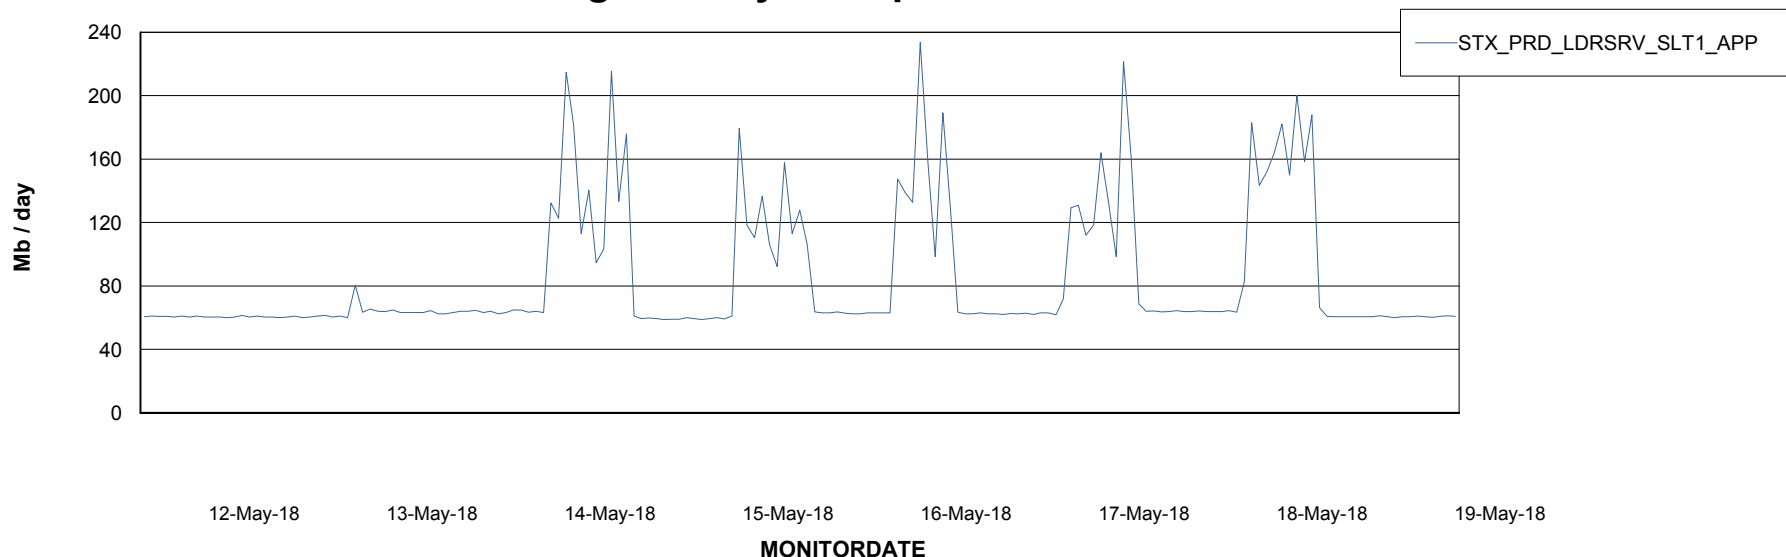

ABSSolute Application Server Services

Avg memory used per ABS Server Service