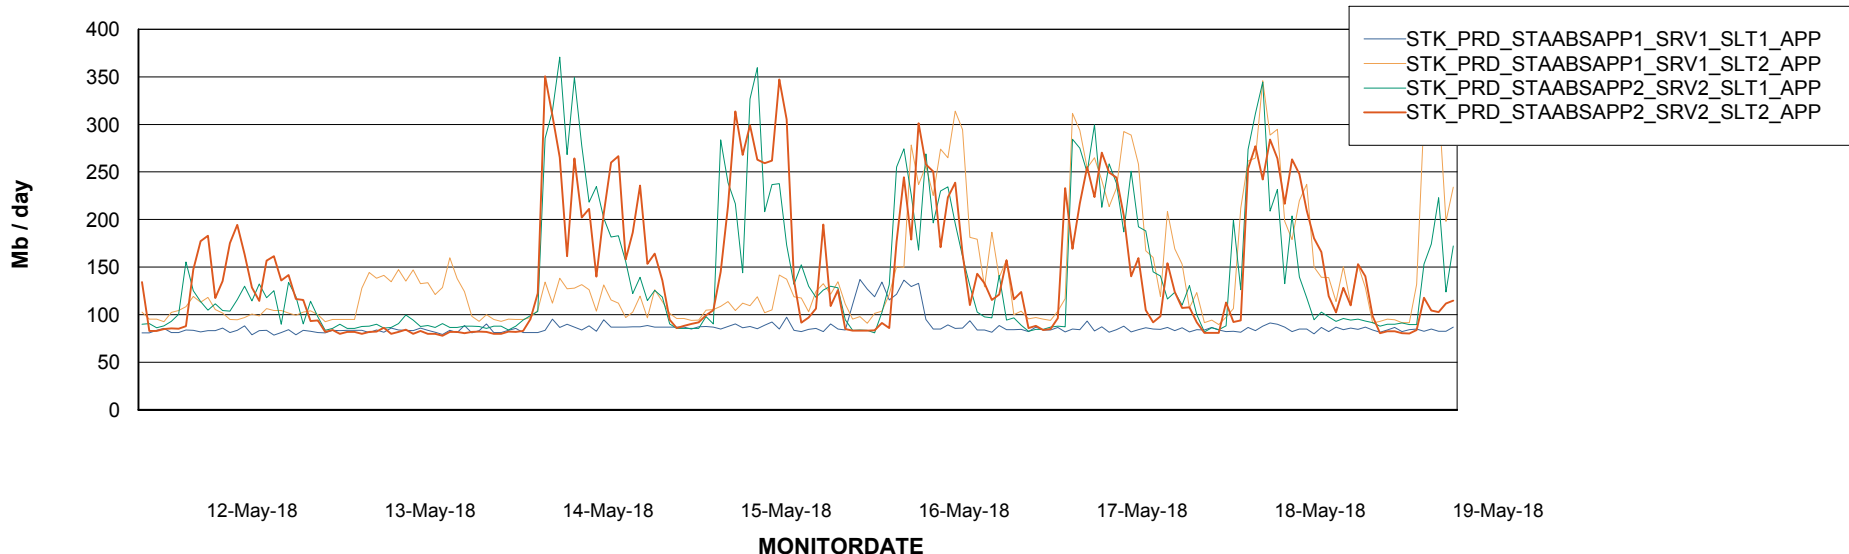

Database growth over last month

Database Tablespace STKDB_ABS1 Production Database

Date	Tablespace Name	Filesize (Gb)	Usedsize (Gb)	Percentage free
19-May-18	ABSDATA	179	126	30
	INDX	140	115	18
18-May-18	ABSDATA	179	126	30
	INDX	140	115	18
17-May-18	ABSDATA	179	126	30
	INDX	140	115	18
16-May-18	ABSDATA	179	126	30
	INDX	140	115	18
15-May-18	ABSDATA	179	126	30
	INDX	140	115	18
14-May-18	ABSDATA	179	126	30
	INDX	140	115	18
13-May-18	ABSDATA	179	126	30
	INDX	140	115	18

Weekly SLA Customer Report

Customer STK_Production
Database ID 82

ABSolute Application Server Services

Avg memory used per ABS Server Service

Avg users per day per ABS server

Weekly SLA Customer Report

Customer STK_Production
Database ID 82