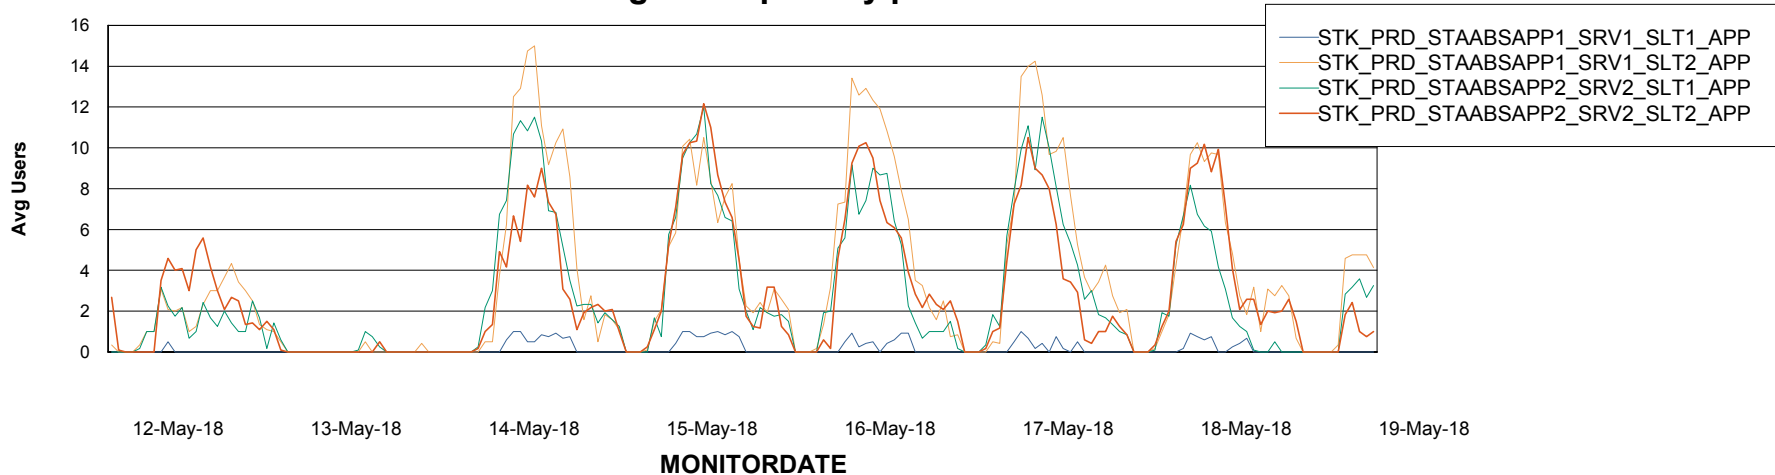

Weekly SLA Customer Report

Customer STK_Production
Database ID 82

ABSolute Application Server Services

Avg memory used per ABS Server Service

Avg users per day per ABS server

Weekly SLA Customer Report

Customer STK_Production
Database ID 82