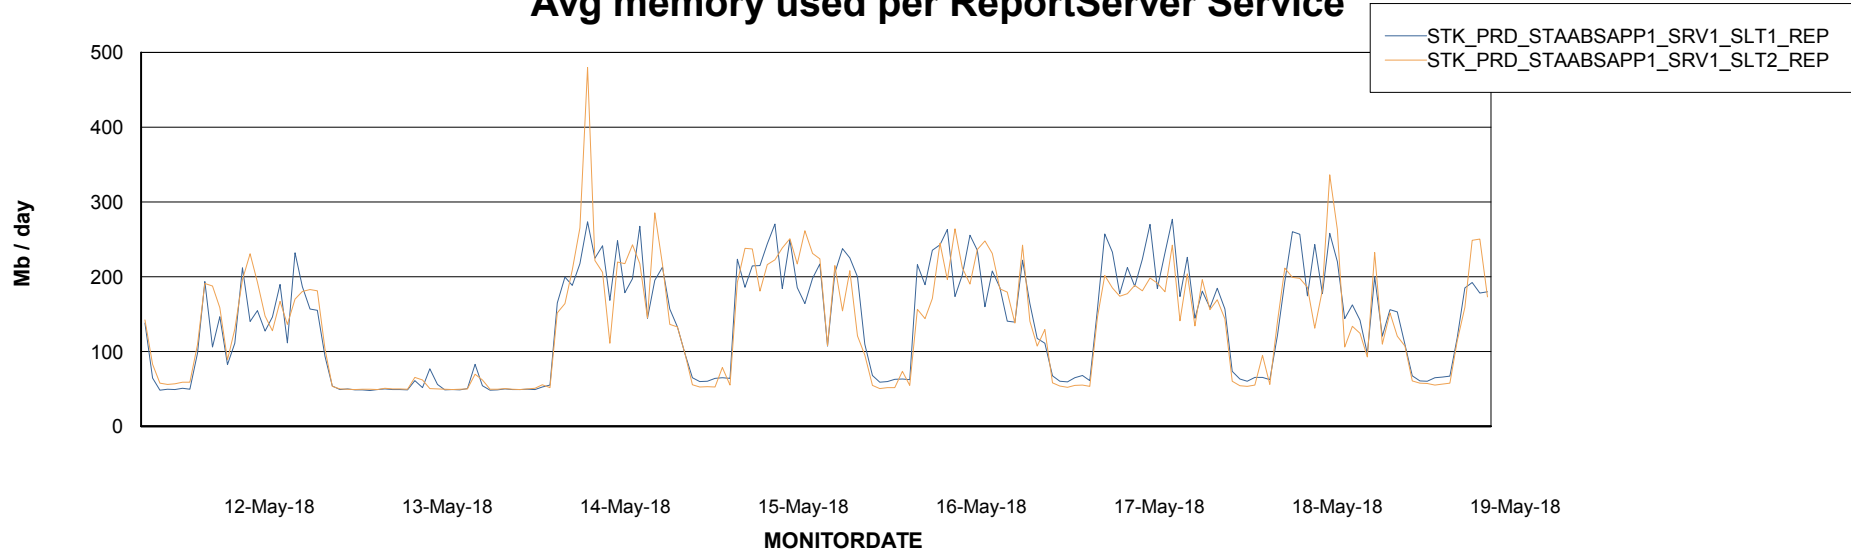

ABSSolute Application ReportServer Services

Avg memory used per ReportServer Service