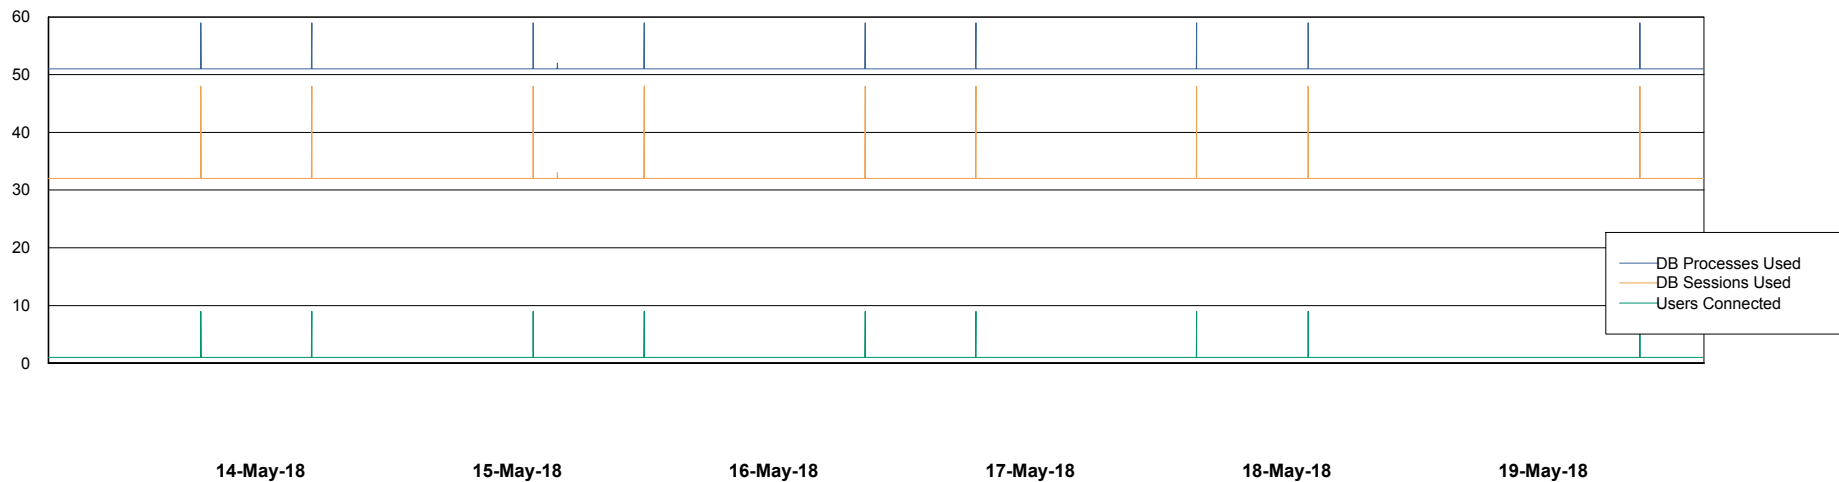

Weekly SLA Customer Report

Customer STK_Production
Database ID 82

Database Performance STKDB_ABS1 Production Database

14-May-18 15-May-18 16-May-18 17-May-18 18-May-18 19-May-18

14-May-18 15-May-18 16-May-18 17-May-18 18-May-18 19-May-18

Weekly SLA Customer Report

Customer STK_Production
Database ID 82

Database Performance STKDB_ABS1SB Standby Database

Weekly SLA Customer Report

Customer STK_Production
 Database ID 82

DATABASE SIZE STKDB_ABS1 Production Database