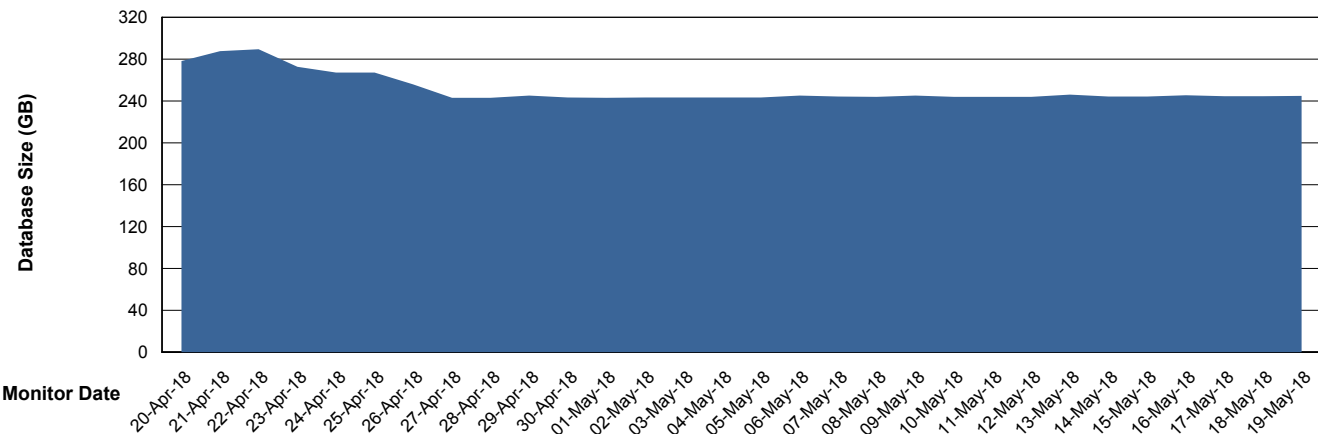

Weekly SLA Customer Report

Customer STK_Production
Database ID 82

Database Performance STKDB_ABS1SB Standby Database

Weekly SLA Customer Report

Customer STK_Production
 Database ID 82

DATABASE SIZE STKDB_ABS1 Production Database

Database growth over last month

Database Tablespace STKDB_ABS1 Production Database

Date	Tablespace Name	Filesize (Gb)	Usedsize (Gb)	Percentage free
19-May-18	ABSDATA	179	126	30
	INDX	140	115	18
18-May-18	ABSDATA	179	126	30
	INDX	140	115	18
17-May-18	ABSDATA	179	126	30
	INDX	140	115	18
16-May-18	ABSDATA	179	126	30
	INDX	140	115	18
15-May-18	ABSDATA	179	126	30
	INDX	140	115	18
14-May-18	ABSDATA	179	126	30
	INDX	140	115	18
13-May-18	ABSDATA	179	126	30
	INDX	140	115	18