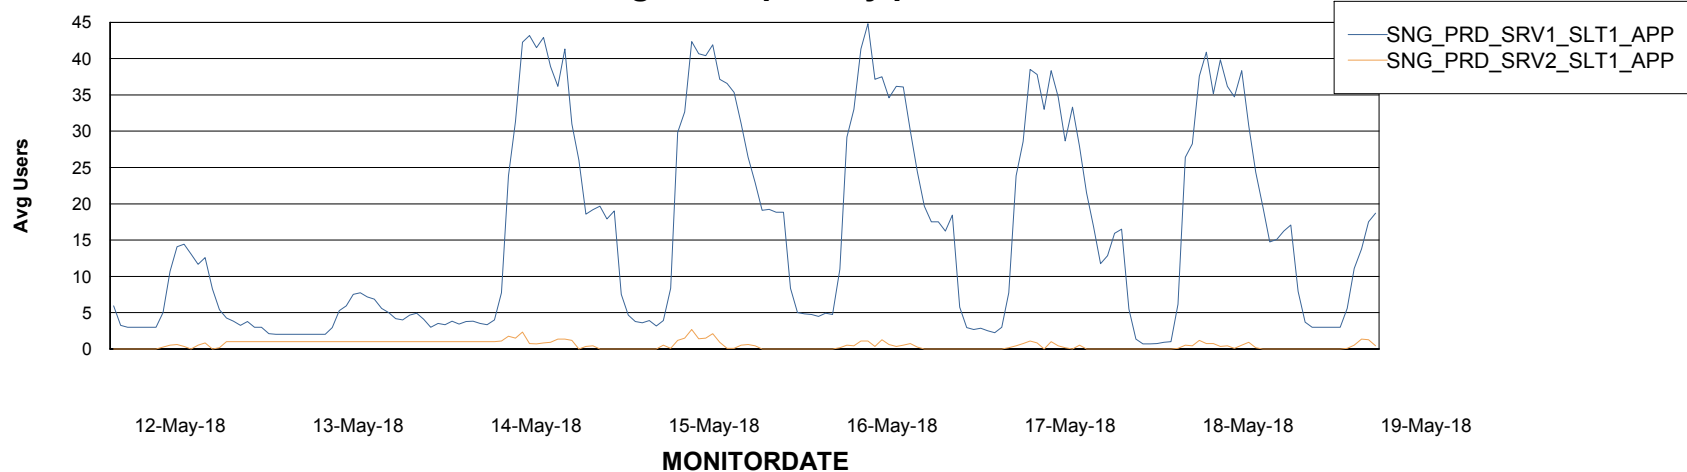

Avg users per day per ABS server