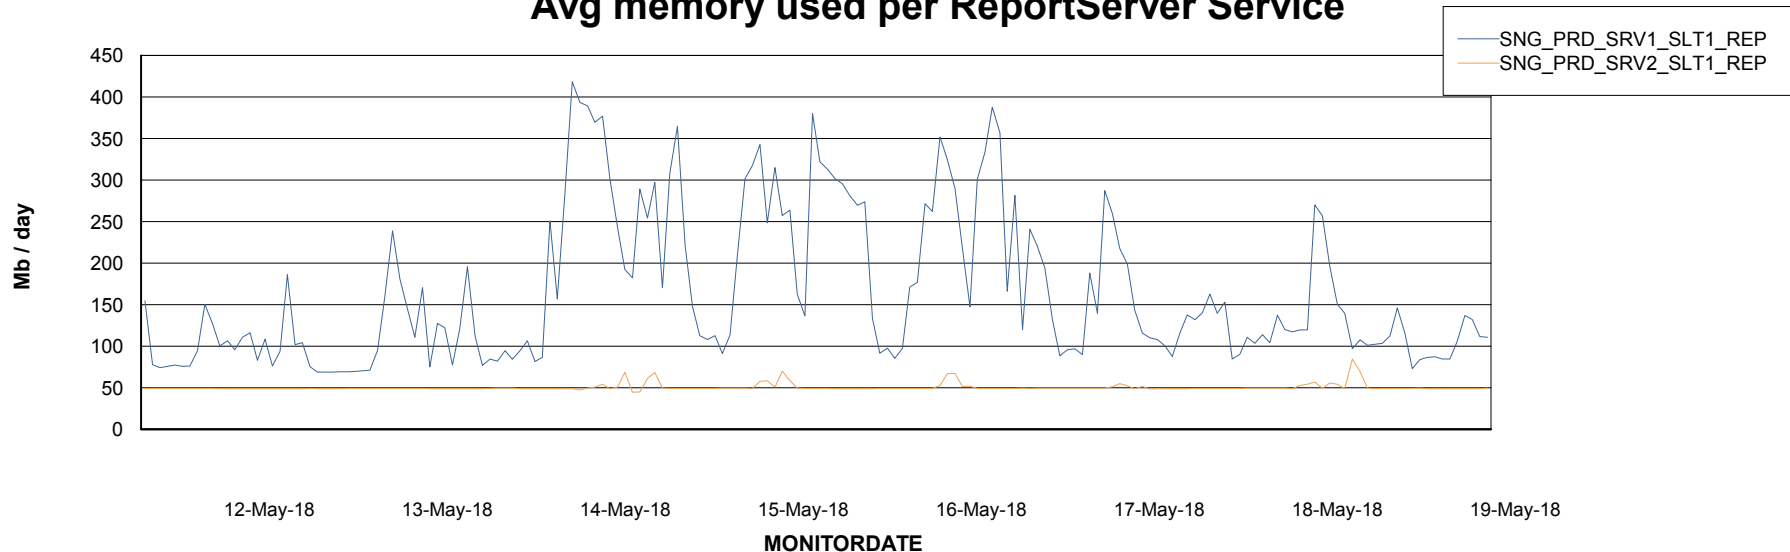

ABSSolute Application ReportServer Services

Avg memory used per ReportServer Service