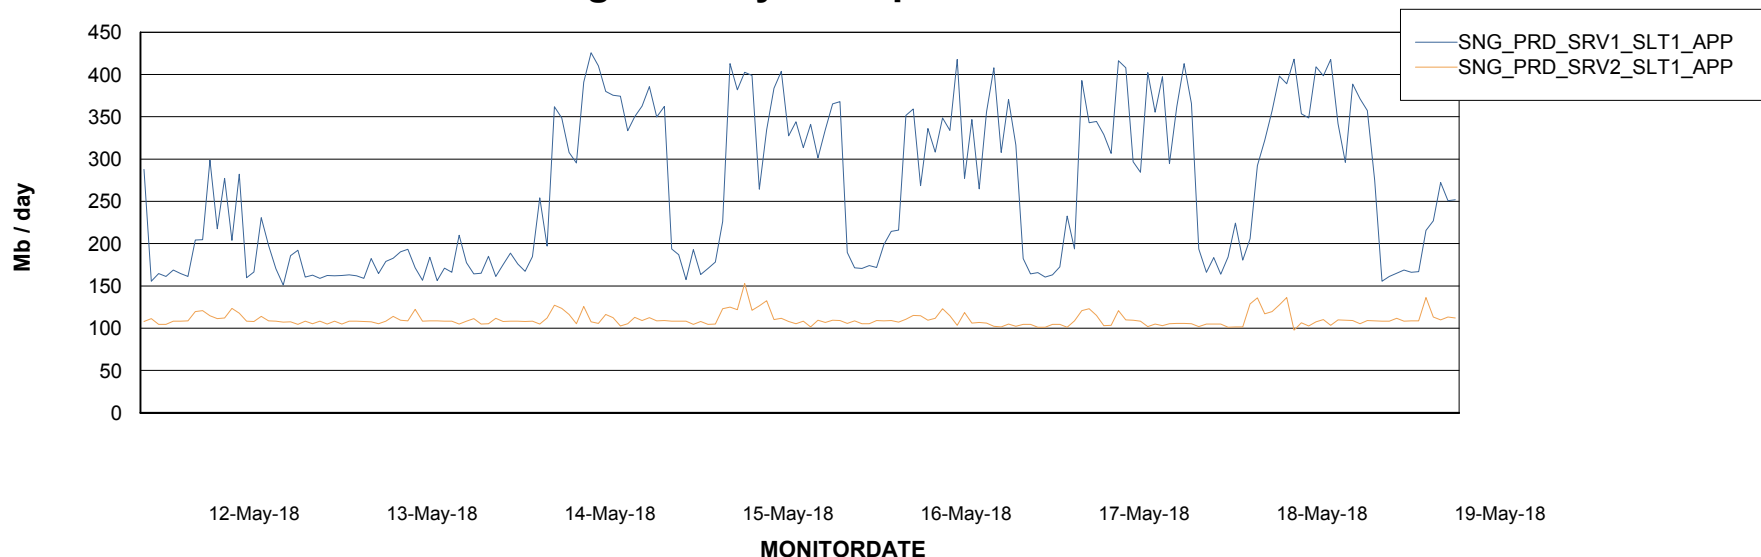

ABSSolute Application Server Services

Avg memory used per ABS Server Service