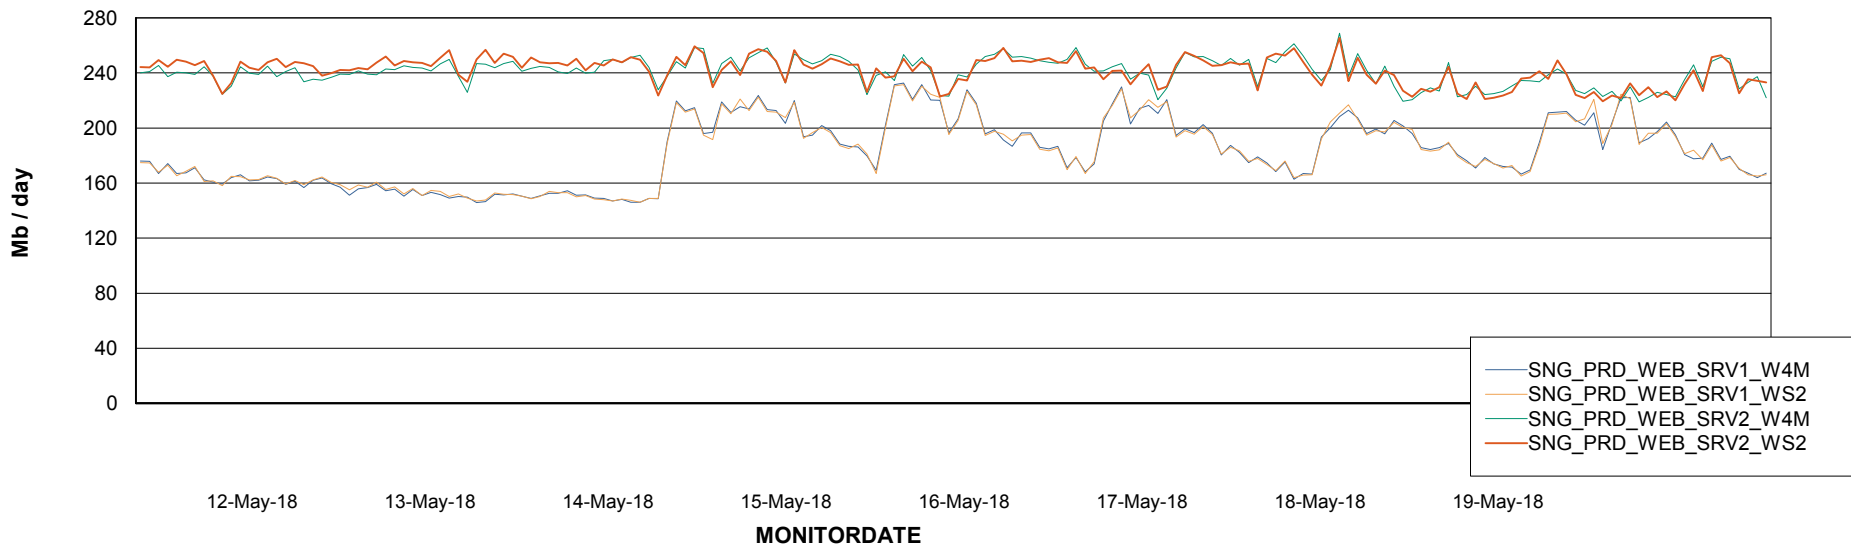

ABSSolute Web Component Services

Avg memory used per ABS Web component