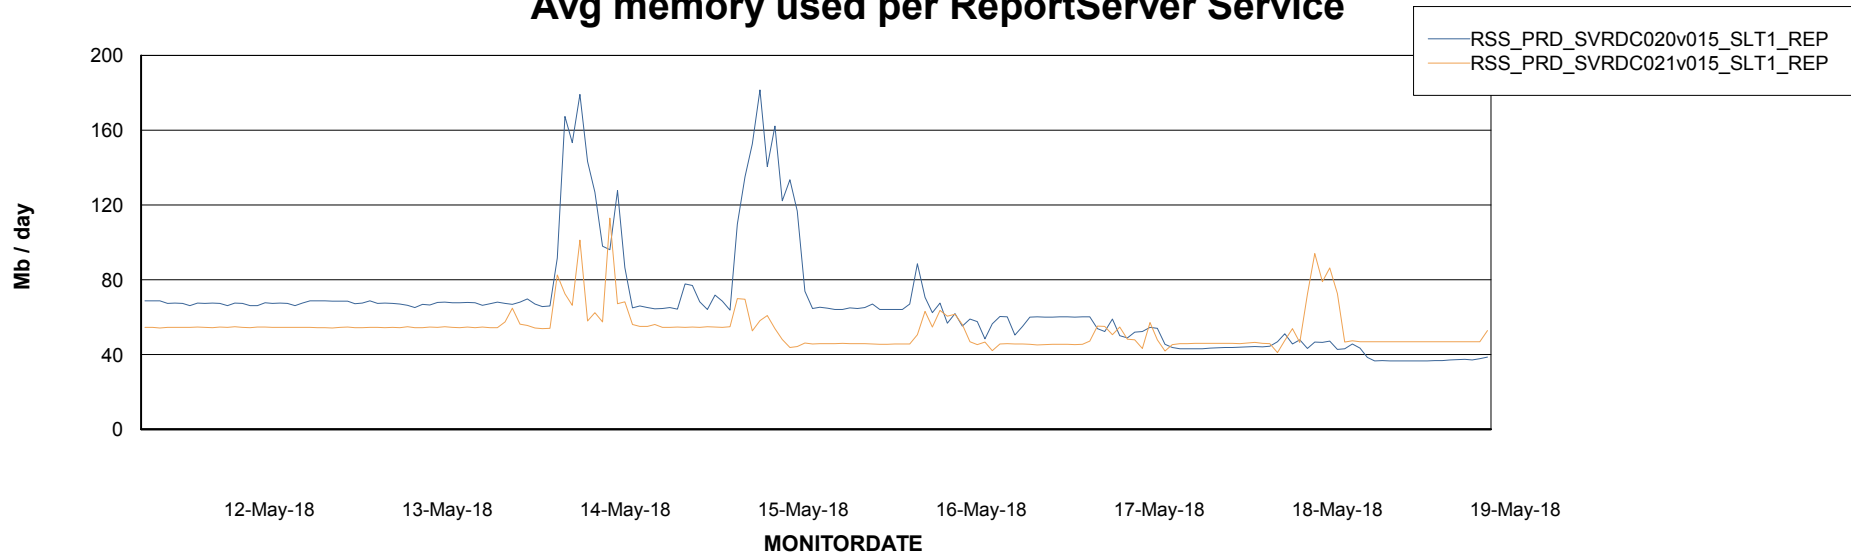

ABSSolute Application ReportServer Services

Avg memory used per ReportServer Service