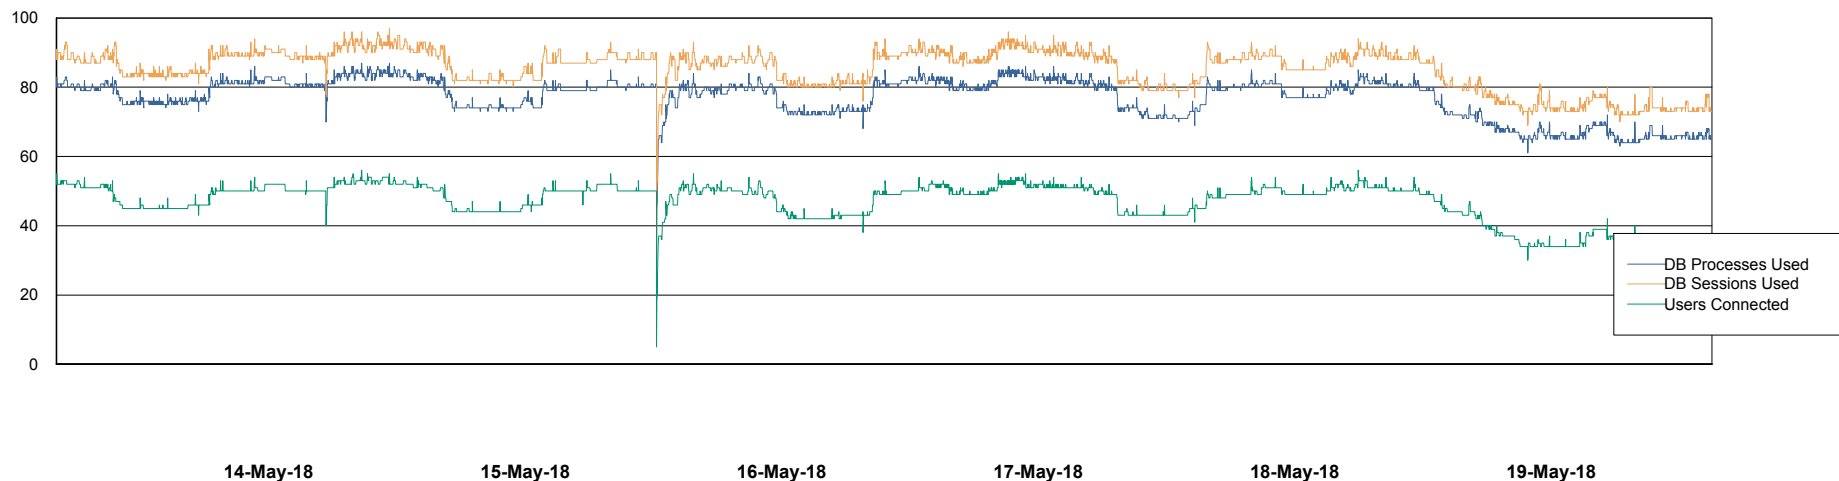

Database Performance RSSDB_Production