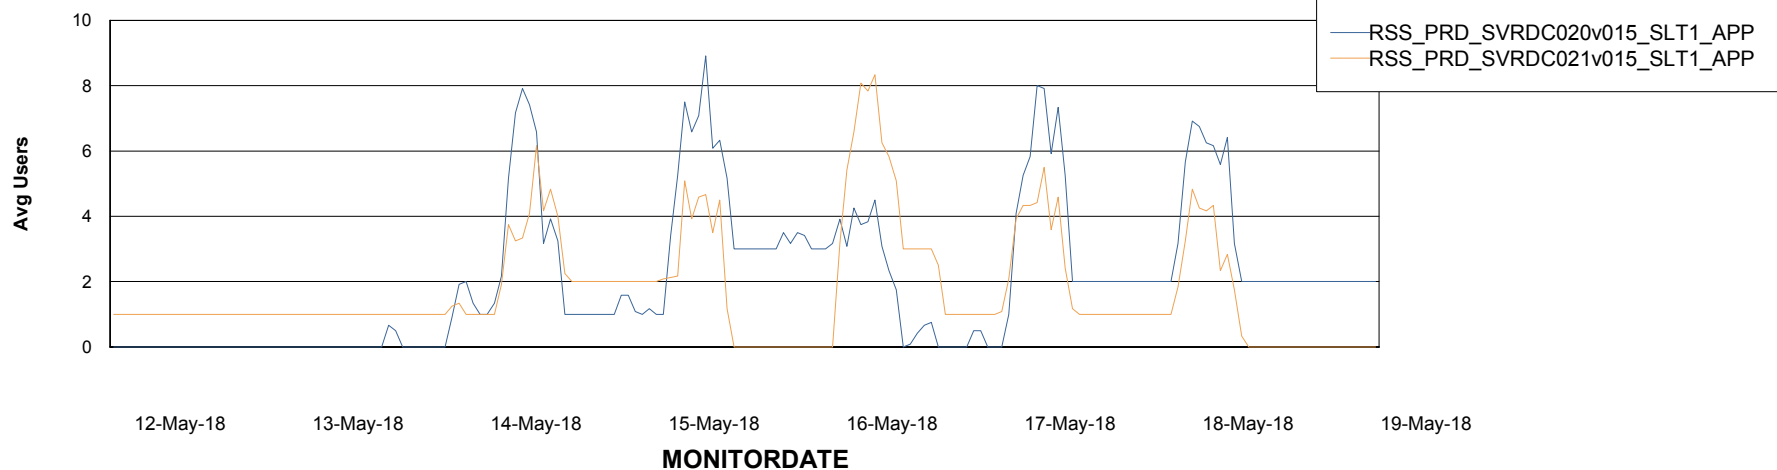

Avg users per day per ABS server