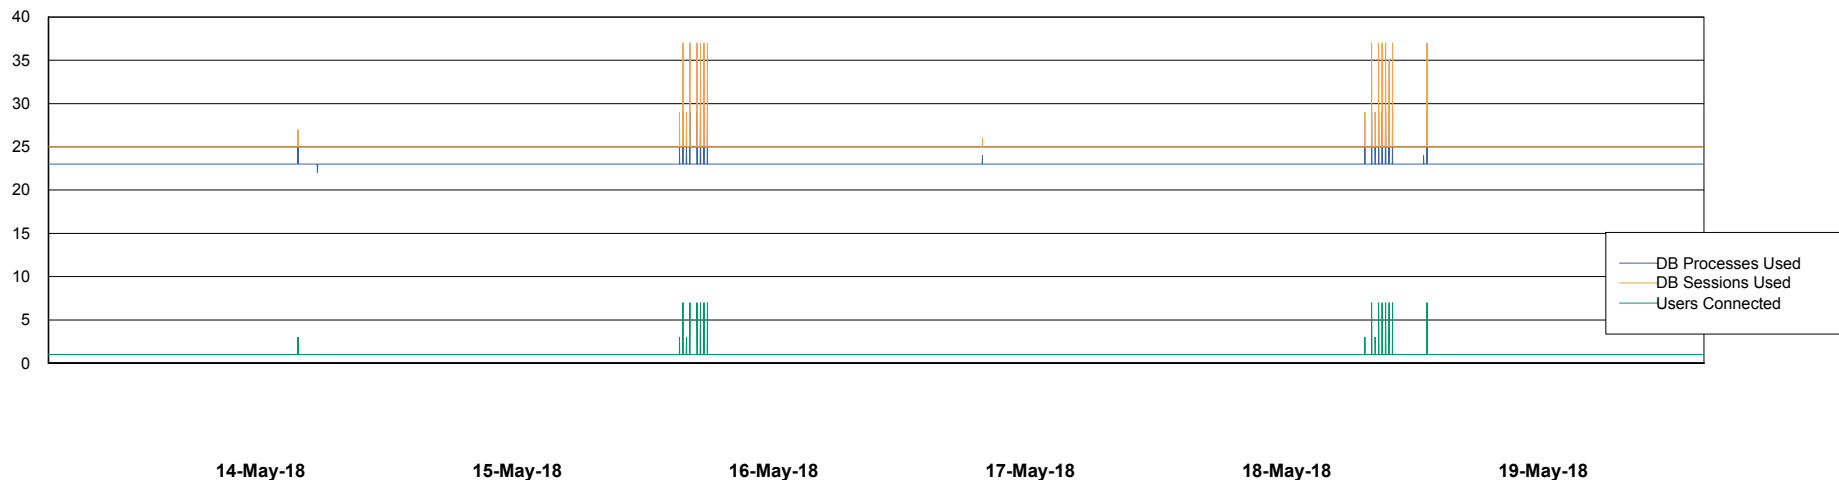

Database Performance RSSDB_Standby