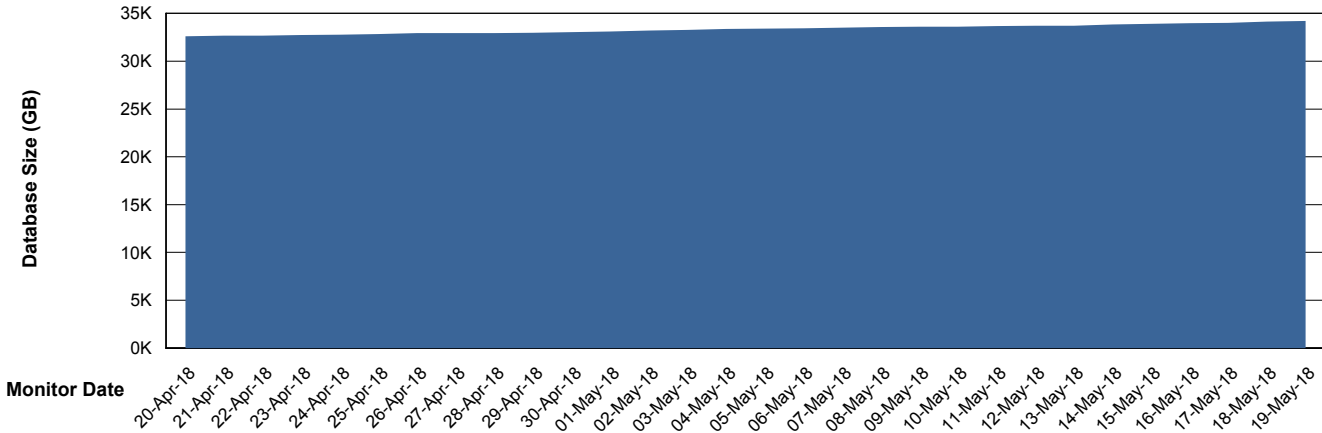

## Database Performance RSSDB\_Standby

# Weekly SLA Customer Report

Customer RSS Production  
 Database ID 52

**DATABASE SIZE** RSSDB\_Production

**Database growth over last month**

**Database Tablespace** RSSDB\_Production

Date	Tablespace Name	Filesize (Gb)	Usedsize (Gb)	Percentage free
19-May-18	ABSDATA	17,500	14,774	16
	INDX	21,500	18,127	16
18-May-18	ABSDATA	17,500	14,774	16
	INDX	21,500	18,127	16
17-May-18	ABSDATA	17,500	14,622	16
	INDX	21,500	18,062	16
16-May-18	ABSDATA	17,500	14,611	17
	INDX	21,500	18,053	16
15-May-18	ABSDATA	17,500	14,600	17
	INDX	21,500	18,004	16
14-May-18	ABSDATA	17,500	14,587	17
	INDX	21,500	17,963	16
13-May-18	ABSDATA	17,500	14,513	17
	INDX	21,500	17,884	17