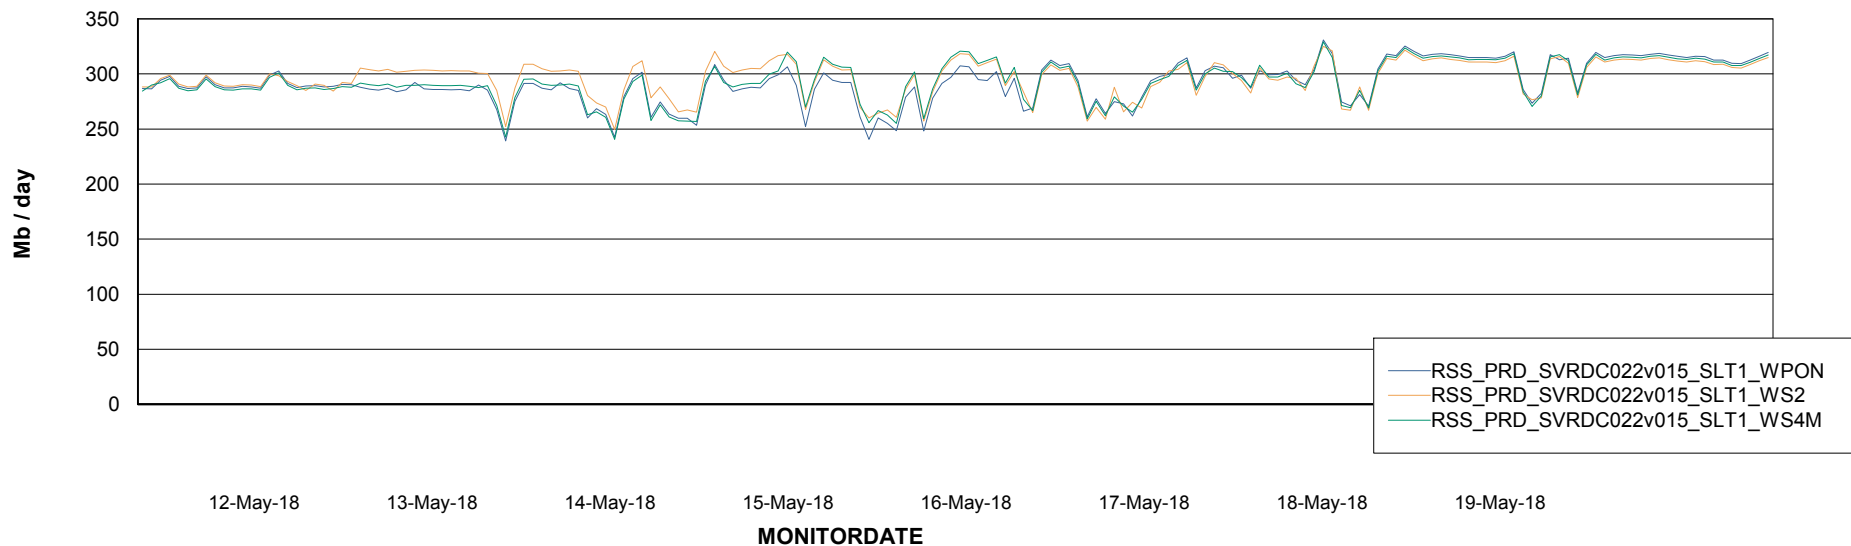

ABSSolute Web Component Services

Avg memory used per ABS Web component