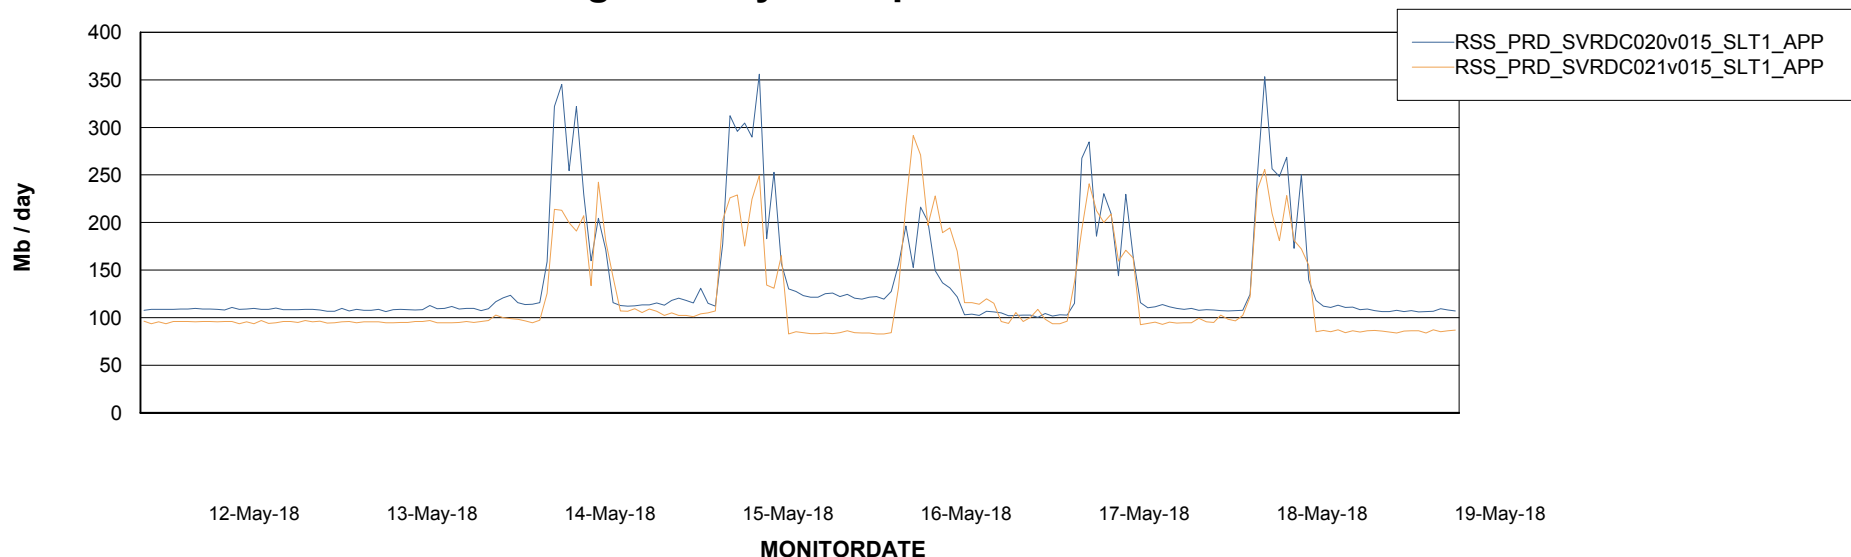

ABSSolute Application Server Services

Avg memory used per ABS Server Service