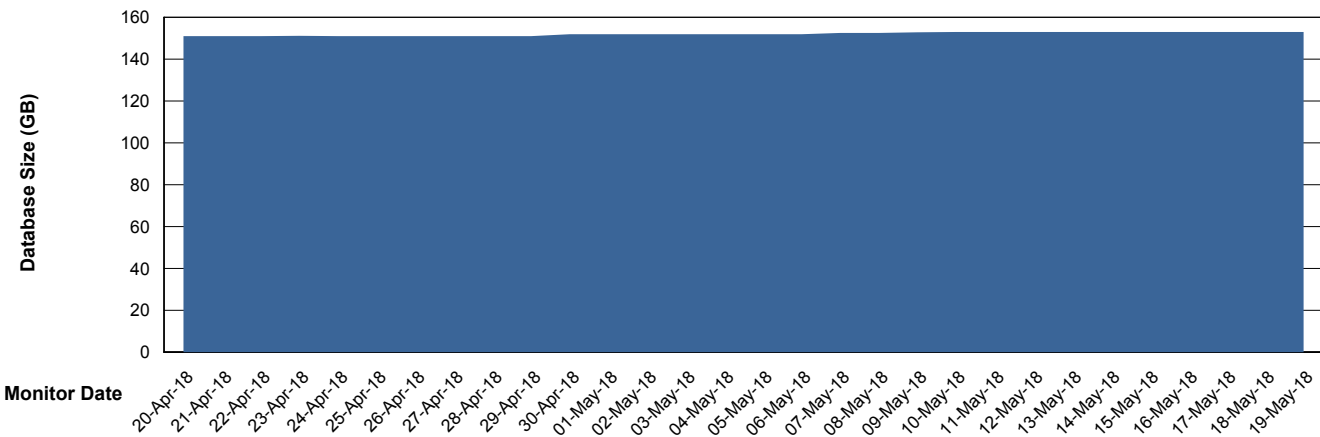

DATABASE SIZE PHSDB_Production

Database growth over last month