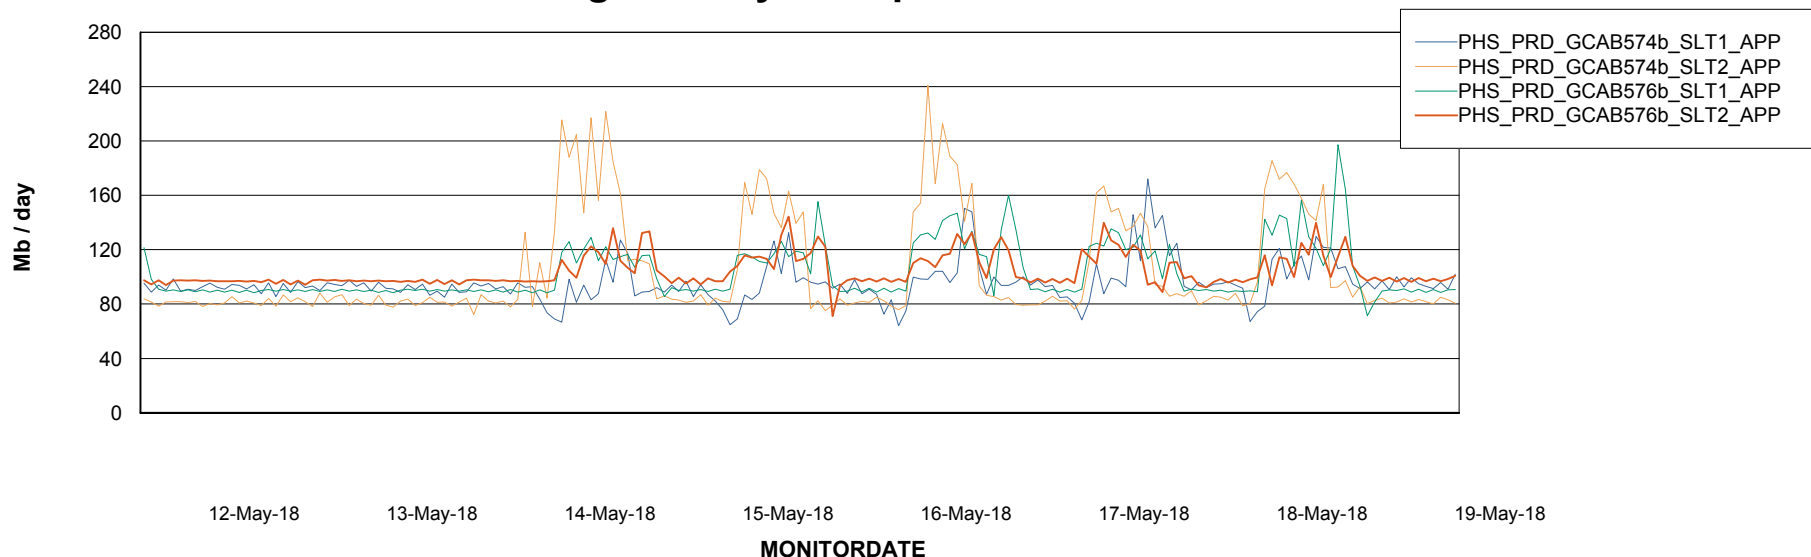

ABSSolute Application Server Services

Avg memory used per ABS Server Service