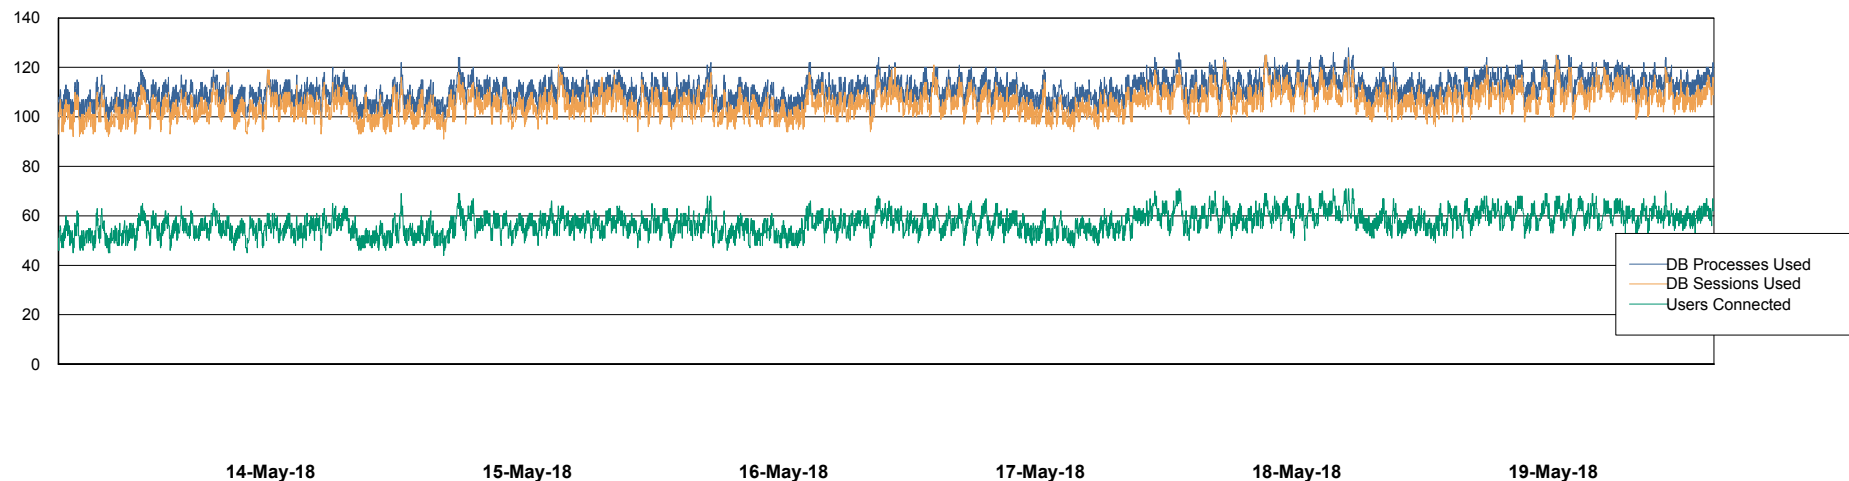

Database Performance PHSDB_Production