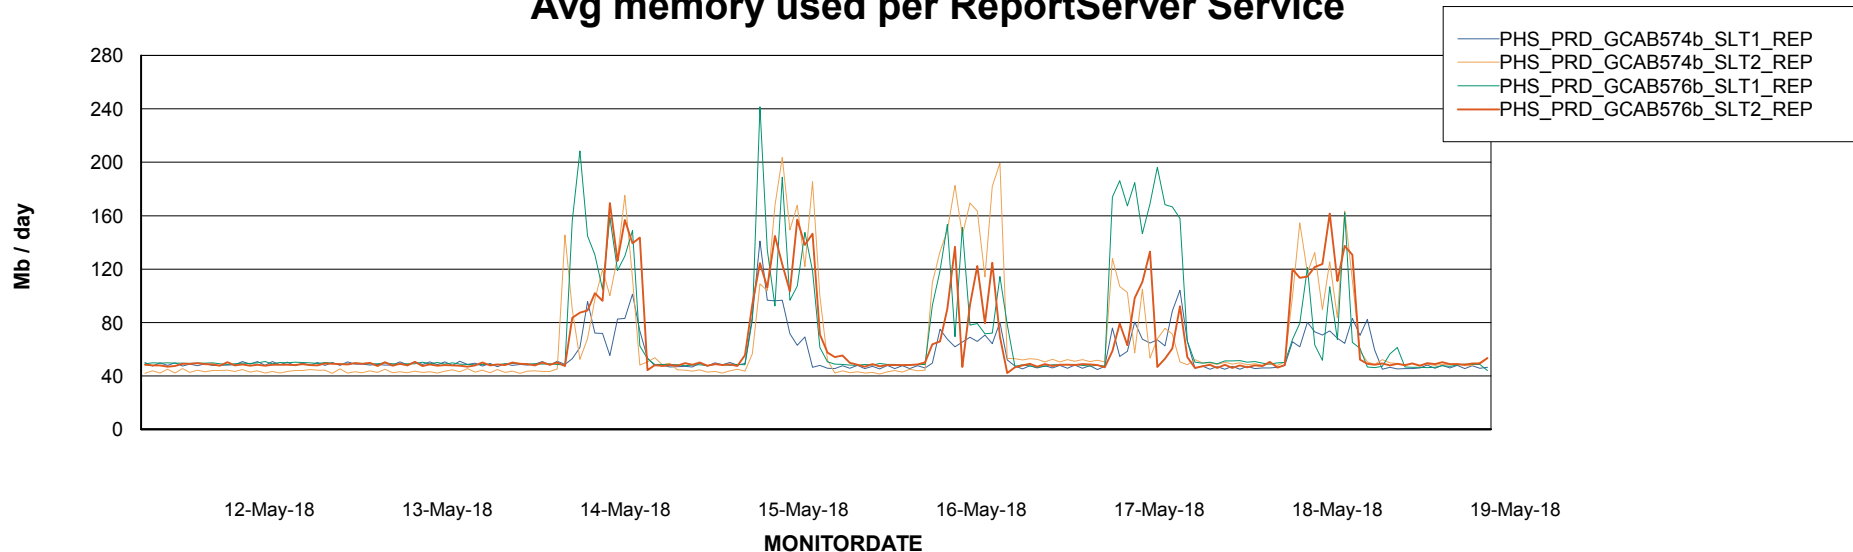

ABSSolute Application ReportServer Services

Avg memory used per ReportServer Service