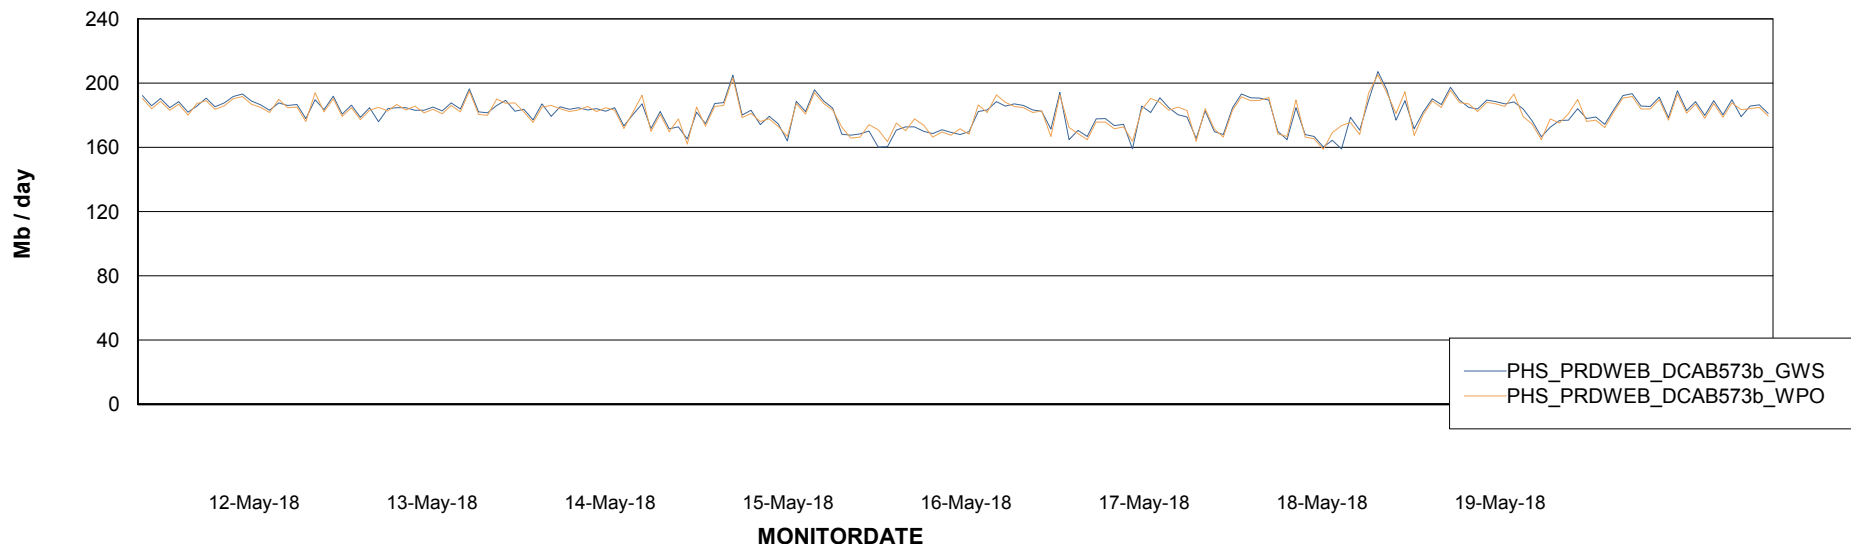

ABSSolute Web Component Services

Avg memory used per ABS Web component