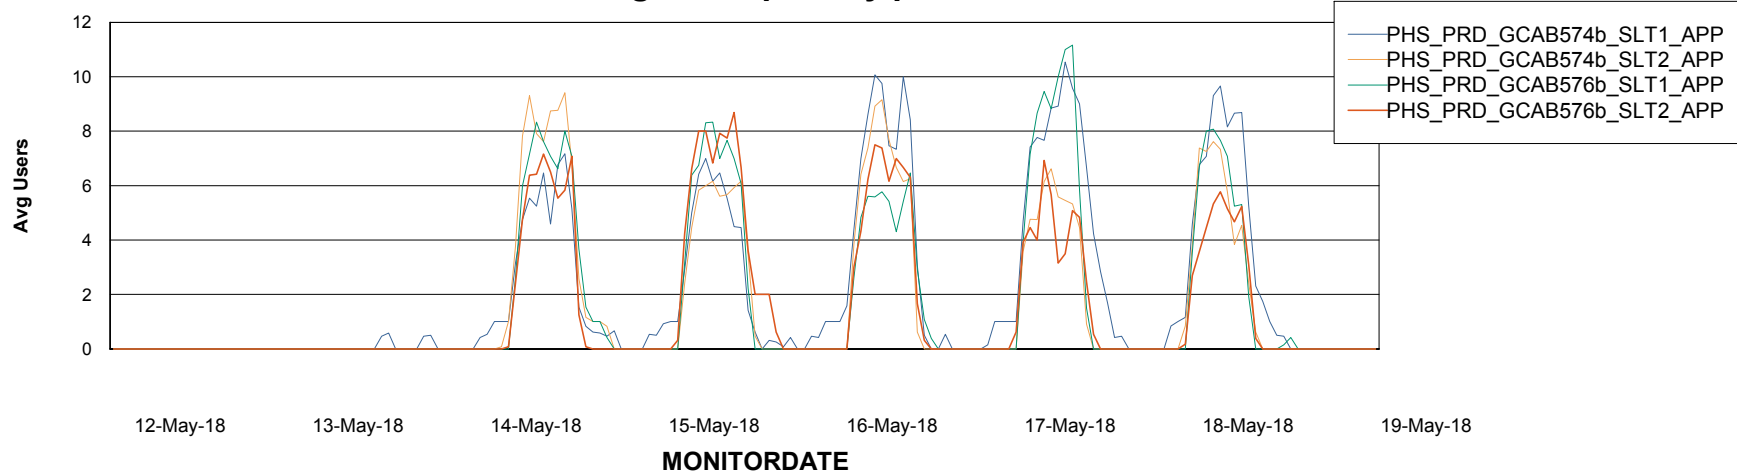

Avg users per day per ABS server