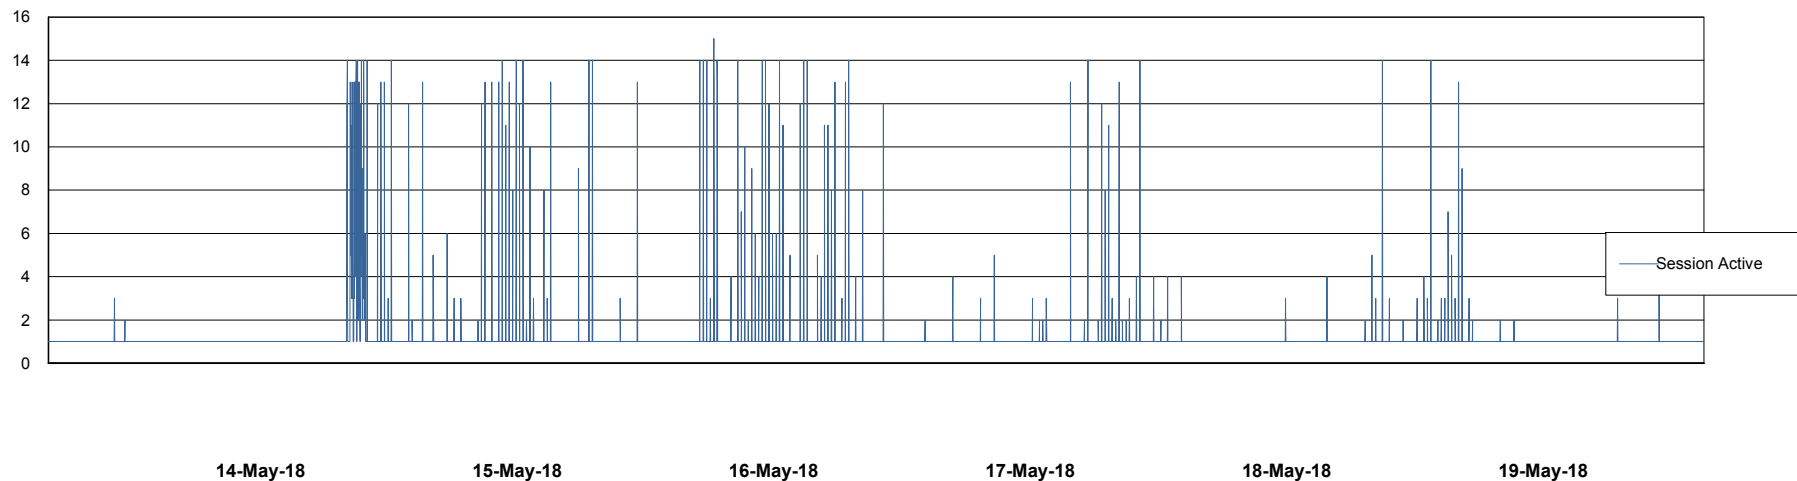

Weekly SLA Customer Report

Customer PCO Production
Database ID 44

Database Performance PCODB_Production

Weekly SLA Customer Report

Customer PCO Production
Database ID 44

Database Performance PCODB_Standby

Weekly SLA Customer Report