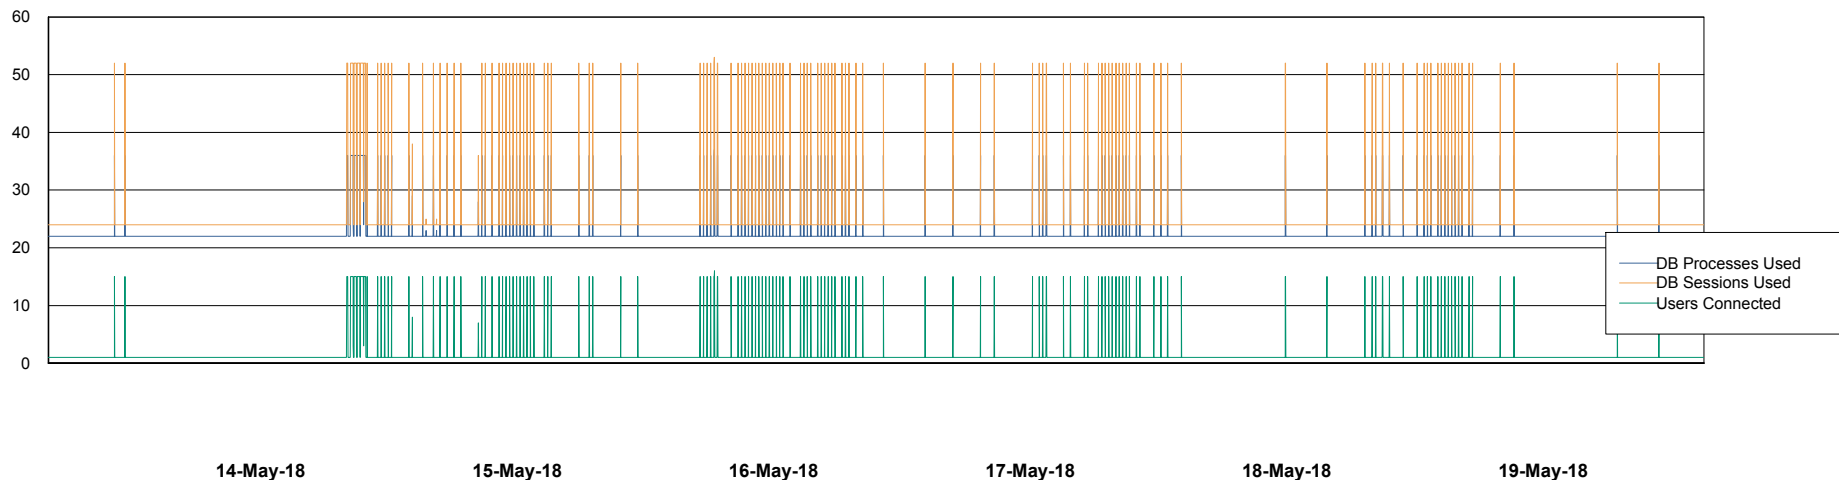

Weekly SLA Customer Report

Customer PCO Production
Database ID 44

Database Performance PCODB_Production

Weekly SLA Customer Report

Customer PCO Production
Database ID 44

Database Performance PCODB_Standby

Weekly SLA Customer Report