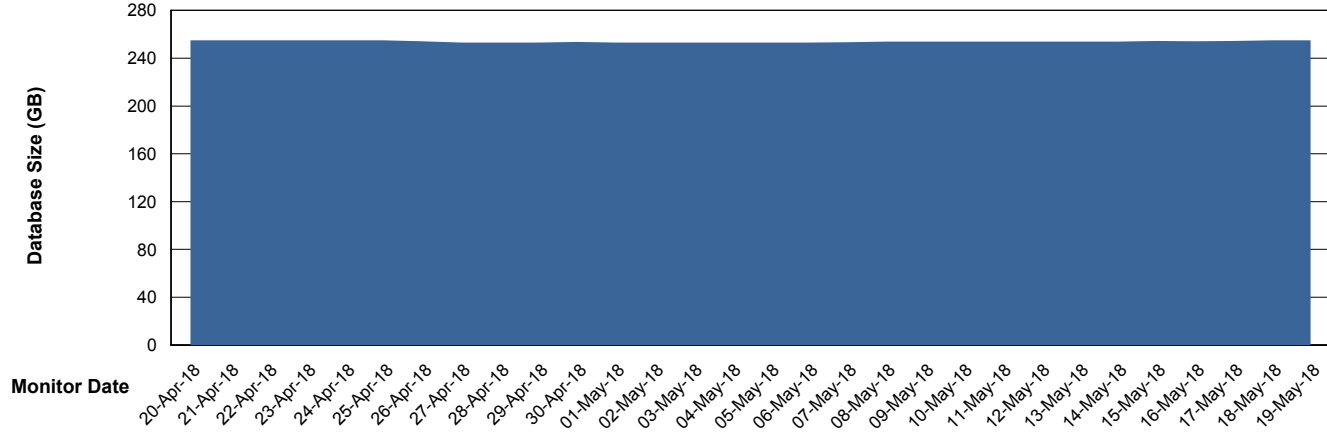

DATABASE SIZE PCODB_Production

Database growth over last month

Database Tablespace PCODB_Production

Date	Tablespace Name	Filesize (Gb)	Usedsize (Gb)	Percentage free
19-May-18	ABSDATA	103	86	17
	INDX	192	167	13
18-May-18	ABSDATA	103	86	17
	INDX	192	167	13
17-May-18	ABSDATA	103	86	17
	INDX	192	167	13
16-May-18	ABSDATA	103	86	17
	INDX	192	167	13
15-May-18	ABSDATA	103	86	17
	INDX	192	167	13
14-May-18	ABSDATA	103	86	17
	INDX	192	167	13
13-May-18	ABSDATA	103	85	17
	INDX	192	167	13