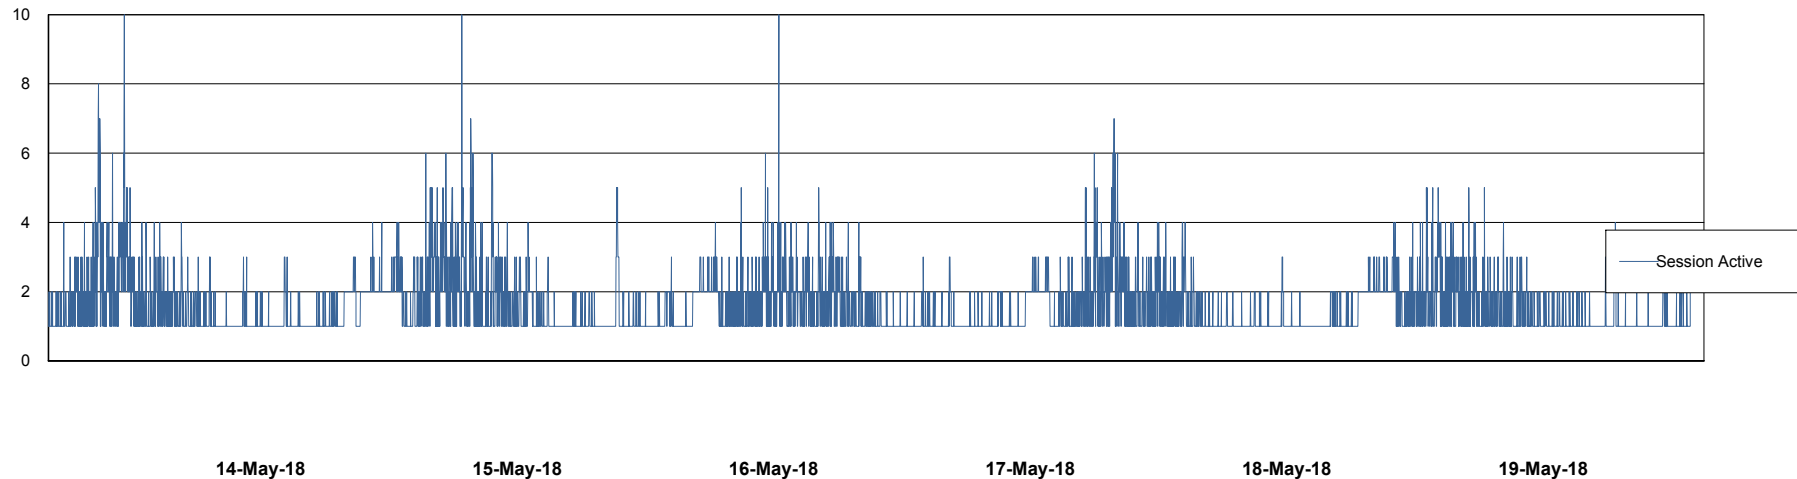

Database Performance PCODB_Production