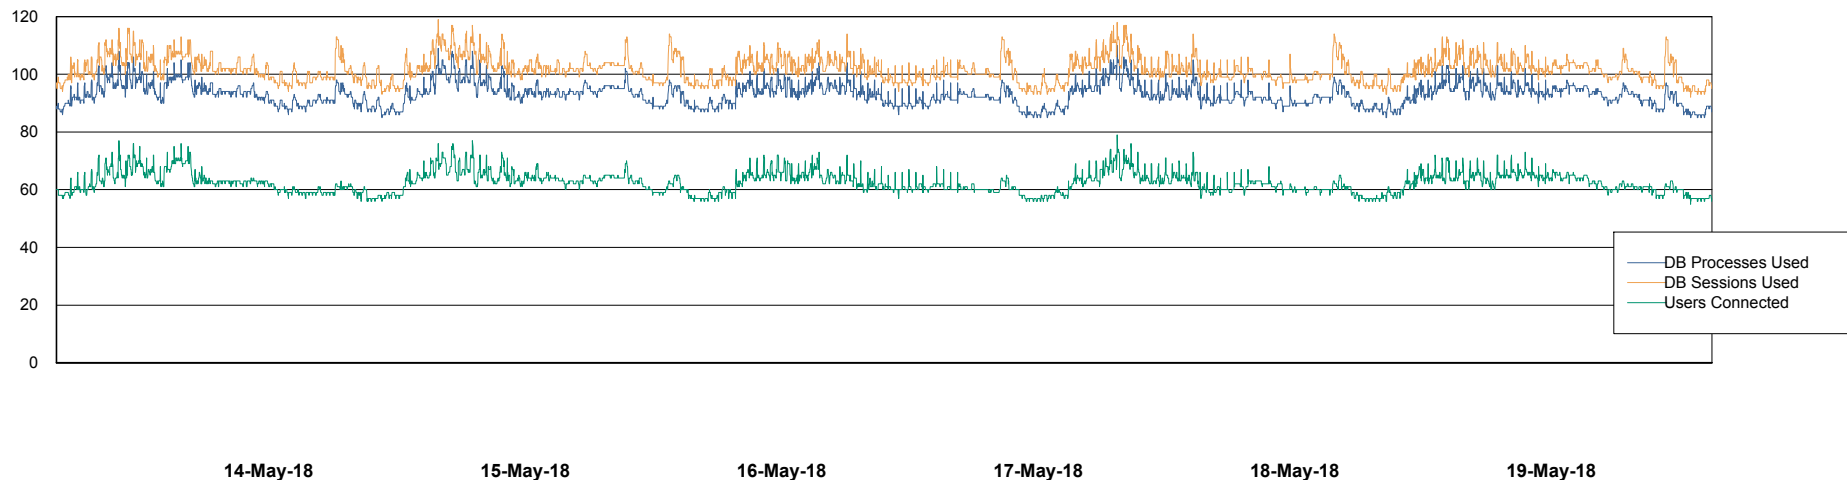

Harddisk Usage PCO_PRD_ORACLE2

	Free disk space on c: (%)	Total disk space on c: (Gb)	Free disk space on d: (%)	Total disk space on d: (Gb)
19-May-18	75	279	38	838
18-May-18	75	279	38	838
17-May-18	75	279	38	838
16-May-18	75	279	39	838
15-May-18	75	279	39	838
14-May-18	75	279	40	838
13-May-18	75	279	40	838

Weekly SLA Customer Report

Customer PCO Production
Database ID 44

Database Performance PCODB_Production

Weekly SLA Customer Report

Customer PCO Production
Database ID 44

Database Performance PCODB_Standby

Weekly SLA Customer Report