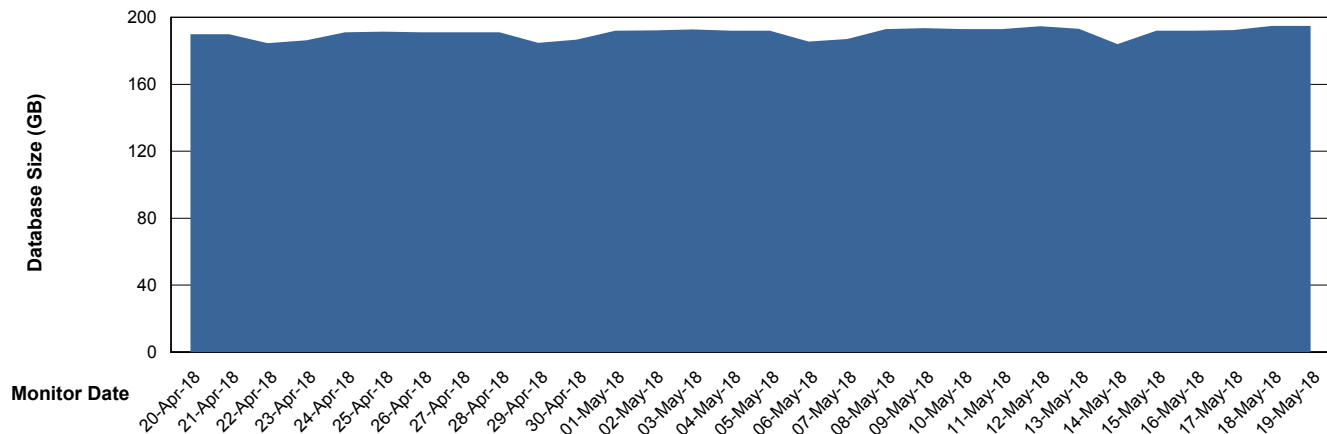

Customer LLG_Production
Database ID 53

Database Performance LLGDBBI_Production

Weekly SLA Customer Report

Customer LLG_Production
Database ID 53

DATABASE SIZE LLGDB_Production

Database growth over last month