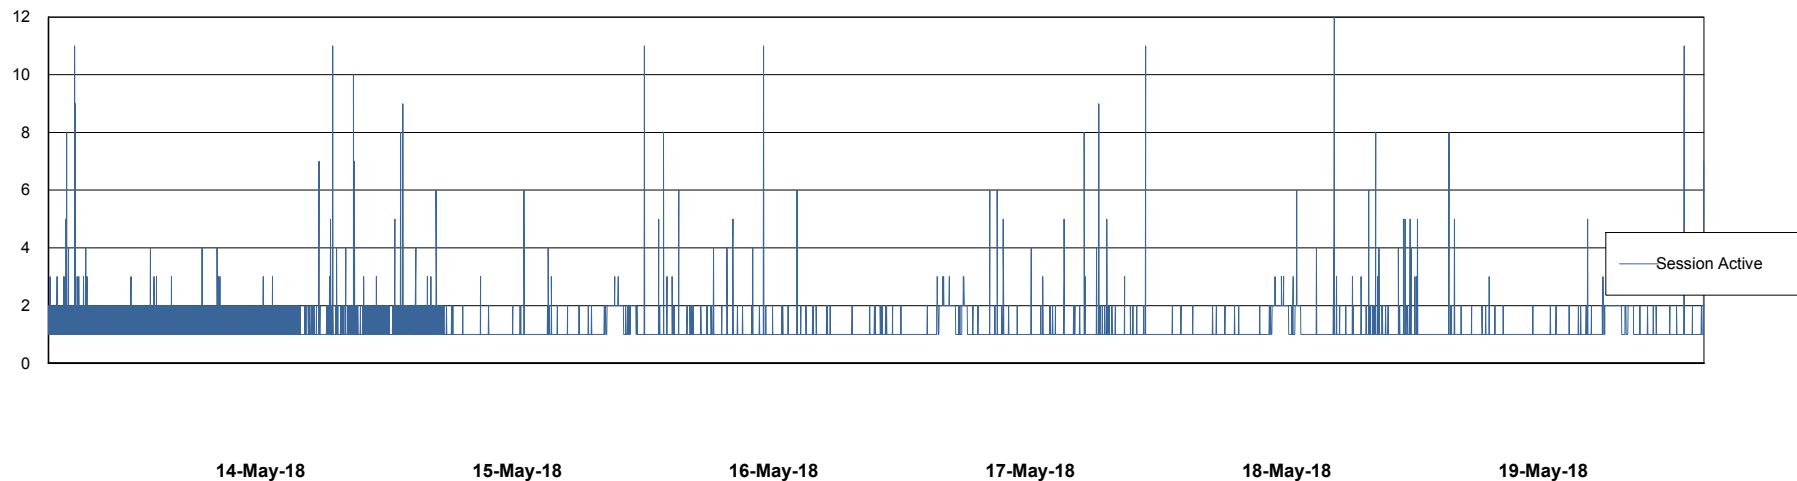

Weekly SLA Customer Report

Customer LLG_Production
Database ID 53

Database Performance LLGDB_Production

Weekly SLA Customer Report

Customer LLG_Production
Database ID 53

Database Performance LLGDB_Standby

Weekly SLA Customer Report

Customer LLG_Production
Database ID 53

Database Performance LLGDBBI_Production

Weekly SLA Customer Report

Customer LLG_Production
Database ID 53

DATABASE SIZE LLGDB_Production

Database growth over last month