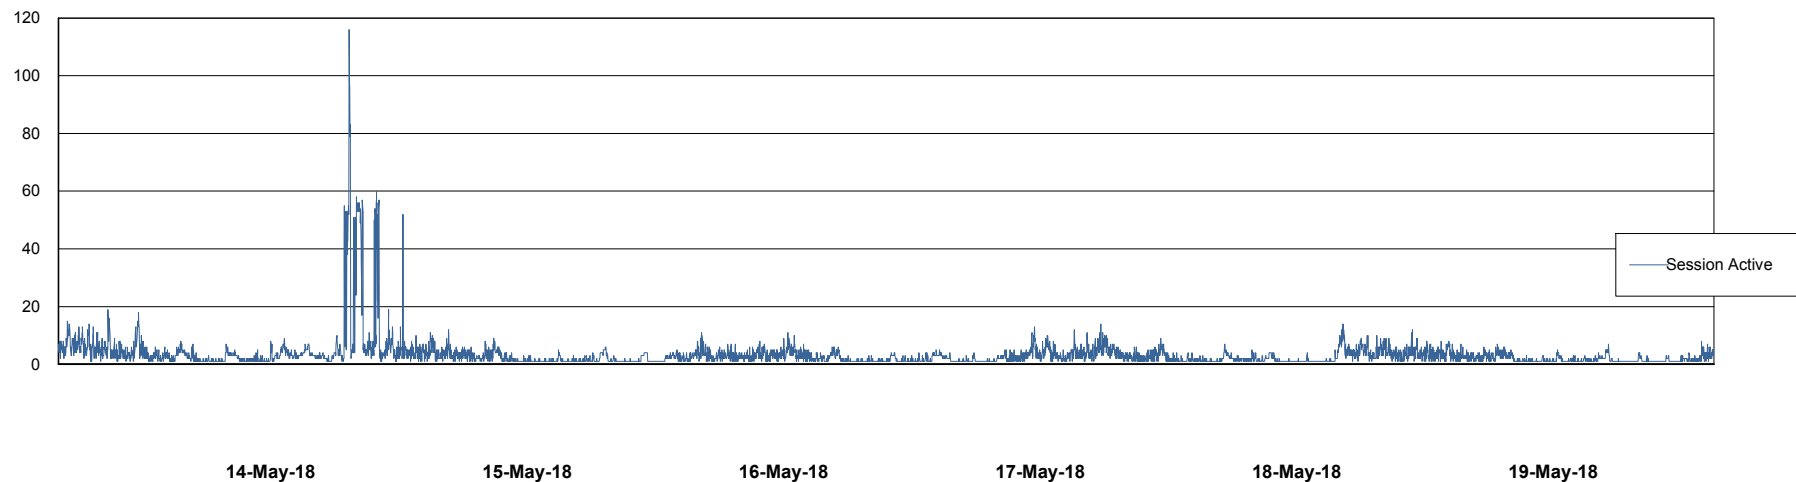

Database Performance LLGDB_Production