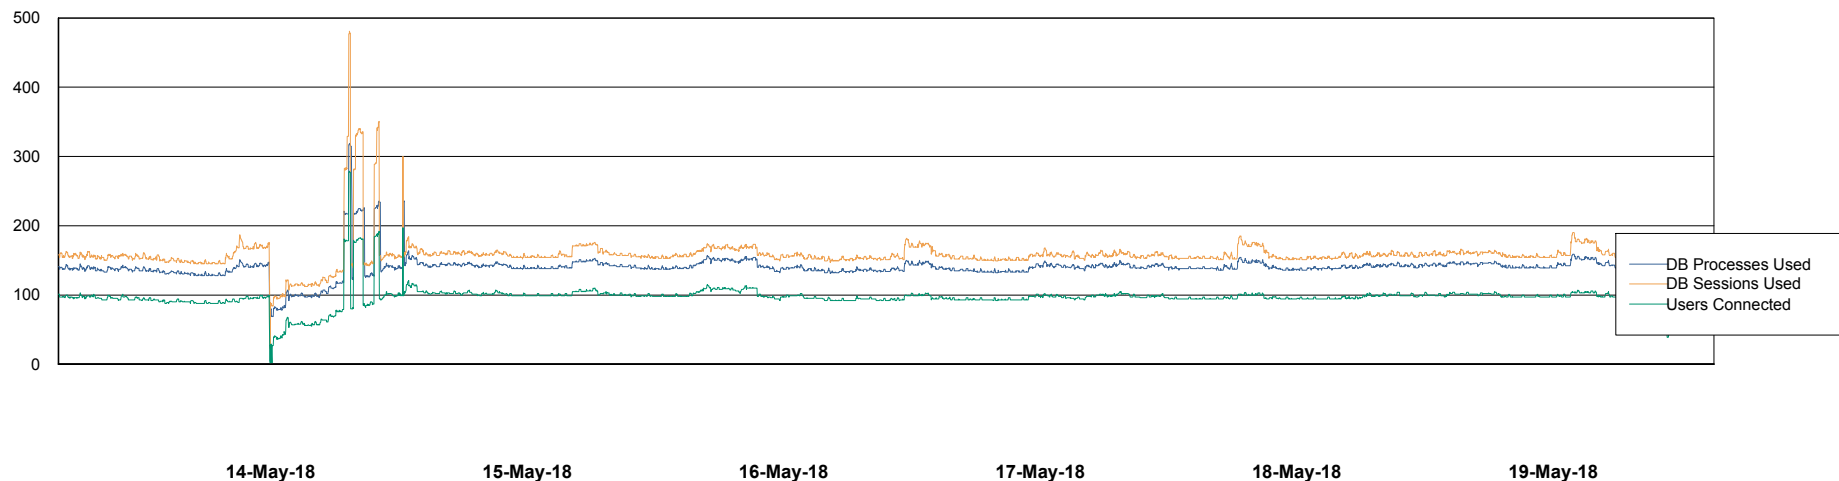

Weekly SLA Customer Report

Customer LLG_Production
Database ID 53

Harddisk Usage LLG_PRD_vABS02

	Free disk space on c: (%)	Total disk space on c: (Gb)	Free disk space on d: (%)	Total disk space on d: (Gb)
19-May-18	29	170	59	150
18-May-18	30	170	59	150
17-May-18	30	170	59	150
16-May-18	30	170	59	150
15-May-18	30	170	59	150
14-May-18	30	170	59	150
13-May-18	30	170	59	150

Weekly SLA Customer Report

Customer LLG_Production
Database ID 53

Database Performance LLGDB_Production

Weekly SLA Customer Report

Customer LLG_Production
Database ID 53

Database Performance LLGDB_Standby

Weekly SLA Customer Report