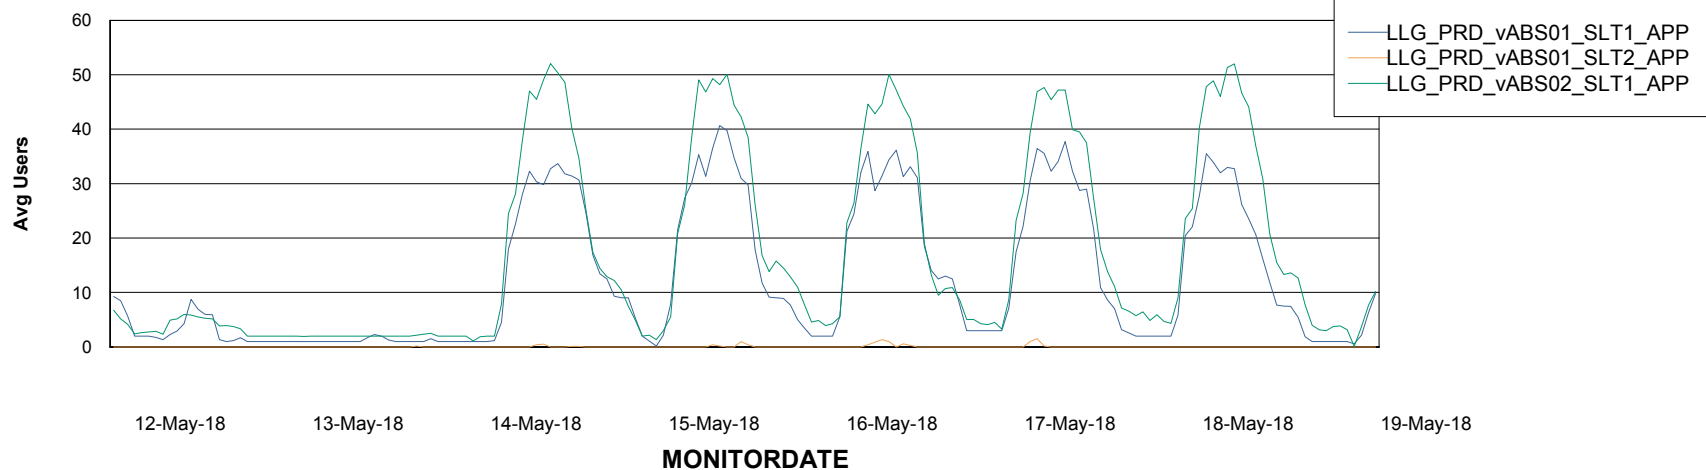

Weekly SLA Customer Report

Customer LLG_Production
 Database ID 53

Database Tablespace LLGDBBI_Production

Date	Tablespace Name	Filesize (Gb)	Usedsize (Gb)	Percentage free
19-May-18	ABSDATA	38	32	16
	INDX	36	30	17
18-May-18	ABSDATA	38	32	16
	INDX	36	30	17
17-May-18	ABSDATA	38	32	16
	INDX	36	30	17
16-May-18	ABSDATA	38	32	16
	INDX	36	30	17
15-May-18	ABSDATA	38	32	16
	INDX	36	30	17
14-May-18	ABSDATA	38	32	16
	INDX	36	30	17
13-May-18	ABSDATA	38	32	16
	INDX	36	30	17

Weekly SLA Customer Report

Customer LLG_Production
Database ID 53

ABSSolute Application Server Services

Avg memory used per ABS Server Service

Avg users per day per ABS server

Weekly SLA Customer Report

Customer LLG_Production
 Database ID 53