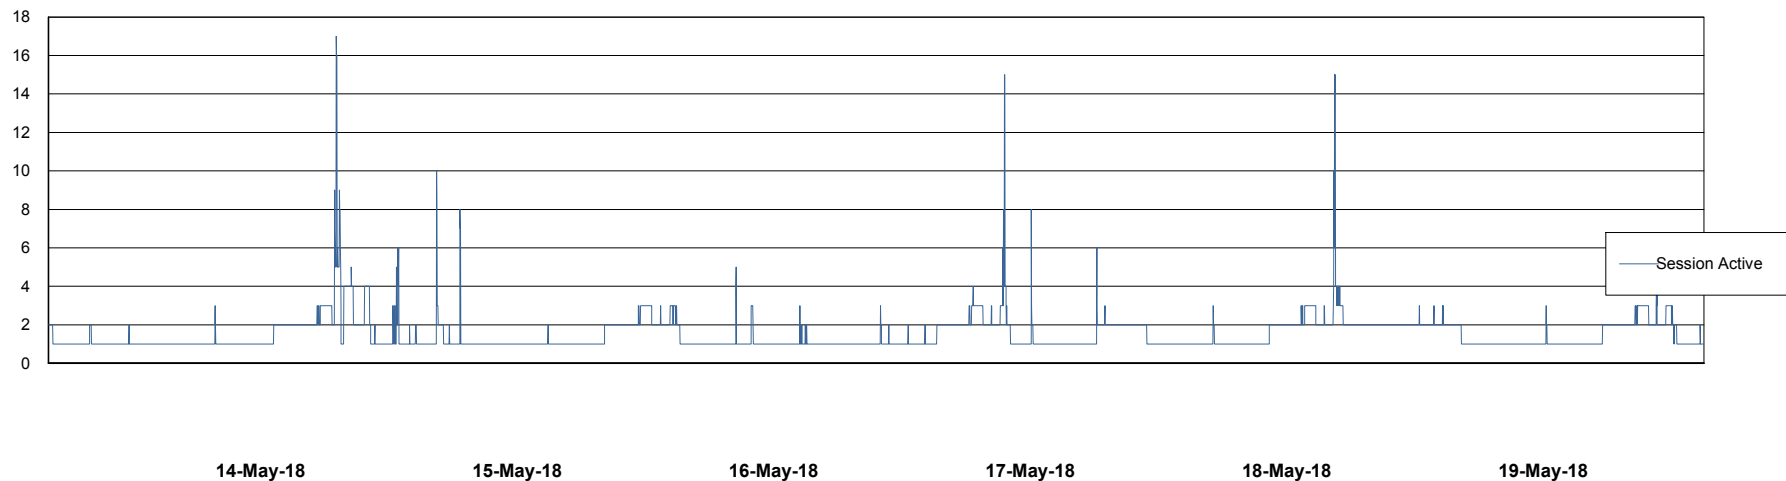

Weekly SLA Customer Report

Customer LLG_Production
Database ID 53

Database Performance LLGDB_Production

Weekly SLA Customer Report

Customer LLG_Production
Database ID 53

Database Performance LLGDB_Standby

Weekly SLA Customer Report

Customer LLG_Production
Database ID 53

Database Performance LLGDBBI_Production

Weekly SLA Customer Report

Customer LLG_Production
Database ID 53

DATABASE SIZE LLGDB_Production

Database growth over last month