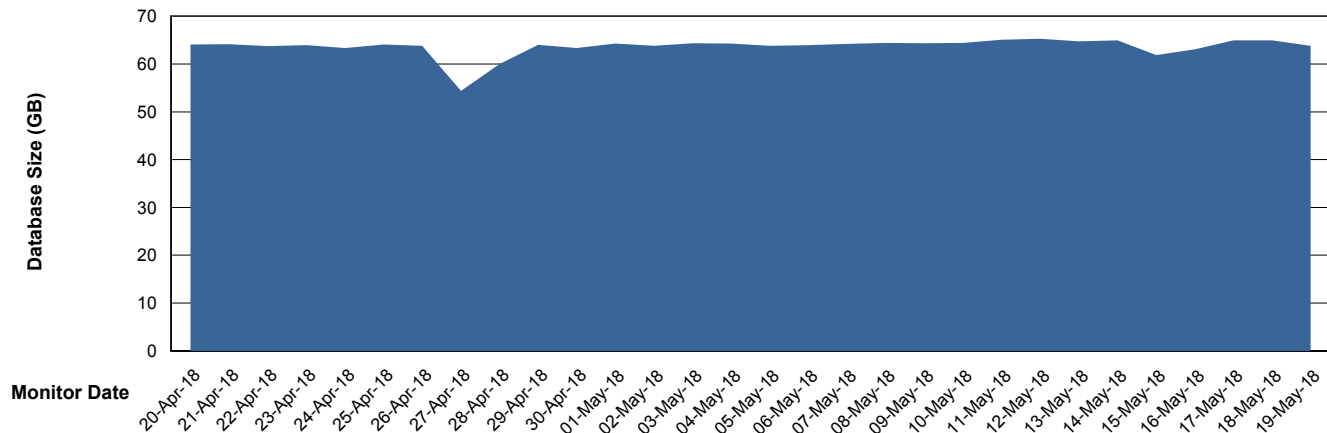

DATABASE SIZE LLGDBBI_Production

Database growth over last month