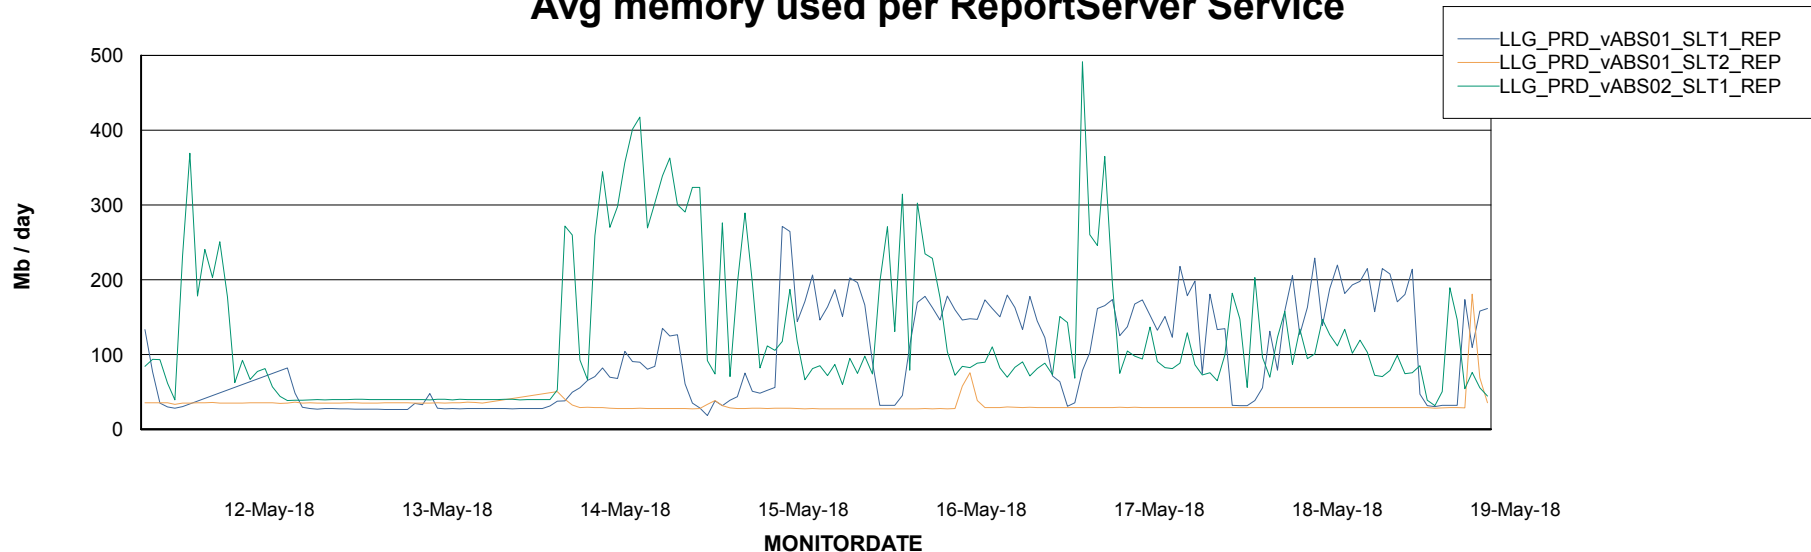

ABSSolute Application ReportServer Services

Avg memory used per ReportServer Service