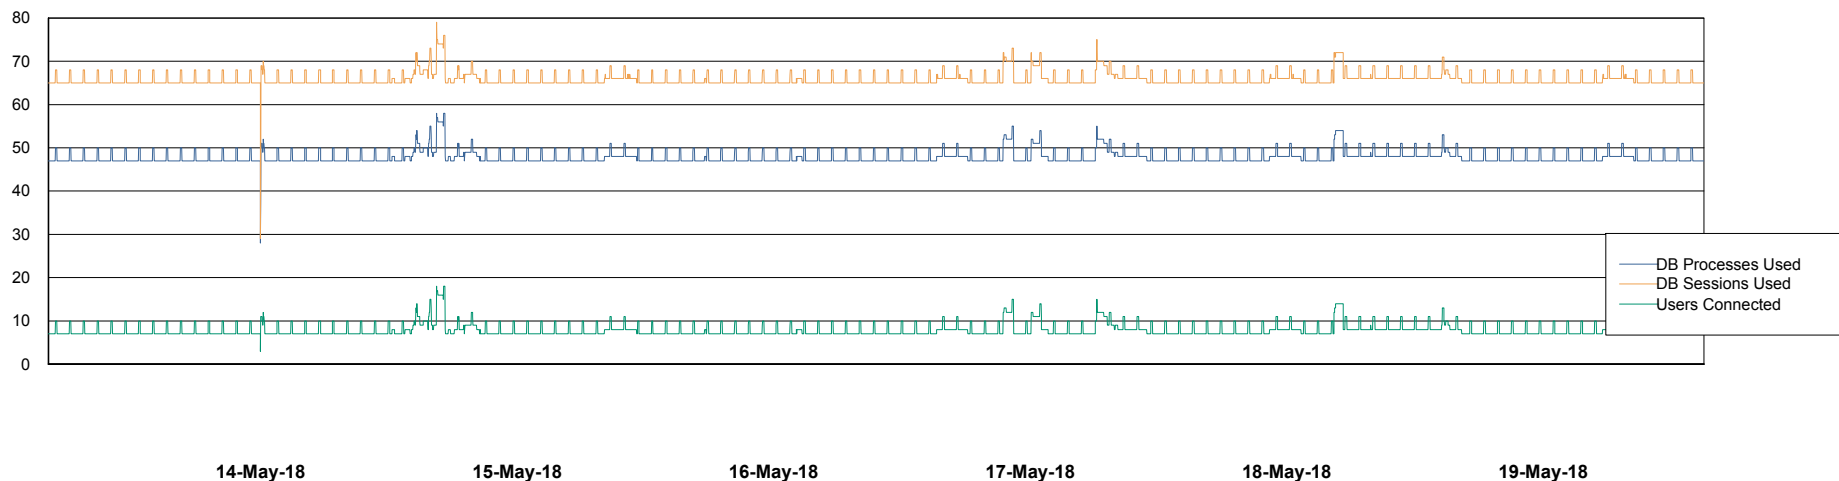

Weekly SLA Customer Report

Customer LLG_Production
Database ID 53

Database Performance LLGDB_Production

Weekly SLA Customer Report

Customer LLG_Production
Database ID 53

Database Performance LLGDB_Standby

Weekly SLA Customer Report