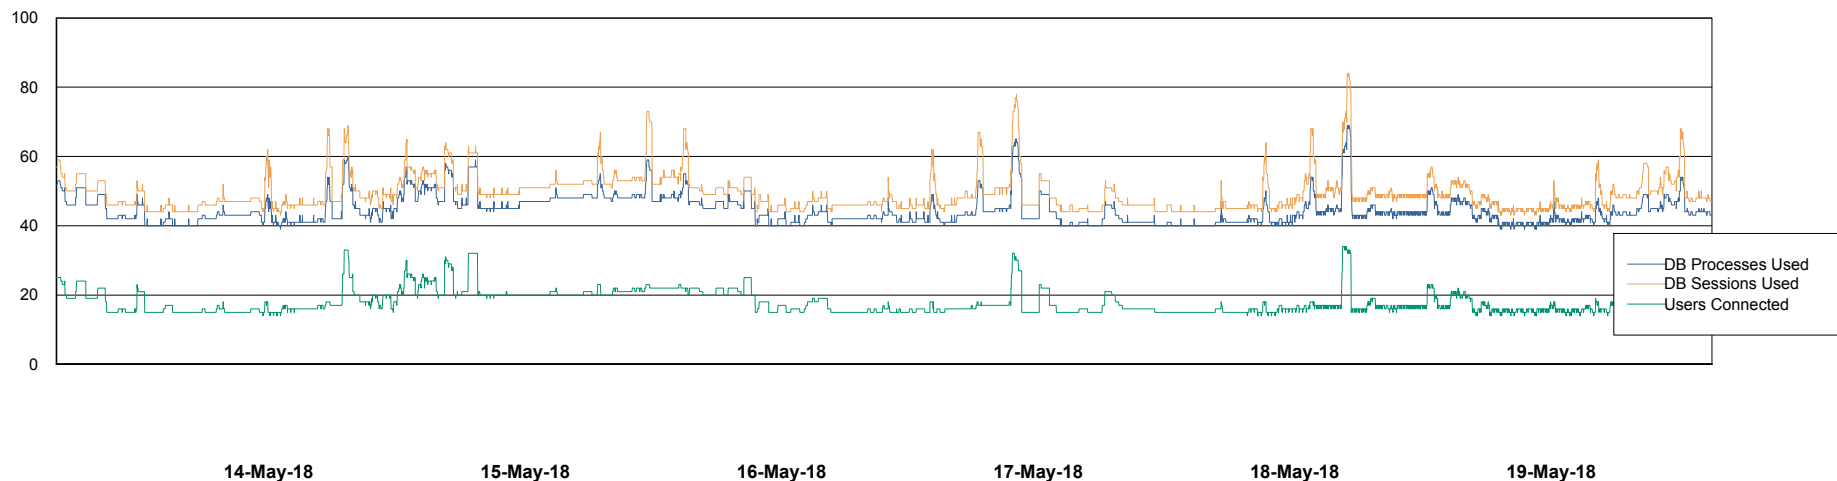

Database Performance LLGDBBI_Production