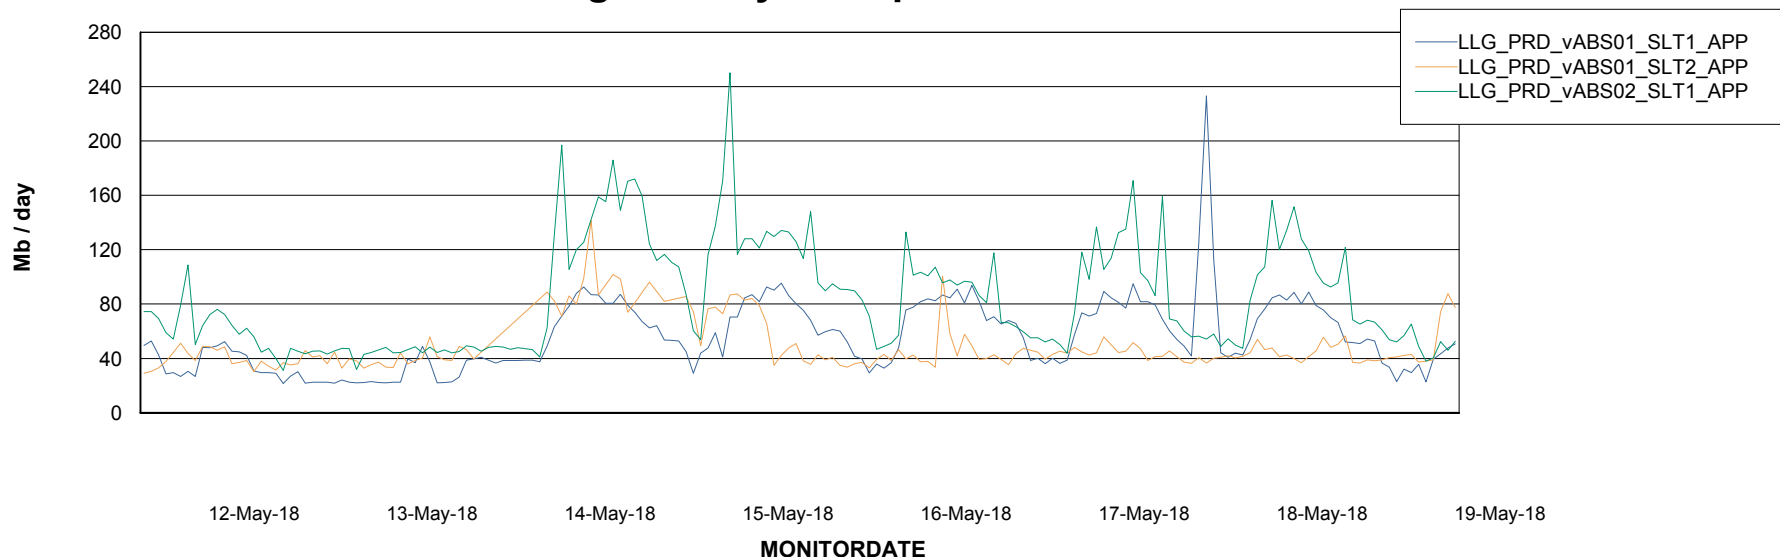

DATABASE SIZE LLGDBBI_Production

Database growth over last month

Weekly SLA Customer Report

Customer LLG_Production
 Database ID 53

Database Tablespace LLGDB_Production

Date	Tablespace Name	Filesize (Gb)	Usedsize (Gb)	Percentage free
19-May-18	ABSDATA	98	85	13
	INDX	122	103	16
18-May-18	ABSDATA	98	85	13
	INDX	122	103	16
17-May-18	ABSDATA	98	85	13
	INDX	122	103	16
16-May-18	ABSDATA	98	85	13
	INDX	122	103	16
15-May-18	ABSDATA	98	85	13
	INDX	122	103	16
14-May-18	ABSDATA	98	85	13
	INDX	122	103	16
13-May-18	ABSDATA	98	85	13
	INDX	122	102	16

Weekly SLA Customer Report

Customer LLG_Production
 Database ID 53

Database Tablespace LLGDBBI_Production

Date	Tablespace Name	Filesize (Gb)	Usedsize (Gb)	Percentage free
19-May-18	ABSDATA	38	32	16
	INDX	36	30	17
18-May-18	ABSDATA	38	32	16
	INDX	36	30	17
17-May-18	ABSDATA	38	32	16
	INDX	36	30	17
16-May-18	ABSDATA	38	32	16
	INDX	36	30	17
15-May-18	ABSDATA	38	32	16
	INDX	36	30	17
14-May-18	ABSDATA	38	32	16
	INDX	36	30	17
13-May-18	ABSDATA	38	32	16
	INDX	36	30	17

Weekly SLA Customer Report

Customer LLG_Production
Database ID 53

ABSSolute Application Server Services

Avg memory used per ABS Server Service

Avg users per day per ABS server

Weekly SLA Customer Report

Customer LLG_Production
 Database ID 53